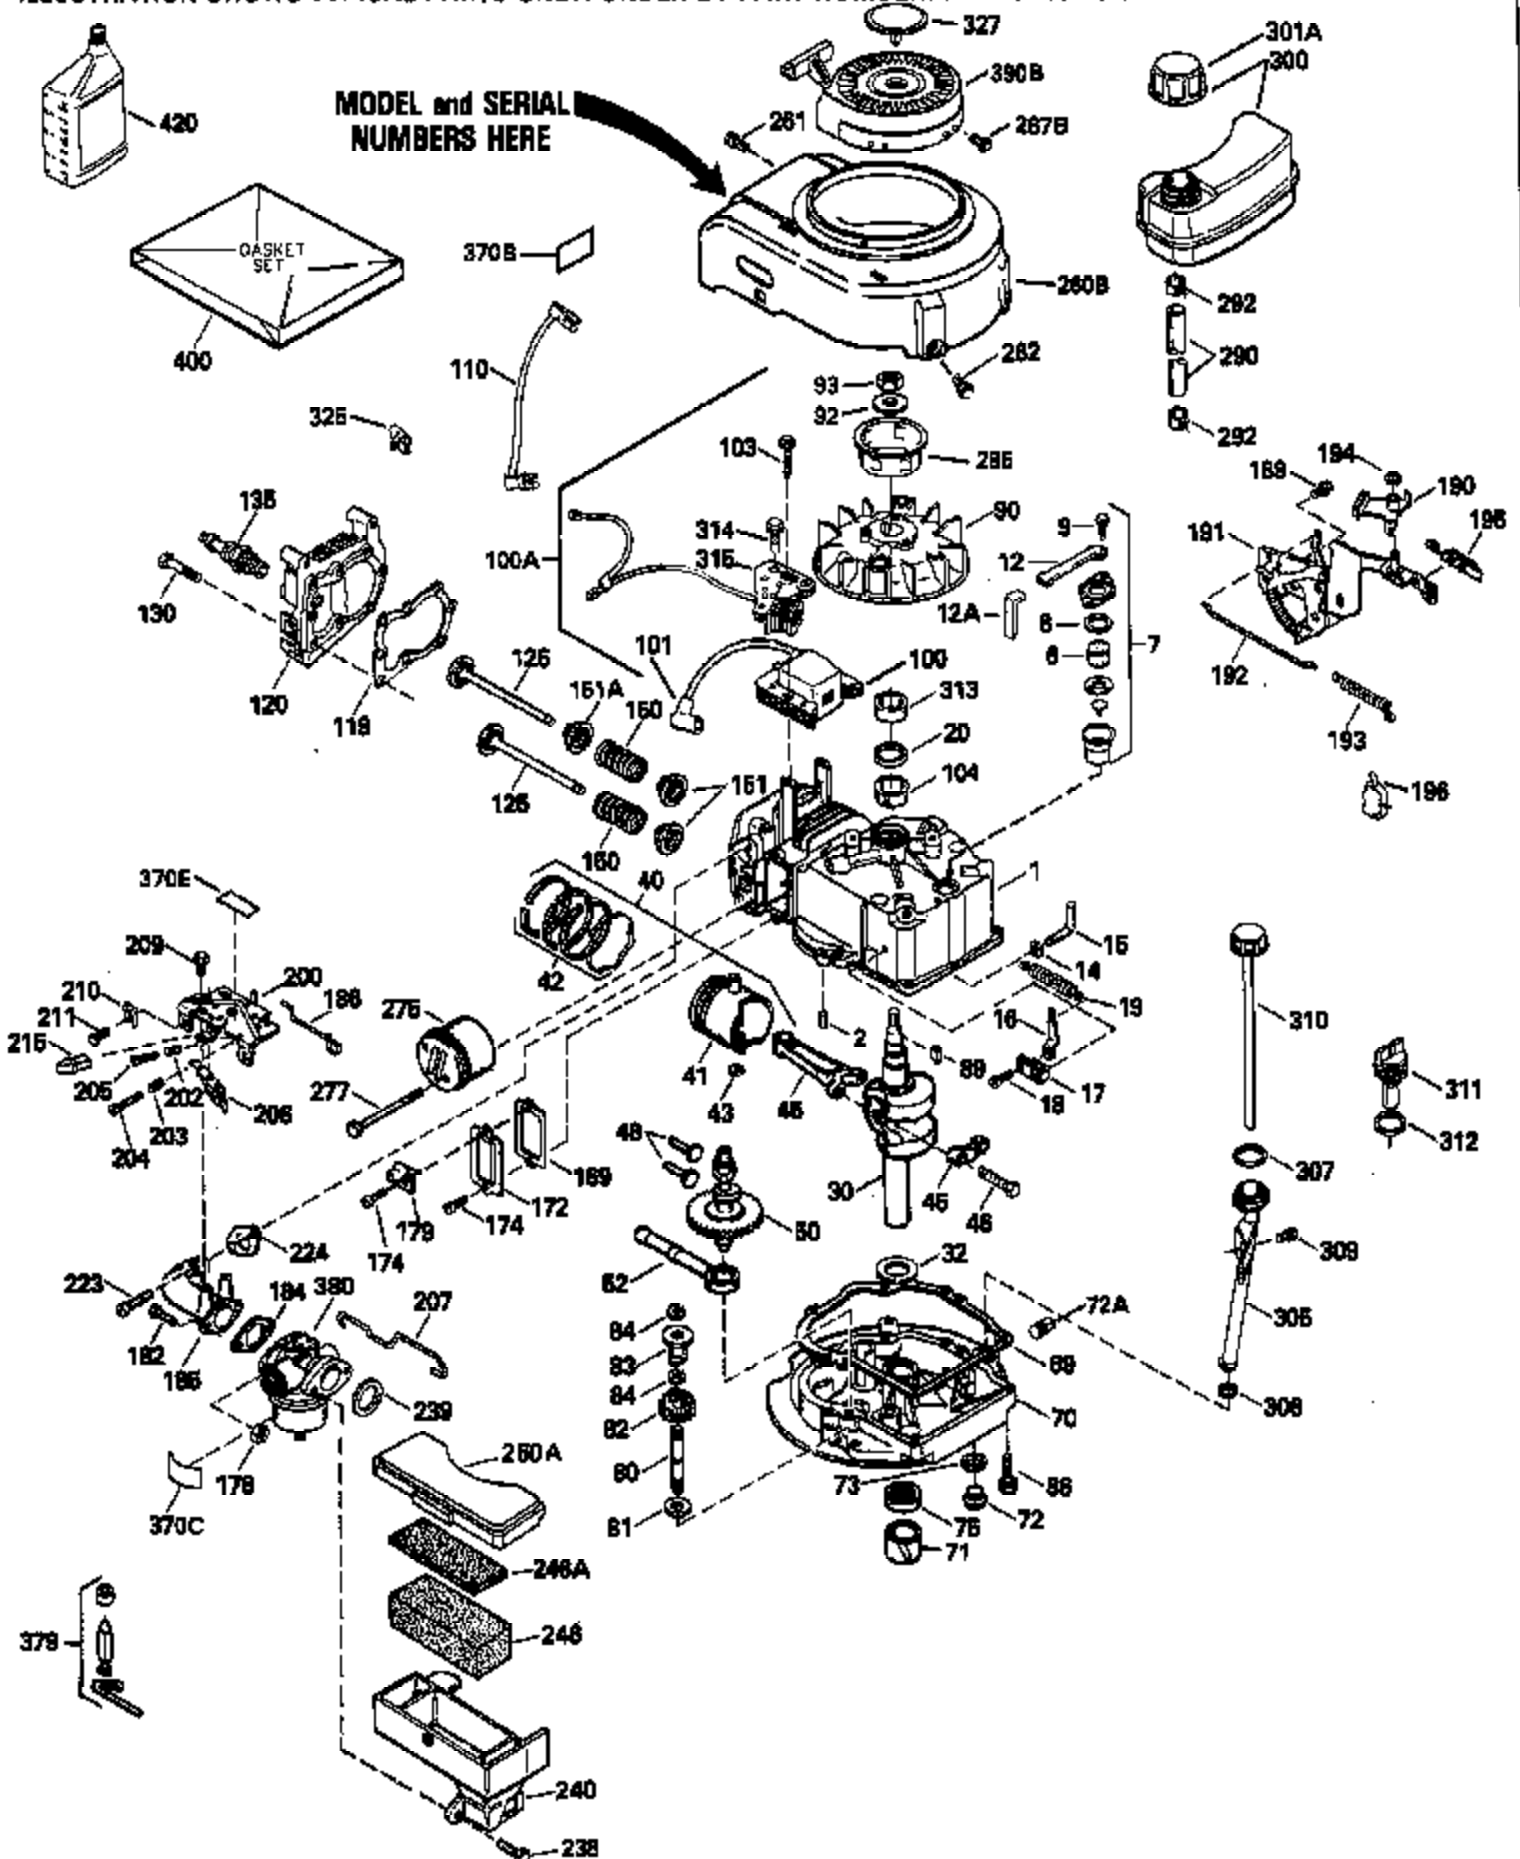

ILLUSTRATION SHOWS TYPICAL PARTS ONLY. ORDER BY PART NUMBER. PARTS NOT LISTED ARE SUPPLIED BY OEM.

Ref #	Part Number	Qty	Description
1	35145		Cylinder Ass'y.(CI Liner)(Incl.2 & 20)(2-1/2)
2	26727		Pin, Dowel
6	33734		Element, Breather
7	34214A		Breather Ass'y. (Incl. 6, 8, 9, 12 & 12A)
8	33735		* Gasket, Breather
9	30200		Screw, 10-24 x 9/16"
12	33886		Tube, Breather
14	28277		Washer
15	30589		Rod, Governor (Incl. 14)
16	31383A		Lever, Governor
17	31335		Clamp, Governor lever
18	650548		Screw, 8-32 x 5/16"
19	31361		Spring, Extension
20	32600		Seal, Oil
30	35147		Crankshaft Ass'y.
40	34514		Piston, Pin & Ring Set (Std.) (2-1/2" Bore)
40	34515		Piston, Pin & Ring Set (.010" OS)
40	34516		Piston, Pin & Ring Set (.020" OS)
41	32538B		Piston & Pin Ass'y. (Incl. 43)(Std.)(2-1/2")
41	32548B		Piston & Pin Ass'y. (Incl. 43) (.010" OS)
41	32549B		Piston & Pin Ass'y. (Incl. 43) (.020" OS)
42	28986		Ring Set (Std.) (2-1/2" Bore)
42	28987		Ring Set (.010" OS)
42	28988		Ring Set (.020" OS)
43	20381		Ring, Piston pin retaining
45	30963B		Rod Assy., Connecting (Incl. 46)
46	32610A		Bolt, Connecting rod
48	27241		Lifter, Valve
50	33553		Camshaft (MCR)
52	29914		Oil Pump Assy.
69	35261		* Gasket, Mounting flange
70	35146		Flange Ass'y. (Incl. 72, 72A, 73, 75 & 80)
71	30979		Bushing, Crankshaft
72	30572		Plug, Oil drain (Incl. 73)
73	28833		* Drain Plug Gasket (Not req. W/plastic plug)
75	26208		Seal, Oil
80	30574		Shaft, Governor
81	30590A		Washer, Flat
82	30591		Gear Assy., Governor (Incl. 81)
83	30588A		Spool, Governor
84	29193		Ring, Retaining
86	650488		Screw, 1/4-20 x 1-1/4"
89	611004		Flywheel Key
90	611046A		Flywheel
92	650815		Washer, Belleville
93	650816		Nut, Flywheel
100	730207		Magneto-to-Solid State Conversion Kit (Includes solid state module, solid state flywheel key, and instructions.)(Use as required on external ignition engines only.)
100	34443A		Solid State Assy.
103	650814		Screw, Torx T-15, 10-24 x 1"
104	34836		Bushing, Cylinder
110	34961		Ground Wire
119	29953C		* Gasket, Cylinder head
120	34335		Head, Cylinder
125	29313C		Exhaust Valve (Std.) (Incl. 151)
125	29315C		Exhaust Valve (1/32" OS) (Incl. 151)