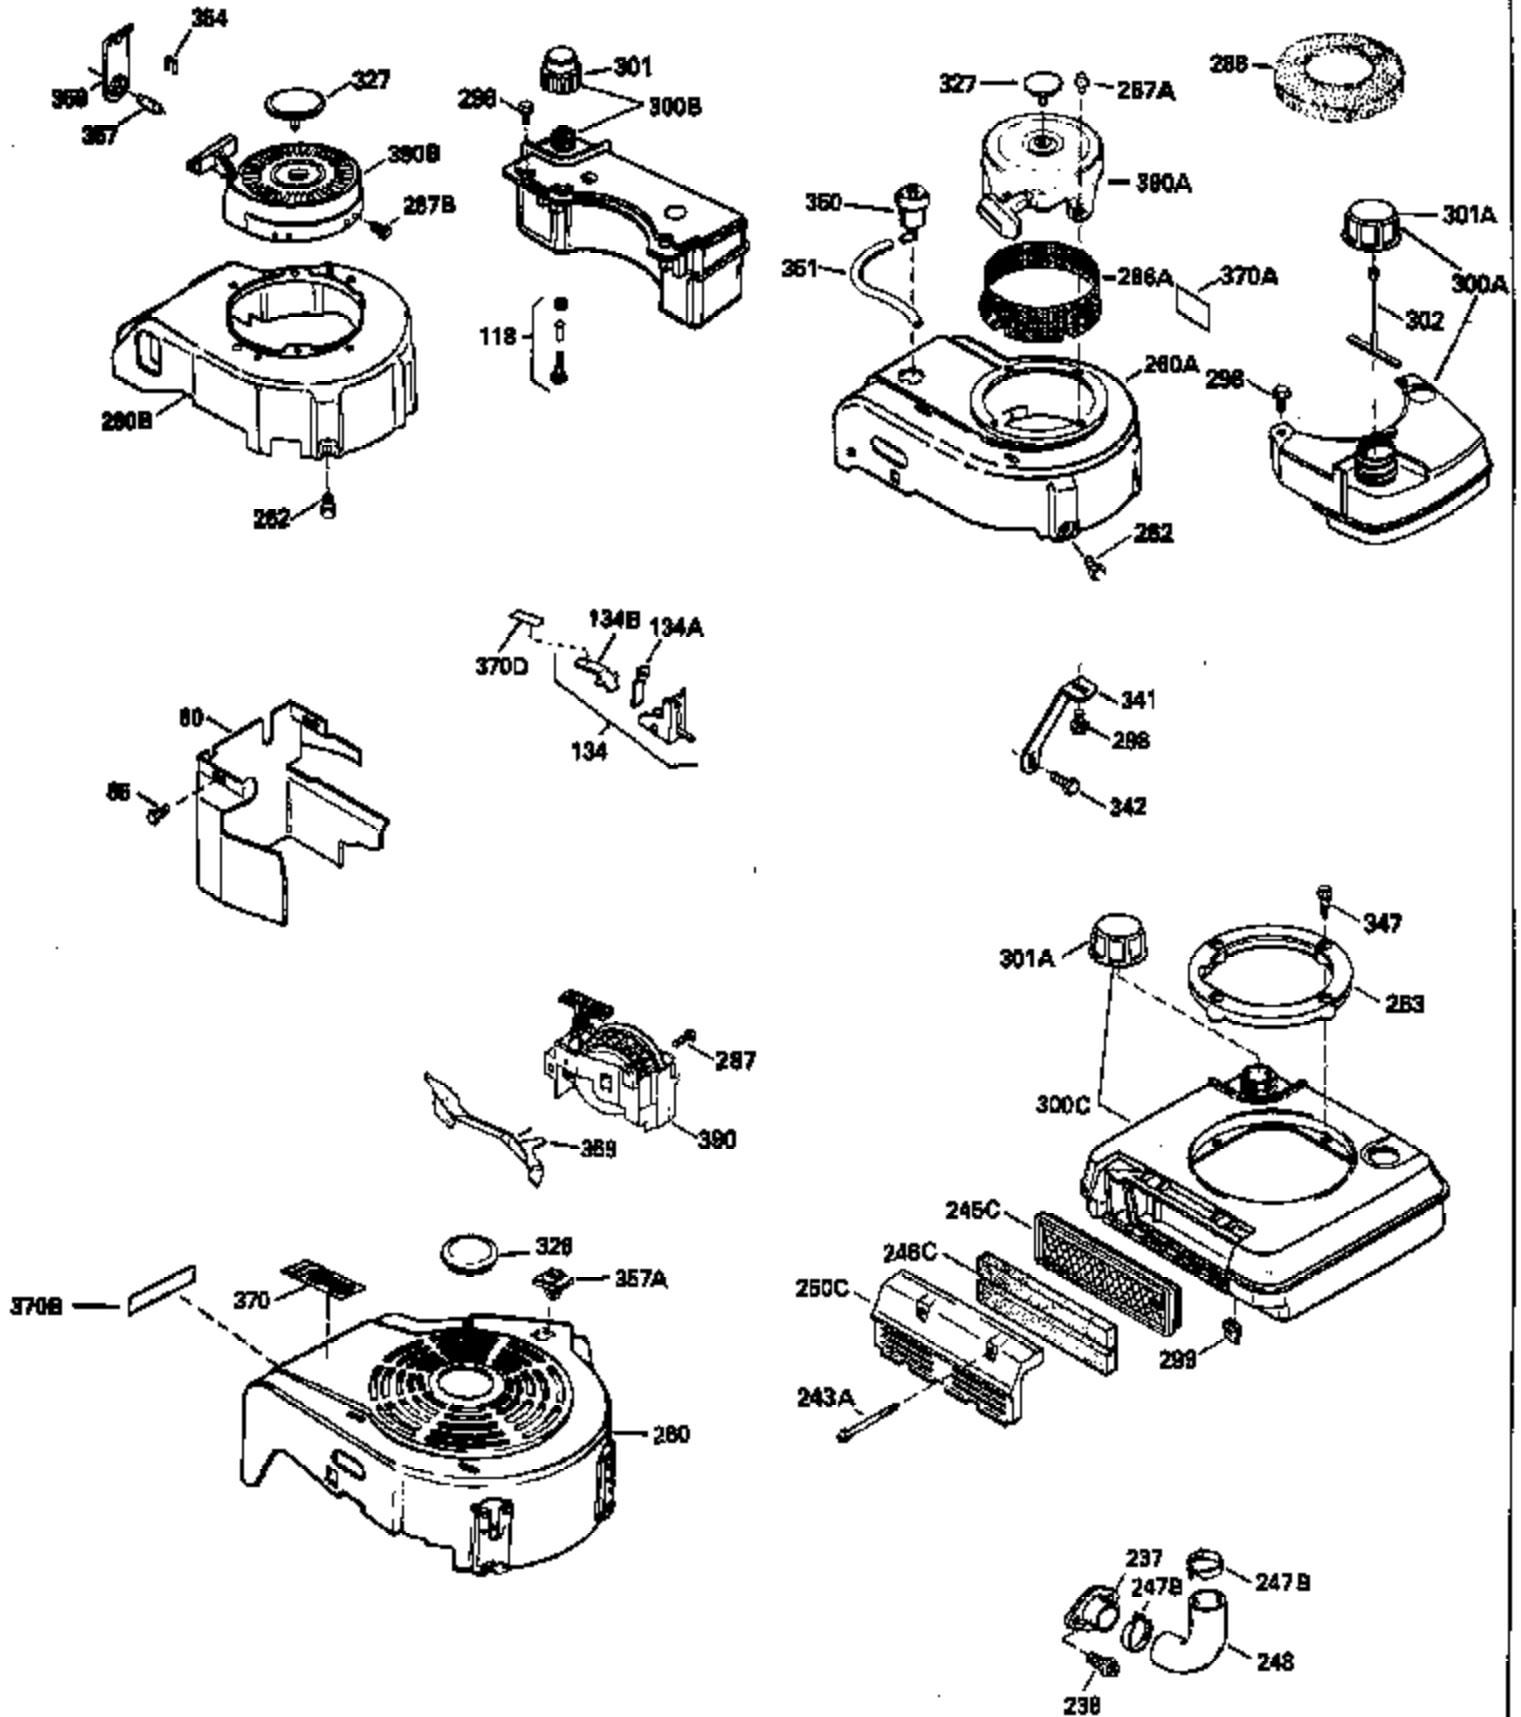

ILLUSTRATION SHOWS TYPICAL PARTS ONLY. ORDER BY PART NUMBER. PARTS NOT LISTED ARE SUPPLIED BY OEM.

Ref #	Part Number	Qty	Description
118	730194		Rope Guide Kit (Use as required with 34476 fuel tank)
238	650806		Screw, 10-32 x 5/8"
246C	35705		Filter, Pre-Air (Optional)
260A	34936		Housing, Blower
262	650831		Screw, 1/4-20 x 15/32"
286	35009		Screen, Starter cup
287A	650735		Screw, 10-24 x 3/8" (Use as required)
287A			Pop Rivet, (3/16" Dia.)(Purchase locally)
298	28763		Screw, 10-32 x 35/64"
300B	34476		Fuel Tank (Incl. 292 & 301)
301	33032		Fuel Cap
370A	34346		Decal, Instruction
390A	590420A		Rewind Starter (Refer to Division 5, Section C, page 25 or Fiche 8, Grid G-7 for breakdown)