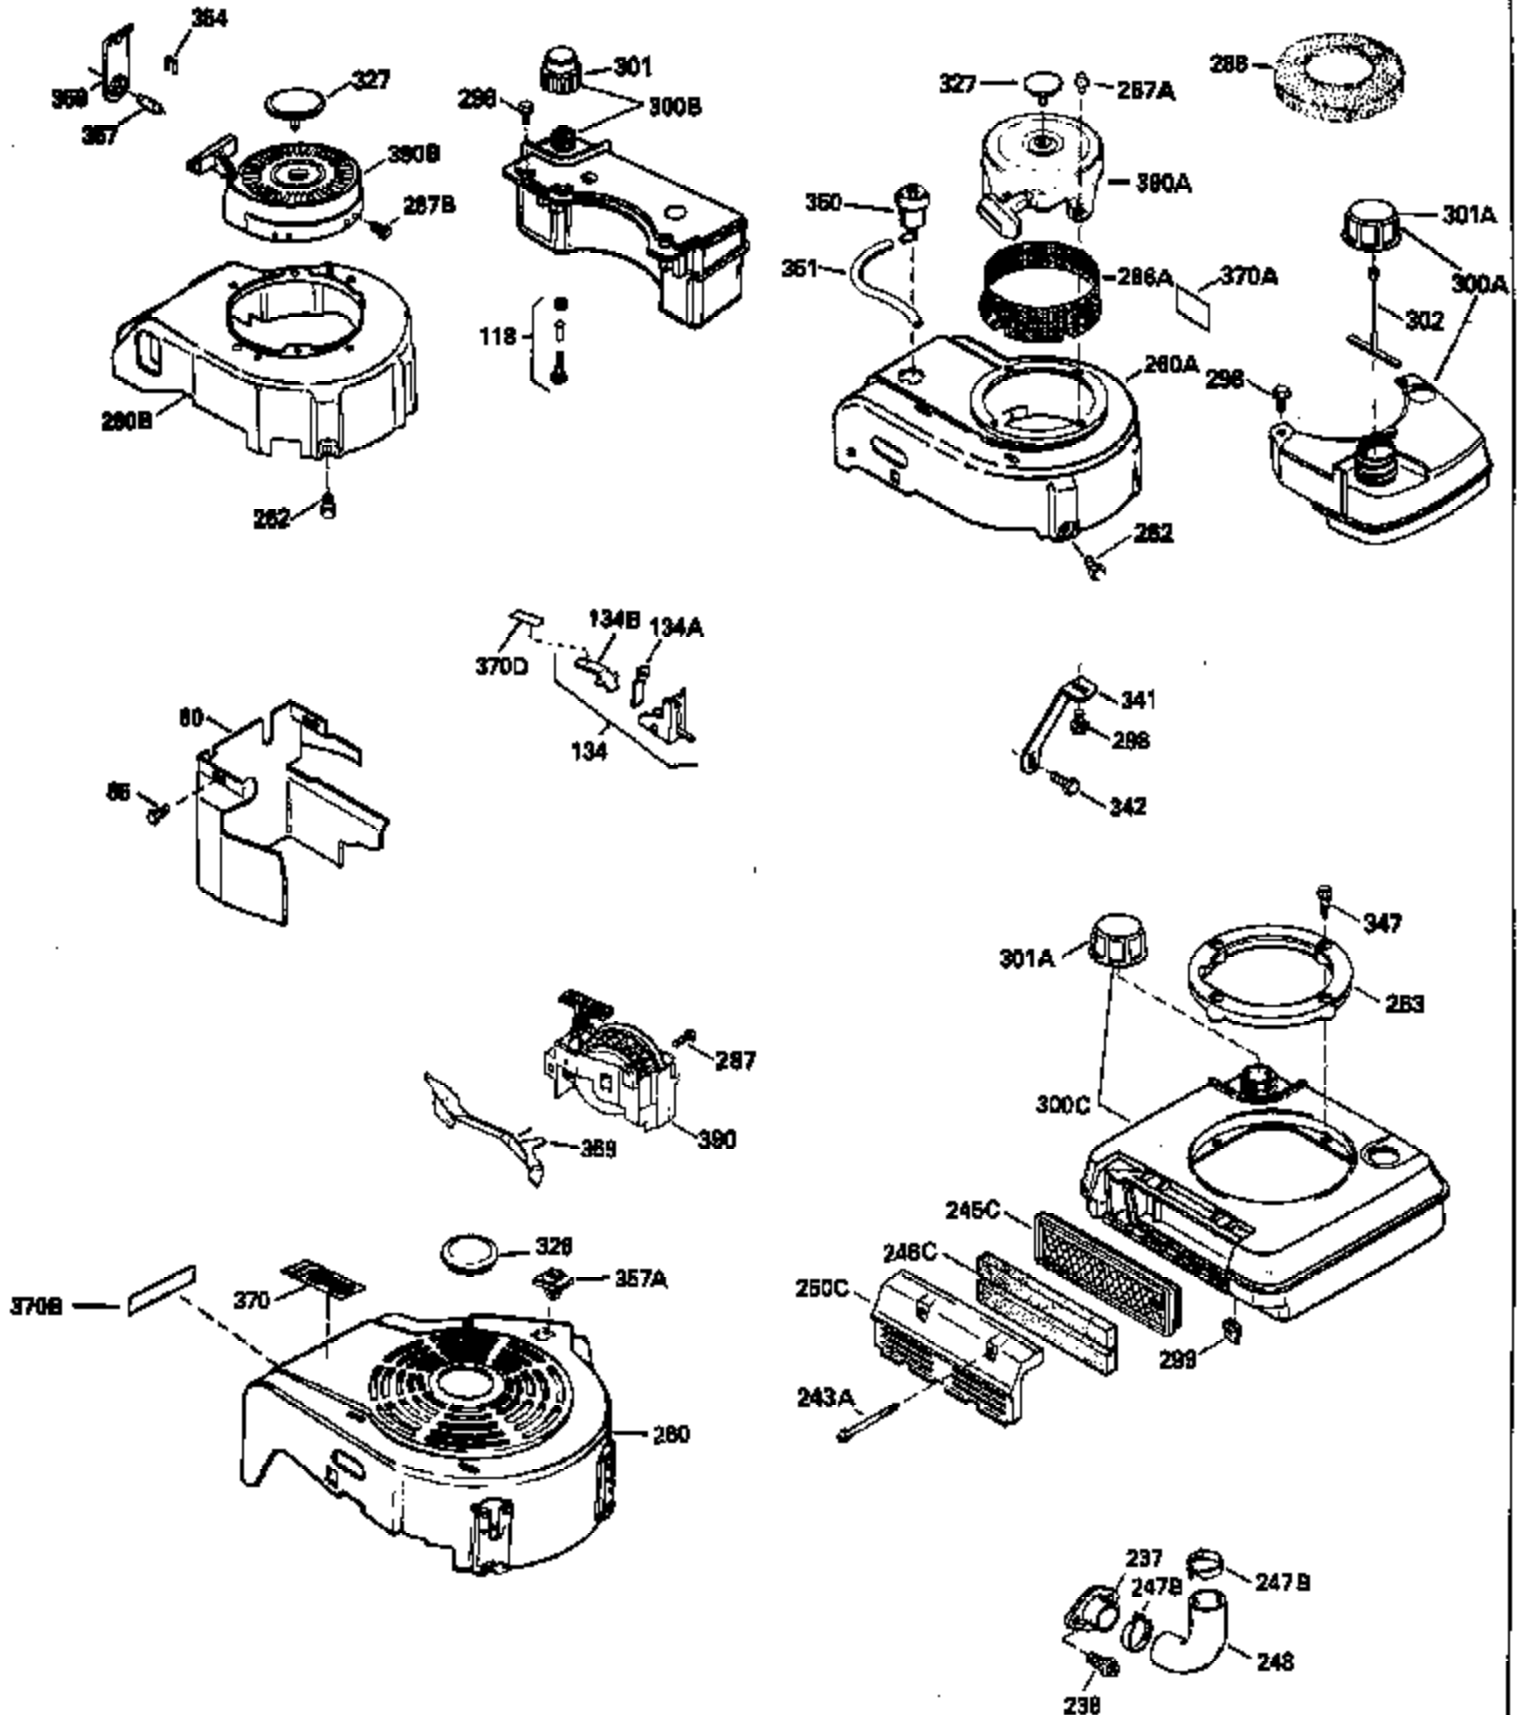

ILLUSTRATION SHOWS TYPICAL PARTS ONLY. ORDER BY PART NUMBER. PARTS NOT LISTED ARE SUPPLIED BY OEM.

Engine Parts List #2

Ref #	Part Number	Qty	Description
118	730194		Rope Guide Kit (Use as required with 34476 fuel tank)
134A	34438		Spring, Stop switch
134B	34439		Clip, Stop switch
134	34657		Spark Plug Stop Lever (Incl. 134A & 1 34B)
246C	35705		Filter, Pre-Air (Optional)
260	34367		Housing, Blower
262	650831		Screw, 1/4-20 x 15/32"
287	650802		Screw, 1/4-20 x 5/8"
287A			Pop Rivet, (3/16" Dia.)(Purchase locally)
287A	650735		Screw, 10-24 x 3/8" (Use as required)
301	33032		Fuel Cap
326	34113		Plug, Screen
350	34353		Primer Assy.
351	32180C		Line, Fuel primer
370A	34365		Decal, Instruction
370D	34407		Decal, Stop control
390	590531		Side Mount Rewind Starter (Refer to Division 5, Section C, page 32 or Fiche 8, Grid G-8 for breakdown)