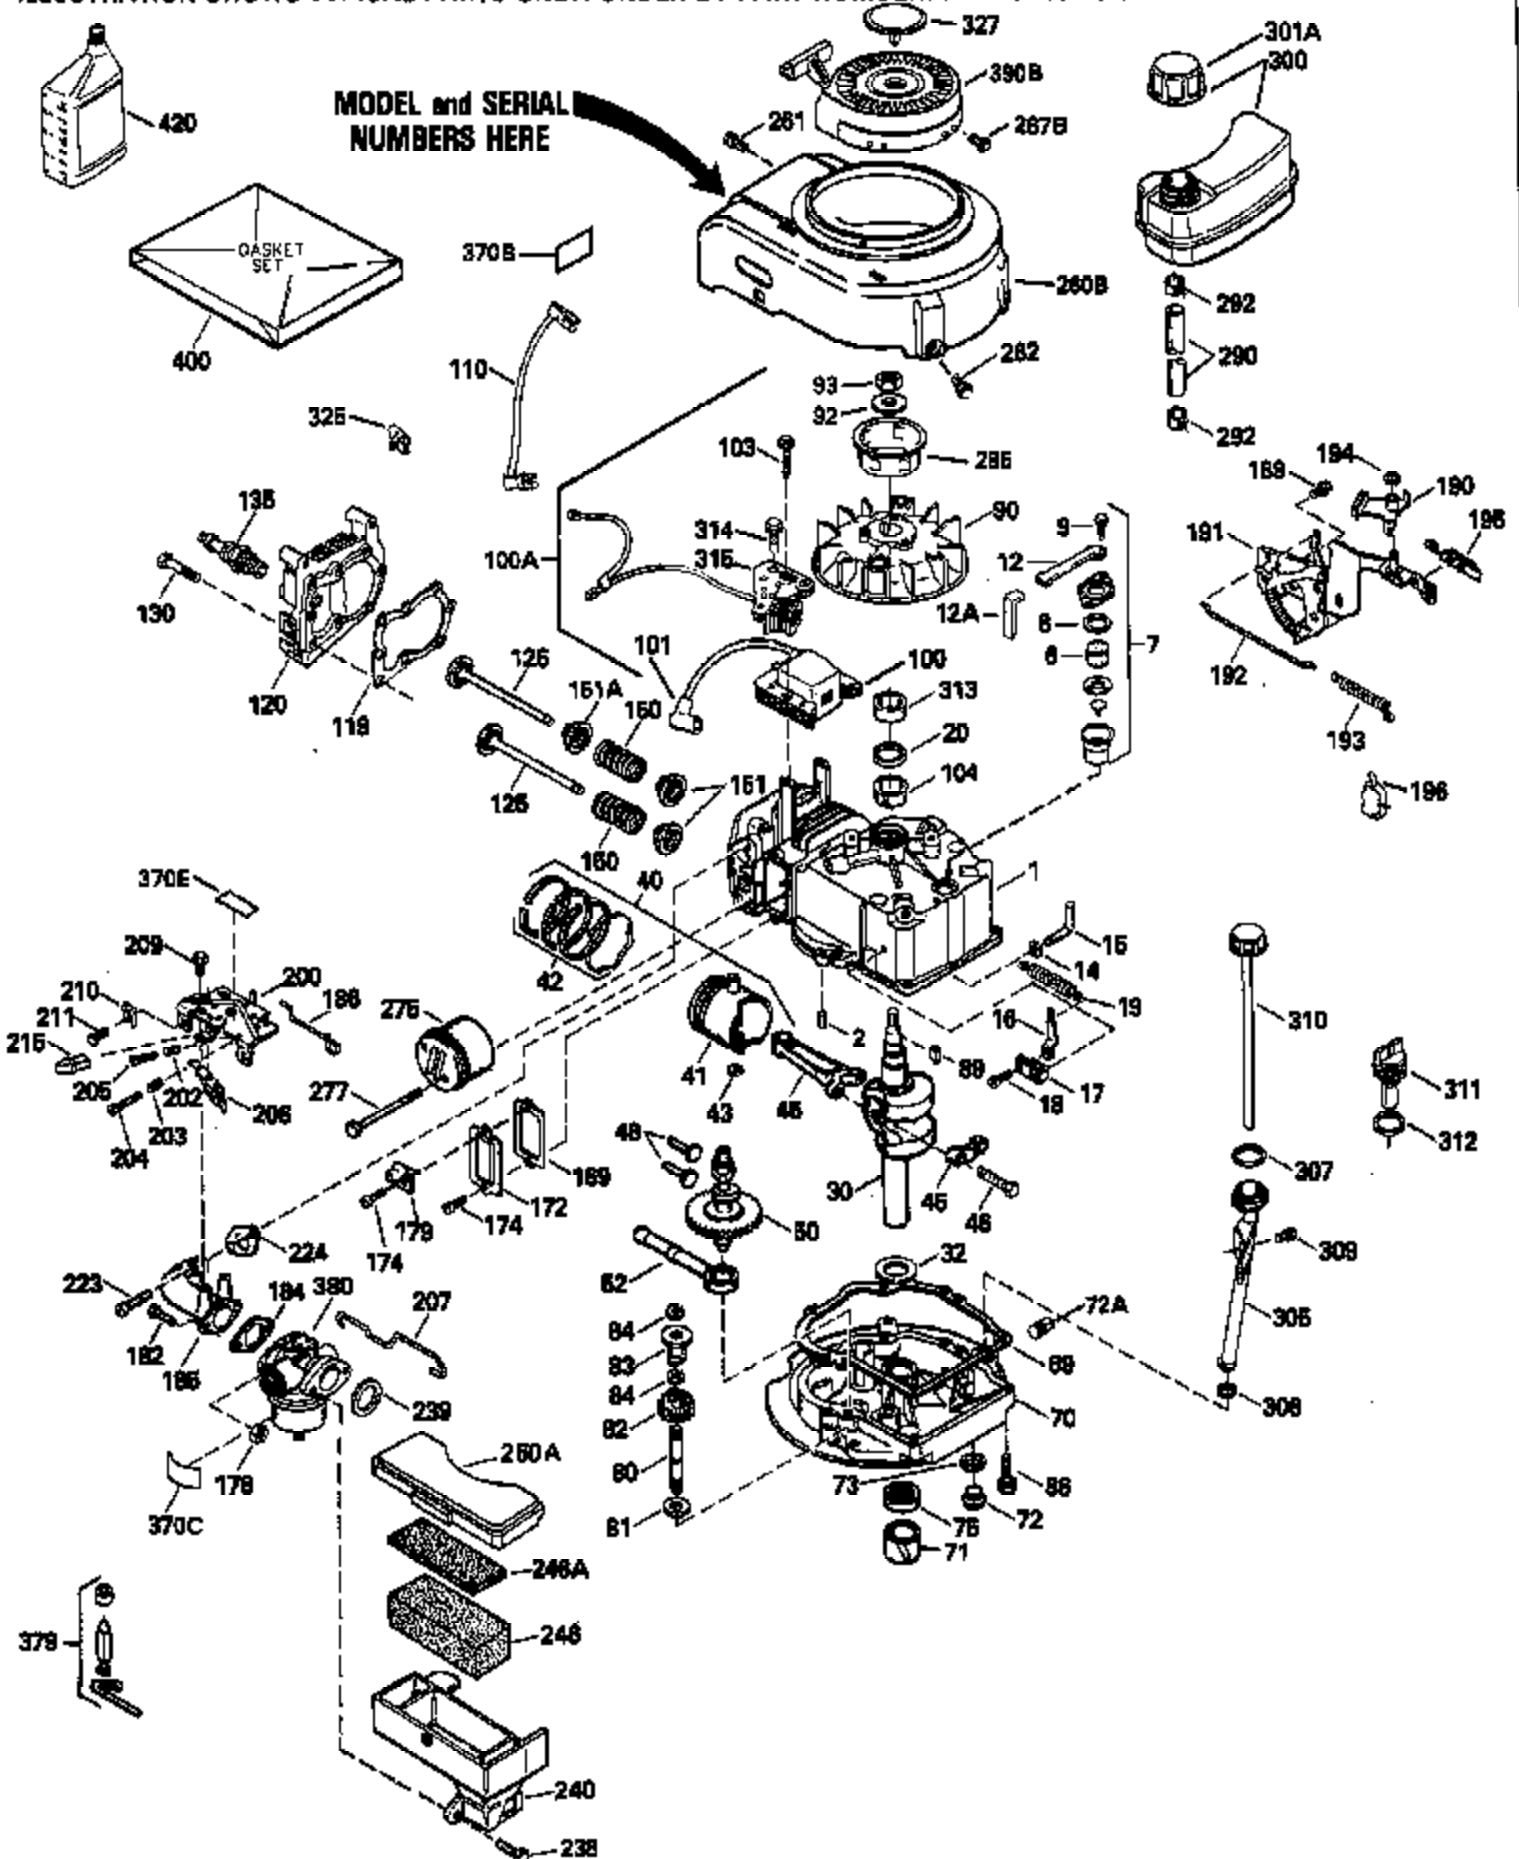

ILLUSTRATION SHOWS TYPICAL PARTS ONLY. ORDER BY PART NUMBER. PARTS NOT LISTED ARE SUPPLIED BY OEM.

Ref #	Part Number	Qty	Description
1	34975		Cylinder Ass'y. (Incl. 2, 8, 9 & 20) (2-1/2")
2	26727		Pin, Dowel
6	33734		Element, Breather
7	34214A		Breather Ass'y. (Incl. 6, 8, 9, 12 & 12A)
8	33735		* Gasket, Breather
9	30200		Screw, 10-24 x 9/16"
12	33886		Tube, Breather
12A	34695		Elbow, Breather tube
14	28277		Washer
15	30589		Rod, Governor (Incl. 14)
16	31383A		Lever, Governor
17	31335		Clamp, Governor lever
18	650548		Screw, 8-32 x 5/16"
19	31361		Spring, Extension
20	32600		Seal, Oil
30	34473		Crankshaft Ass'y.
40	34514		Piston, Pin & Ring Set (Std.) (2-1/2" Bore)
40	34515		Piston, Pin & Ring Set (.010" OS)
40	34516		Piston, Pin & Ring Set (.020" OS)
41	32538B		Piston & Pin Ass'y. (Incl. 43)(Std.)(2-1/2")
41	32548B		Piston & Pin Ass'y. (Incl. 43) (.010" OS)
41	32549B		Piston & Pin Ass'y. (Incl. 43) (.020" OS)
42	28986		Ring Set (Std.) (2-1/2" Bore)
42	28987		Ring Set (.010" OS)
42	28988		Ring Set (.020" OS)
43	20381		Ring, Piston pin retaining
45	30963B		Rod Assy., Connecting (Incl. 46)
46	32610A		Bolt, Connecting rod
48	27241		Lifter, Valve
50	33553		Camshaft (MCR)
52	29914		Oil Pump Assy.
69	35261		* Gasket, Mounting flange
70	30571A		Flange Ass'y. (Incl. 72, 73, 75, 80 & 311)
72	30572		Plug, Oil drain (Incl. 73)
73	28833		* Drain Plug Gasket (Not req. W/plastic plug)
75	26208		Seal, Oil
80	30574		Shaft, Governor
81	30590A		Washer, Flat
82	30591		Gear Assy., Governor (Incl. 81)
83	30588A		Spool, Governor
84	29193		Ring, Retaining
86	650488		Screw, 1/4-20 x 1-1/4"
89	611004		Flywheel Key
90	611046A		Flywheel
92	650815		Washer, Belleville
93	650816		Nut, Flywheel
100	730207		Magneto-to-Solid State Conversion Kit (Includes solid state module, solid state flywheel key, and instructions.)(Use as required on external ignition engines only.)
100	34443A		Solid State Assy.
103	650814		Screw, Torx T-15, 10-24 x 1"
110	34961		Ground Wire
119	29953C		* Gasket, Cylinder head
120	34335		Head, Cylinder
125	29313C		Exhaust Valve (Std.) (Incl. 151)
125	29315C		Exhaust Valve (1/32" OS) (Incl. 151)
126	29314B		Intake Valve (Std.) (Incl. 151)