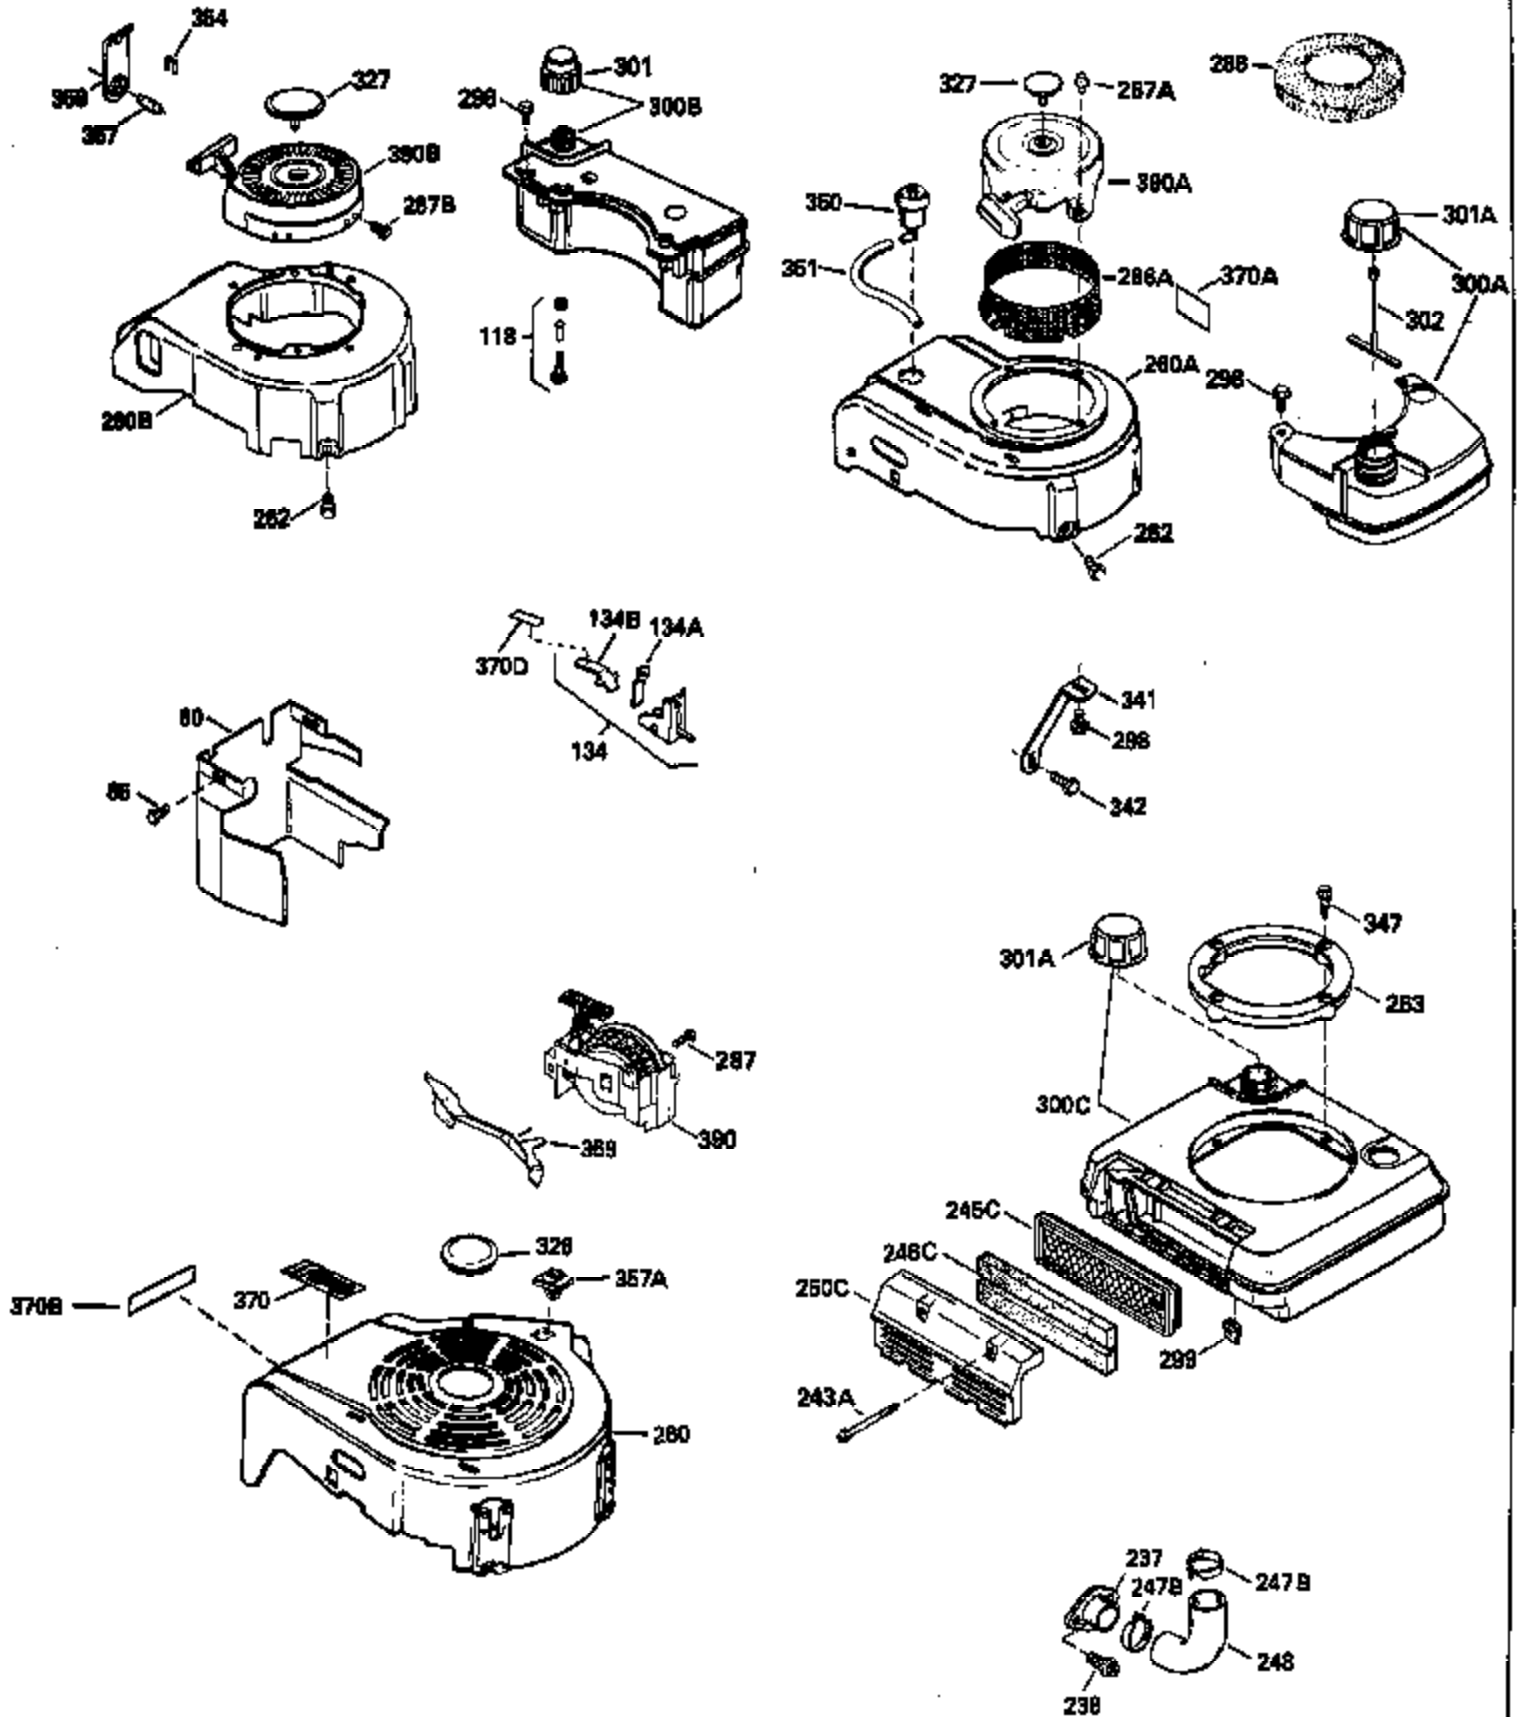

ILLUSTRATION SHOWS TYPICAL PARTS ONLY. ORDER BY PART NUMBER. PARTS NOT LISTED ARE SUPPLIED BY OEM.

Ref #	Part Number	Qty	Description
118	730194		Rope Guide Kit (Use as required with 34476 fuel tank)
237	32971		Adapter, Air cleaner
238	650709		Screw, 10-32 x 7/16"
246C	35705		Filter, Pre-Air (Optional)
260A	34447		Housing, Blower
262	650831		Screw, 1/4-20 x 15/32"
286	35009		Screen, Starter cup
287A	650735		Screw, 10-24 x 3/8" (Use as required)
287A			Pop Rivet, (3/16" Dia.)(Purchase locally)
301	33032		Fuel Cap
370A	34346		Decal, Instruction
390A	590420A		Rewind Starter (Refer to Division 5, Section C, page 25 or Fiche 8, Grid G-7 for breakdown)