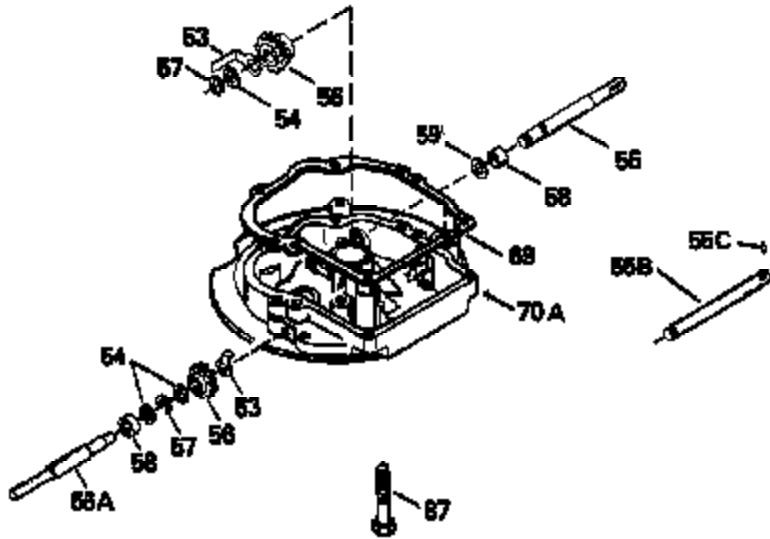

Ref #	Part Number	Qty	Description
19	31361		Spring, Extension
69	35261		* Gasket, Mounting flange
182	6201		Screw, 1/4-28 x 7/8"
185	31384A		Pipe, Intake (Incl. 224)
186	34337		Link, Governor spring
209	30200		Screw, 10-24 x 9/16"
223	650451		Screw, 1/4-20 x 1"
237	32971		Adapter, Air cleaner
238	650709		Screw, 10-32 x 7/16"
239A	35815		* Gasket, Air cleaner
241	35067		Collar, Air cleaner (Black)
245	35066		Filter, Air cleaner
246B	35435		Filter, Pre-Air (Use as required)
247A	35068		Clamp, Air cleaner
250B	35065		Air Cleaner Cover Ass'y.