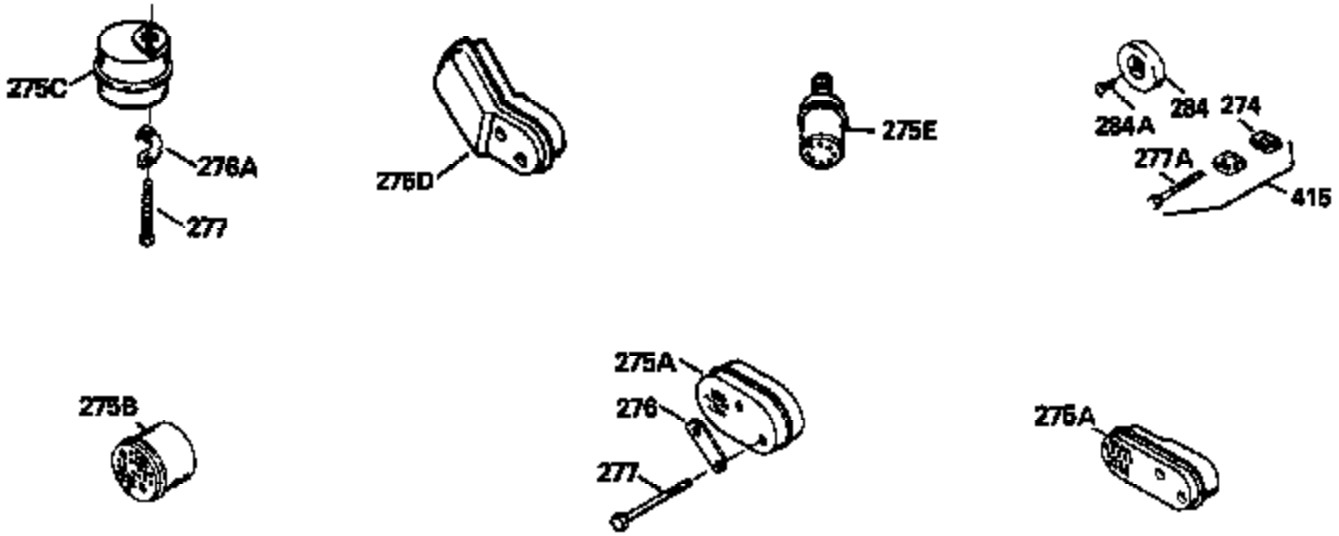

Ref #	Part Number	Qty	Description
210	27793		Clip, Conduit
211	28942		Screw, 10-32 x 3/8"
274	26754A		* Gasket, Exhaust (Use as required)
277A	30063		Screw, 1/4-20 x 1/2" (Use as required)
277	650795		Screw, 1/4-20 x 2-1/4"
370F	34387		Decal, Instruction (Optional)
415	730162		Muffler Adap.Kit(Incl.274,277A)(Use a s req.)
430	730574		Debris Screen Kit (Incl. 370F,431-433)(Opt.)
431	35596		Screen, Debris (Optional)
432	35597		Bracket, Debris screen (Optional)
433	650910		Screw, 8-32 x 1/4" (Optional)