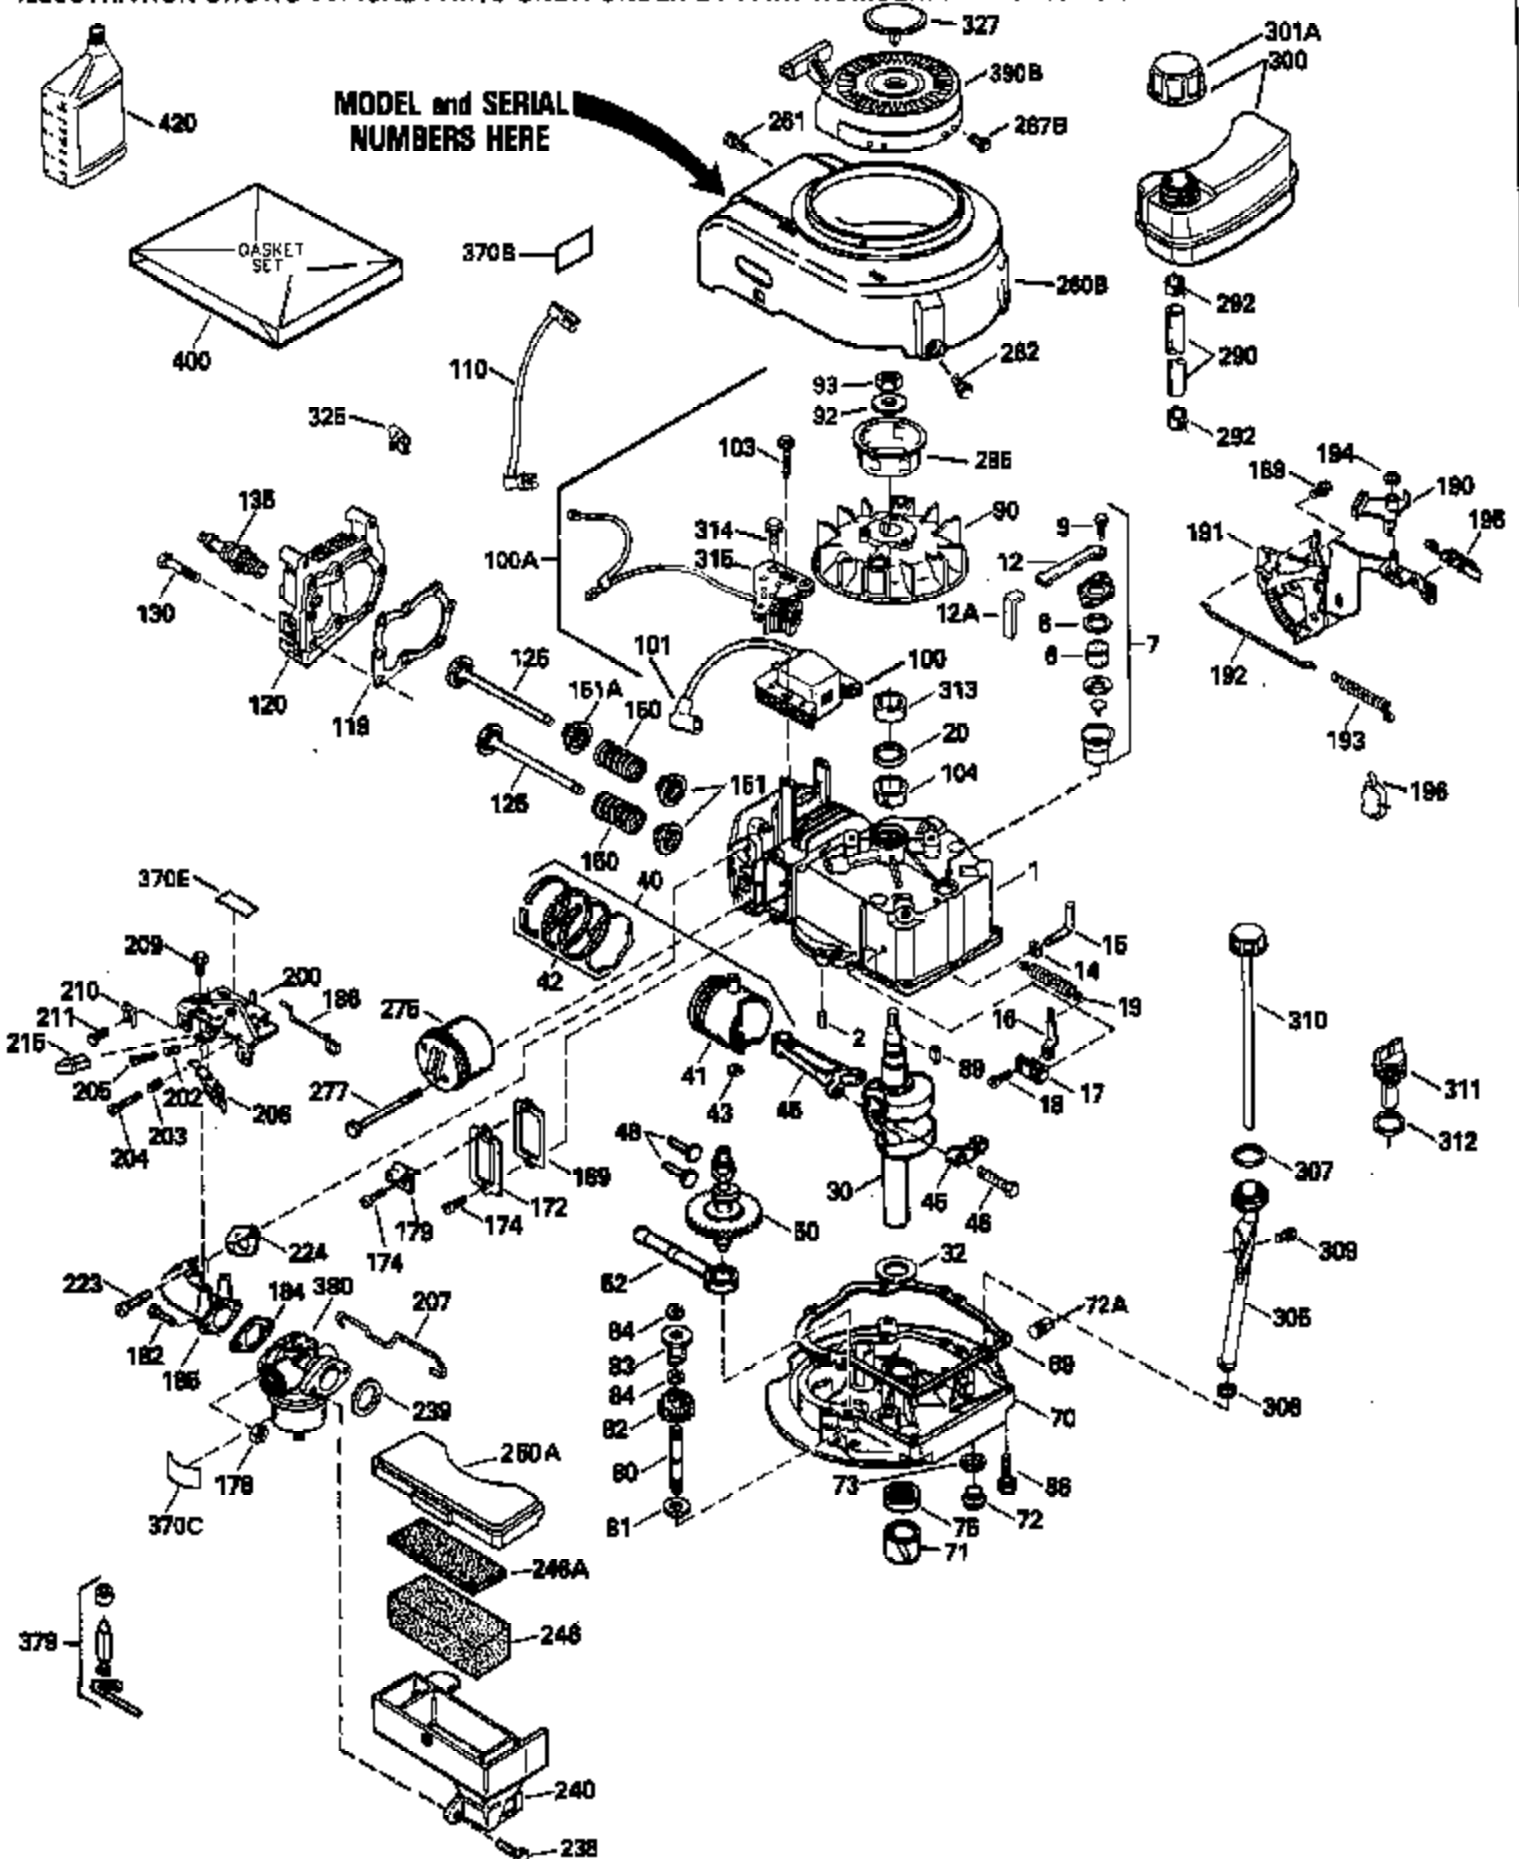

ILLUSTRATION SHOWS TYPICAL PARTS ONLY. ORDER BY PART NUMBER. PARTS NOT LISTED ARE SUPPLIED BY OEM.

Ref #	Part Number	Qty	Description
1	34975		Cylinder Ass'y. (Incl. 2, 8, 9 & 20) (2-1/2")
2	26727		Pin, Dowel
6	33734		Element, Breather
7	34214A		Breather Ass'y. (Incl. 6, 8, 9, 12 & 12A)
8	33735		* Gasket, Breather
9	30200		Screw, 10-24 x 9/16"
12	33886		Tube, Breather
14	28277		Washer
15	30589		Rod, Governor (Incl. 14)
16	31383A		Lever, Governor
17	31335		Clamp, Governor lever
18	650548		Screw, 8-32 x 5/16"
19	31361		Spring, Extension
20	32600		Seal, Oil
30	34473		Crankshaft Ass'y.
40	34514		Piston, Pin & Ring Set (Std.) (2-1/2" Bore)
40	34515		Piston, Pin & Ring Set (.010" OS)
40	34516		Piston, Pin & Ring Set (.020" OS)
41	32538B		Piston & Pin Ass'y. (Incl. 43)(Std.)(2-1/2")
41	32548B		Piston & Pin Ass'y. (Incl. 43) (.010" OS)
41	32549B		Piston & Pin Ass'y. (Incl. 43) (.020" OS)
42	28986		Ring Set (Std.) (2-1/2" Bore)
42	28987		Ring Set (.010" OS)
42	28988		Ring Set (.020" OS)
43	20381		Ring, Piston pin retaining
45	30963B		Rod Assy., Connecting (Incl. 46)
46	32610A		Bolt, Connecting rod
48	27241		Lifter, Valve
50	33148A		Camshaft
52	29914		Oil Pump Assy.
69	35261		* Gasket, Mounting flange
70	30571A		Flange Ass'y. (Incl. 72, 73, 75, 80 & 311)
72A	9556		Plug, Pipe
72	30572		Plug, Oil drain (Incl. 73)
73	28833		* Drain Plug Gasket (Not req. W/plastic plug)
75	26208		Seal, Oil
80	30574		Shaft, Governor
81	30590A		Washer, Flat
82	30591		Gear Assy., Governor (Incl. 81)
83	30588A		Spool, Governor
84	29193		Ring, Retaining
86	650488		Screw, 1/4-20 x 1-1/4"
89	611004		Flywheel Key
90	611046A		Flywheel
92	650815		Washer, Belleville
93	650816		Nut, Flywheel
100	730207		Magneto-to-Solid State Conversion Kit (Includes solid state module, solid state flywheel key, and instructions.)(Use as required on external ignition engines only.)
100	34443A		Solid State Assy.
103	650814		Screw, Torx T-15, 10-24 x 1"
110	34231		Ground Wire
119	29953C		* Gasket, Cylinder head
120	34335		Head, Cylinder
125	29313C		Exhaust Valve (Std.) (Incl. 151)
125	29315C		Exhaust Valve (1/32" OS) (Incl. 151)
126	29314B		Intake Valve (Std.) (Incl. 151)