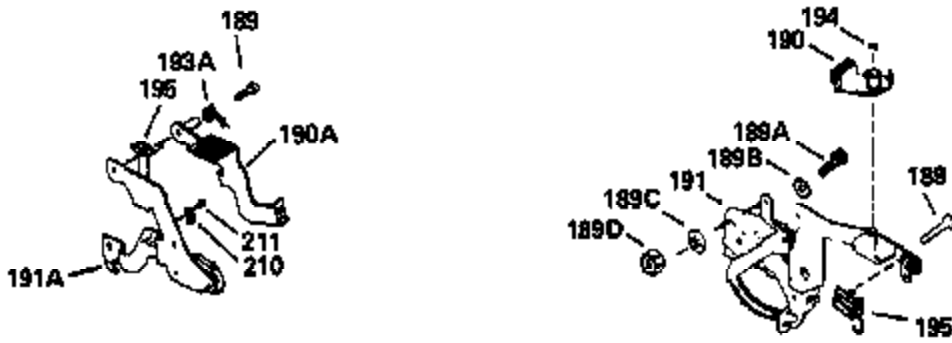

Ref #	Part Number	Qty	Description
274	26754A		* Gasket, Exhaust (Use as required)
277	650795		Screw, 1/4-20 x 2-1/4"
277A	30063		Screw, 1/4-20 x 1/2" (Use as required)
370F	34387		Decal, Instruction (Optional)
415	730162		Muffler Adap.Kit(Incl.274,277A)(Use a s req.)
430	730574		Debris Screen Kit (Incl. 370F,431-433)(Opt.)
431	35596		Screen, Debris (Optional)
432	35597		Bracket, Debris screen (Optional)
433	650910		Screw, 8-32 x 1/4" (Optional)