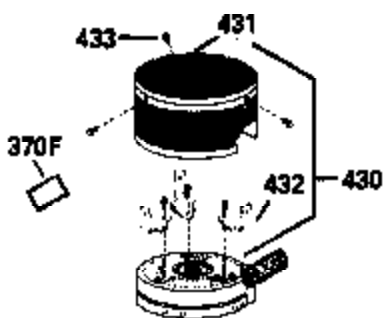

Ref #	Part Number	Qty	Description
420	730225		SAE 30, 4-Cycle Engine Oil (Quart)

ILLUSTRATION SHOWS TYPICAL PARTS ONLY. ORDER BY PART NUMBER. PARTS NOT LISTED ARE SUPPLIED BY OEM.

Ref #	Part Number	Qty	Description
118	730194		Rope Guide Kit (Use as required with 34476 fuel tank)
238	650806		Screw, 10-32 x 5/8"
246C	35705		Filter, Pre-Air (Optional)
260A	35491		Housing, Blower
262	650831		Screw, 1/4-20 x 15/32"
287B	650884		Screw, 8-32 x 1/2"
287A	650735		Screw, 10-24 x 3/8" (Use as required)
287A			Pop Rivet, (3/16" Dia.)(Purchase locally)
301	33032		Fuel Cap
327	35932		Plug, Starter
370	550223		Decal, Name
370A	34346		Decal, Instruction
390B	590635		Rewind Starter (Refer to Division 5, Section C, page 34 or Fiche 8, Grid G-9 for breakdown)