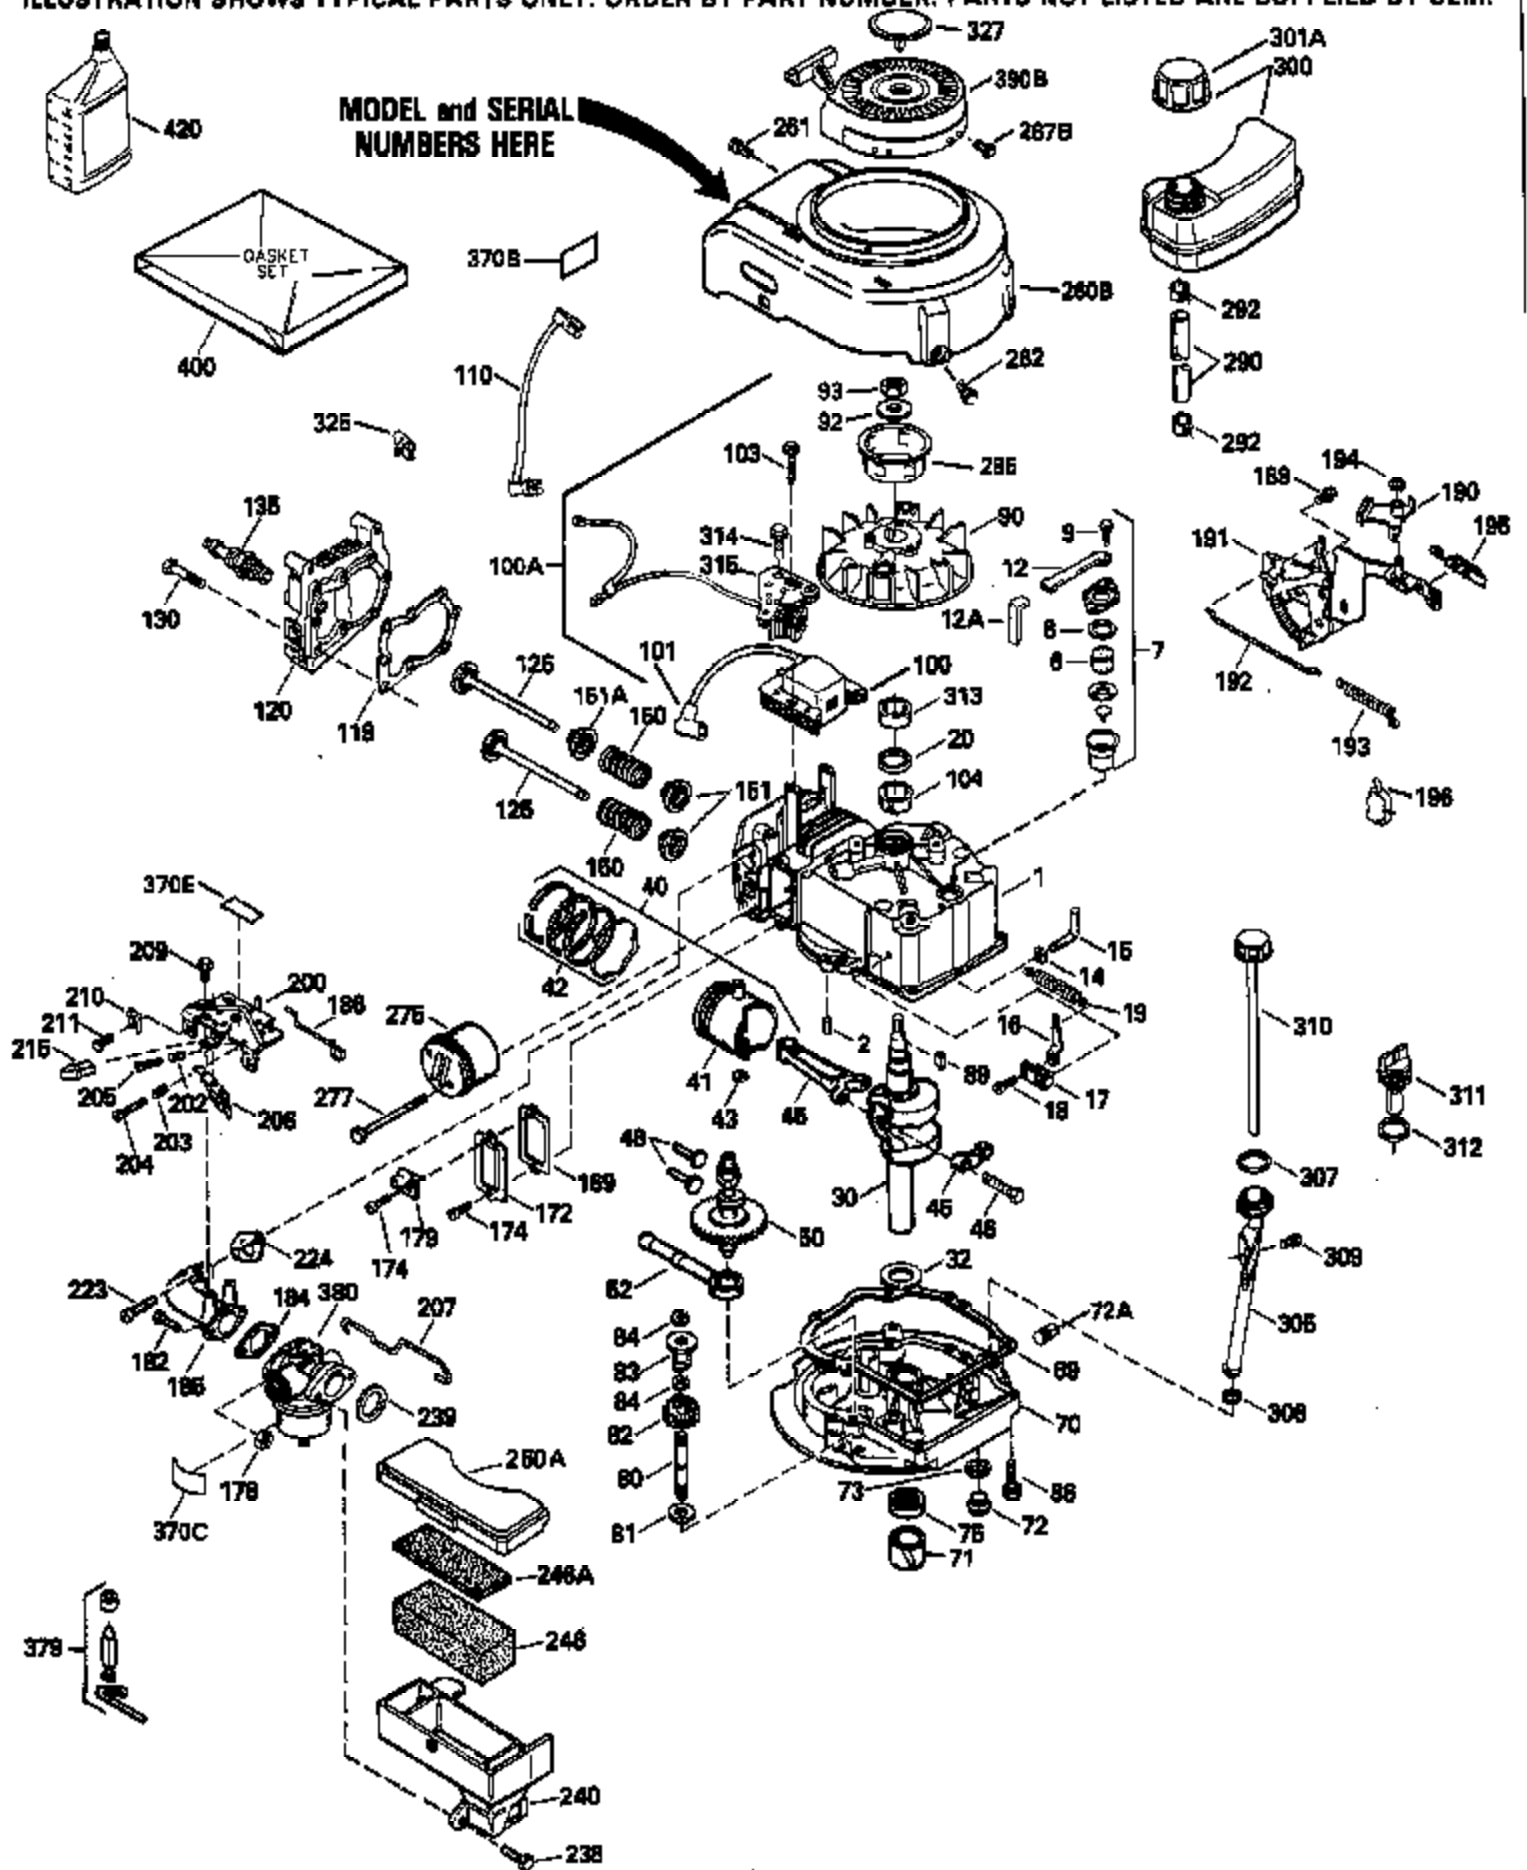

ILLUSTRATION SHOWS TYPICAL PARTS ONLY. ORDER BY PART NUMBER. PARTS NOT LISTED ARE SUPPLIED BY OEM.

Ref #	Part Number	Qty	Description
1	34975		Cylinder Ass'y. (Incl. 2, 8, 9 & 20) (2-1/2")
2	26727		Pin, Dowel
6	33734		Element, Breather
7	34214A		Breather Ass'y. (Incl. 6, 8, 9, 12 & 12A)
8	33735		* Gasket, Breather
9	30200		Screw, 10-24 x 9/16"
12	33886		Tube, Breather
14	28277		Washer
15	30589		Rod, Governor (Incl. 14)
16	31383A		Lever, Governor
17	31335		Clamp, Governor lever
18	650548		Screw, 8-32 x 5/16"
19	31361		Spring, Extension
20	32600		Seal, Oil
30	34460A		Crankshaft Ass'y.
40	34514		Piston, Pin & Ring Set (Std.) (2-1/2" Bore)
40	34515		Piston, Pin & Ring Set (.010" OS)
40	34516		Piston, Pin & Ring Set (.020" OS)
41	32538B		Piston & Pin Ass'y. (Incl. 43)(Std.)(2-1/2")
41	32548B		Piston & Pin Ass'y. (Incl. 43) (.010" OS)
41	32549B		Piston & Pin Ass'y. (Incl. 43) (.020" OS)
42	28986		Ring Set (Std.) (2-1/2" Bore)
42	28987		Ring Set (.010" OS)
42	28988		Ring Set (.020" OS)
43	20381		Ring, Piston pin retaining
45	30963B		Rod Assy., Connecting (Incl. 46)
46	32610A		Bolt, Connecting rod
48	27241		Lifter, Valve
50	33148A		Camshaft
52	29914		Oil Pump Assy.
69	35261		* Gasket, Mounting flange
70	30571A		Flange Ass'y. (Incl. 72, 73, 75, 80 & 311)
72A	9556		Plug, Pipe
72	30572		Plug, Oil drain (Incl. 73)
73	28833		* Drain Plug Gasket (Not req. W/plastic plug)
75	26208		Seal, Oil
80	30574		Shaft, Governor
81	30590A		Washer, Flat
82	30591		Gear Assy., Governor (Incl. 81)
83	30588A		Spool, Governor
84	29193		Ring, Retaining
86	650488		Screw, 1/4-20 x 1-1/4"
89	611004		Flywheel Key
90	611112		Flywheel
92	650815		Washer, Belleville
93	650816		Nut, Flywheel
100	730207		Magneto-to-Solid State Conversion Kit (Includes solid state module, solid state flywheel key, and instructions.)(Use as required on external ignition engines only.)
100	34443A		Solid State Assy.
101	610118		Cover, Spark plug
103	650814		Screw, Torx T-15, 10-24 x 1"
110	34231		Ground Wire
119	29953C		* Gasket, Cylinder head
120	34335		Head, Cylinder
125	29313C		Exhaust Valve (Std.) (Incl. 151)
125	29315C		Exhaust Valve (1/32" OS) (Incl. 151)