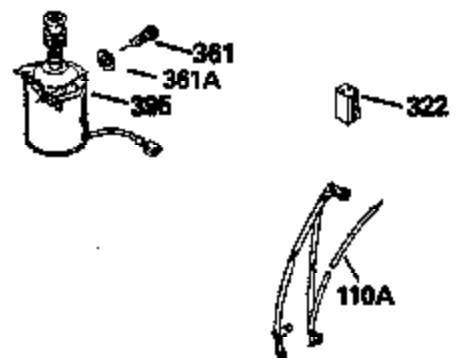

Ref #	Part Number	Qty	Description
420	730225		SAE 30, 4-Cycle Engine Oil (Quart)

ILLUSTRATION SHOWS TYPICAL PARTS ONLY. ORDER BY PART NUMBER. PARTS NOT LISTED ARE SUPPLIED BY OEM.

Ref #	Part Number	Qty	Description
118	730194		Rope Guide Kit (Use as required with 34476 fuel tank)
238	650806		Screw, 10-32 x 5/8"
246C	35705		Filter, Pre-Air (Optional)
260A	35491		Housing, Blower
262	650831		Screw, 1/4-20 x 15/32"
287B	650884		Screw, 8-32 x 1/2"
287A	650735		Screw, 10-24 x 3/8" (Use as required)
287A			Pop Rivet, (3/16" Dia.)(Purchase locally)
301	33032		Fuel Cap
327	35932		Plug, Starter
370	550223		Decal, Name
370A	34346		Decal, Instruction
390B	590635		Rewind Starter (Refer to Division 5, Section C, page 34 or Fiche 8, Grid G-9 for breakdown)