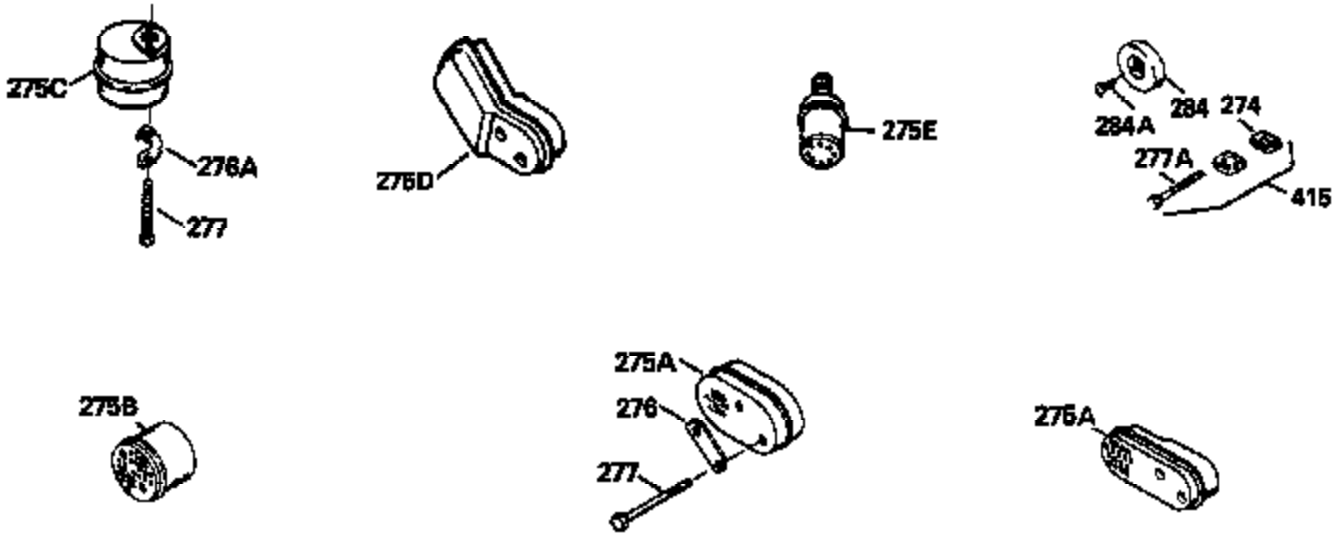

Ref #	Part Number	Qty	Description
420	730225		SAE 30, 4-Cycle Engine Oil (Quart)

ILLUSTRATION SHOWS TYPICAL PARTS ONLY. ORDER BY PART NUMBER. PARTS NOT LISTED ARE SUPPLIED BY OEM.

Ref #	Part Number	Qty	Description
118	730194		Rope Guide Kit (Use as required with 34476 fuel tank)
238	650806		Screw, 10-32 x 5/8"
246C	35705		Filter, Pre-Air (Optional)
260A	35491		Housing, Blower
262	650831		Screw, 1/4-20 x 15/32"
287B	650884		Screw, 8-32 x 1/2"
287A	650735		Screw, 10-24 x 3/8" (Use as required)
287A			Pop Rivet, (3/16" Dia.)(Purchase locally)
301	33032		Fuel Cap
327	35932		Plug, Starter
370	550223		Decal, Name
370A	34346		Decal, Instruction
390B	590635		Rewind Starter (Refer to Division 5, Section C, page 34 or Fiche 8, Grid G-9 for breakdown)