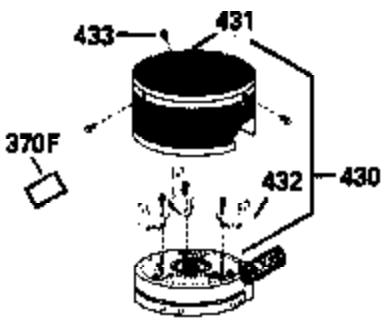

Ref #	Part Number	Qty	Description
274	26754A		* Gasket, Exhaust (Use as required)
277	650795		Screw, 1/4-20 x 2-1/4"
277A	30063		Screw, 1/4-20 x 1/2" (Use as required)
370F	34387		Decal, Instruction (Optional)
415	730162		Muffler Adap.Kit(Incl.274,277A)(Use a s req.)
430	730574		Debris Screen Kit (Incl. 370F,431-433)(Opt.)
431	35596		Screen, Debris (Optional)
432	35597		Bracket, Debris screen (Optional)
433	650910		Screw, 8-32 x 1/4" (Optional)