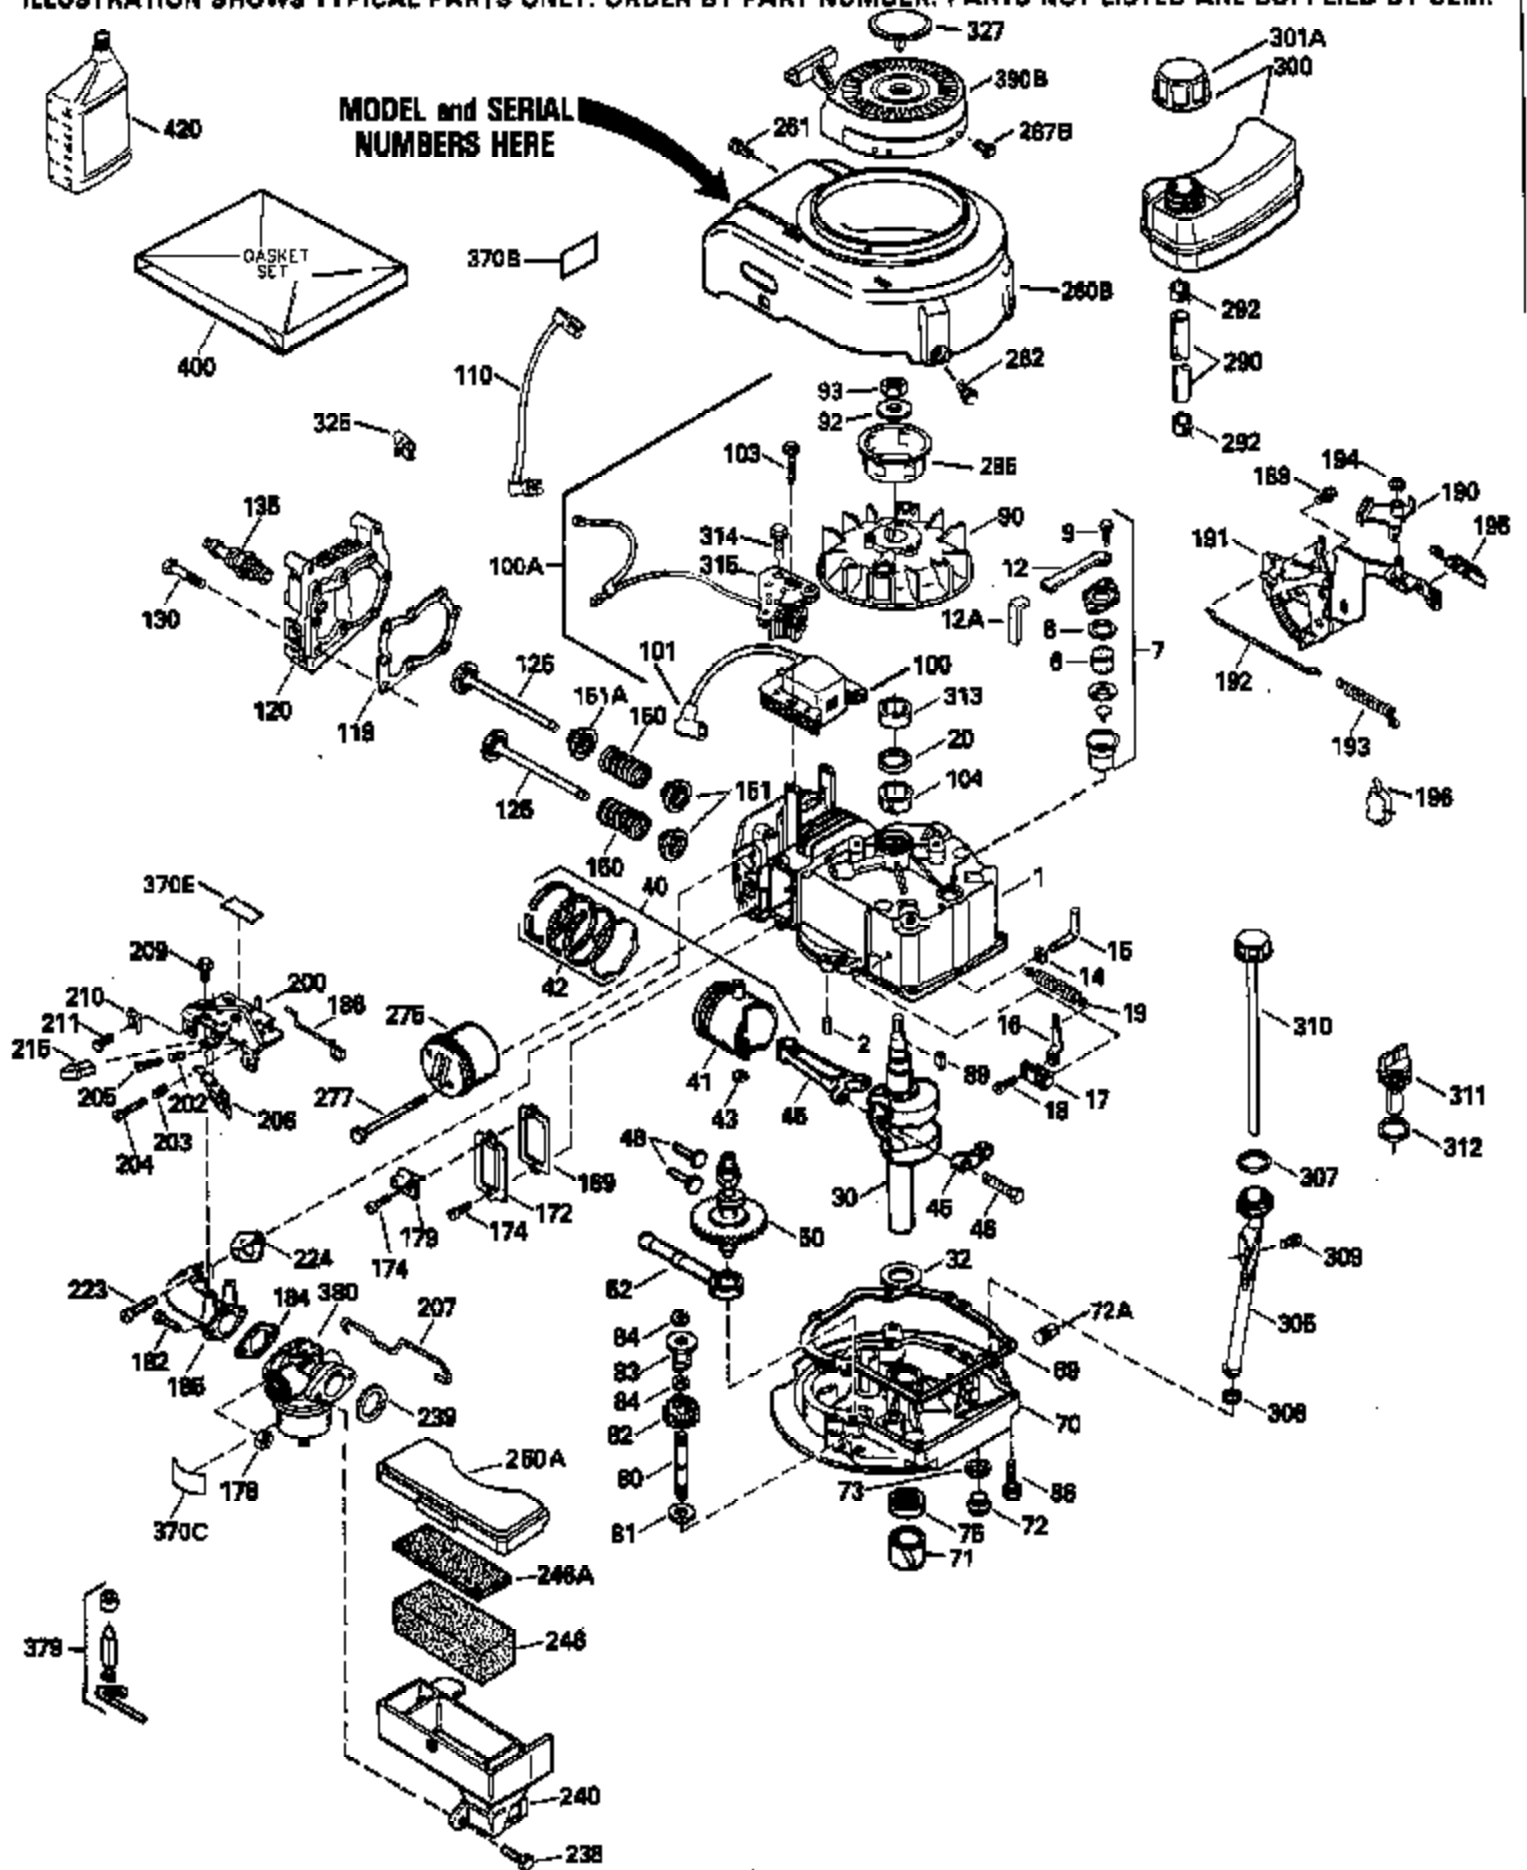

ILLUSTRATION SHOWS TYPICAL PARTS ONLY. ORDER BY PART NUMBER. PARTS NOT LISTED ARE SUPPLIED BY OEM.

Ref #	Part Number	Qty	Description
1	34975		Cylinder Ass'y. (Incl. 2, 8, 9 & 20) (2-1/2")
2	26727		Pin, Dowel
6	33734		Element, Breather
7	34214A		Breather Ass'y. (Incl. 6, 8, 9, 12 & 12A)
8	33735		* Gasket, Breather
9	30200		Screw, 10-24 x 9/16"
12	33886		Tube, Breather
14	28277		Washer
15	30589		Rod, Governor (Incl. 14)
16	31383A		Lever, Governor
17	31335		Clamp, Governor lever
18	650548		Screw, 8-32 x 5/16"
19	31361		Spring, Extension
20	32600		Seal, Oil
30	34463		Crankshaft Ass'y.
40	34514		Piston, Pin & Ring Set (Std.) (2-1/2" Bore)
40	34515		Piston, Pin & Ring Set (.010" OS)
40	34516		Piston, Pin & Ring Set (.020" OS)
41	32538B		Piston & Pin Ass'y. (Incl. 43)(Std.)(2-1/2")
41	32548B		Piston & Pin Ass'y. (Incl. 43) (.010" OS)
41	32549B		Piston & Pin Ass'y. (Incl. 43) (.020" OS)
42	28986		Ring Set (Std.) (2-1/2" Bore)
42	28987		Ring Set (.010" OS)
42	28988		Ring Set (.020" OS)
43	20381		Ring, Piston pin retaining
45	30963B		Rod Assy., Connecting (Incl. 46)
46	32610A		Bolt, Connecting rod
48	27241		Lifter, Valve
50	33148A		Camshaft
52	29914		Oil Pump Assy.
69	35261		* Gasket, Mounting flange
70	34831		Mounting Flange (Incl. 72, 72A, 73, 7 5 & 80)
72A	9556		Plug, Pipe
72	30572		Plug, Oil drain (Incl. 73)
73	28833		* Drain Plug Gasket (Not req. W/plastic plug)
75	26208		Seal, Oil
80	30574		Shaft, Governor
81	30590A		Washer, Flat
82	30591		Gear Assy., Governor (Incl. 81)
83	30588A		Spool, Governor
84	29193		Ring, Retaining
86	650488		Screw, 1/4-20 x 1-1/4"
89	611004		Flywheel Key
90	611046A		Flywheel
92	650815		Washer, Belleville
93	650816		Nut, Flywheel
100	730207		Magneto-to-Solid State Conversion Kit (Includes solid state module, solid state flywheel key, and instructions.)(Use as required on external ignition engines only.)
100	34443A		Solid State Assy.
101	610118		Cover, Spark plug
103	650814		Screw, Torx T-15, 10-24 x 1"
110	34231		Ground Wire
119	29953C		* Gasket, Cylinder head
120	34335		Head, Cylinder
125	29313C		Exhaust Valve (Std.) (Incl. 151)
125	29315C		Exhaust Valve (1/32" OS) (Incl. 151)