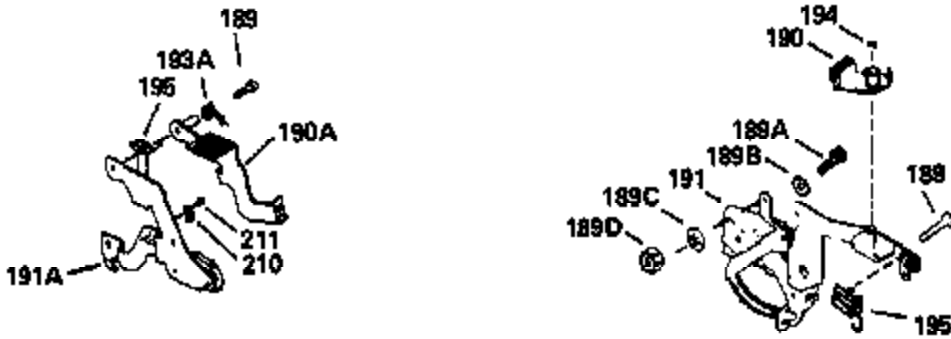

Ref #	Part Number	Qty	Description
420	730225		SAE 30, 4-Cycle Engine Oil (Quart)

ILLUSTRATION SHOWS TYPICAL PARTS ONLY. ORDER BY PART NUMBER. PARTS NOT LISTED ARE SUPPLIED BY OEM.

Ref #	Part Number	Qty	Description
118	730194		Rope Guide Kit (Use as required with 34476 fuel tank)
238	650806		Screw, 10-32 x 5/8"
246C	35705		Filter, Pre-Air (Optional)
260A	35491		Housing, Blower
262	650831		Screw, 1/4-20 x 15/32"
287B	650884		Screw, 8-32 x 1/2"
287A	650735		Screw, 10-24 x 3/8" (Use as required)
287A			Pop Rivet, (3/16" Dia.)(Purchase locally)
301	33032		Fuel Cap
327	35932		Plug, Starter
370	550223		Decal, Name
370A	34346		Decal, Instruction
390B	590635		Rewind Starter (Refer to Division 5, Section C, page 34 or Fiche 8, Grid G-9 for breakdown)