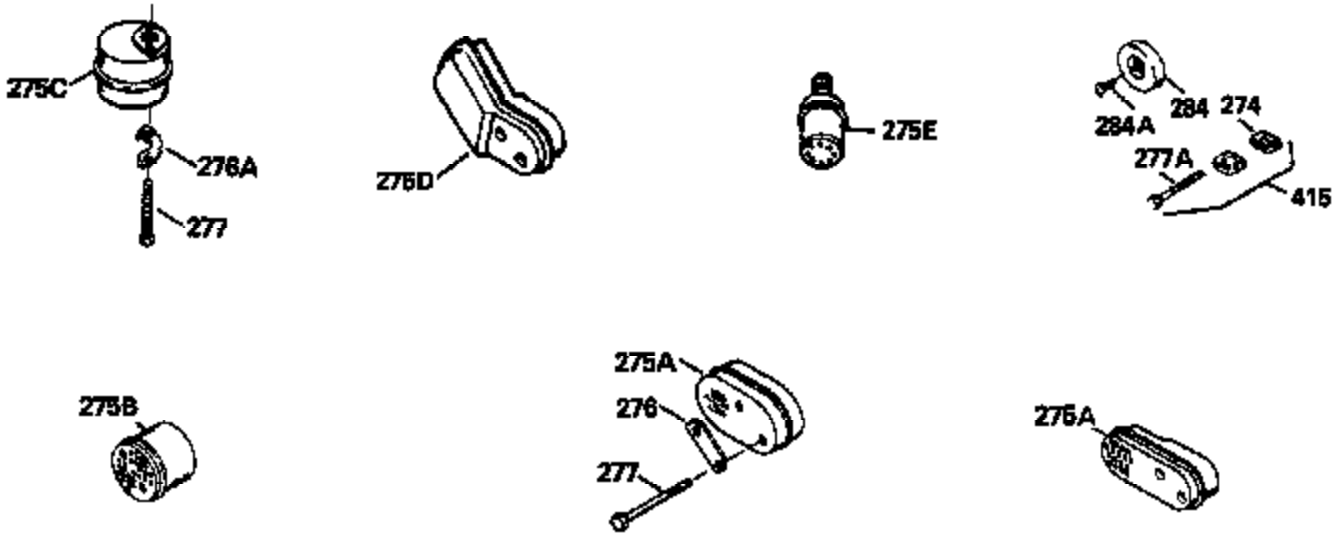

Ref #	Part Number	Qty	Description
420	730225		SAE 30, 4-Cycle Engine Oil (Quart)

ILLUSTRATION SHOWS TYPICAL PARTS ONLY. ORDER BY PART NUMBER. PARTS NOT LISTED ARE SUPPLIED BY OEM.

Ref #	Part Number	Qty	Description
118	730194		Rope Guide Kit (Use as required with 34476 fuel tank)
238	650806		Screw, 10-32 x 5/8"
246C	35705		Filter, Pre-Air (Optional)
260A	35491		Housing, Blower
262	650831		Screw, 1/4-20 x 15/32"
287B	650884		Screw, 8-32 x 1/2"
287A	650735		Screw, 10-24 x 3/8" (Use as required)
287A			Pop Rivet, (3/16" Dia.)(Purchase locally)
301	33032		Fuel Cap
327	35932		Plug, Starter
370	550223		Decal, Name
370A	34346		Decal, Instruction
390B	590635		Rewind Starter (Refer to Division 5, Section C, page 34 or Fiche 8, Grid G-9 for breakdown)