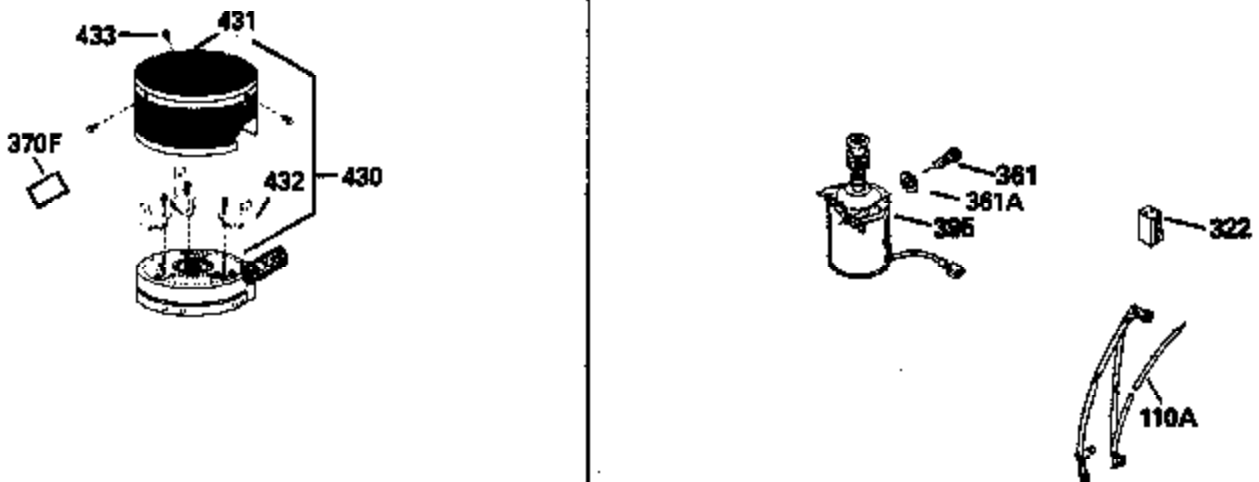

Ref #	Part Number	Qty	Description
420	730225		SAE 30, 4-Cycle Engine Oil (Quart)

ILLUSTRATION SHOWS TYPICAL PARTS ONLY. ORDER BY PART NUMBER. PARTS NOT LISTED ARE SUPPLIED BY OEM.

Ref #	Part Number	Qty	Description
118	730194		Rope Guide Kit (Use as required with 34476 fuel tank)
238	650806		Screw, 10-32 x 5/8"
246C	35705		Filter, Pre-Air (Optional)
260A	35491		Housing, Blower
262	650831		Screw, 1/4-20 x 15/32"
287B	650884		Screw, 8-32 x 1/2"
287A	650735		Screw, 10-24 x 3/8" (Use as required)
287A			Pop Rivet, (3/16" Dia.)(Purchase locally)
301	33032		Fuel Cap
327	35932		Plug, Starter
370	550223		Decal, Name
370A	34346		Decal, Instruction
390B	590635		Rewind Starter (Refer to Division 5, Section C, page 34 or Fiche 8, Grid G-9 for breakdown)