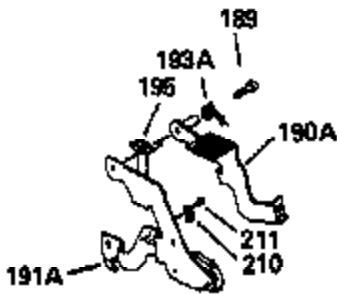

Ref #	Part Number	Qty	Description
274	26754A		* Gasket, Exhaust (Use as required)
277	650795		Screw, 1/4-20 x 2-1/4"
277A	30063		Screw, 1/4-20 x 1/2" (Use as required)
370F	34387		Decal, Instruction (Optional)
415	730162		Muffler Adap.Kit(Incl.274,277A)(Use a s req.)
430	730574		Debris Screen Kit (Incl. 370F,431-433)(Opt.)
431	35596		Screen, Debris (Optional)
432	35597		Bracket, Debris screen (Optional)
433	650910		Screw, 8-32 x 1/4" (Optional)