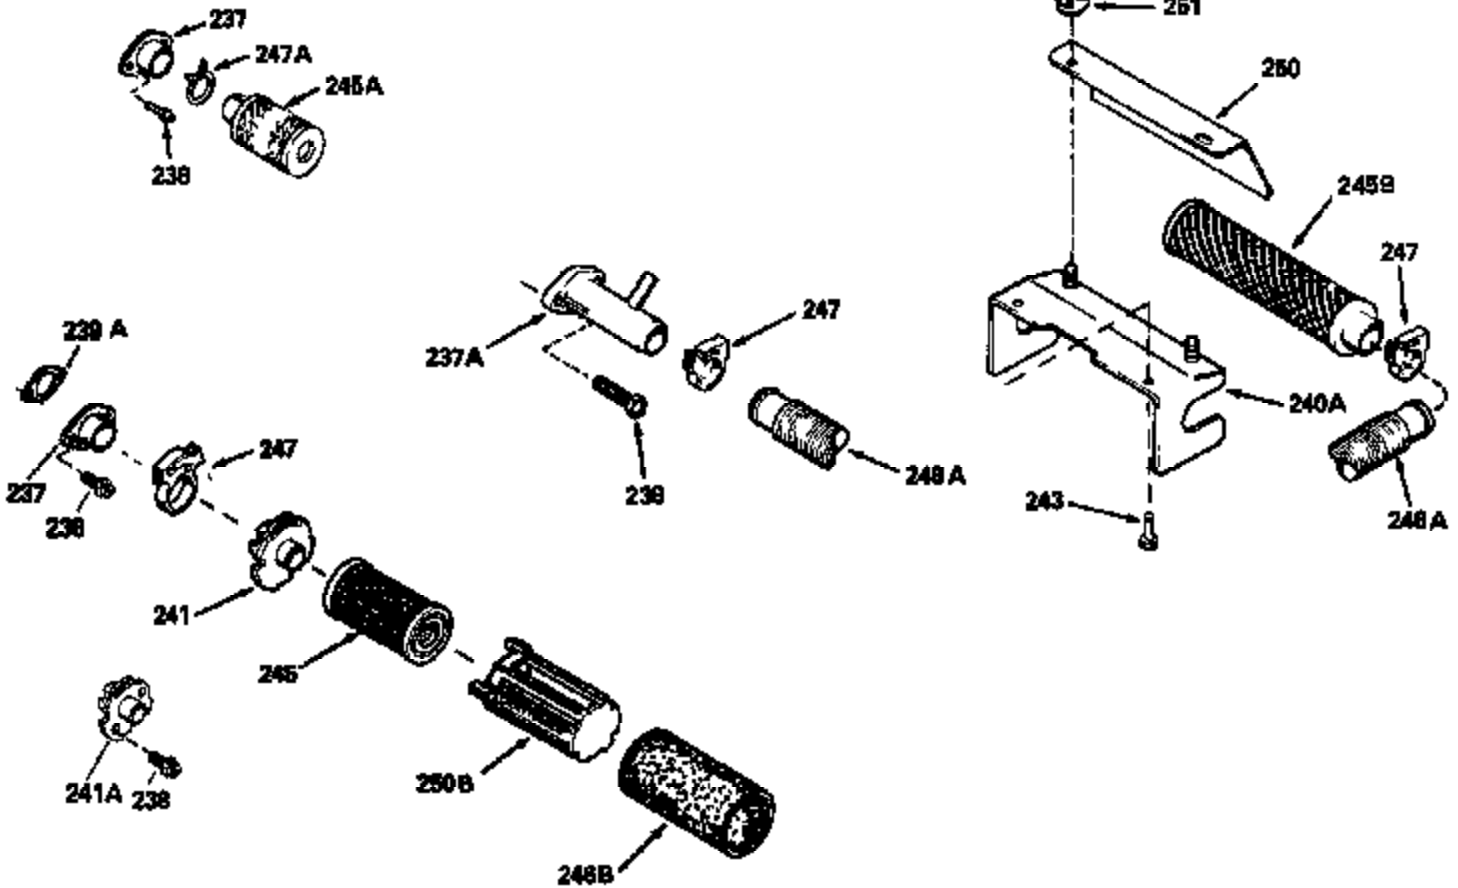

Ref #	Part Number	Qty	Description
19	31361		Spring, Extension
69	35261		* Gasket, Mounting flange
167	32924		Spring, Speed adjusting screw
168	650688		Screw, 10-32 x 1"
182	6201		Screw, 1/4-28 x 7/8"
185	31384A		Pipe, Intake (Incl. 224)
186	34337		Link, Governor spring
201	33150		Bracket, Over ride control
209	30200		Screw, 10-24 x 9/16"
223	650451		Screw, 1/4-20 x 1"
238	650806		Screw, 10-32 x 5/8"
246B	35435		Filter, Pre-Air (Use as required)