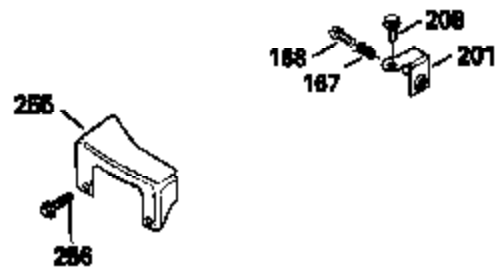

Ref #	Part Number	Qty	Description
19	31361		Spring, Extension
69	35261		* Gasket, Mounting flange
167	32924		Spring, Speed adjusting screw
168	650688		Screw, 10-32 x 1"
182	6201		Screw, 1/4-28 x 7/8"
185	31384A		Pipe, Intake (Incl. 224)
186	34337		Link, Governor spring
201	33150		Bracket, Over ride control
209	30200		Screw, 10-24 x 9/16"
223	650451		Screw, 1/4-20 x 1"
238	650806		Screw, 10-32 x 5/8"
246B	35435		Filter, Pre-Air (Use as required)