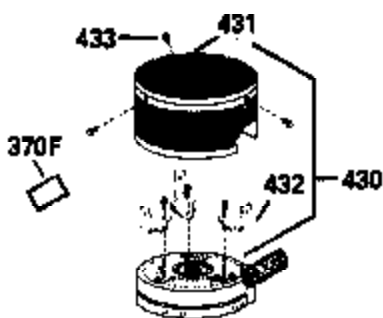

Ref #	Part Number	Qty	Description
210	27793		Clip, Conduit
211	28942		Screw, 10-32 x 3/8"
274	26754A		* Gasket, Exhaust (Use as required)
275E	30911		Muffler
277A	30063		Screw, 1/4-20 x 1/2" (Use as required)
370F	34387		Decal, Instruction (Optional)
415	730162		Muffler Adap.Kit(Incl.274,277A)(Use a s req.)
430	730574		Debris Screen Kit (Incl. 370F,431-433)(Opt.)
431	35596		Screen, Debris (Optional)
432	35597		Bracket, Debris screen (Optional)
433	650910		Screw, 8-32 x 1/4" (Optional)