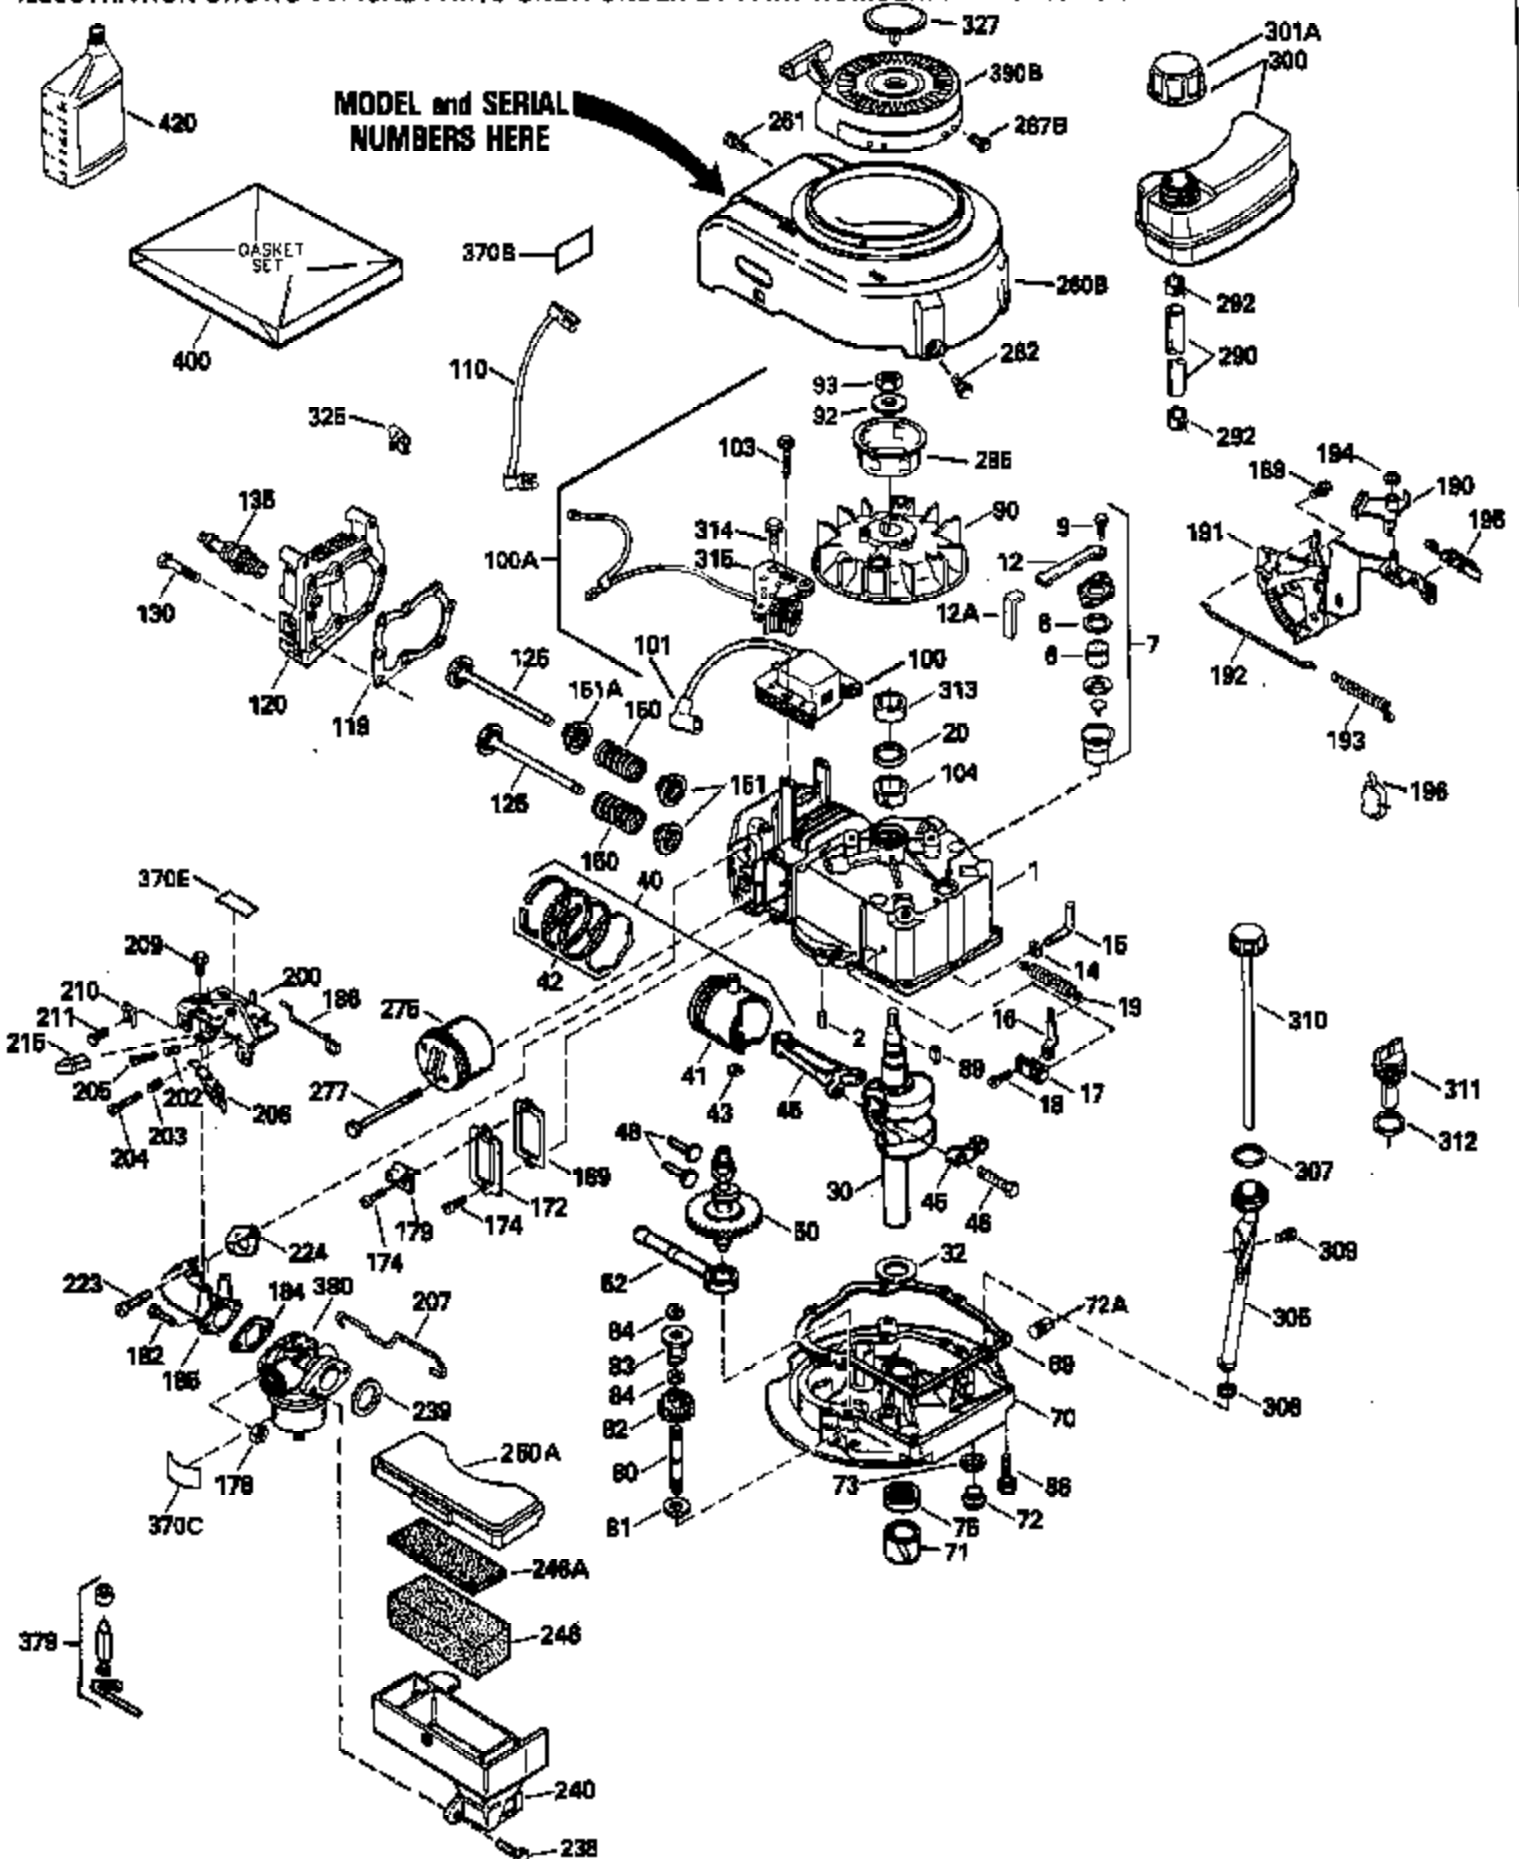

ILLUSTRATION SHOWS TYPICAL PARTS ONLY. ORDER BY PART NUMBER. PARTS NOT LISTED ARE SUPPLIED BY OEM.

Ref #	Part Number	Qty	Description
1	34975		Cylinder Ass'y. (Incl. 2, 8, 9 & 20) (2-1/2")
2	26727		Pin, Dowel
6	33734		Element, Breather
7	34214A		Breather Ass'y. (Incl. 6, 8, 9, 12 & 12A)
8	33735		* Gasket, Breather
9	30200		Screw, 10-24 x 9/16"
12	33886		Tube, Breather
14	28277		Washer
15	30589		Rod, Governor (Incl. 14)
16	31383A		Lever, Governor
17	31335		Clamp, Governor lever
18	650548		Screw, 8-32 x 5/16"
19	31361		Spring, Extension
20	32600		Seal, Oil
30	34467		Crankshaft Ass'y.
40	34514		Piston, Pin & Ring Set (Std.) (2-1/2" Bore)
40	34515		Piston, Pin & Ring Set (.010" OS)
40	34516		Piston, Pin & Ring Set (.020" OS)
41	32538B		Piston & Pin Ass'y. (Incl. 43)(Std.)(2-1/2")
41	32548B		Piston & Pin Ass'y. (Incl. 43) (.010" OS)
41	32549B		Piston & Pin Ass'y. (Incl. 43) (.020" OS)
42	28986		Ring Set (Std.) (2-1/2" Bore)
42	28987		Ring Set (.010" OS)
42	28988		Ring Set (.020" OS)
43	20381		Ring, Piston pin retaining
45	30963B		Rod Assy., Connecting (Incl. 46)
46	32610A		Bolt, Connecting rod
48	27241		Lifter, Valve
50	33148A		Camshaft
52	29914		Oil Pump Assy.
69	35261		* Gasket, Mounting flange
70	34831		Mounting Flange (Incl. 72, 72A, 73, 7 5 & 80)
72A	9556		Plug, Pipe
72	30572		Plug, Oil drain (Incl. 73)
73	28833		* Drain Plug Gasket (Not req. W/plastic plug)
75	26208		Seal, Oil
80	30574		Shaft, Governor
81	30590A		Washer, Flat
82	30591		Gear Assy., Governor (Incl. 81)
83	30588A		Spool, Governor
84	29193		Ring, Retaining
86	650488		Screw, 1/4-20 x 1-1/4"
89	611004		Flywheel Key
90	611046A		Flywheel
92	650815		Washer, Belleville
93	650816		Nut, Flywheel
100	730207		Magneto-to-Solid State Conversion Kit (Includes solid state module, solid state flywheel key, and instructions.)(Use as required on external ignition engines only.)
100	34443A		Solid State Assy.
101	610118		Cover, Spark plug
103	650814		Screw, Torx T-15, 10-24 x 1"
110	34231		Ground Wire
119	29953C		* Gasket, Cylinder head
120	34335		Head, Cylinder
125	29313C		Exhaust Valve (Std.) (Incl. 151)
125	29315C		Exhaust Valve (1/32" OS) (Incl. 151)