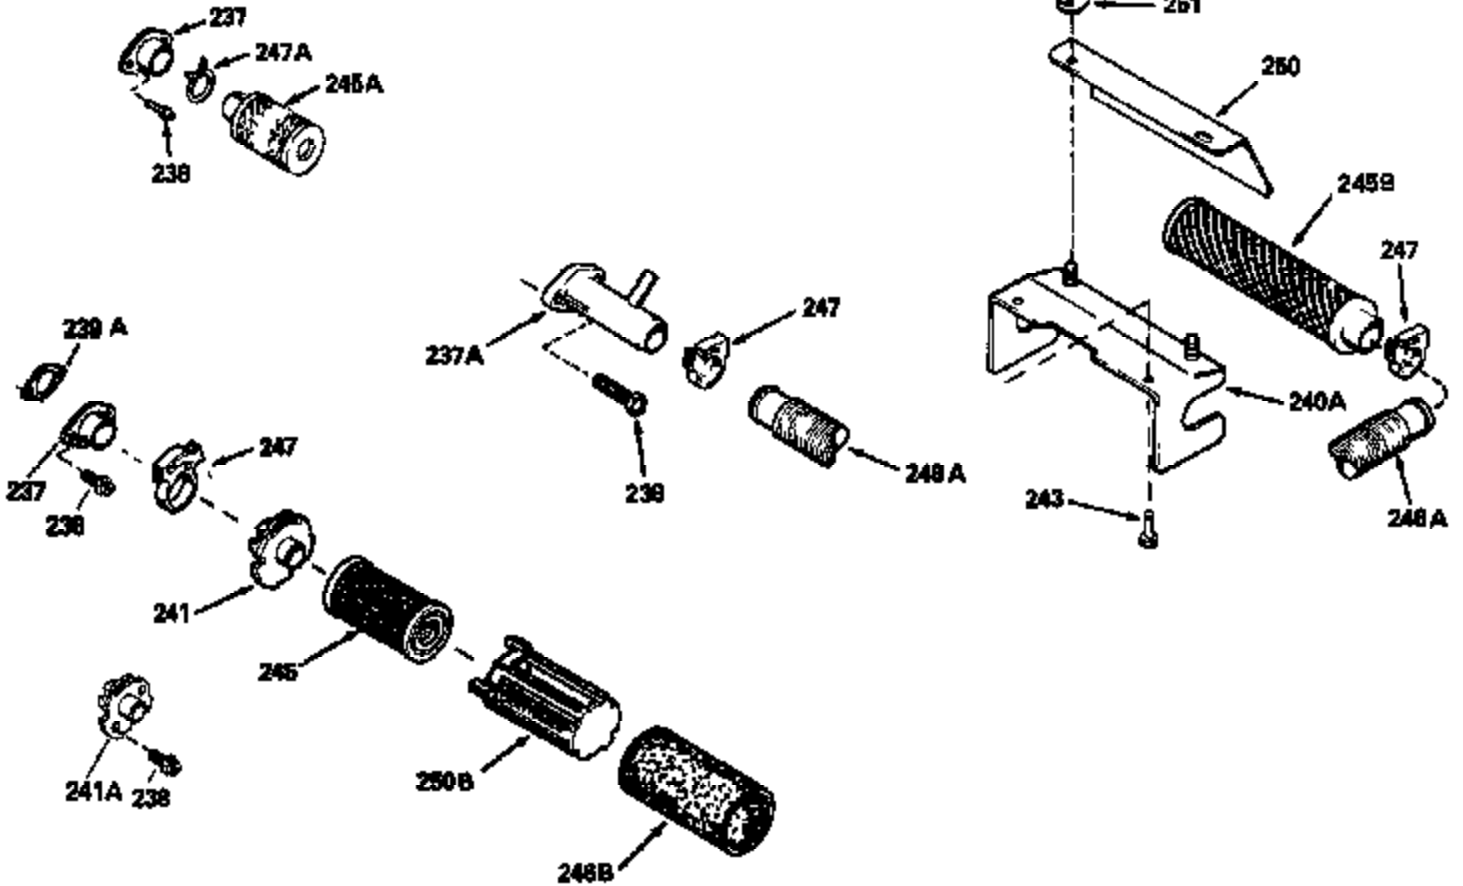

Ref #	Part Number	Qty	Description
19	31361		Spring, Extension
69	35261		* Gasket, Mounting flange
167	32924		Spring, Speed adjusting screw
168	650688		Screw, 10-32 x 1"
182	6201		Screw, 1/4-28 x 7/8"
185	31384A		Pipe, Intake (Incl. 224)
186	34337		Link, Governor spring
201	33150		Bracket, Over ride control
209	30200		Screw, 10-24 x 9/16"
223	650451		Screw, 1/4-20 x 1"
238	650806		Screw, 10-32 x 5/8"
246B	35435		Filter, Pre-Air (Use as required)