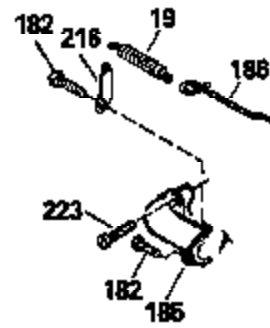

Ref #	Part Number	Qty	Description
19	31361		Spring, Extension
69	35261		* Gasket, Mounting flange
167	32924		Spring, Speed adjusting screw
168	650688		Screw, 10-32 x 1"
182	6201		Screw, 1/4-28 x 7/8"
185	31384A		Pipe, Intake (Incl. 224)
186	34337		Link, Governor spring
201	33150		Bracket, Over ride control
209	30200		Screw, 10-24 x 9/16"
223	650451		Screw, 1/4-20 x 1"
238	650806		Screw, 10-32 x 5/8"
246B	35435		Filter, Pre-Air (Use as required)