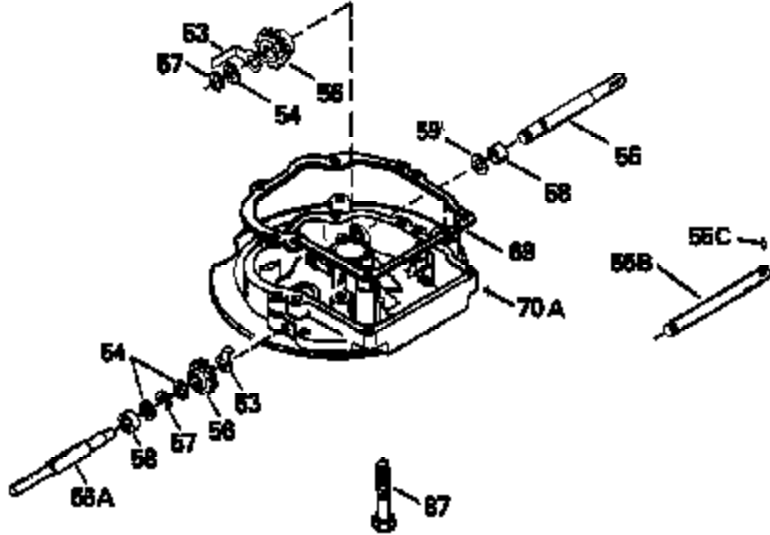

Ref #	Part Number	Qty	Description
19	31361		Spring, Extension
69	35261		* Gasket, Mounting flange
167	32924		Spring, Speed adjusting screw
168	650688		Screw, 10-32 x 1"
182	6201		Screw, 1/4-28 x 7/8"
185	31384A		Pipe, Intake (Incl. 224)
186	34337		Link, Governor spring
201	33150		Bracket, Over ride control
209	30200		Screw, 10-24 x 9/16"
223	650451		Screw, 1/4-20 x 1"
238	650806		Screw, 10-32 x 5/8"
246B	35435		Filter, Pre-Air (Use as required)