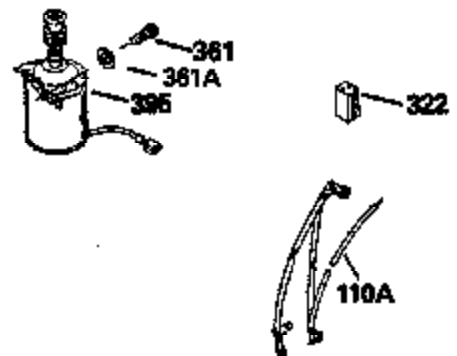

Ref #	Part Number	Qty	Description
210	27793		Clip, Conduit
211	28942		Screw, 10-32 x 3/8"
274	26754A		* Gasket, Exhaust (Use as required)
275E	30911		Muffler
277A	30063		Screw, 1/4-20 x 1/2" (Use as required)
370F	34387		Decal, Instruction (Optional)
415	730162		Muffler Adap.Kit(Incl.274,277A)(Use a s req.)
430	730574		Debris Screen Kit (Incl. 370F,431-433)(Opt.)
431	35596		Screen, Debris (Optional)
432	35597		Bracket, Debris screen (Optional)
433	650910		Screw, 8-32 x 1/4" (Optional)