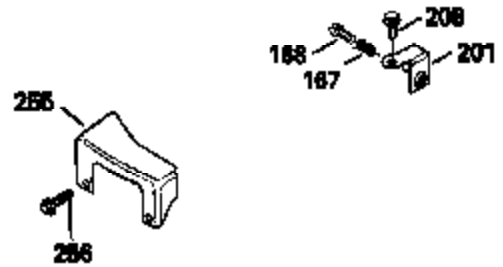

Ref #	Part Number	Qty	Description
19	31361		Spring, Extension
69	35261		* Gasket, Mounting flange
167	32924		Spring, Speed adjusting screw
168	650688		Screw, 10-32 x 1"
182	6201		Screw, 1/4-28 x 7/8"
185	31384A		Pipe, Intake (Incl. 224)
186	34337		Link, Governor spring
201	33150		Bracket, Over ride control
209	30200		Screw, 10-24 x 9/16"
223	650451		Screw, 1/4-20 x 1"
238	650806		Screw, 10-32 x 5/8"
246B	35435		Filter, Pre-Air (Use as required)