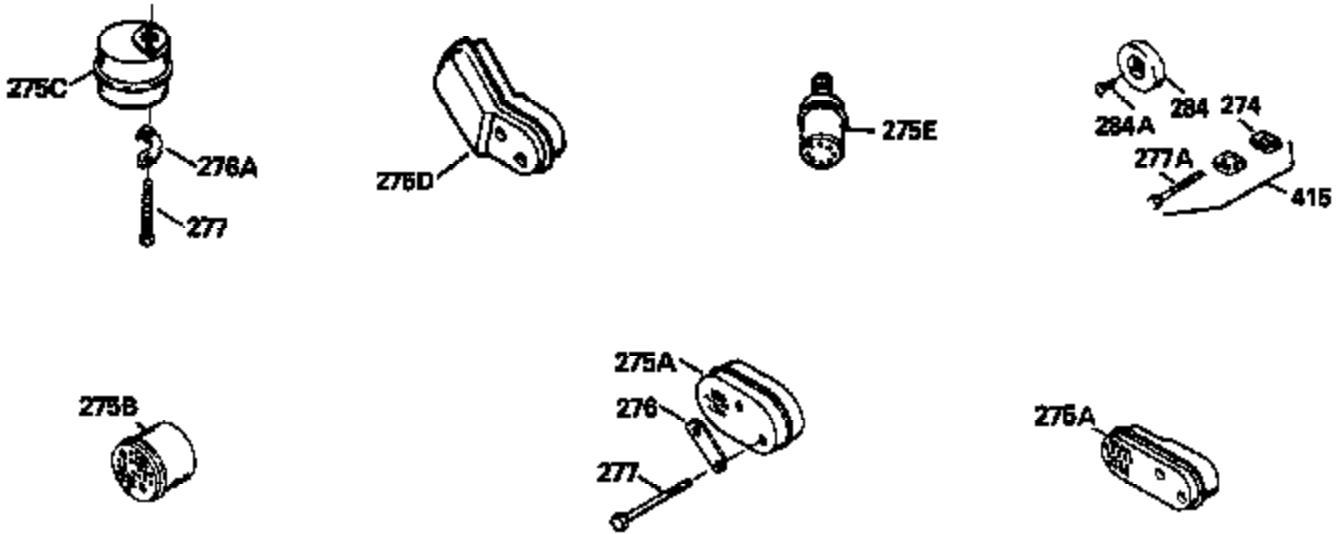

Ref #	Part Number	Qty	Description
210	27793		Clip, Conduit
211	28942		Screw, 10-32 x 3/8"
274	26754A		* Gasket, Exhaust (Use as required)
275E	30911		Muffler
277A	30063		Screw, 1/4-20 x 1/2" (Use as required)
370F	34387		Decal, Instruction (Optional)
415	730162		Muffler Adap.Kit(Incl.274,277A)(Use a s req.)
430	730574		Debris Screen Kit (Incl. 370F,431-433)(Opt.)
431	35596		Screen, Debris (Optional)
432	35597		Bracket, Debris screen (Optional)
433	650910		Screw, 8-32 x 1/4" (Optional)