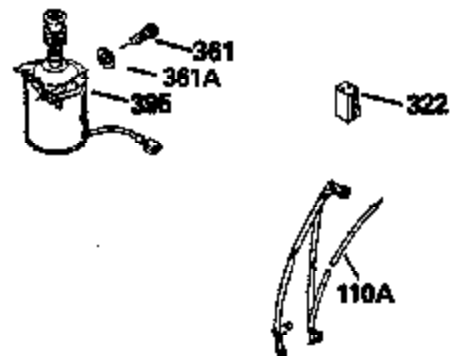

Ref #	Part Number	Qty	Description
210	27793		Clip, Conduit
211	28942		Screw, 10-32 x 3/8"
274	26754A		* Gasket, Exhaust (Use as required)
274	30081A		* Gasket, Exhaust
277A	30063		Screw, 1/4-20 x 1/2" (Use as required)
370F	34387		Decal, Instruction (Optional)
415	730162		Muffler Adap.Kit(Incl.274,277A)(Use a s req.)
430	730574		Debris Screen Kit (Incl. 370F,431-433)(Opt.)
431	35596		Screen, Debris (Optional)
432	35597		Bracket, Debris screen (Optional)
433	650910		Screw, 8-32 x 1/4" (Optional)