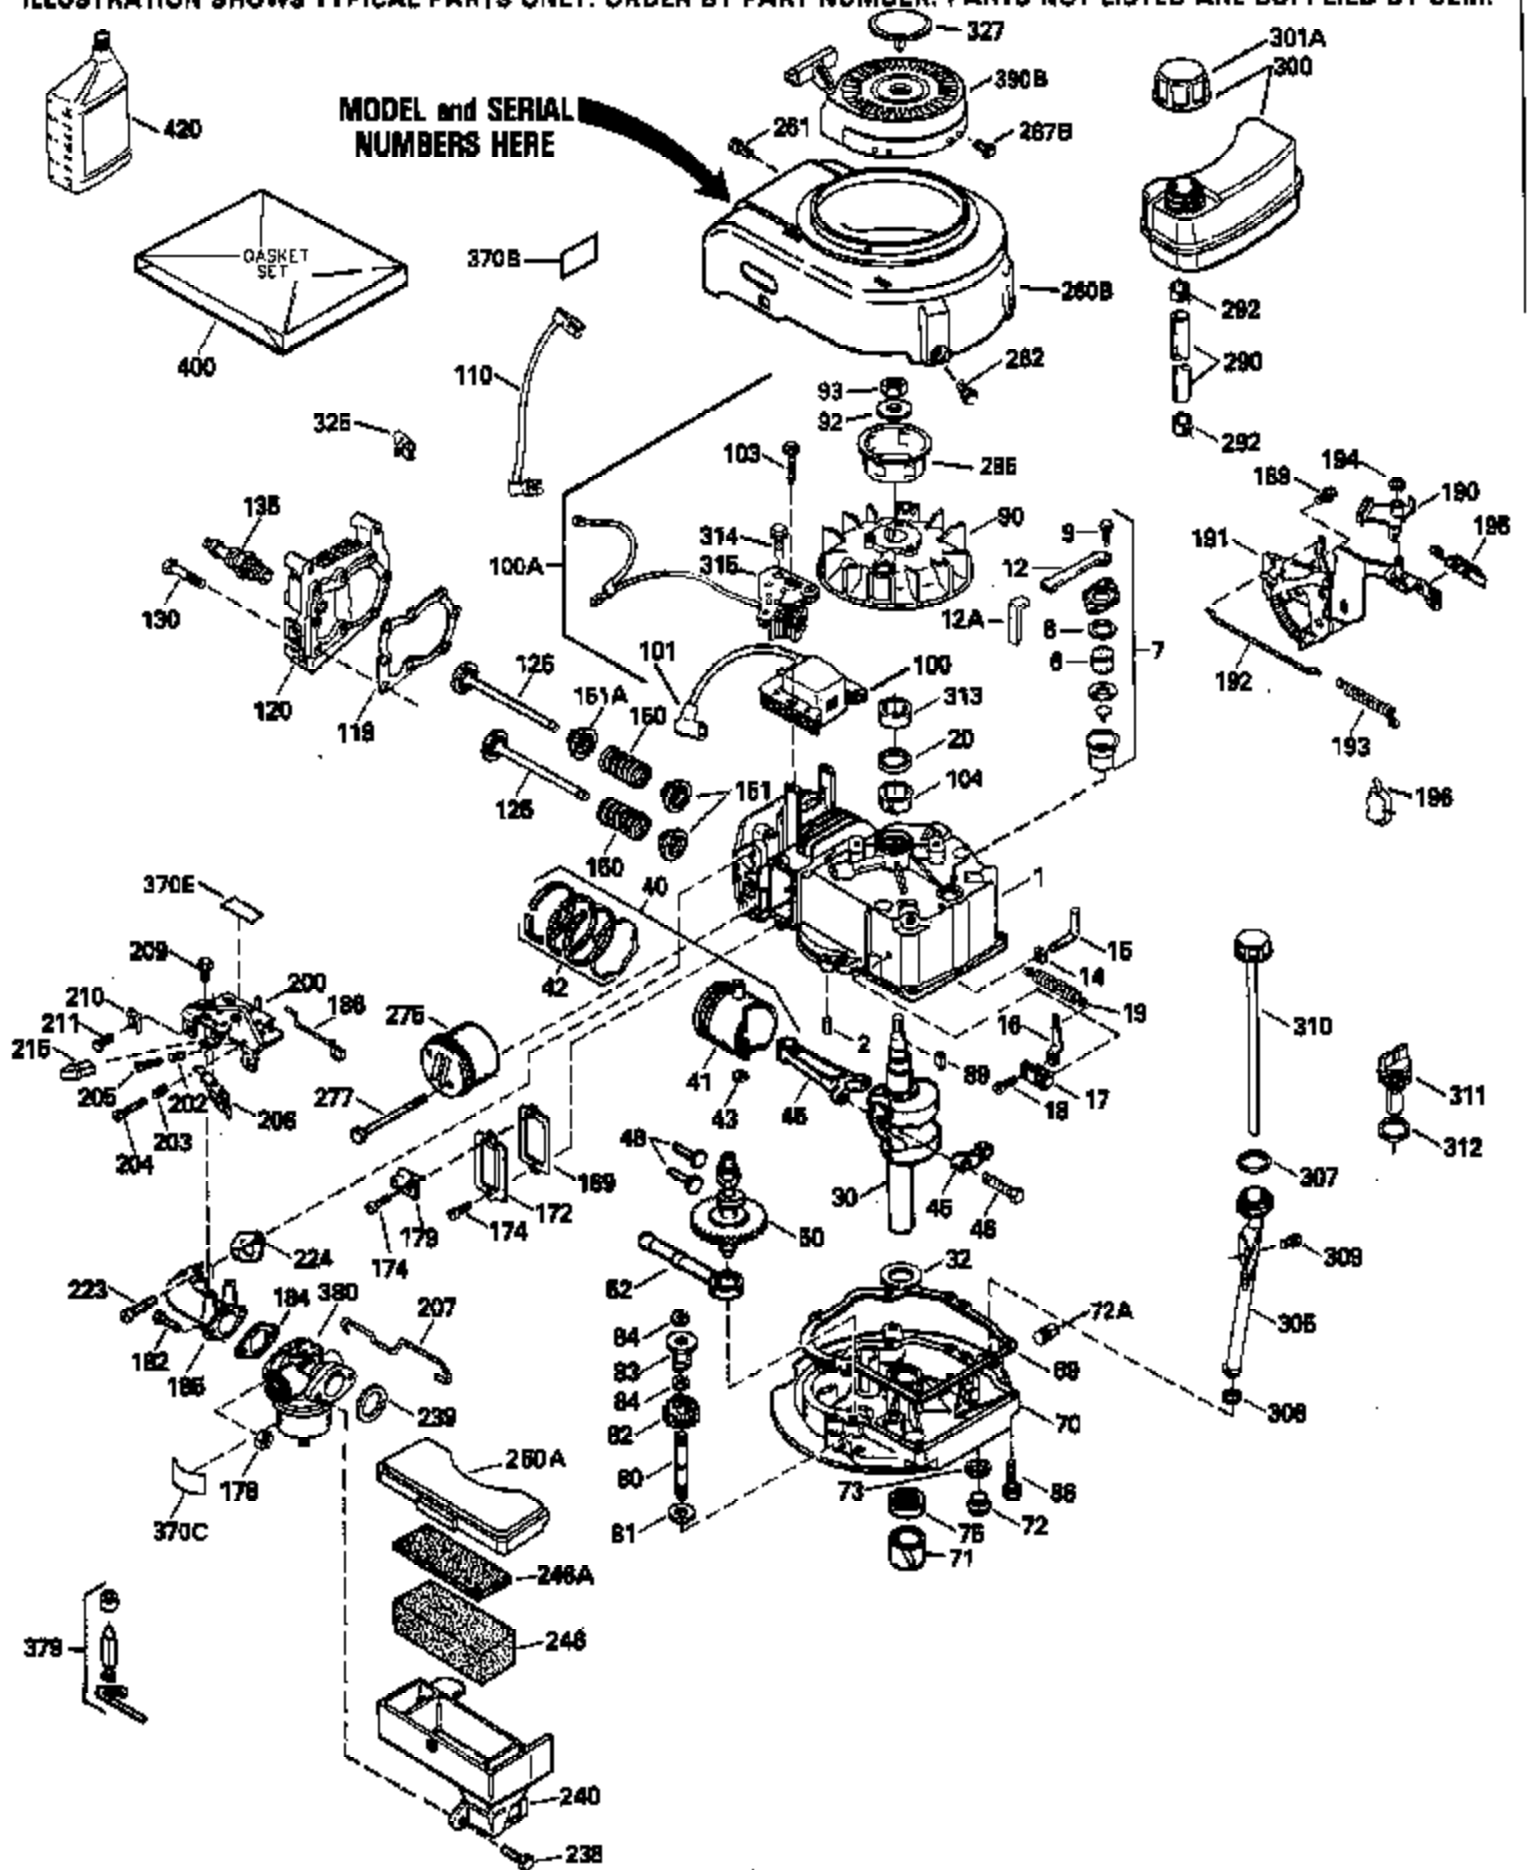

ILLUSTRATION SHOWS TYPICAL PARTS ONLY. ORDER BY PART NUMBER. PARTS NOT LISTED ARE SUPPLIED BY OEM.

Ref #	Part Number	Qty	Description
1	34472B		Cylinder Ass'y. (Incl. 2, 8, 9 & 20) (2-1/2")
2	26727		Pin, Dowel
6	33734		Element, Breather
7	34214A		Breather Ass'y. (Incl. 6, 8, 9, 12 & 12A)
8	33735		* Gasket, Breather
9	30200		Screw, 10-24 x 9/16"
12	33886		Tube, Breather
14	28277		Washer
15	30589		Rod, Governor (Incl. 14)
16	31383A		Lever, Governor
17	31335		Clamp, Governor lever
18	650548		Screw, 8-32 x 5/16"
19	31386		Spring, Governor
20	32600		Seal, Oil
30	34467		Crankshaft Ass'y.
40	34514		Piston, Pin & Ring Set (Std.) (2-1/2" Bore)
40	34515		Piston, Pin & Ring Set (.010" OS)
40	34516		Piston, Pin & Ring Set (.020" OS)
41	32538B		Piston & Pin Ass'y. (Incl. 43)(Std.)(2-1/2")
41	32548B		Piston & Pin Ass'y. (Incl. 43) (.010" OS)
41	32549B		Piston & Pin Ass'y. (Incl. 43) (.020" OS)
42	28986		Ring Set (Std.) (2-1/2" Bore)
42	28987		Ring Set (.010" OS)
42	28988		Ring Set (.020" OS)
43	20381		Ring, Piston pin retaining
45	30963B		Rod Assy., Connecting (Incl. 46)
46	32610A		Bolt, Connecting rod
48	27241		Lifter, Valve
50	33148A		Camshaft
52	29914		Oil Pump Assy.
69	35261		* Gasket, Mounting flange
70	35651B		Mounting Flange (Incl. 72, 72A, 73, 7 5 & 80)
72	30572		Plug, Oil drain (Incl. 73)
73	28833		* Drain Plug Gasket (Not req. W/plastic plug)
75	26208		Seal, Oil
80	30574		Shaft, Governor
81	30590A		Washer, Flat
82	30591		Gear Assy., Governor (Incl. 81)
83	30588A		Spool, Governor
84	29193		Ring, Retaining
86	650488		Screw, 1/4-20 x 1-1/4"
89	611004		Flywheel Key
90	611046A		Flywheel
92	650815		Washer, Belleville
93	650816		Nut, Flywheel
100	730207		Magneto-to-Solid State Conversion Kit (Includes solid state module, solid state flywheel key, and instructions.)(Use as required on external ignition engines only.)
100	34443A		Solid State Assy.
101	610118		Cover, Spark plug
103	650814		Screw, Torx T-15, 10-24 x 1"
110	34231		Ground Wire
119	29953C		* Gasket, Cylinder head
120	34335		Head, Cylinder
125	29313C		Exhaust Valve (Std.) (Incl. 151)
125	29315C		Exhaust Valve (1/32" OS) (Incl. 151)
126	29314B		Intake Valve (Std.) (Incl. 151)