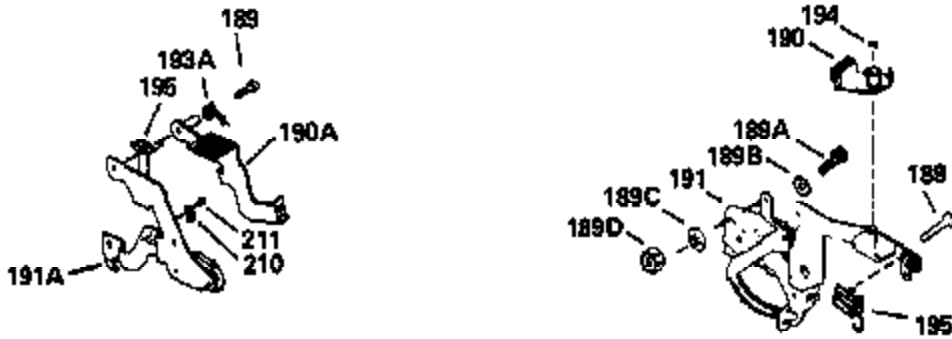

Ref #	Part Number	Qty	Description
210	27793		Clip, Conduit
211	28942		Screw, 10-32 x 3/8"
274	26754A		* Gasket, Exhaust (Use as required)
274	30081A		* Gasket, Exhaust
277A	30063		Screw, 1/4-20 x 1/2" (Use as required)
370F	34387		Decal, Instruction (Optional)
415	730162		Muffler Adap.Kit(Incl.274,277A)(Use a s req.)
430	730574		Debris Screen Kit (Incl. 370F,431-433)(Opt.)
431	35596		Screen, Debris (Optional)
432	35597		Bracket, Debris screen (Optional)
433	650910		Screw, 8-32 x 1/4" (Optional)