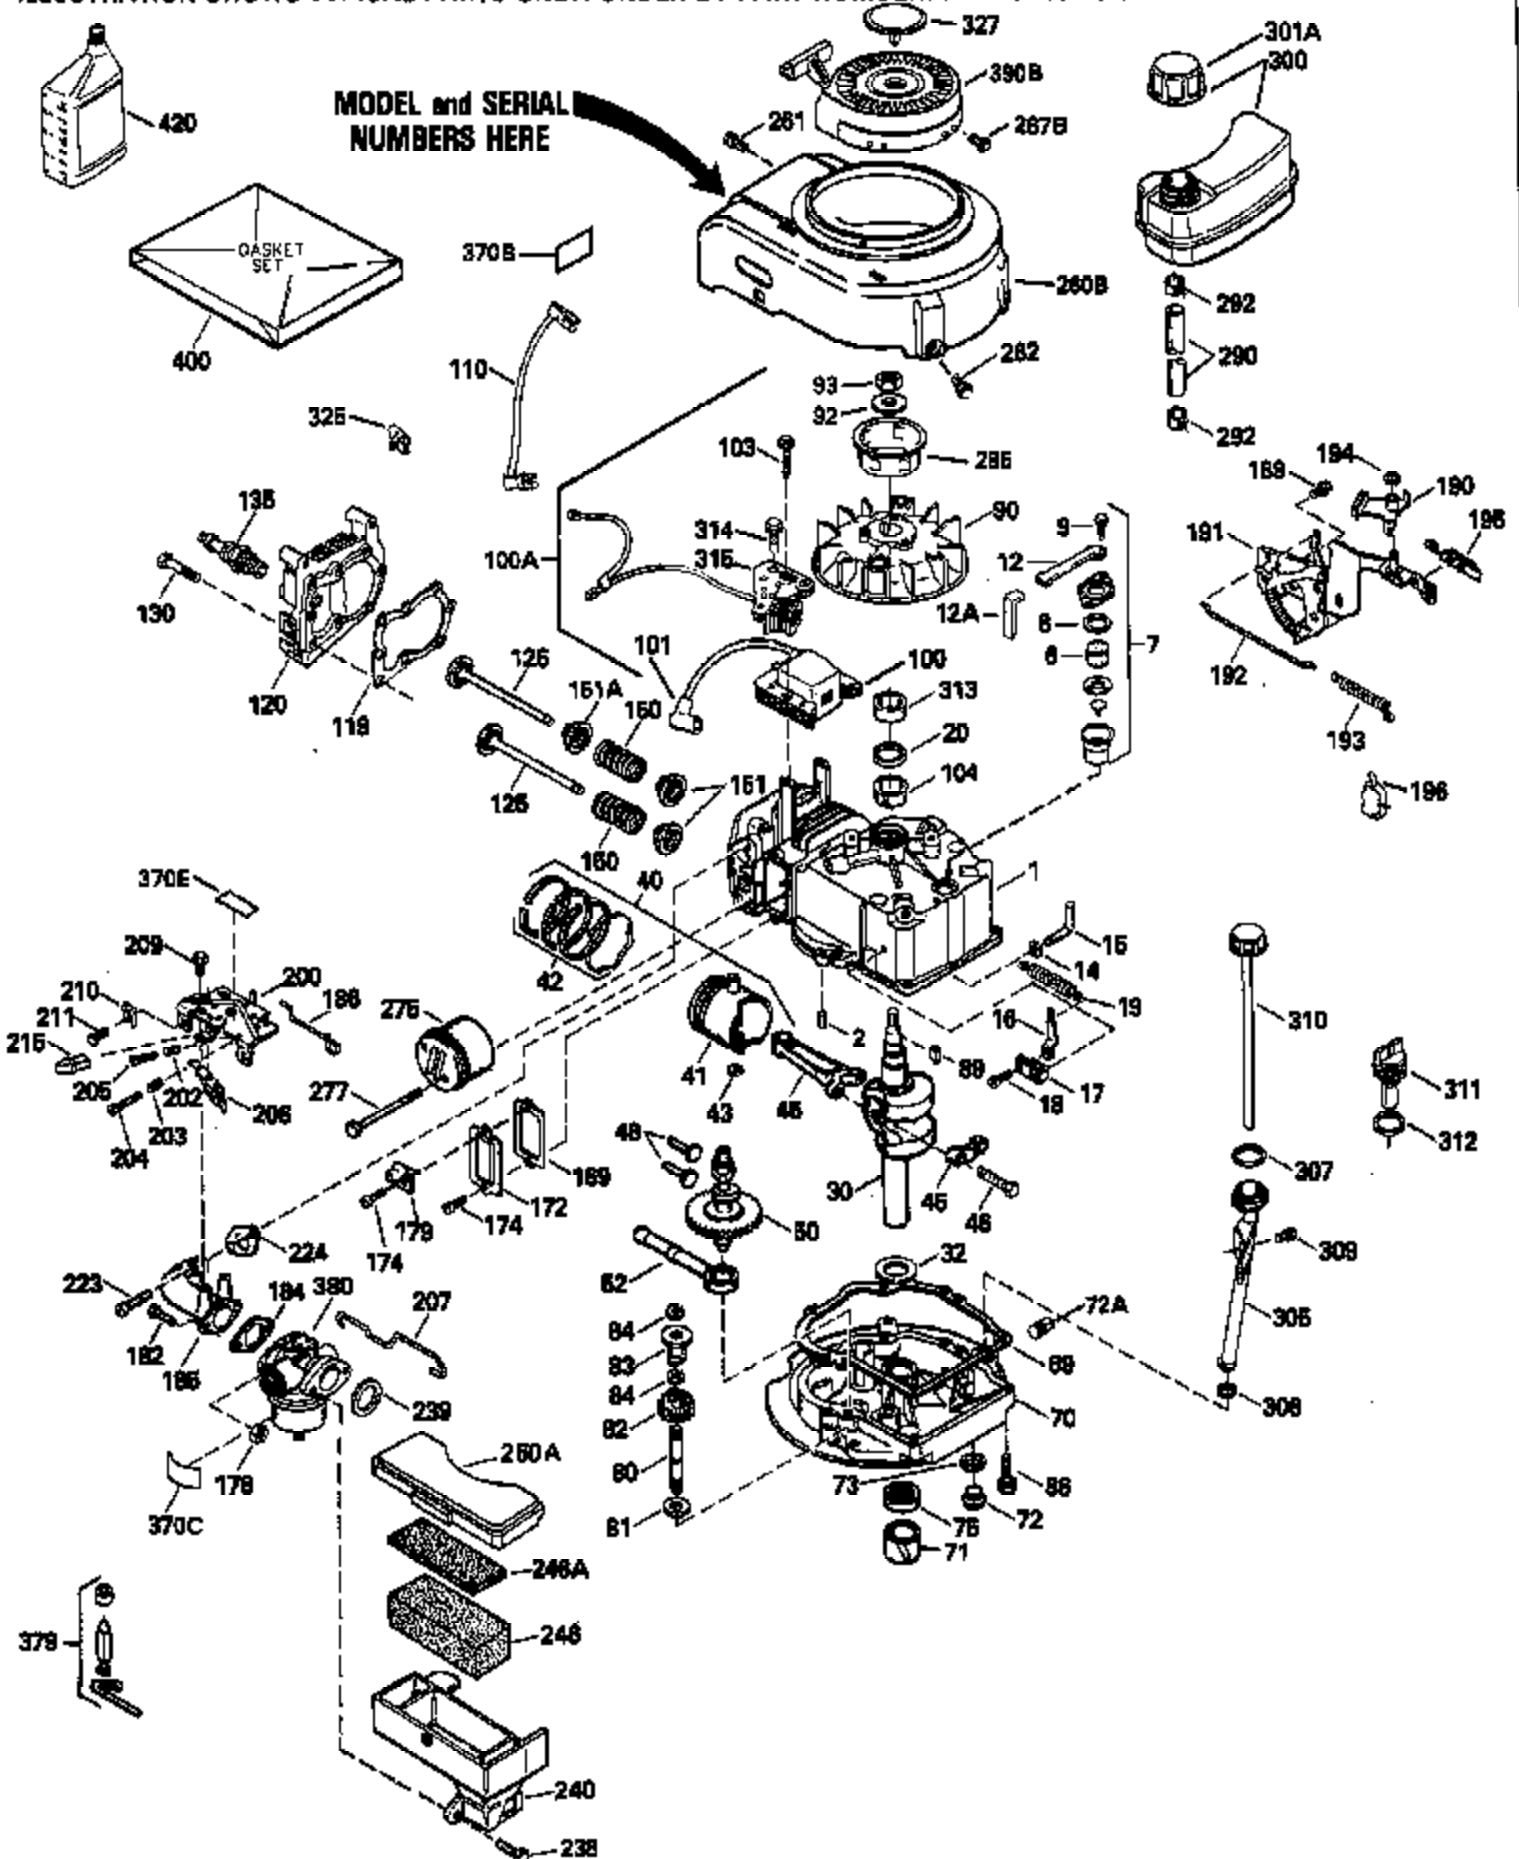

ILLUSTRATION SHOWS TYPICAL PARTS ONLY. ORDER BY PART NUMBER. PARTS NOT LISTED ARE SUPPLIED BY OEM.

Ref #	Part Number	Qty	Description
1	34472B		Cylinder Ass'y. (Incl. 2, 8, 9 & 20) (2-1/2")
2	26727		Pin, Dowel
6	33734		Element, Breather
7	34214A		Breather Ass'y. (Incl. 6, 8, 9, 12 & 12A)
8	33735		* Gasket, Breather
9	30200		Screw, 10-24 x 9/16"
12	33886		Tube, Breather
14	28277		Washer
15	30589		Rod, Governor (Incl. 14)
16	31383A		Lever, Governor
17	31335		Clamp, Governor lever
18	650548		Screw, 8-32 x 5/16"
19	31361		Spring, Extension
20	32600		Seal, Oil
30	34467		Crankshaft Ass'y.
40	34514		Piston, Pin & Ring Set (Std.) (2-1/2" Bore)
40	34515		Piston, Pin & Ring Set (.010" OS)
40	34516		Piston, Pin & Ring Set (.020" OS)
41	32538B		Piston & Pin Ass'y. (Incl. 43)(Std.)(2-1/2")
41	32548B		Piston & Pin Ass'y. (Incl. 43) (.010" OS)
41	32549B		Piston & Pin Ass'y. (Incl. 43) (.020" OS)
42	28986		Ring Set (Std.) (2-1/2" Bore)
42	28987		Ring Set (.010" OS)
42	28988		Ring Set (.020" OS)
43	20381		Ring, Piston pin retaining
45	30963B		Rod Assy., Connecting (Incl. 46)
46	32610A		Bolt, Connecting rod
48	27241		Lifter, Valve
50	33148A		Camshaft
52	29914		Oil Pump Assy.
69	35261		* Gasket, Mounting flange
70	35651B		Mounting Flange (Incl. 72, 72A, 73, 7 5 & 80)
72	30572		Plug, Oil drain (Incl. 73)
73	28833		* Drain Plug Gasket (Not req. W/plastic plug)
75	26208		Seal, Oil
80	30574		Shaft, Governor
81	30590A		Washer, Flat
82	30591		Gear Assy., Governor (Incl. 81)
83	30588A		Spool, Governor
84	29193		Ring, Retaining
86	650488		Screw, 1/4-20 x 1-1/4"
89	611004		Flywheel Key
90	611046A		Flywheel
92	650815		Washer, Belleville
93	650816		Nut, Flywheel
100	730207		Magneto-to-Solid State Conversion Kit (Includes solid state module, solid state flywheel key, and instructions.)(Use as required on external ignition engines only.)
100	34443A		Solid State Assy.
101	610118		Cover, Spark plug
103	650814		Screw, Torx T-15, 10-24 x 1"
110	34231		Ground Wire
119	29953C		* Gasket, Cylinder head
120	34335		Head, Cylinder
125	29313C		Exhaust Valve (Std.) (Incl. 151)
125	29315C		Exhaust Valve (1/32" OS) (Incl. 151)
126	29314B		Intake Valve (Std.) (Incl. 151)