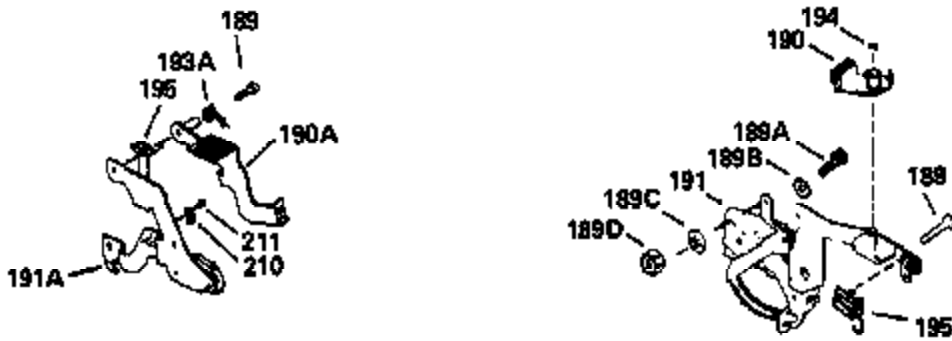

Ref #	Part Number	Qty	Description
210	27793		Clip, Conduit
211	28942		Screw, 10-32 x 3/8"
274	26754A		* Gasket, Exhaust (Use as required)
274	30081A		* Gasket, Exhaust
277A	30063		Screw, 1/4-20 x 1/2" (Use as required)
370F	34387		Decal, Instruction (Optional)
415	730162		Muffler Adap.Kit(Incl.274,277A)(Use a s req.)
430	730574		Debris Screen Kit (Incl. 370F,431-433)(Opt.)
431	35596		Screen, Debris (Optional)
432	35597		Bracket, Debris screen (Optional)
433	650910		Screw, 8-32 x 1/4" (Optional)