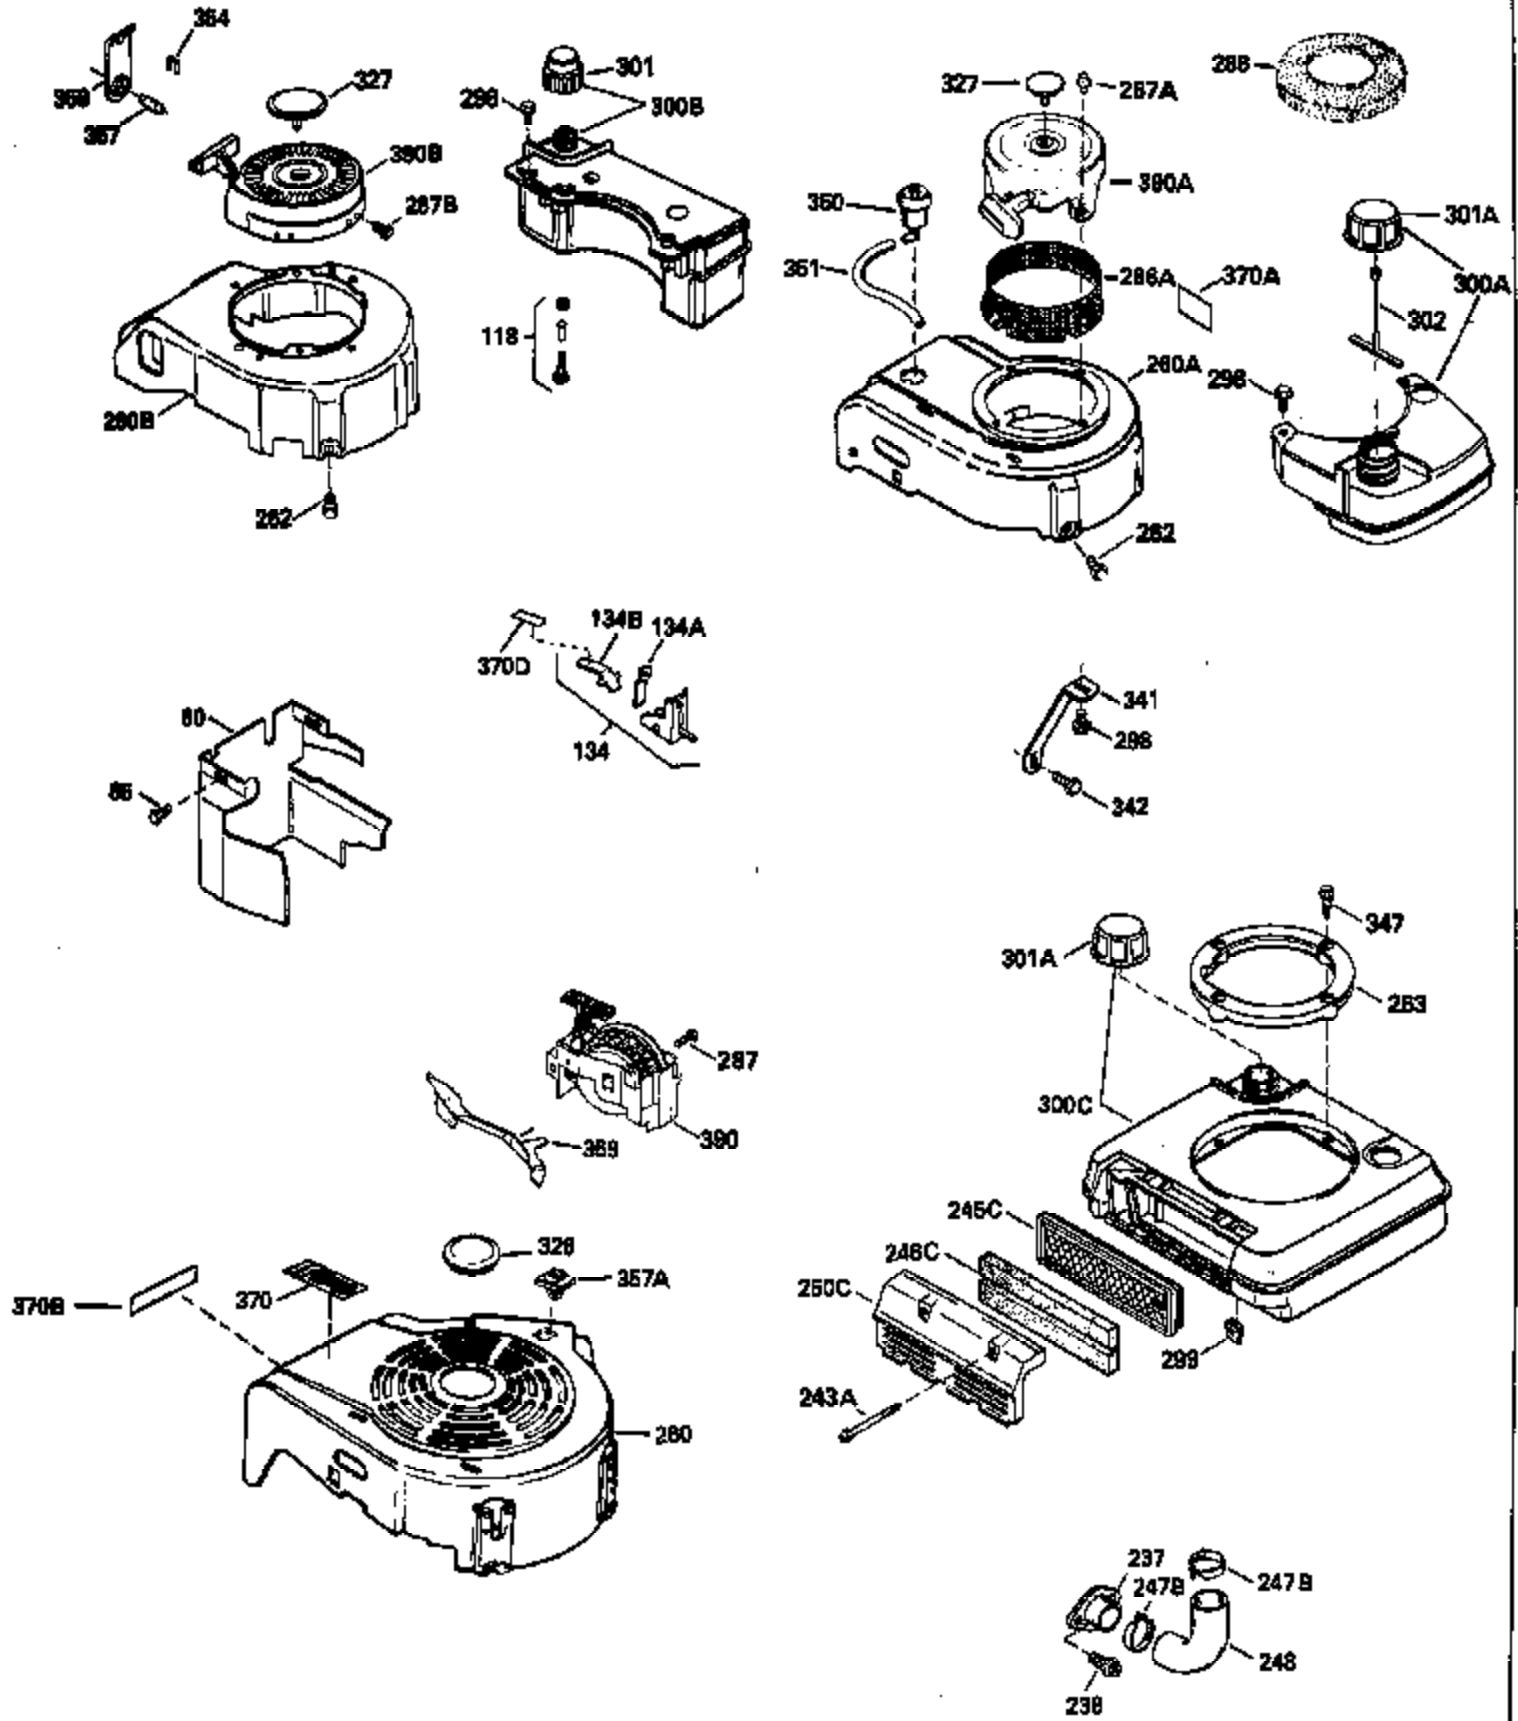

ILLUSTRATION SHOWS TYPICAL PARTS ONLY. ORDER BY PART NUMBER. PARTS NOT LISTED ARE SUPPLIED BY OEM.

Ref #	Part Number	Qty	Description
118	730194		Rope Guide Kit (Use as required with 34476 fuel tank)
238	650806		Screw, 10-32 x 5/8"
246C	35705		Filter, Pre-Air (Optional)
260	34932		Housing, Blower
262	650831		Screw, 1/4-20 x 15/32"
287	650802		Screw, 1/4-20 x 5/8"
287A	650735		Screw, 10-24 x 3/8" (Use as required)
287A			Pop Rivet, (3/16" Dia.)(Purchase locally)
301	33032		Fuel Cap
326	34113		Plug, Screen
370	550223		Decal, Name
370A	34346		Decal, Instruction
390	590531		Side Mount Rewind Starter (Refer to Division 5, Section C, page 32 or Fiche 8, Grid G-8 for breakdown)