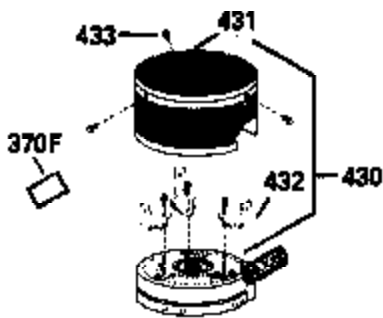

Ref #	Part Number	Qty	Description
210	27793		Clip, Conduit
211	28942		Screw, 10-32 x 3/8"
274	26754A		* Gasket, Exhaust (Use as required)
274	30081A		* Gasket, Exhaust
277A	30063		Screw, 1/4-20 x 1/2" (Use as required)
370F	34387		Decal, Instruction (Optional)
415	730162		Muffler Adap.Kit(Incl.274,277A)(Use a s req.)
430	730574		Debris Screen Kit (Incl. 370F,431-433)(Opt.)
431	35596		Screen, Debris (Optional)
432	35597		Bracket, Debris screen (Optional)
433	650910		Screw, 8-32 x 1/4" (Optional)