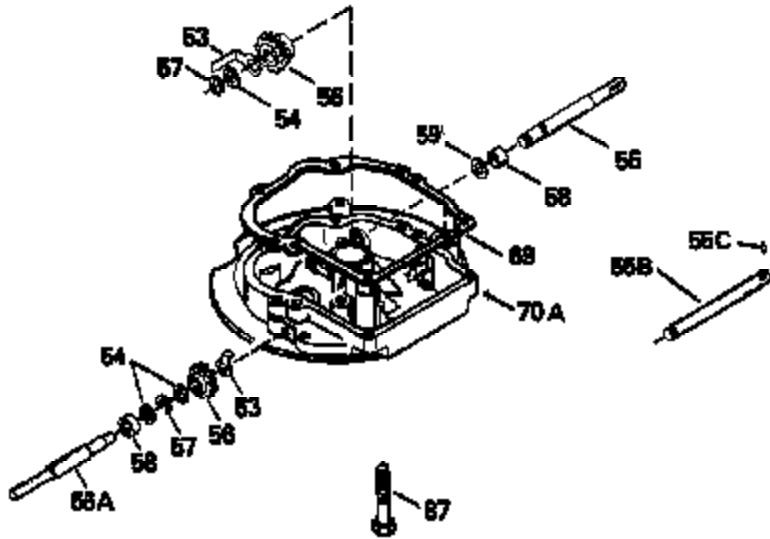

Ref #	Part Number	Qty	Description
19	31361		Spring, Extension
69	35261		* Gasket, Mounting flange
167	32924		Spring, Speed adjusting screw
168	650688		Screw, 10-32 x 1"
182	6201		Screw, 1/4-28 x 7/8"
185	31384A		Pipe, Intake (Incl. 224)
186	34358		Link, Governor spring
201	33150		Bracket, Over ride control
209	30200		Screw, 10-24 x 9/16"
223	650451		Screw, 1/4-20 x 1"
238	650806		Screw, 10-32 x 5/8"
246B	35435		Filter, Pre-Air (Use as required)