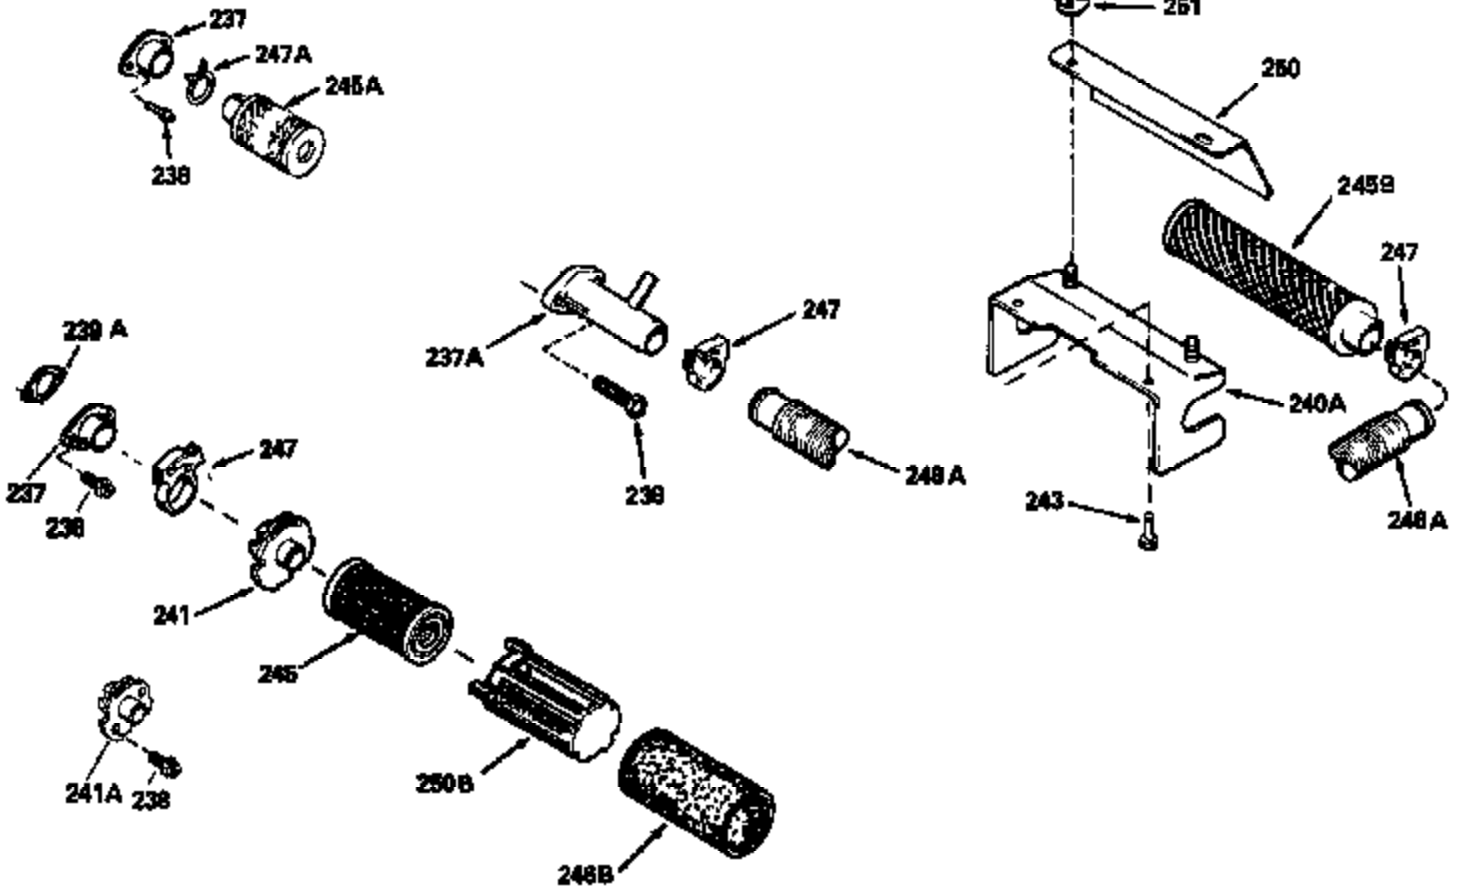

Ref #	Part Number	Qty	Description
19	31361		Spring, Extension
69	35261		* Gasket, Mounting flange
167	32924		Spring, Speed adjusting screw
168	650688		Screw, 10-32 x 1"
182	6201		Screw, 1/4-28 x 7/8"
185	31384A		Pipe, Intake (Incl. 224)
186	34358		Link, Governor spring
201	33150		Bracket, Over ride control
209	30200		Screw, 10-24 x 9/16"
223	650451		Screw, 1/4-20 x 1"
238	650806		Screw, 10-32 x 5/8"
246B	35435		Filter, Pre-Air (Use as required)