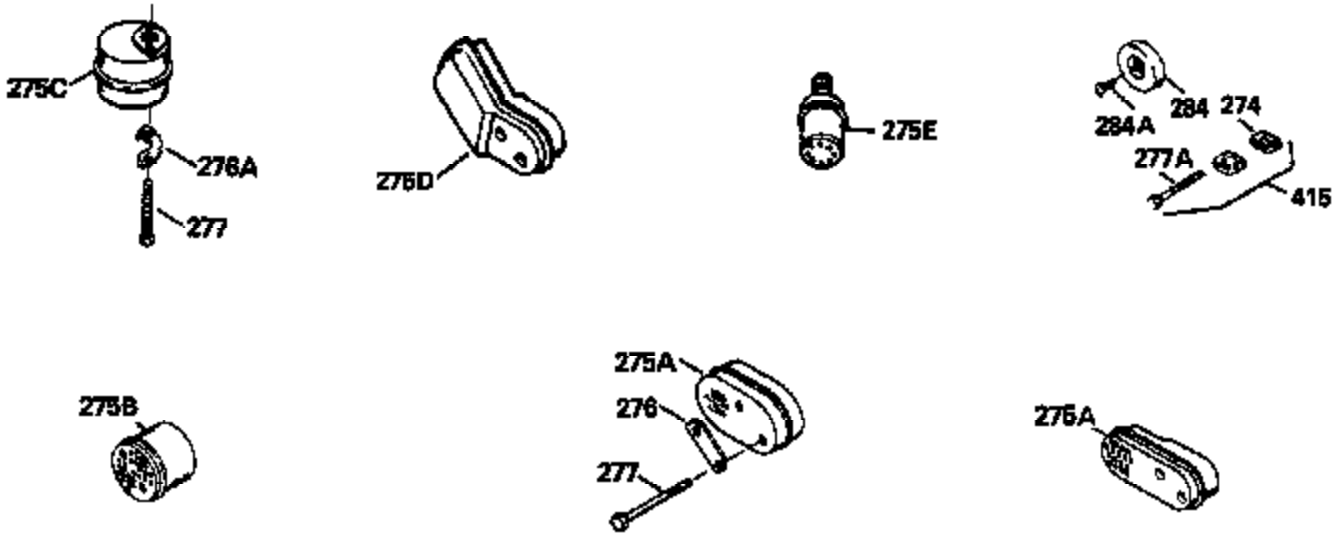

Ref #	Part Number	Qty	Description
210	27793		Clip, Conduit
211	28942		Screw, 10-32 x 3/8"
274	26754A		* Gasket, Exhaust (Use as required)
274	30081A		* Gasket, Exhaust
277A	30063		Screw, 1/4-20 x 1/2" (Use as required)
370F	34387		Decal, Instruction (Optional)
415	730162		Muffler Adap.Kit(Incl.274,277A)(Use a s req.)
430	730574		Debris Screen Kit (Incl. 370F,431-433)(Opt.)
431	35596		Screen, Debris (Optional)
432	35597		Bracket, Debris screen (Optional)
433	650910		Screw, 8-32 x 1/4" (Optional)