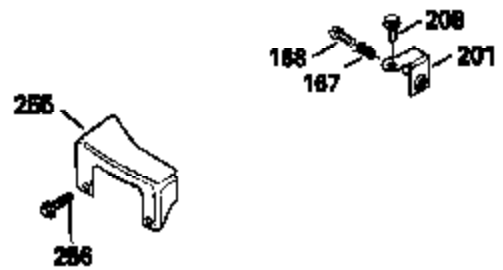

Ref #	Part Number	Qty	Description
19	31361		Spring, Extension
69	35261		* Gasket, Mounting flange
167	32924		Spring, Speed adjusting screw
168	650688		Screw, 10-32 x 1"
182	6201		Screw, 1/4-28 x 7/8"
185	31384A		Pipe, Intake (Incl. 224)
186	34358		Link, Governor spring
201	33150		Bracket, Over ride control
209	30200		Screw, 10-24 x 9/16"
223	650451		Screw, 1/4-20 x 1"
238	650806		Screw, 10-32 x 5/8"
246B	35435		Filter, Pre-Air (Use as required)