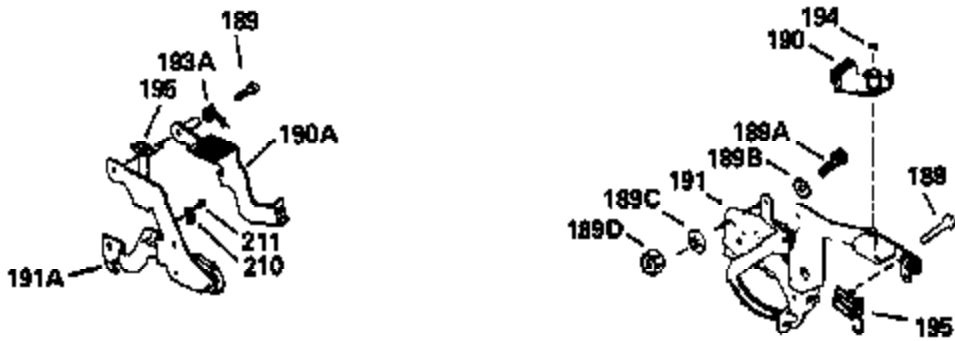

Ref #	Part Number	Qty	Description
210	27793		Clip, Conduit
211	28942		Screw, 10-32 x 3/8"
274	26754A		* Gasket, Exhaust (Use as required)
274	30081A		* Gasket, Exhaust
277A	30063		Screw, 1/4-20 x 1/2" (Use as required)
370F	34387		Decal, Instruction (Optional)
415	730162		Muffler Adap.Kit(Incl.274,277A)(Use a s req.)
430	730574		Debris Screen Kit (Incl. 370F,431-433)(Opt.)
431	35596		Screen, Debris (Optional)
432	35597		Bracket, Debris screen (Optional)
433	650910		Screw, 8-32 x 1/4" (Optional)