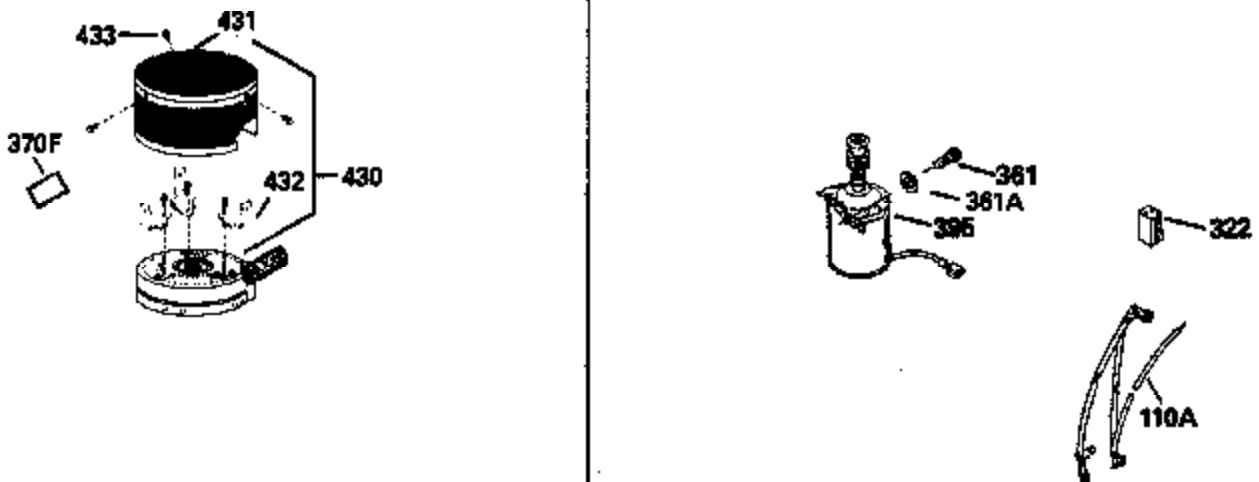

Ref #	Part Number	Qty	Description
210	27793		Clip, Conduit
211	28942		Screw, 10-32 x 3/8"
274	26754A		* Gasket, Exhaust (Use as required)
274	30081A		* Gasket, Exhaust
277A	30063		Screw, 1/4-20 x 1/2" (Use as required)
370F	34387		Decal, Instruction (Optional)
415	730162		Muffler Adap.Kit(Incl.274,277A)(Use a s req.)
430	730574		Debris Screen Kit (Incl. 370F,431-433)(Opt.)
431	35596		Screen, Debris (Optional)
432	35597		Bracket, Debris screen (Optional)
433	650910		Screw, 8-32 x 1/4" (Optional)