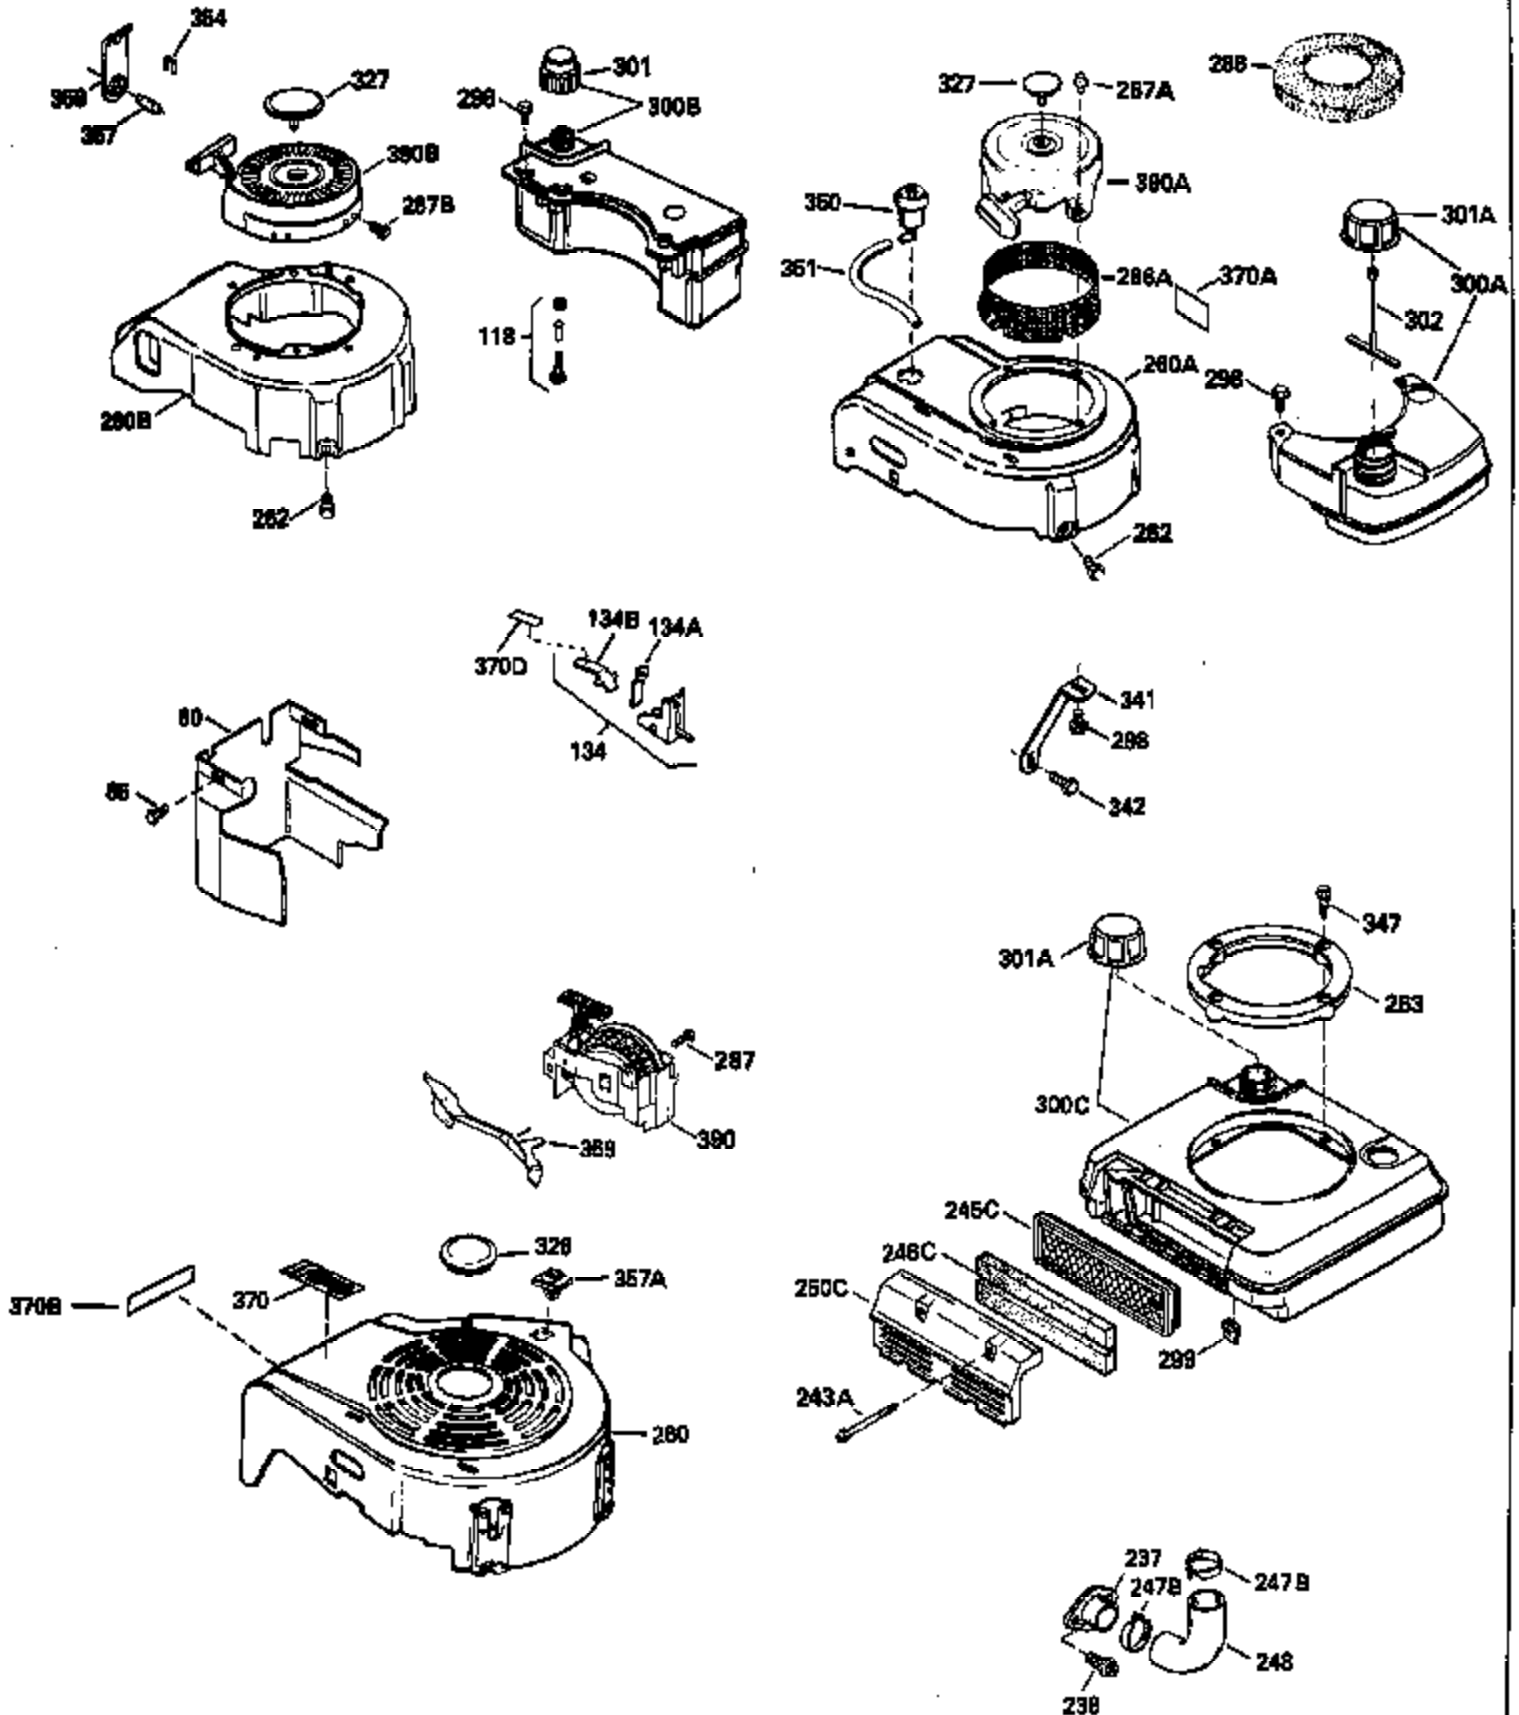

ILLUSTRATION SHOWS TYPICAL PARTS ONLY. ORDER BY PART NUMBER. PARTS NOT LISTED ARE SUPPLIED BY OEM.

Ref #	Part Number	Qty	Description
118	730194		Rope Guide Kit (Use as required with 34476 fuel tank)
238	650806		Screw, 10-32 x 5/8"
246C	35705		Filter, Pre-Air (Optional)
260	34932		Housing, Blower
262	650831		Screw, 1/4-20 x 15/32"
287	650802		Screw, 1/4-20 x 5/8"
287A	650735		Screw, 10-24 x 3/8" (Use as required)
287A			Pop Rivet, (3/16" Dia.)(Purchase locally)
301	33032		Fuel Cap
326	34113		Plug, Screen
370	550223		Decal, Name
370A	34346		Decal, Instruction
390	590531		Side Mount Rewind Starter (Refer to Division 5, Section C, page 32 or Fiche 8, Grid G-8 for breakdown)