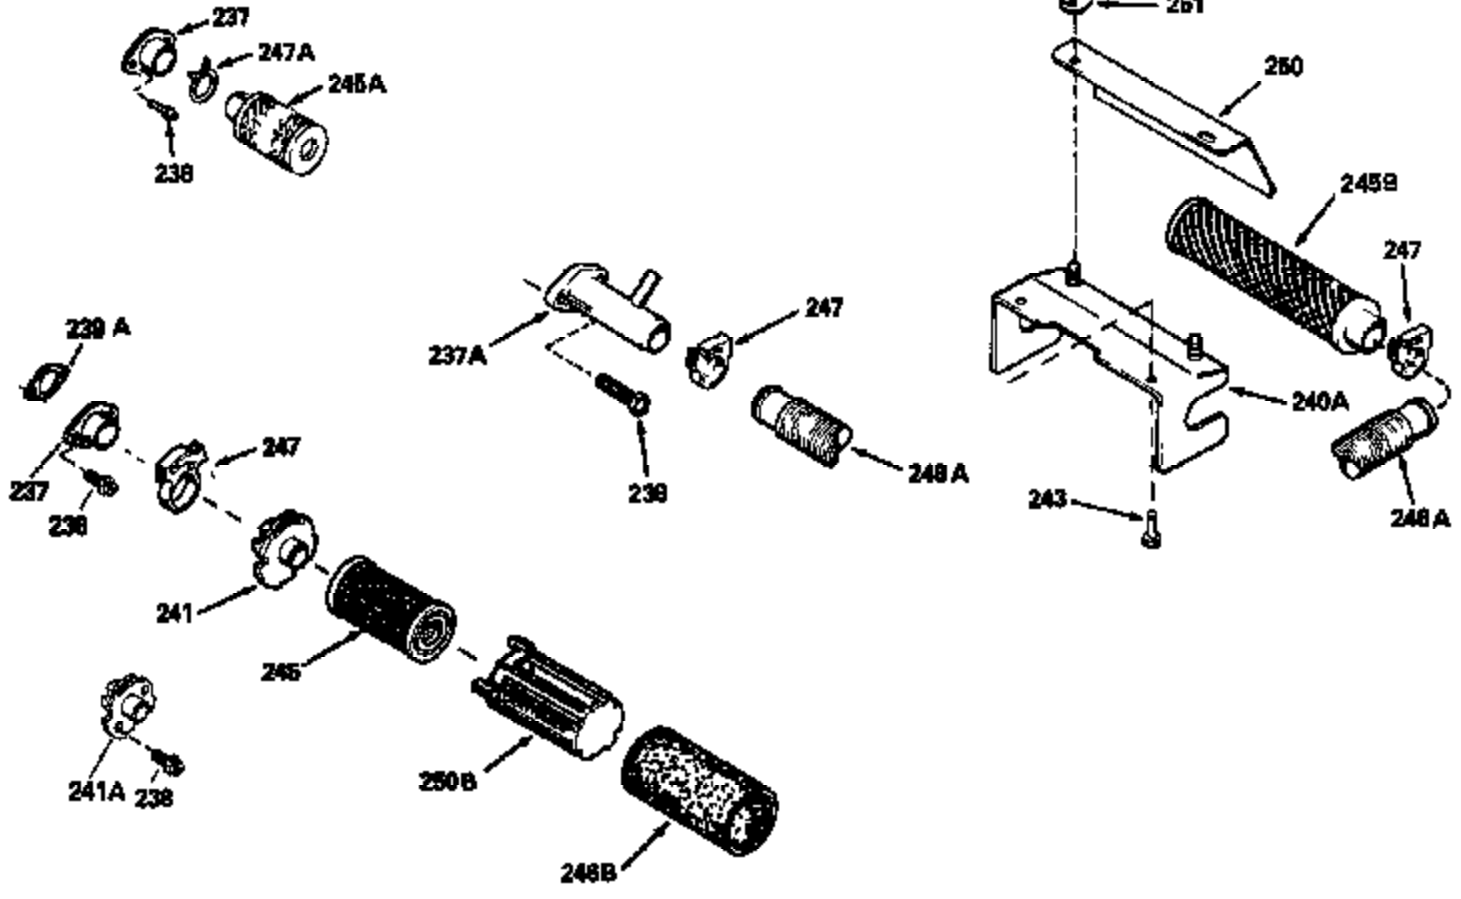

Ref #	Part Number	Qty	Description
19	31361		Spring, Extension
69	35261		* Gasket, Mounting flange
167	32924		Spring, Speed adjusting screw
168	650688		Screw, 10-32 x 1"
182	6201		Screw, 1/4-28 x 7/8"
185	31384A		Pipe, Intake (Incl. 224)
186	34358		Link, Governor spring
201	33150		Bracket, Over ride control
209	30200		Screw, 10-24 x 9/16"
223	650451		Screw, 1/4-20 x 1"
238	650806		Screw, 10-32 x 5/8"
246B	35435		Filter, Pre-Air (Use as required)