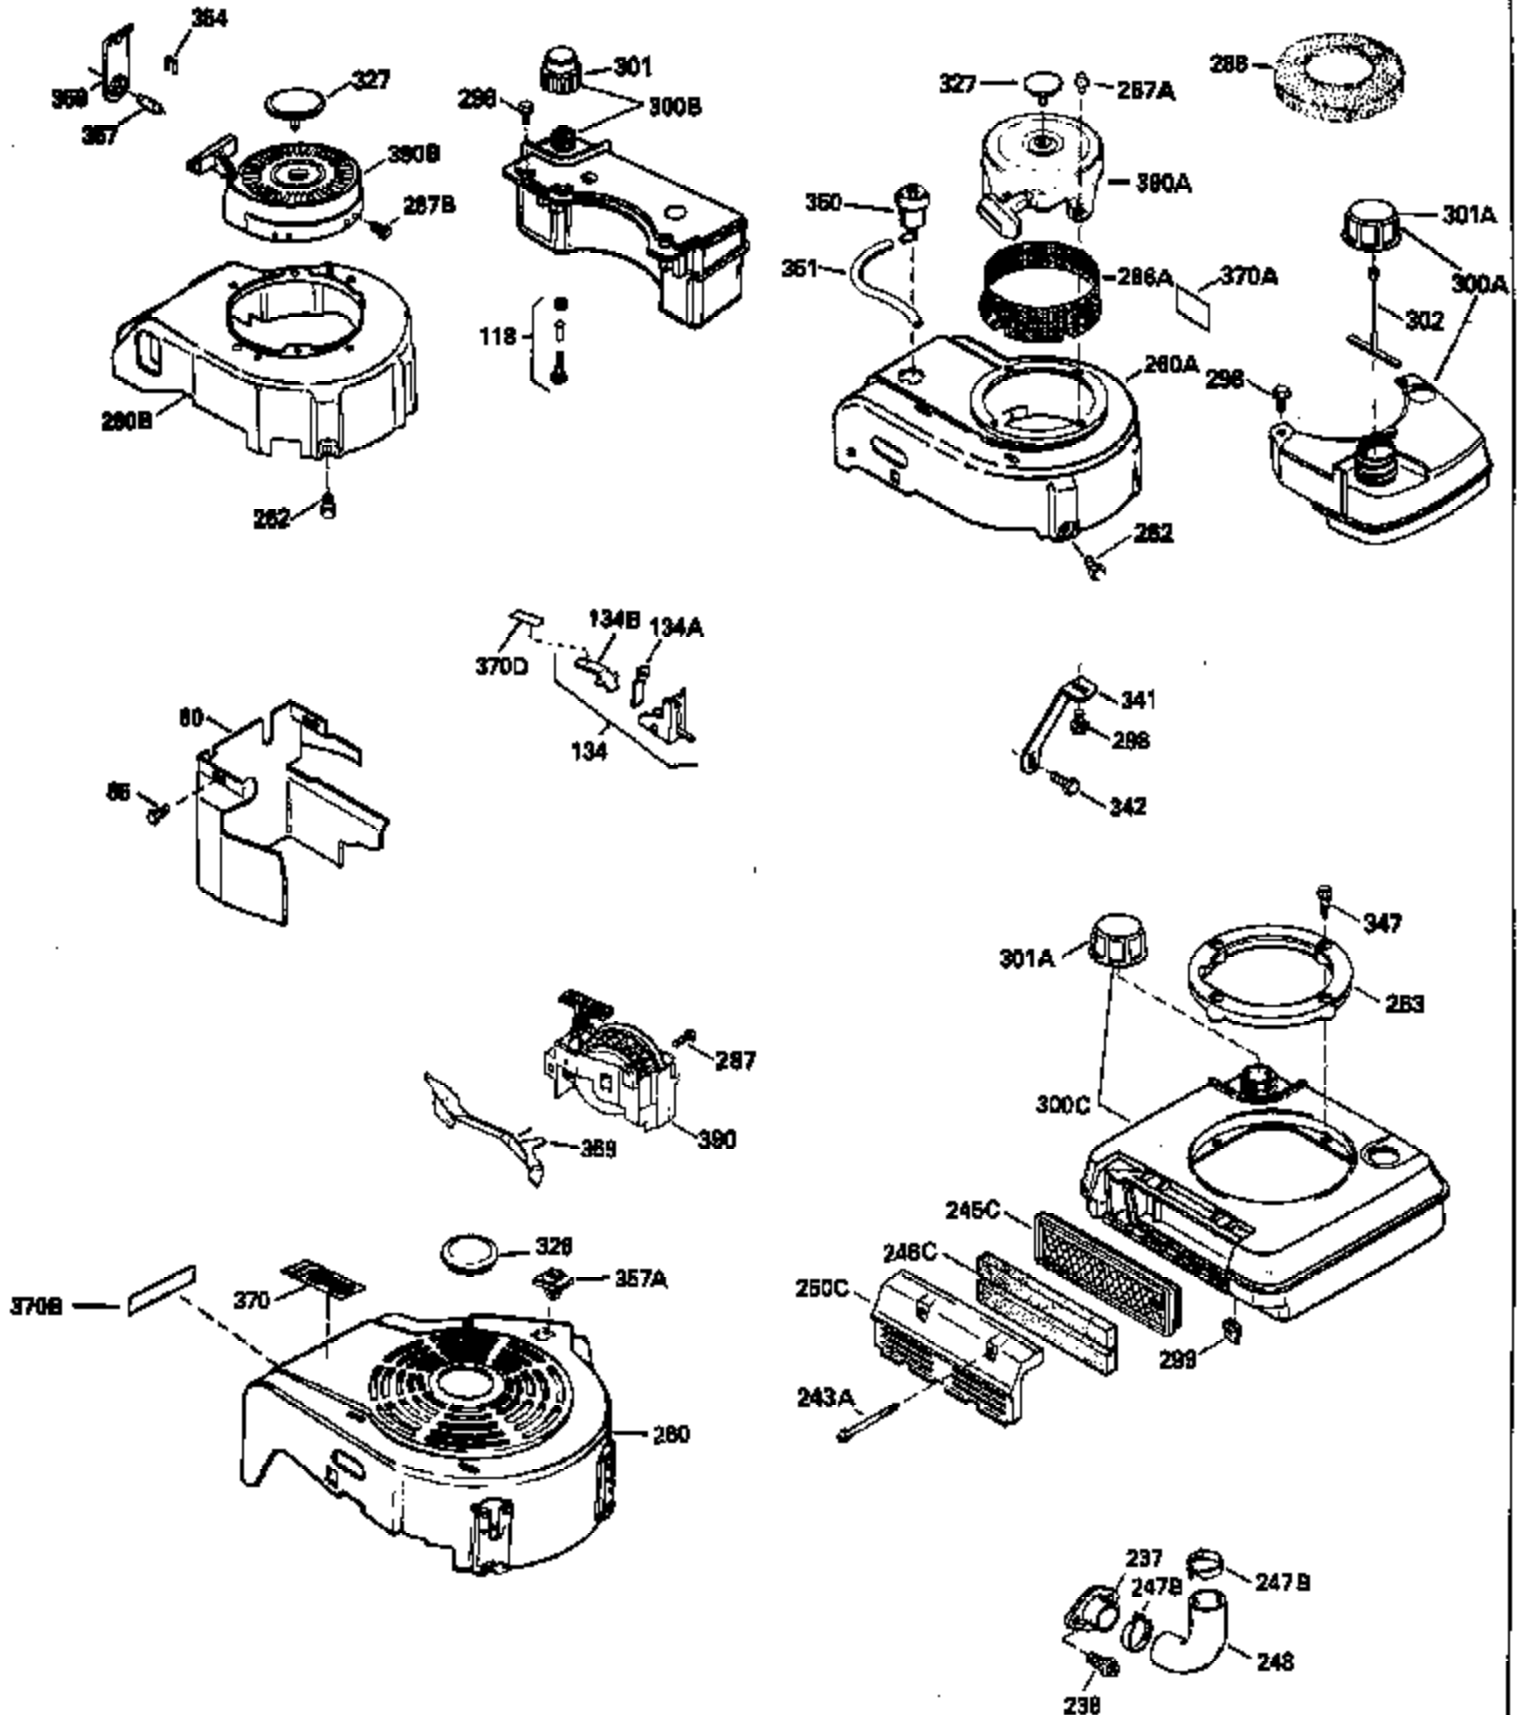

ILLUSTRATION SHOWS TYPICAL PARTS ONLY. ORDER BY PART NUMBER. PARTS NOT LISTED ARE SUPPLIED BY OEM.

Ref #	Part Number	Qty	Description
118	730194		Rope Guide Kit (Use as required with 34476 fuel tank)
238	650806		Screw, 10-32 x 5/8"
246C	35705		Filter, Pre-Air (Optional)
260	34932		Housing, Blower
262	650831		Screw, 1/4-20 x 15/32"
287	650802		Screw, 1/4-20 x 5/8"
287A	650735		Screw, 10-24 x 3/8" (Use as required)
287A			Pop Rivet, (3/16" Dia.)(Purchase locally)
301	33032		Fuel Cap
326	34113		Plug, Screen
370	550223		Decal, Name
370A	34346		Decal, Instruction
390	590531		Side Mount Rewind Starter (Refer to Division 5, Section C, page 32 or Fiche 8, Grid G-8 for breakdown)