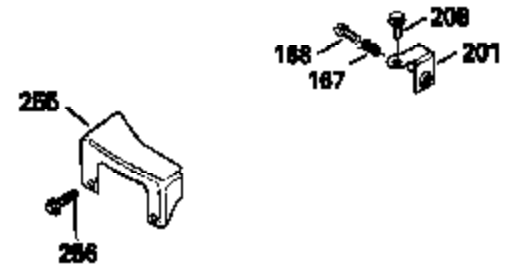

Ref #	Part Number	Qty	Description
19	31361		Spring, Extension
69	35261		* Gasket, Mounting flange
167	32924		Spring, Speed adjusting screw
168	650688		Screw, 10-32 x 1"
182	6201		Screw, 1/4-28 x 7/8"
185	31384A		Pipe, Intake (Incl. 224)
186	34358		Link, Governor spring
201	33150		Bracket, Over ride control
209	30200		Screw, 10-24 x 9/16"
223	650451		Screw, 1/4-20 x 1"
238	650806		Screw, 10-32 x 5/8"
246B	35435		Filter, Pre-Air (Use as required)