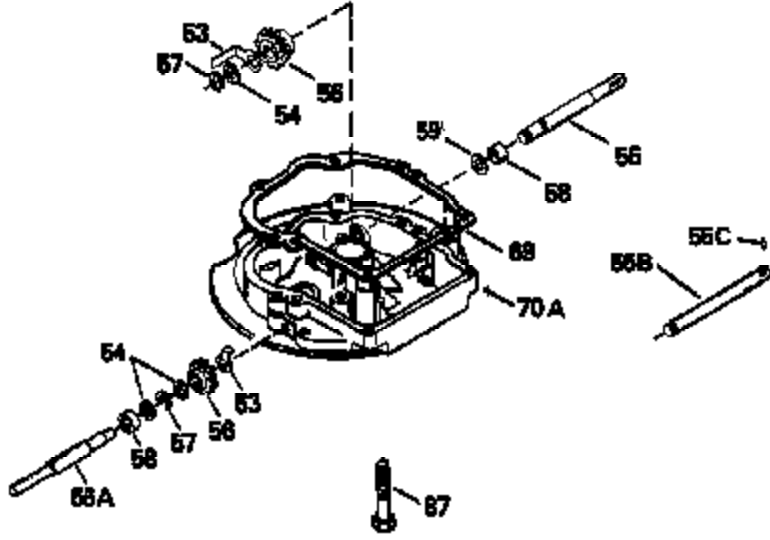

Ref #	Part Number	Qty	Description
19	31361		Spring, Extension
69	35261		* Gasket, Mounting flange
167	32924		Spring, Speed adjusting screw
168	650688		Screw, 10-32 x 1"
182	6201		Screw, 1/4-28 x 7/8"
185	31384A		Pipe, Intake (Incl. 224)
186	34358		Link, Governor spring
201	33150		Bracket, Over ride control
209	30200		Screw, 10-24 x 9/16"
223	650451		Screw, 1/4-20 x 1"
238	650806		Screw, 10-32 x 5/8"
246B	35435		Filter, Pre-Air (Use as required)