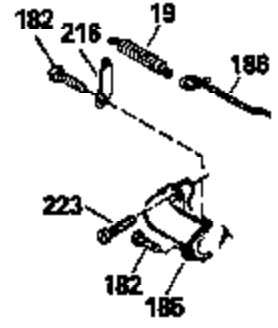

Ref #	Part Number	Qty	Description
19	31361		Spring, Extension
69	35261		* Gasket, Mounting flange
167	32924		Spring, Speed adjusting screw
168	650688		Screw, 10-32 x 1"
182	6201		Screw, 1/4-28 x 7/8"
185	31384A		Pipe, Intake (Incl. 224)
186	34358		Link, Governor spring
201	33150		Bracket, Over ride control
209	30200		Screw, 10-24 x 9/16"
223	650451		Screw, 1/4-20 x 1"
238	650806		Screw, 10-32 x 5/8"
246B	35435		Filter, Pre-Air (Use as required)