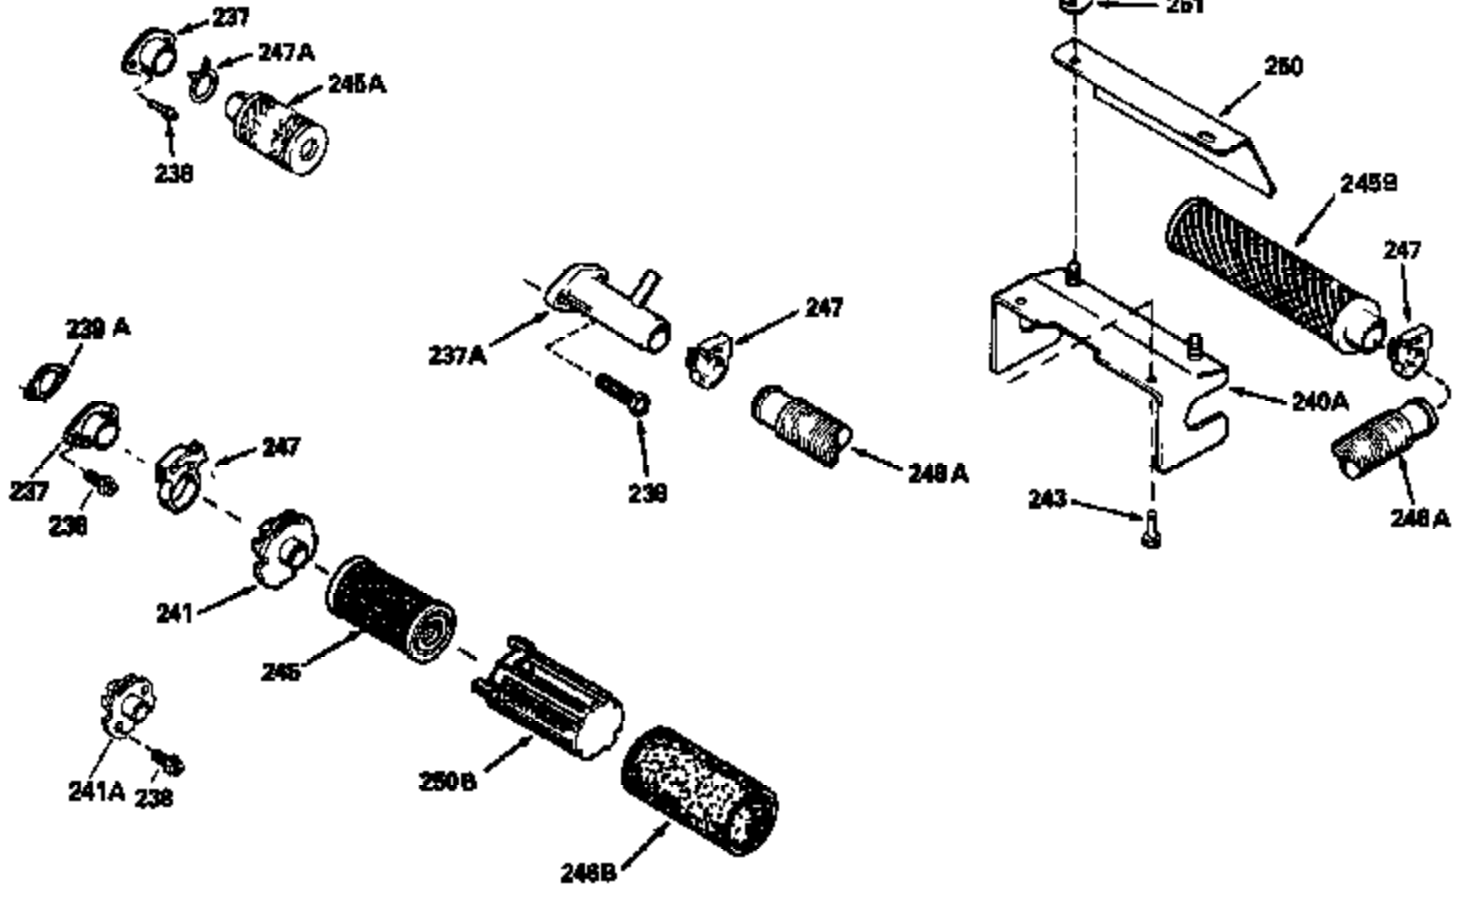

Ref #	Part Number	Qty	Description
325	29443		Clip, Fuel line
379	631021		Inlet Needle, Seat & Clip Assy.
380	632046A		Carburetor (Incl. 184) (Refer to Division 5, Section A, page A2-10 or Fiche 8, Grid F-3for breakdown)
400	33238C		* Gasket Set (Incl. items marked *)
420	730225		SAE 30, 4-Cycle Engine Oil (Quart)

ILLUSTRATION SHOWS TYPICAL PARTS ONLY. ORDER BY PART NUMBER. PARTS NOT LISTED ARE SUPPLIED BY OEM.

Ref #	Part Number	Qty	Description
118	730194		Rope Guide Kit (Use as required with 34476 fuel tank)
238	650806		Screw, 10-32 x 5/8"
246C	35705		Filter, Pre-Air (Optional)
260A	34936		Housing, Blower
262	650831		Screw, 1/4-20 x 15/32"
286	35009		Screen, Starter cup
287A	650735		Screw, 10-24 x 3/8" (Use as required)
287A			Pop Rivet, (3/16" Dia.)(Purchase locally)
298	28763		Screw, 10-32 x 35/64"
300B	34476		Fuel Tank (Incl. 292 & 301)
301	33032		Fuel Cap
370A	34346		Decal, Instruction
390A	590420A		Rewind Starter (Refer to Division 5, Section C, page 25 or Fiche 8, Grid G-7 for breakdown)

Ref #	Part Number	Qty	Description
19	31361		Spring, Extension
69	35261		* Gasket, Mounting flange
182	6201		Screw, 1/4-28 x 7/8"
185	31384A		Pipe, Intake (Incl. 224)
186	34337		Link, Governor spring
209	30200		Screw, 10-24 x 9/16"
223	650451		Screw, 1/4-20 x 1"
238	650806		Screw, 10-32 x 5/8"
246B	35435		Filter, Pre-Air (Use as required)