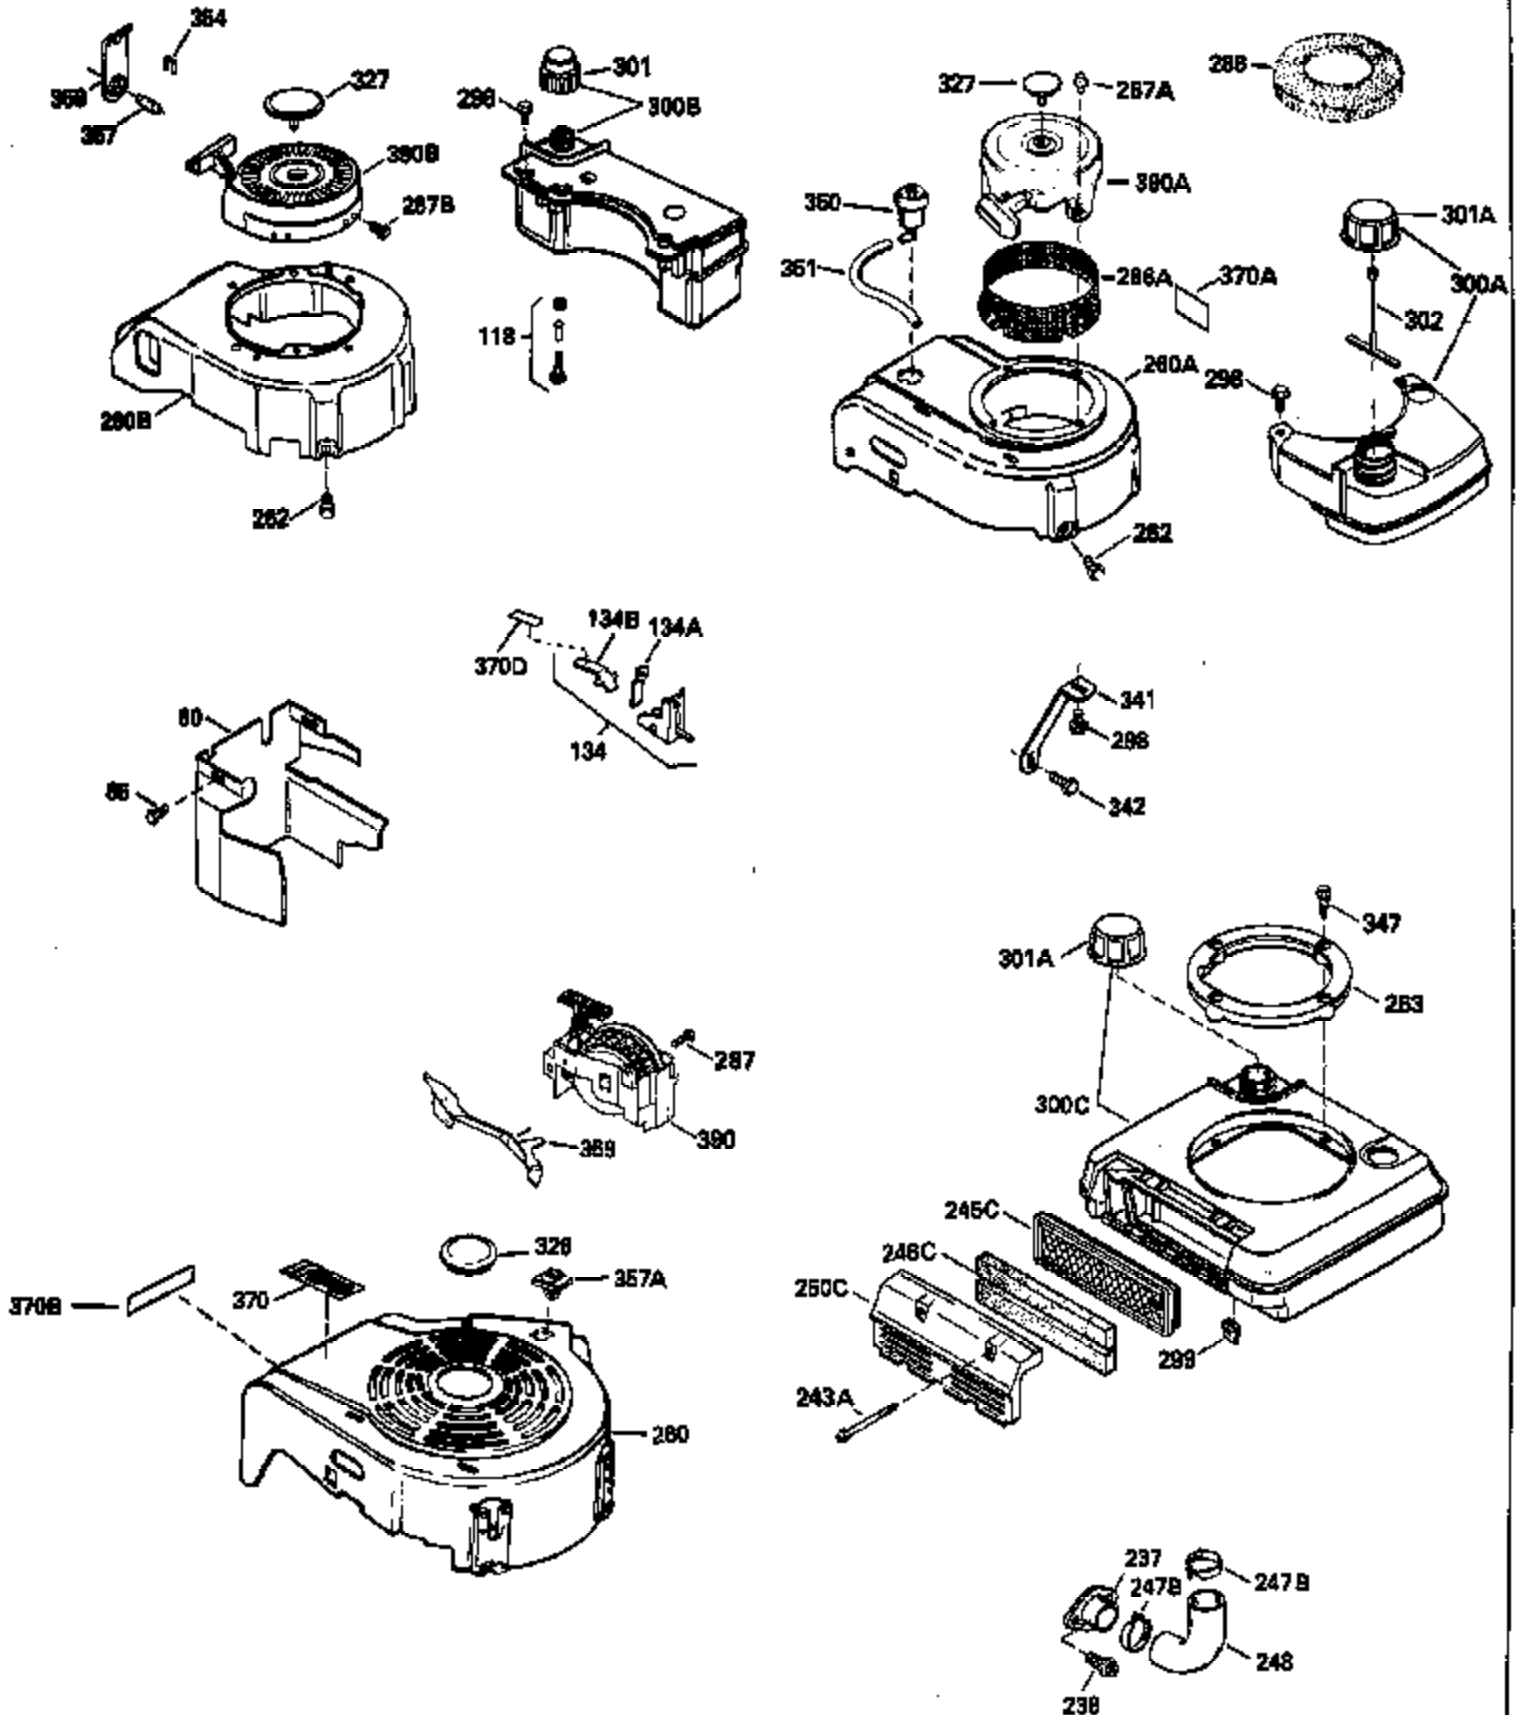

ILLUSTRATION SHOWS TYPICAL PARTS ONLY. ORDER BY PART NUMBER. PARTS NOT LISTED ARE SUPPLIED BY OEM.

Ref #	Part Number	Qty	Description
118	730194		Rope Guide Kit (Use as required with 34476 fuel tank)
238	650806		Screw, 10-32 x 5/8"
246C	35705		Filter, Pre-Air (Optional)
260A	34936		Housing, Blower
262	650831		Screw, 1/4-20 x 15/32"
286	35009		Screen, Starter cup
287A	650735		Screw, 10-24 x 3/8" (Use as required)
287A			Pop Rivet, (3/16" Dia.)(Purchase locally)
298	28763		Screw, 10-32 x 35/64"
300B	34476		Fuel Tank (Incl. 292 & 301)
301	33032		Fuel Cap
370A	34346		Decal, Instruction
390A	590420A		Rewind Starter (Refer to Division 5, Section C, page 25 or Fiche 8, Grid G-7 for breakdown)