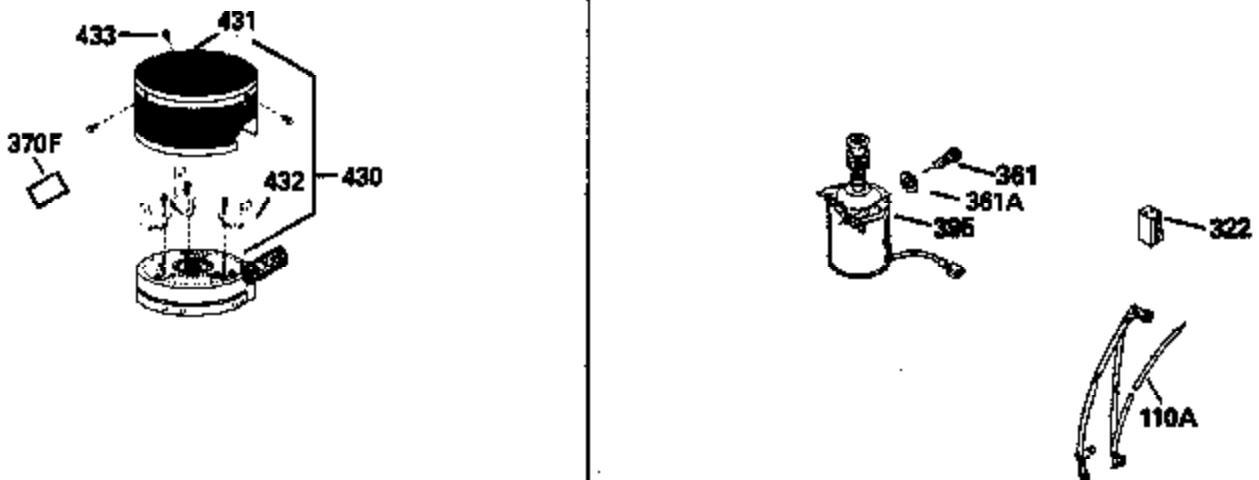

Ref #	Part Number	Qty	Description
189	650839		Screw, 1/4-20 x 3/8"
190	35831		Lever, Brake
191	35041A		Bracket Assy., S.E. Brake (Incl. 195)
194	32309		Ring, Retaining
195	610973		Terminal Assy.
210	27793		Clip, Conduit
211	28942		Screw, 10-32 x 3/8"
274	26754A		* Gasket, Exhaust (Use as required)
275A	391019		Muffler
277	650795		Screw, 1/4-20 x 2-1/4"
277A	30063		Screw, 1/4-20 x 1/2" (Use as required)
370F	34387		Decal, Instruction (Optional)
415	730162		Muffler Adap.Kit(Incl.274,277A)(Use a s req.)
430	730574		Debris Screen Kit (Incl. 370F,431-433)(Opt.)
431	35596		Screen, Debris (Optional)
432	35597		Bracket, Debris screen (Optional)
433	650910		Screw, 8-32 x 1/4" (Optional)