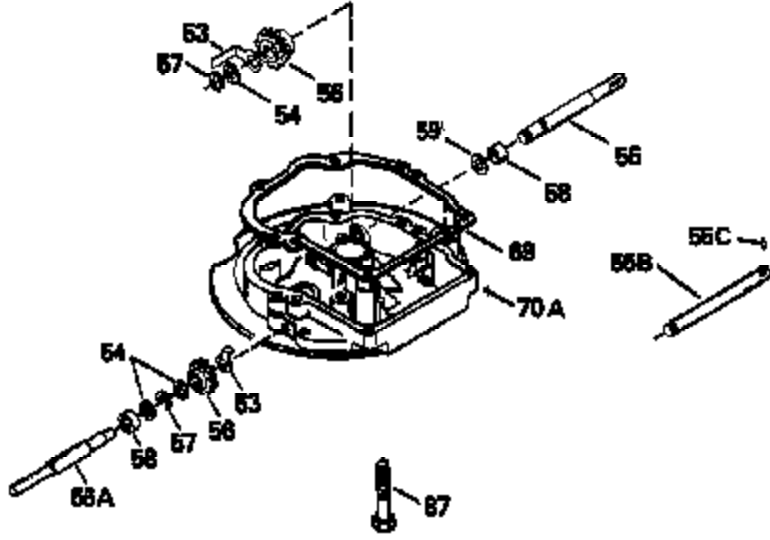

Ref #	Part Number	Qty	Description
325	29443		Clip, Fuel line
379	631021		Inlet Needle, Seat & Clip Assy.
380	632046A		Carburetor (Incl. 184) (Refer to Division 5, Section A, page A2-10 or Fiche 8, Grid F-3for breakdown)
400	33238C		* Gasket Set (Incl. items marked *)
420	730225		SAE 30, 4-Cycle Engine Oil (Quart)

ILLUSTRATION SHOWS TYPICAL PARTS ONLY. ORDER BY PART NUMBER. PARTS NOT LISTED ARE SUPPLIED BY OEM.

Ref #	Part Number	Qty	Description
118	730194		Rope Guide Kit (Use as required with 34476 fuel tank)
238	650806		Screw, 10-32 x 5/8"
246C	35705		Filter, Pre-Air (Optional)
260A	34936		Housing, Blower
262	650831		Screw, 1/4-20 x 15/32"
286	35009		Screen, Starter cup
287A	650735		Screw, 10-24 x 3/8" (Use as required)
287A			Pop Rivet, (3/16" Dia.)(Purchase locally)
298	28763		Screw, 10-32 x 35/64"
300B	34476		Fuel Tank (Incl. 292 & 301)
301	33032		Fuel Cap
370A	34346		Decal, Instruction
390A	590420A		Rewind Starter (Refer to Division 5, Section C, page 25 or Fiche 8, Grid G-7 for breakdown)

Ref #	Part Number	Qty	Description
19	31361		Spring, Extension
69	35261		* Gasket, Mounting flange
182	6201		Screw, 1/4-28 x 7/8"
185	31384A		Pipe, Intake (Incl. 224)
186	34337		Link, Governor spring
209	30200		Screw, 10-24 x 9/16"
223	650451		Screw, 1/4-20 x 1"
238	650806		Screw, 10-32 x 5/8"
246B	35435		Filter, Pre-Air (Use as required)