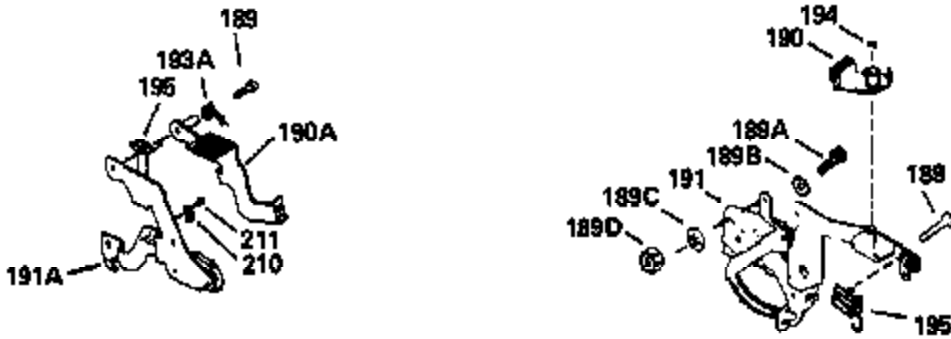

Ref #	Part Number	Qty	Description
189	650839		Screw, 1/4-20 x 3/8"
190	35831		Lever, Brake
191	35041A		Bracket Assy., S.E. Brake (Incl. 195)
194	32309		Ring, Retaining
195	610973		Terminal Assy.
210	27793		Clip, Conduit
211	28942		Screw, 10-32 x 3/8"
274	26754A		* Gasket, Exhaust (Use as required)
275A	391019		Muffler
277	650795		Screw, 1/4-20 x 2-1/4"
277A	30063		Screw, 1/4-20 x 1/2" (Use as required)
370F	34387		Decal, Instruction (Optional)
415	730162		Muffler Adap.Kit(Incl.274,277A)(Use a s req.)
430	730574		Debris Screen Kit (Incl. 370F,431-433)(Opt.)
431	35596		Screen, Debris (Optional)
432	35597		Bracket, Debris screen (Optional)
433	650910		Screw, 8-32 x 1/4" (Optional)