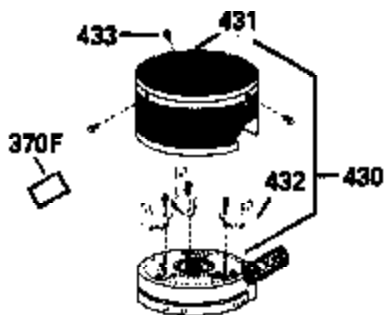

Ref #	Part Number	Qty	Description
189	650839		Screw, 1/4-20 x 3/8"
190	35831		Lever, Brake
191	35015B		Bracket Assy., S.E. Brake (Incl. 195)
194	32309		Ring, Retaining
195	610973		Terminal Assy.
274	26754A		* Gasket, Exhaust (Use as required)
277	650795		Screw, 1/4-20 x 2-1/4"
277A	30063		Screw, 1/4-20 x 1/2" (Use as required)
370F	34387		Decal, Instruction (Optional)
415	730162		Muffler Adap.Kit(Incl.274,277A)(Use a s req.)
430	730574		Debris Screen Kit (Incl. 370F,431-433)(Opt.)
431	35596		Screen, Debris (Optional)
432	35597		Bracket, Debris screen (Optional)
433	650910		Screw, 8-32 x 1/4" (Optional)