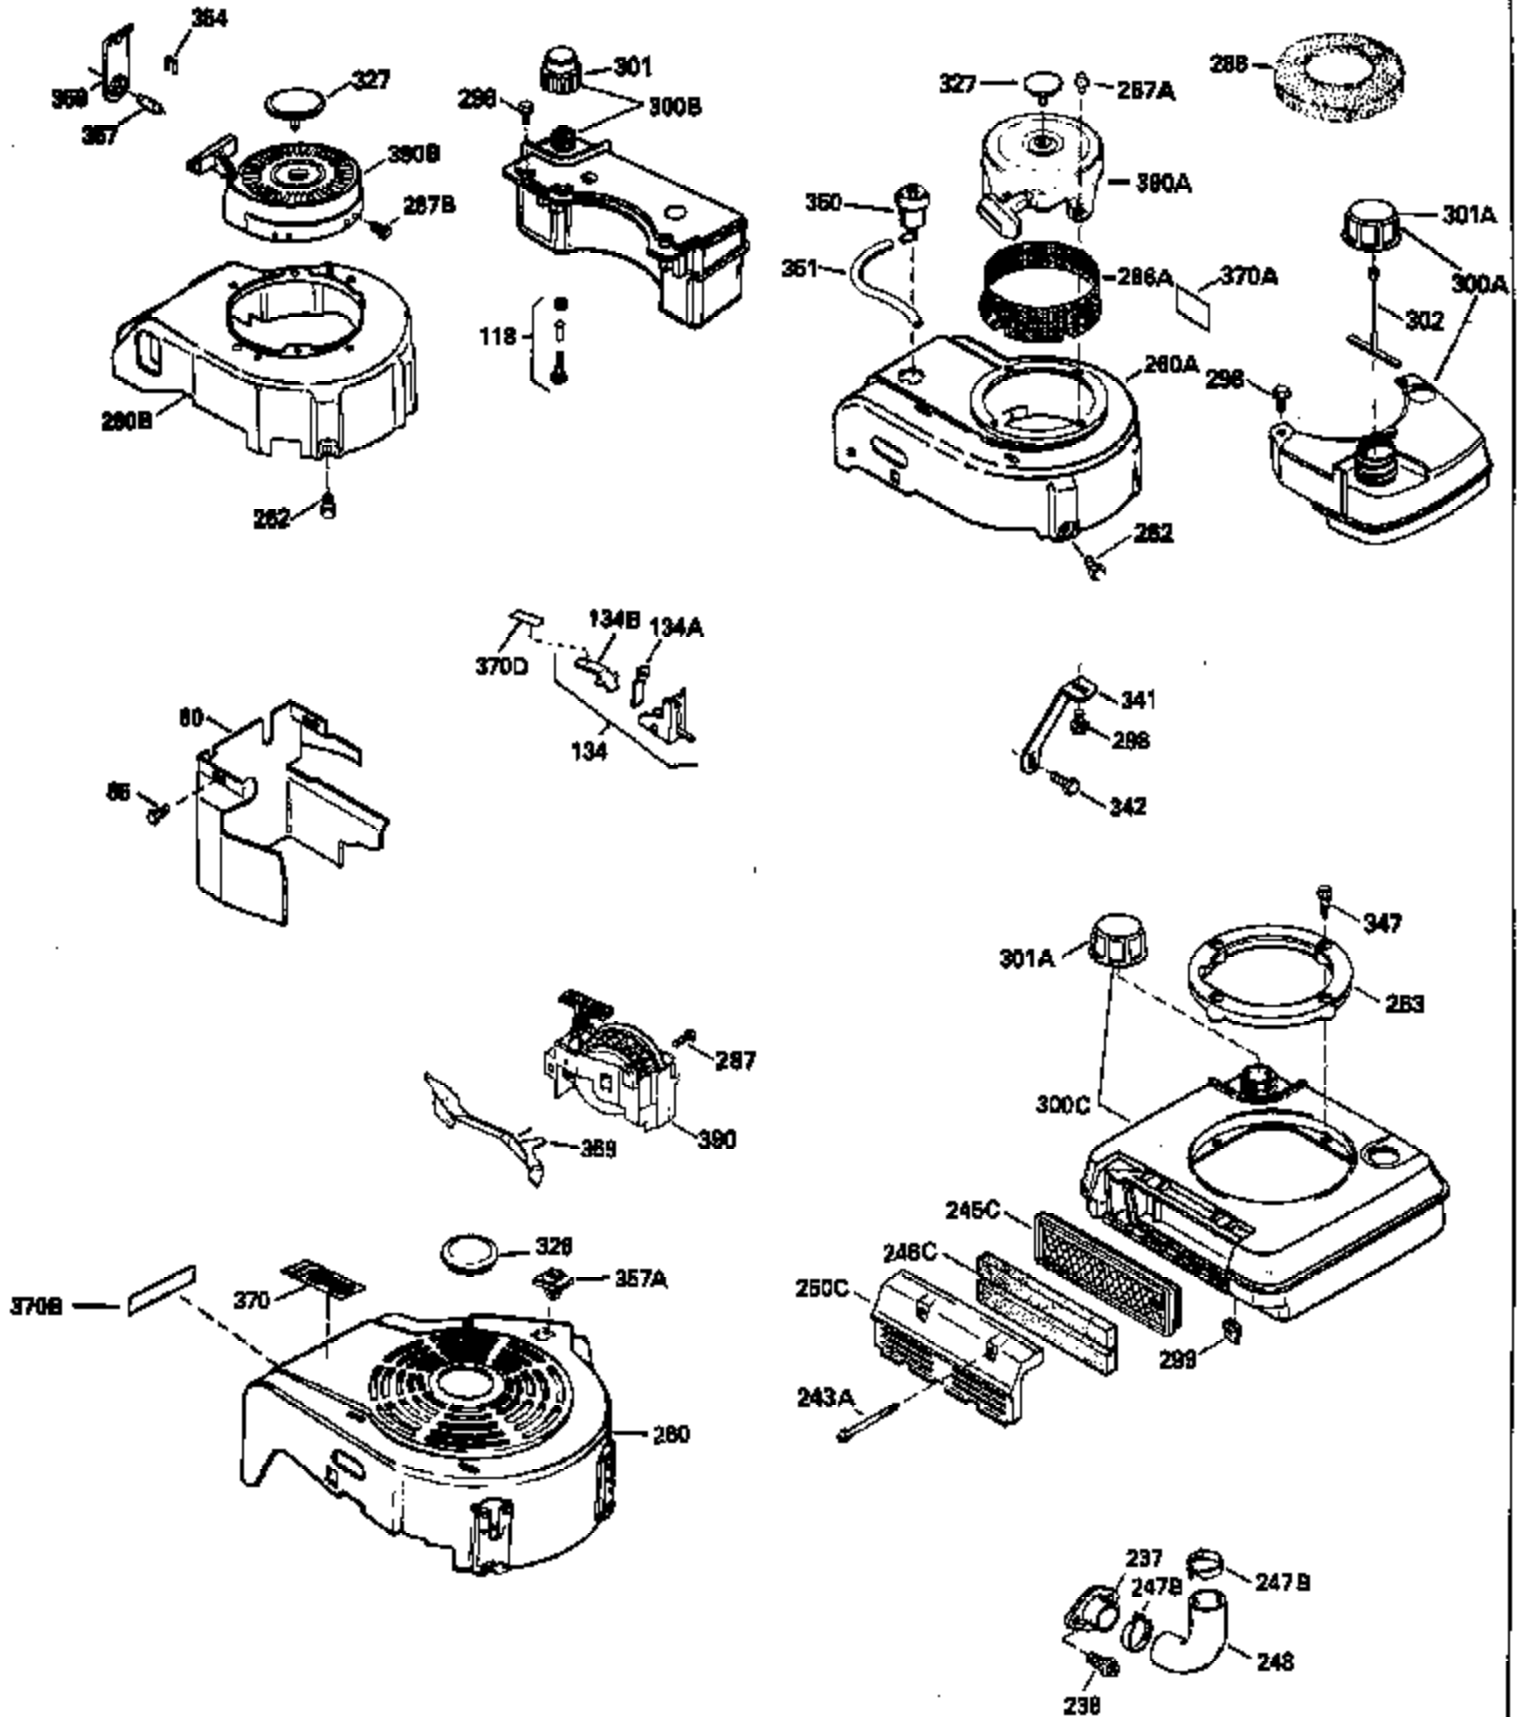

ILLUSTRATION SHOWS TYPICAL PARTS ONLY. ORDER BY PART NUMBER. PARTS NOT LISTED ARE SUPPLIED BY OEM.

Ref #	Part Number	Qty	Description
118	730194		Rope Guide Kit (Use as required with 34476 fuel tank)
238	650806		Screw, 10-32 x 5/8"
246C	35705		Filter, Pre-Air (Optional)
260A	34859		Housing, Blower
262	650831		Screw, 1/4-20 x 15/32"
286	35009		Screen, Starter cup
287A	650735		Screw, 10-24 x 3/8" (Use as required)
287A			Pop Rivet, (3/16" Dia.)(Purchase locally)
301	33032		Fuel Cap
354	35025		Staple (Not used on all models)
357	34985		Rope Stop & Staple Ass'y. (Incl. 354)
370	34993		Decal, Instruction
390A	590420A		Rewind Starter (Refer to Division 5, Section C, page 25 or Fiche 8, Grid G-7 for breakdown)