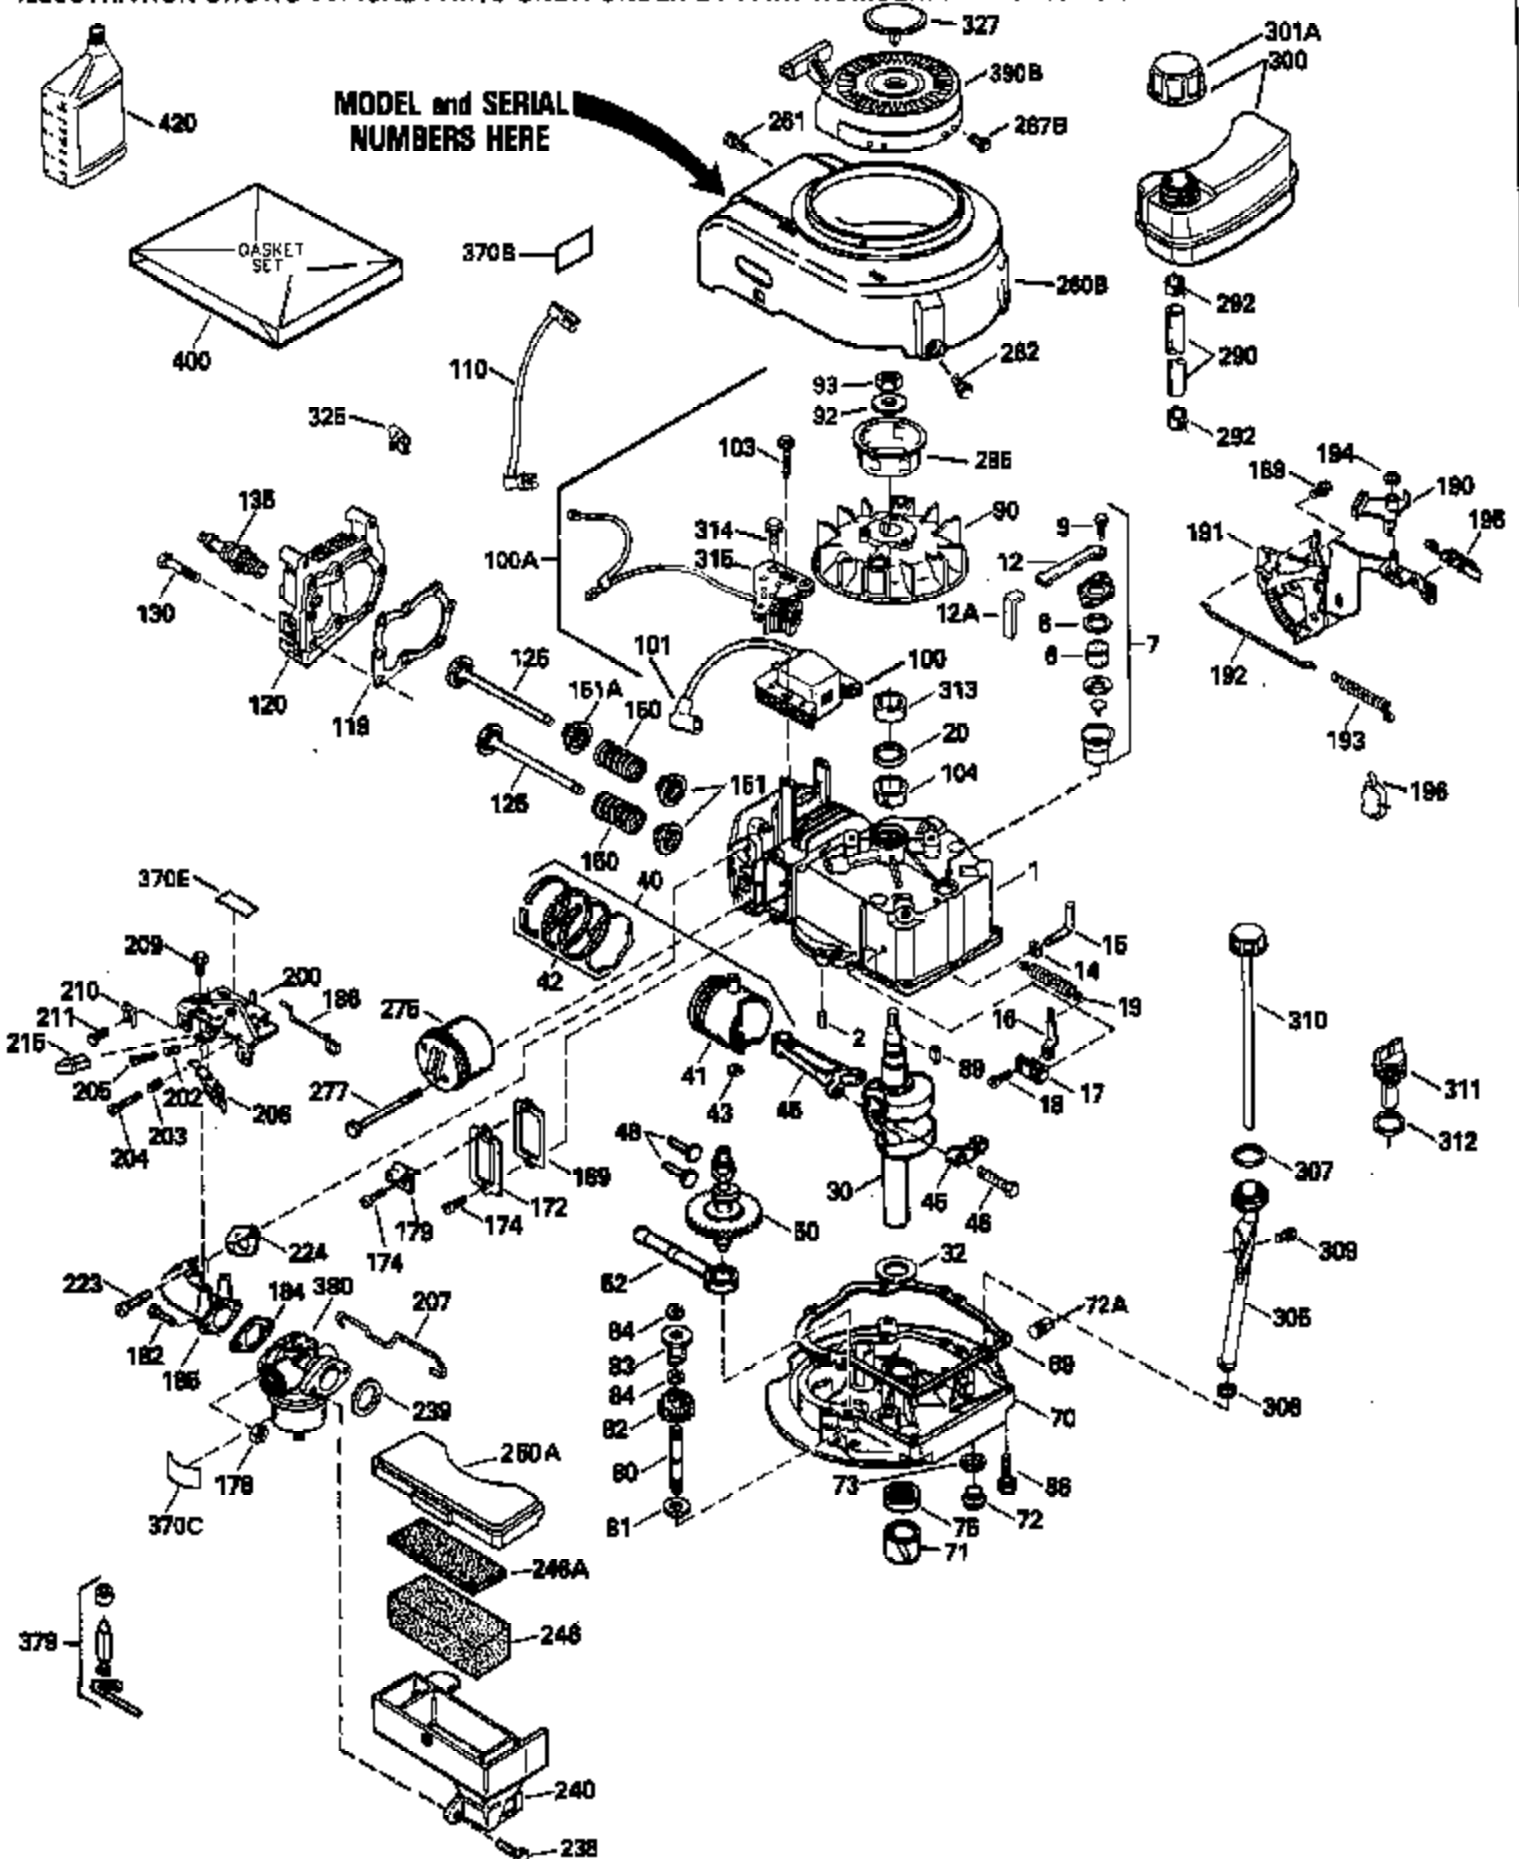

ILLUSTRATION SHOWS TYPICAL PARTS ONLY. ORDER BY PART NUMBER. PARTS NOT LISTED ARE SUPPLIED BY OEM.

Ref #	Part Number	Qty	Description
1	34975		Cylinder Ass'y. (Incl. 2, 8, 9 & 20) (2-1/2")
2	26727		Pin, Dowel
6	33734		Element, Breather
7	34214A		Breather Ass'y. (Incl. 6, 8, 9, 12 & 12A)
8	33735		* Gasket, Breather
9	30200		Screw, 10-24 x 9/16"
12	33886		Tube, Breather
14	28277		Washer
15	30589		Rod, Governor (Incl. 14)
16	31383A		Lever, Governor
17	31335		Clamp, Governor lever
18	650548		Screw, 8-32 x 5/16"
19	31361		Spring, Extension
20	32600		Seal, Oil
30	34473		Crankshaft Ass'y.
40	34514		Piston, Pin & Ring Set (Std.) (2-1/2" Bore)
40	34515		Piston, Pin & Ring Set (.010" OS)
40	34516		Piston, Pin & Ring Set (.020" OS)
41	32538B		Piston & Pin Ass'y. (Incl. 43)(Std.)(2-1/2")
41	32548B		Piston & Pin Ass'y. (Incl. 43) (.010" OS)
41	32549B		Piston & Pin Ass'y. (Incl. 43) (.020" OS)
42	28986		Ring Set (Std.) (2-1/2" Bore)
42	28987		Ring Set (.010" OS)
42	28988		Ring Set (.020" OS)
43	20381		Ring, Piston pin retaining
45	30963B		Rod Assy., Connecting (Incl. 46)
46	32610A		Bolt, Connecting rod
48	27241		Lifter, Valve
50	33553		Camshaft (MCR)
52	29914		Oil Pump Assy.
69	35261		* Gasket, Mounting flange
70	30571A		Flange Ass'y. (Incl. 72, 73, 75, 80 & 311)
72	30572		Plug, Oil drain (Incl. 73)
73	28833		* Drain Plug Gasket (Not req. W/plastic plug)
75	26208		Seal, Oil
80	30574		Shaft, Governor
81	30590A		Washer, Flat
82	30591		Gear Assy., Governor (Incl. 81)
83	30588A		Spool, Governor
84	29193		Ring, Retaining
86	650488		Screw, 1/4-20 x 1-1/4"
89	611004		Flywheel Key
90	611046A		Flywheel
92	650815		Washer, Belleville
93	650816		Nut, Flywheel
100	730207		Magneto-to-Solid State Conversion Kit (Includes solid state module, solid state flywheel key, and instructions.)(Use as required on external ignition engines only.)
100	34443A		Solid State Assy.
101	610118		Cover, Spark plug
103	650814		Screw, Torx T-15, 10-24 x 1"
110	34961		Ground Wire
119	29953C		* Gasket, Cylinder head
120	34335		Head, Cylinder
125	29313C		Exhaust Valve (Std.) (Incl. 151)
125	29315C		Exhaust Valve (1/32" OS) (Incl. 151)
126	29314B		Intake Valve (Std.) (Incl. 151)