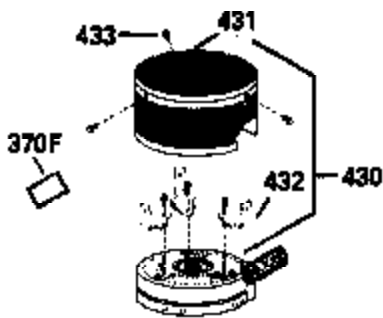

Ref #	Part Number	Qty	Description
210	27793		Clip, Conduit
211	28942		Screw, 10-32 x 3/8"
274	26754A		* Gasket, Exhaust (Use as required)
275A	391019		Muffler
277A	30063		Screw, 1/4-20 x 1/2" (Use as required)
277	650795		Screw, 1/4-20 x 2-1/4"
370F	34387		Decal, Instruction (Optional)
415	730162		Muffler Adap.Kit(Incl.274,277A)(Use a s req.)
430	730574		Debris Screen Kit (Incl. 370F,431-433)(Opt.)
431	35596		Screen, Debris (Optional)
432	35597		Bracket, Debris screen (Optional)
433	650910		Screw, 8-32 x 1/4" (Optional)