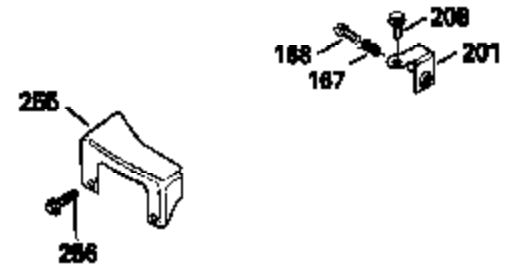

Ref #	Part Number	Qty	Description
19	31361		Spring, Extension
53	31745		Tang, Washer
54	31747		Washer, Flat
55	33774		Shaft, P.T.O.
56	33401		Right Hand Worm Gear
57	31749		Ring, Retaining
58	31744		Seal, Oil
59	31787		Washer, Flat
69	35261		* Gasket, Mounting flange
70A	33521C		Flange Ass'y. (Incl.58, 72, 72A, 73, 75 & 80)
87	650492		Screw, 1/4-20 x 2-1/4"
182	6201		Screw, 1/4-28 x 7/8"
185	31384A		Pipe, Intake (Incl. 224)
186	32653		Link, Governor spring
216	33086		Lever, Speed adjusting
223	650451		Screw, 1/4-20 x 1"
241	35067		Collar, Air cleaner (Black)
245	35066		Filter, Air cleaner
246B	35435		Filter, Pre-Air (Use as required)
247A	35068		Clamp, Air cleaner
250B	35065		Air Cleaner Cover Ass'y.