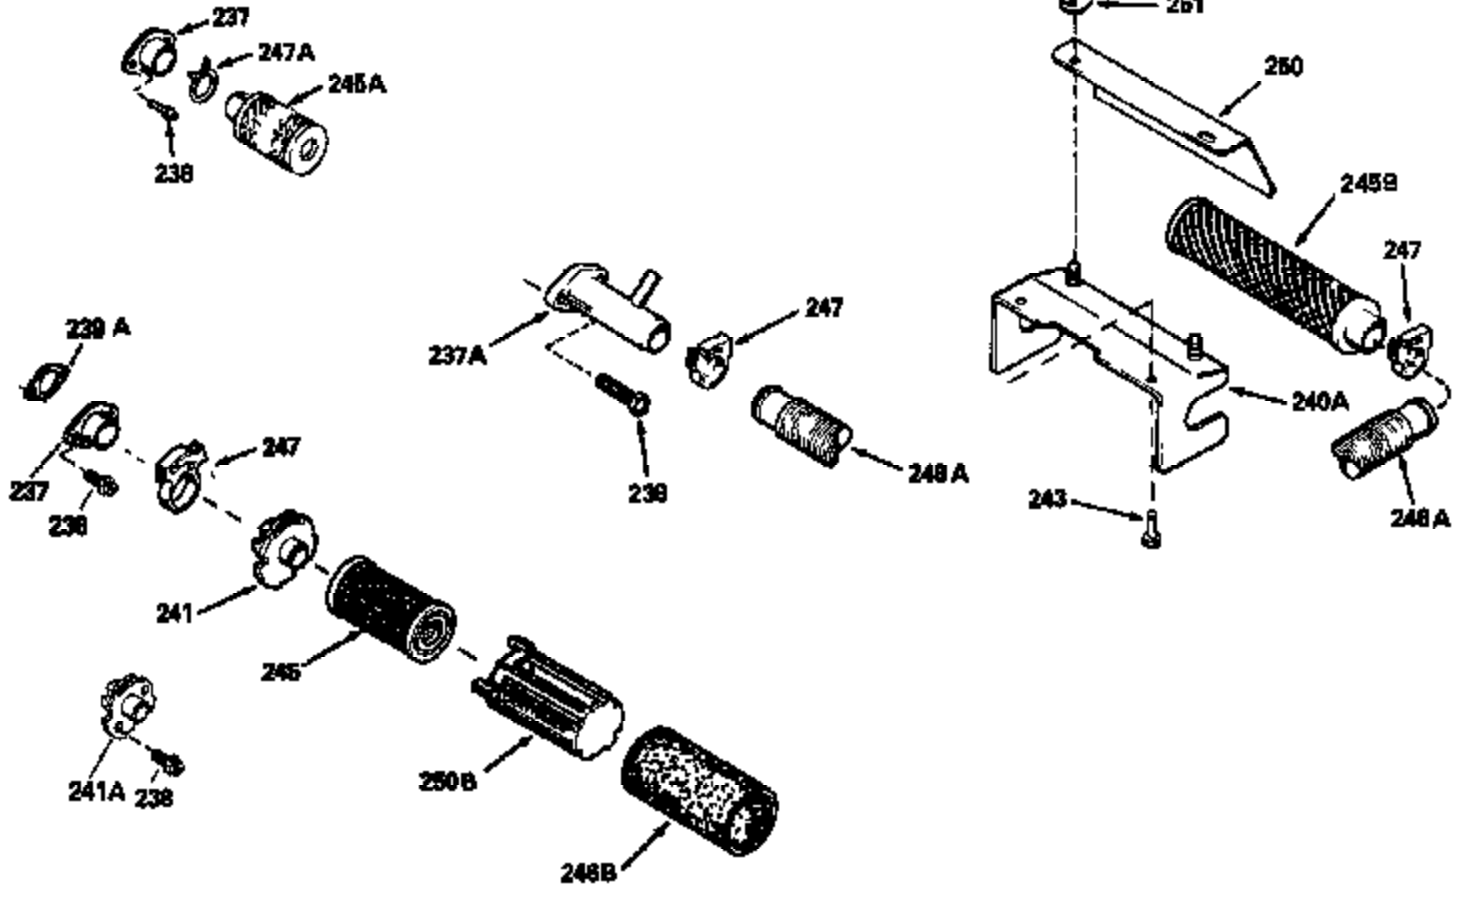

Ref #	Part Number	Qty	Description
19	31361		Spring, Extension
53	31745		Tang, Washer
54	31747		Washer, Flat
55	33774		Shaft, P.T.O.
56	33401		Right Hand Worm Gear
57	31749		Ring, Retaining
58	31744		Seal, Oil
59	31787		Washer, Flat
69	35261		* Gasket, Mounting flange
70A	33521C		Flange Ass'y. (Incl.58, 72, 72A, 73, 75 & 80)
87	650492		Screw, 1/4-20 x 2-1/4"
182	6201		Screw, 1/4-28 x 7/8"
185	31384A		Pipe, Intake (Incl. 224)
186	32653		Link, Governor spring
216	33086		Lever, Speed adjusting
223	650451		Screw, 1/4-20 x 1"
241	35067		Collar, Air cleaner (Black)
245	35066		Filter, Air cleaner
246B	35435		Filter, Pre-Air (Use as required)
247A	35068		Clamp, Air cleaner
250B	35065		Air Cleaner Cover Ass'y.