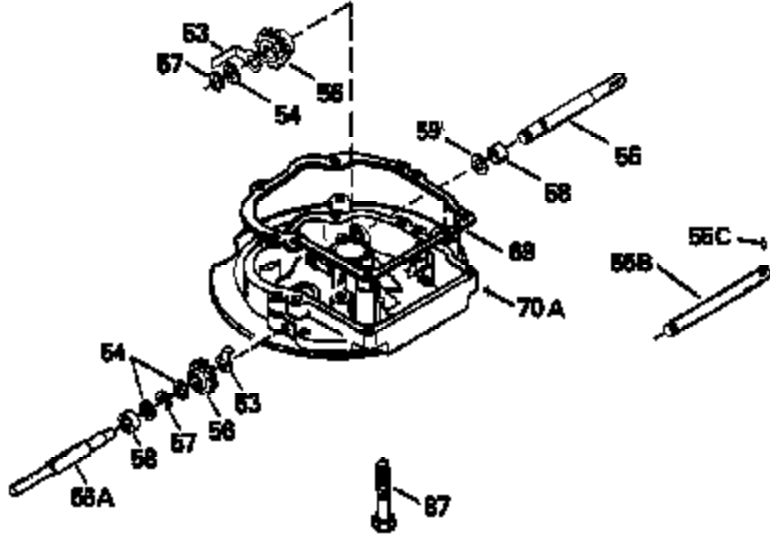

Ref #	Part Number	Qty	Description
19	31361		Spring, Extension
53	31745		Tang, Washer
54	31747		Washer, Flat
55	33774		Shaft, P.T.O.
56	33401		Right Hand Worm Gear
57	31749		Ring, Retaining
58	31744		Seal, Oil
59	31787		Washer, Flat
69	35261		* Gasket, Mounting flange
70A	33521C		Flange Ass'y. (Incl.58, 72, 72A, 73, 75 & 80)
87	650492		Screw, 1/4-20 x 2-1/4"
182	6201		Screw, 1/4-28 x 7/8"
185	31384A		Pipe, Intake (Incl. 224)
186	32653		Link, Governor spring
216	33086		Lever, Speed adjusting
223	650451		Screw, 1/4-20 x 1"
241	35067		Collar, Air cleaner (Black)
245	35066		Filter, Air cleaner
246B	35435		Filter, Pre-Air (Use as required)
247A	35068		Clamp, Air cleaner
250B	35065		Air Cleaner Cover Ass'y.