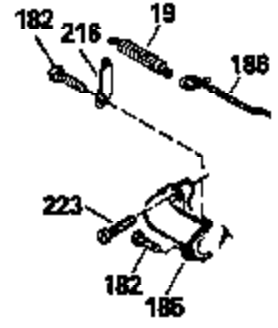

Ref #	Part Number	Qty	Description
19	31361		Spring, Extension
53	31745		Tang, Washer
54	31747		Washer, Flat
55	33774		Shaft, P.T.O.
56	33401		Right Hand Worm Gear
57	31749		Ring, Retaining
58	31744		Seal, Oil
59	31787		Washer, Flat
69	35261		* Gasket, Mounting flange
70A	33521C		Flange Ass'y. (Incl.58, 72, 72A, 73, 75 & 80)
87	650492		Screw, 1/4-20 x 2-1/4"
182	6201		Screw, 1/4-28 x 7/8"
185	31384A		Pipe, Intake (Incl. 224)
186	32653		Link, Governor spring
216	33086		Lever, Speed adjusting
223	650451		Screw, 1/4-20 x 1"
241	35067		Collar, Air cleaner (Black)
245	35066		Filter, Air cleaner
246B	35435		Filter, Pre-Air (Use as required)
247A	35068		Clamp, Air cleaner
250B	35065		Air Cleaner Cover Ass'y.