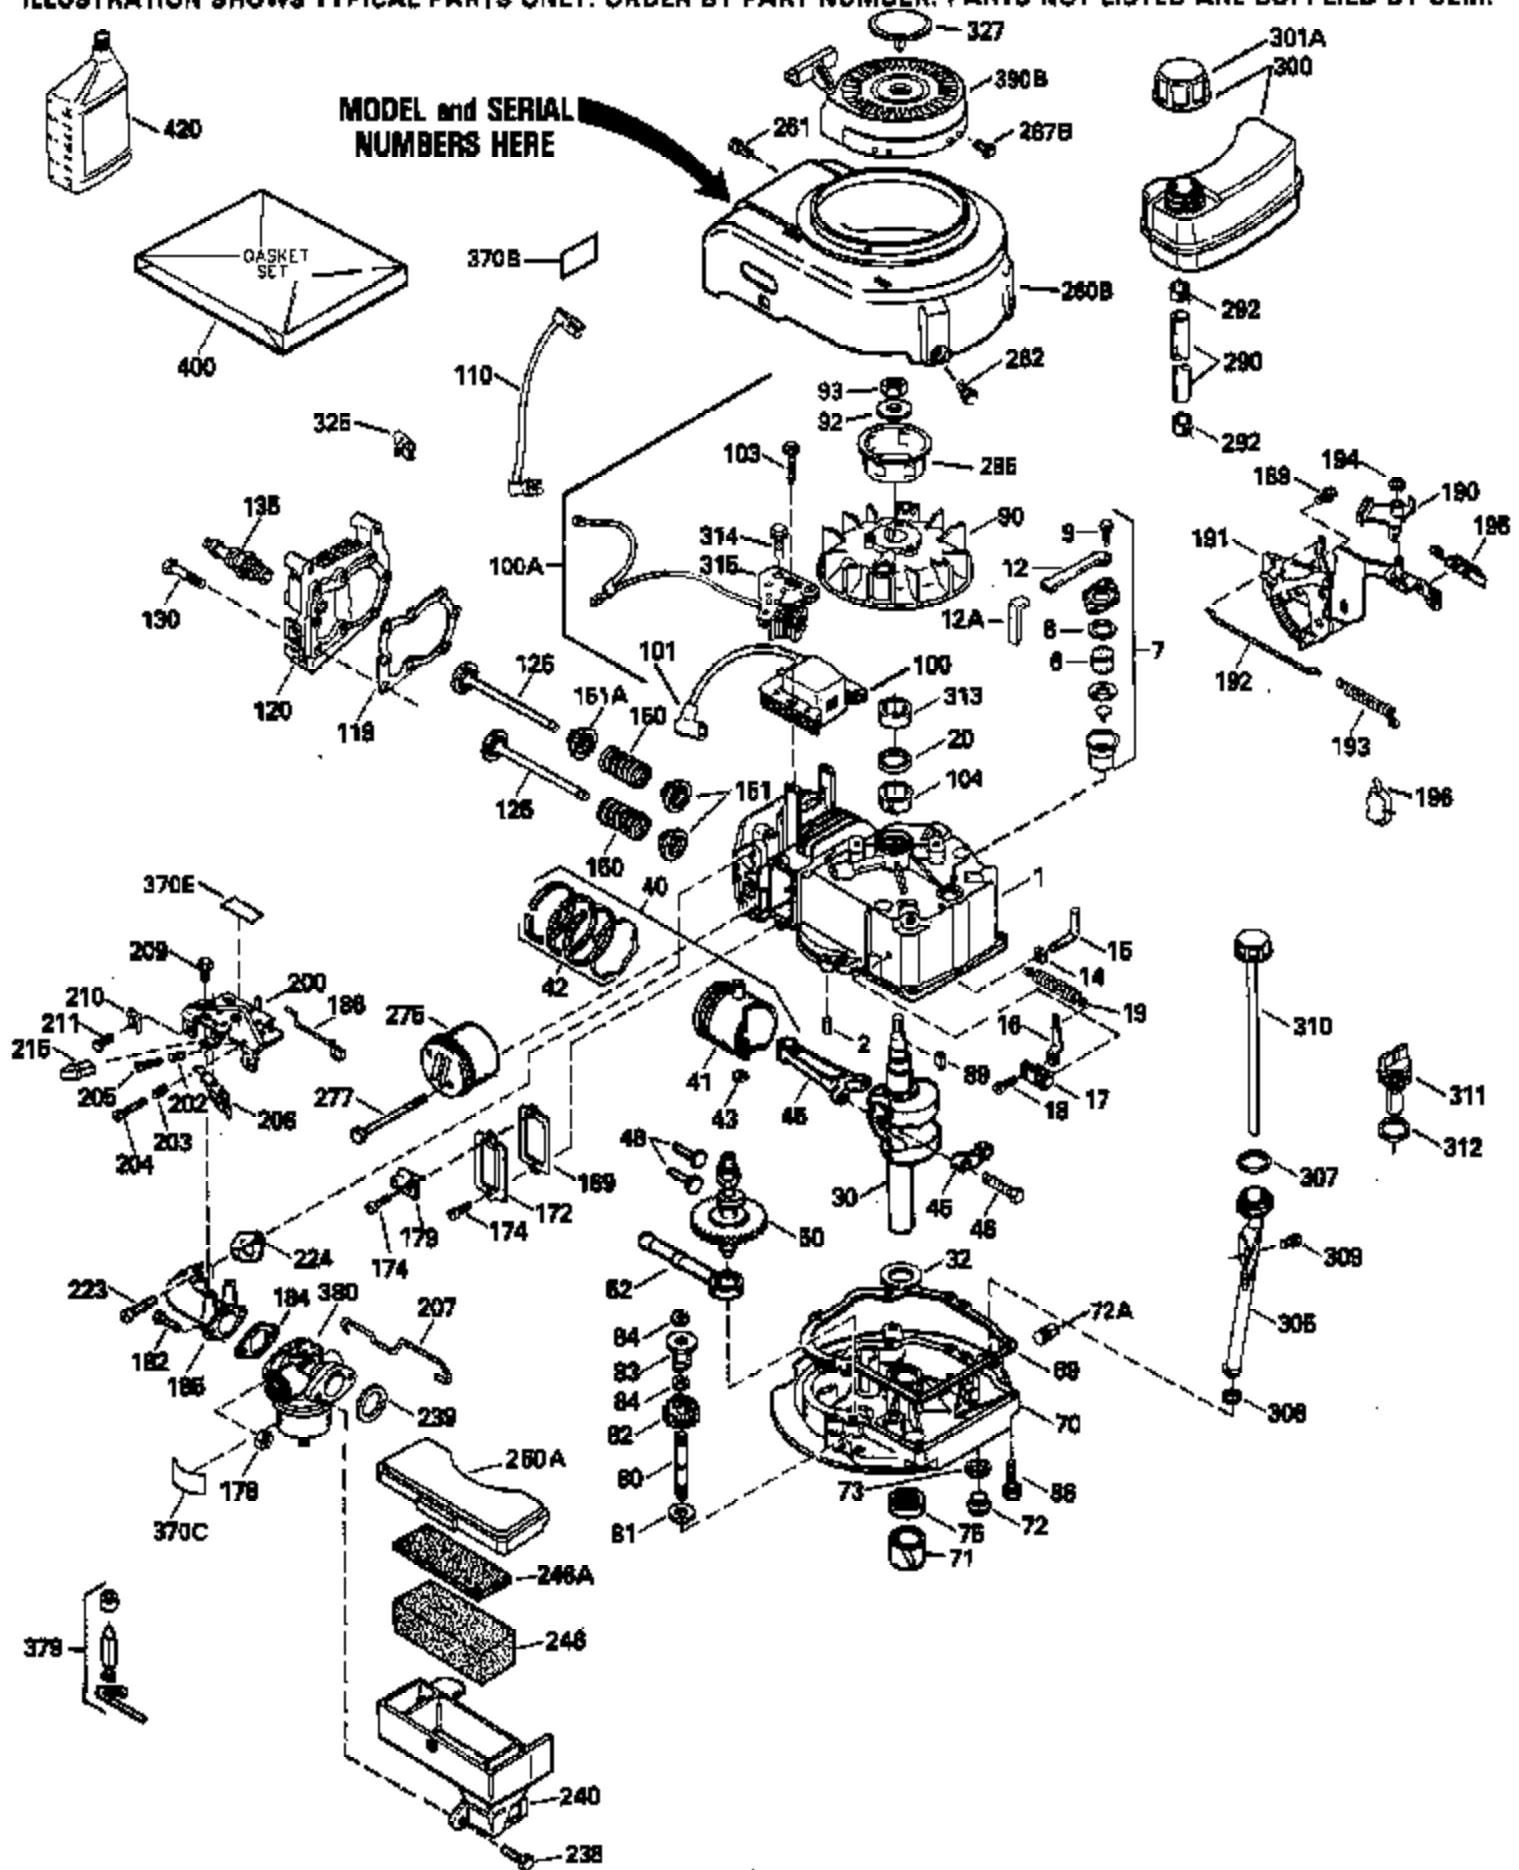

ILLUSTRATION SHOWS TYPICAL PARTS ONLY. ORDER BY PART NUMBER. PARTS NOT LISTED ARE SUPPLIED BY OEM.

Ref #	Part Number	Qty	Description
1	34975		Cylinder Ass'y. (Incl. 2, 8, 9 & 20) (2-1/2")
2	26727		Pin, Dowel
6	33734		Element, Breather
7	34214A		Breather Ass'y. (Incl. 6, 8, 9, 12 & 12A)
8	33735		* Gasket, Breather
9	30200		Screw, 10-24 x 9/16"
12	33886		Tube, Breather
12A	34695		Elbow, Breather tube
14	28277		Washer
15	31513		Rod, Governor
16	31383A		Lever, Governor
17	31335		Clamp, Governor lever
18	650548		Screw, 8-32 x 5/16"
19	31361		Spring, Extension
20	32600		Seal, Oil
30	34600		Crankshaft Ass'y.
40	34514		Piston, Pin & Ring Set (Std.) (2-1/2" Bore)
40	34515		Piston, Pin & Ring Set (.010" OS)
40	34516		Piston, Pin & Ring Set (.020" OS)
41	32538B		Piston & Pin Ass'y. (Incl. 43)(Std.)(2-1/2")
41	32548B		Piston & Pin Ass'y. (Incl. 43) (.010" OS)
41	32549B		Piston & Pin Ass'y. (Incl. 43) (.020" OS)
42	28986		Ring Set (Std.) (2-1/2" Bore)
42	28987		Ring Set (.010" OS)
42	28988		Ring Set (.020" OS)
43	20381		Ring, Piston pin retaining
45	30963B		Rod Assy., Connecting (Incl. 46)
46	32610A		Bolt, Connecting rod
48	27241		Lifter, Valve
50	33553		Camshaft (MCR)
52	29914		Oil Pump Assy.
69	35261		* Gasket, Mounting flange
72	30572		Plug, Oil drain (Incl. 73)
73	28833		* Drain Plug Gasket (Not req. W/plastic plug)
75	26208		Seal, Oil
80	30574		Shaft, Governor
81	30590A		Washer, Flat
82	30591		Gear Assy., Governor (Incl. 81)
83	30588A		Spool, Governor
84	29193		Ring, Retaining
86	650488		Screw, 1/4-20 x 1-1/4"
89	611004		Flywheel Key
90	611046A		Flywheel
92	650815		Washer, Belleville
93	650816		Nut, Flywheel
100	730207		Magneto-to-Solid State Conversion Kit (Includes solid state module, solid state flywheel key, and instructions.)(Use as required on external ignition engines only.)
100	34443A		Solid State Assy.
101	610118		Cover, Spark plug
103	650814		Screw, Torx T-15, 10-24 x 1"
110	34961		Ground Wire
119	29953C		* Gasket, Cylinder head
120	34335		Head, Cylinder
125	29313C		Exhaust Valve (Std.) (Incl. 151)
125	29315C		Exhaust Valve (1/32" OS) (Incl. 151)
126	29314B		Intake Valve (Std.) (Incl. 151)