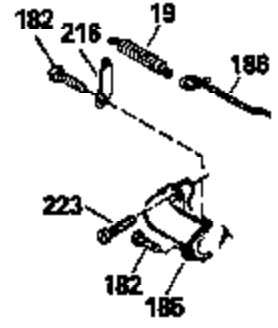

Ref #	Part Number	Qty	Description
19	31361		Spring, Extension
69	35261		* Gasket, Mounting flange
182	6201		Screw, 1/4-28 x 7/8"
185	31384A		Pipe, Intake (Incl. 224)
186	32653		Link, Governor spring
216	33086		Lever, Speed adjusting
223	650451		Screw, 1/4-20 x 1"
241	35067		Collar, Air cleaner (Black)
245	35066		Filter, Air cleaner
246B	35435		Filter, Pre-Air (Use as required)
247A	35068		Clamp, Air cleaner
250B	35065		Air Cleaner Cover Ass'y.