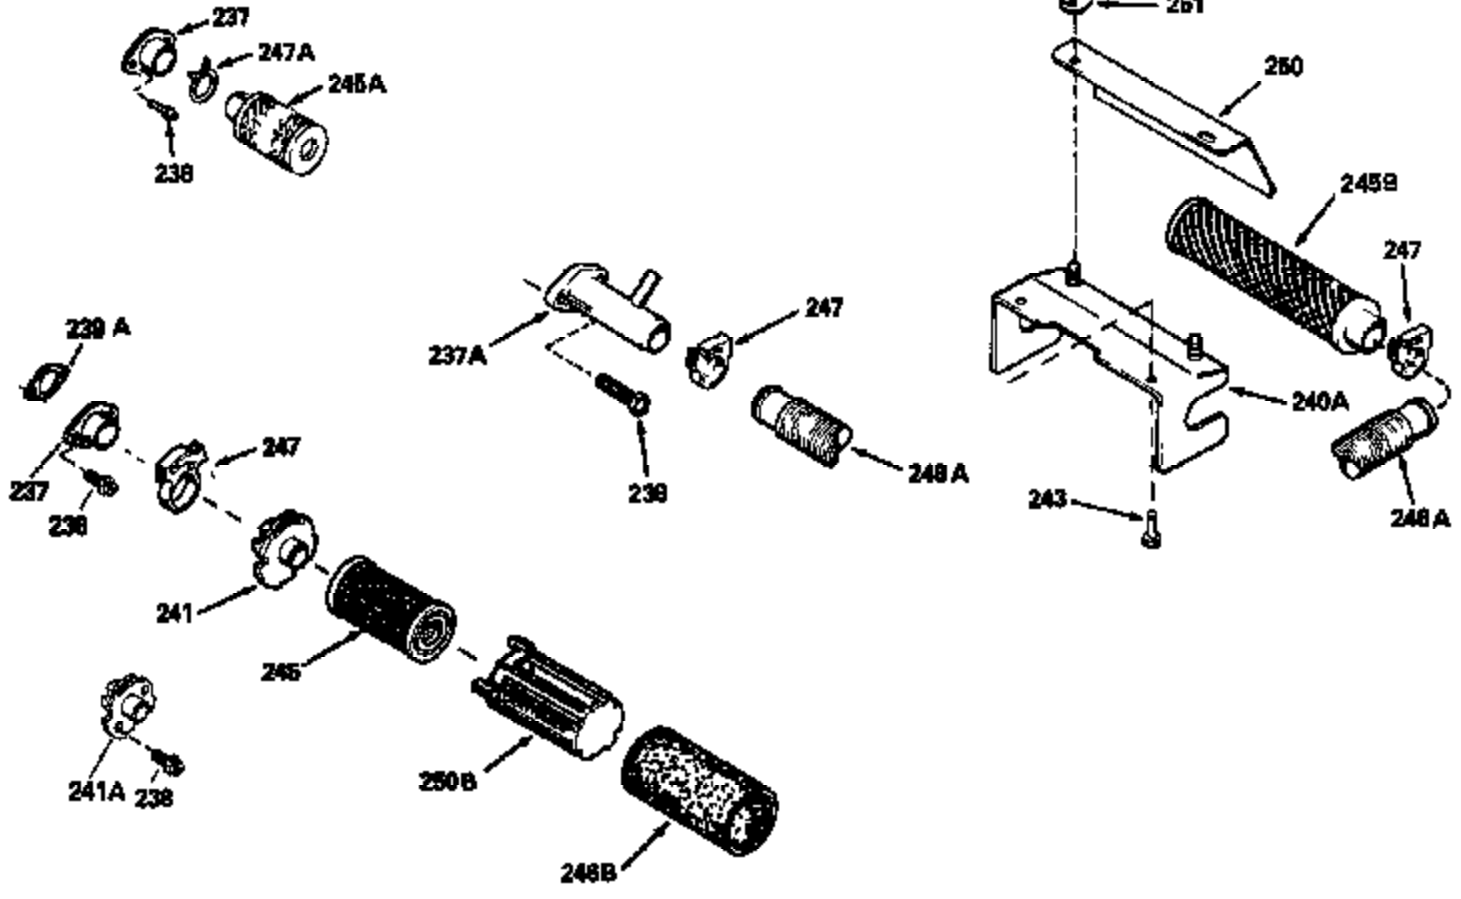

Ref #	Part Number	Qty	Description
19	31361		Spring, Extension
69	35261		* Gasket, Mounting flange
182	6201		Screw, 1/4-28 x 7/8"
185	31384A		Pipe, Intake (Incl. 224)
186	32653		Link, Governor spring
216	33086		Lever, Speed adjusting
223	650451		Screw, 1/4-20 x 1"
241	35067		Collar, Air cleaner (Black)
245	35066		Filter, Air cleaner
246B	35435		Filter, Pre-Air (Use as required)
247A	35068		Clamp, Air cleaner
250B	35065		Air Cleaner Cover Ass'y.