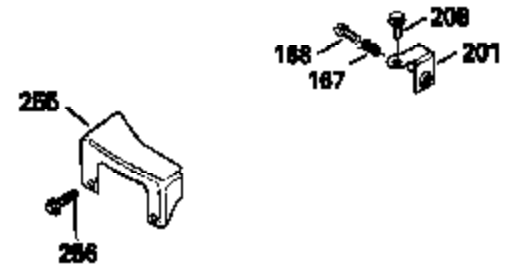

Ref #	Part Number	Qty	Description
19	31361		Spring, Extension
69	35261		* Gasket, Mounting flange
182	6201		Screw, 1/4-28 x 7/8"
185	31384A		Pipe, Intake (Incl. 224)
186	32653		Link, Governor spring
216	33086		Lever, Speed adjusting
223	650451		Screw, 1/4-20 x 1"
241	35067		Collar, Air cleaner (Black)
245	35066		Filter, Air cleaner
246B	35435		Filter, Pre-Air (Use as required)
247A	35068		Clamp, Air cleaner
250B	35065		Air Cleaner Cover Ass'y.