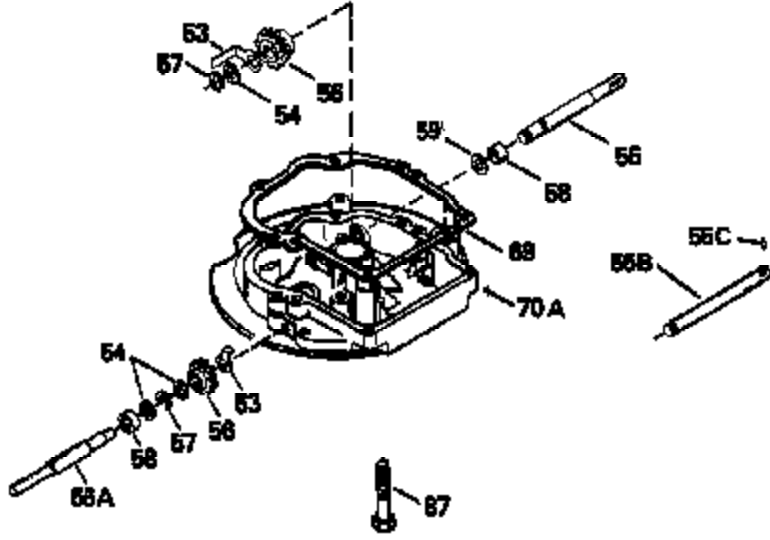

Ref #	Part Number	Qty	Description
19	31361		Spring, Extension
69	35261		* Gasket, Mounting flange
182	6201		Screw, 1/4-28 x 7/8"
185	31384A		Pipe, Intake (Incl. 224)
186	32653		Link, Governor spring
216	33086		Lever, Speed adjusting
223	650451		Screw, 1/4-20 x 1"
241	35067		Collar, Air cleaner (Black)
245	35066		Filter, Air cleaner
246B	35435		Filter, Pre-Air (Use as required)
247A	35068		Clamp, Air cleaner
250B	35065		Air Cleaner Cover Ass'y.