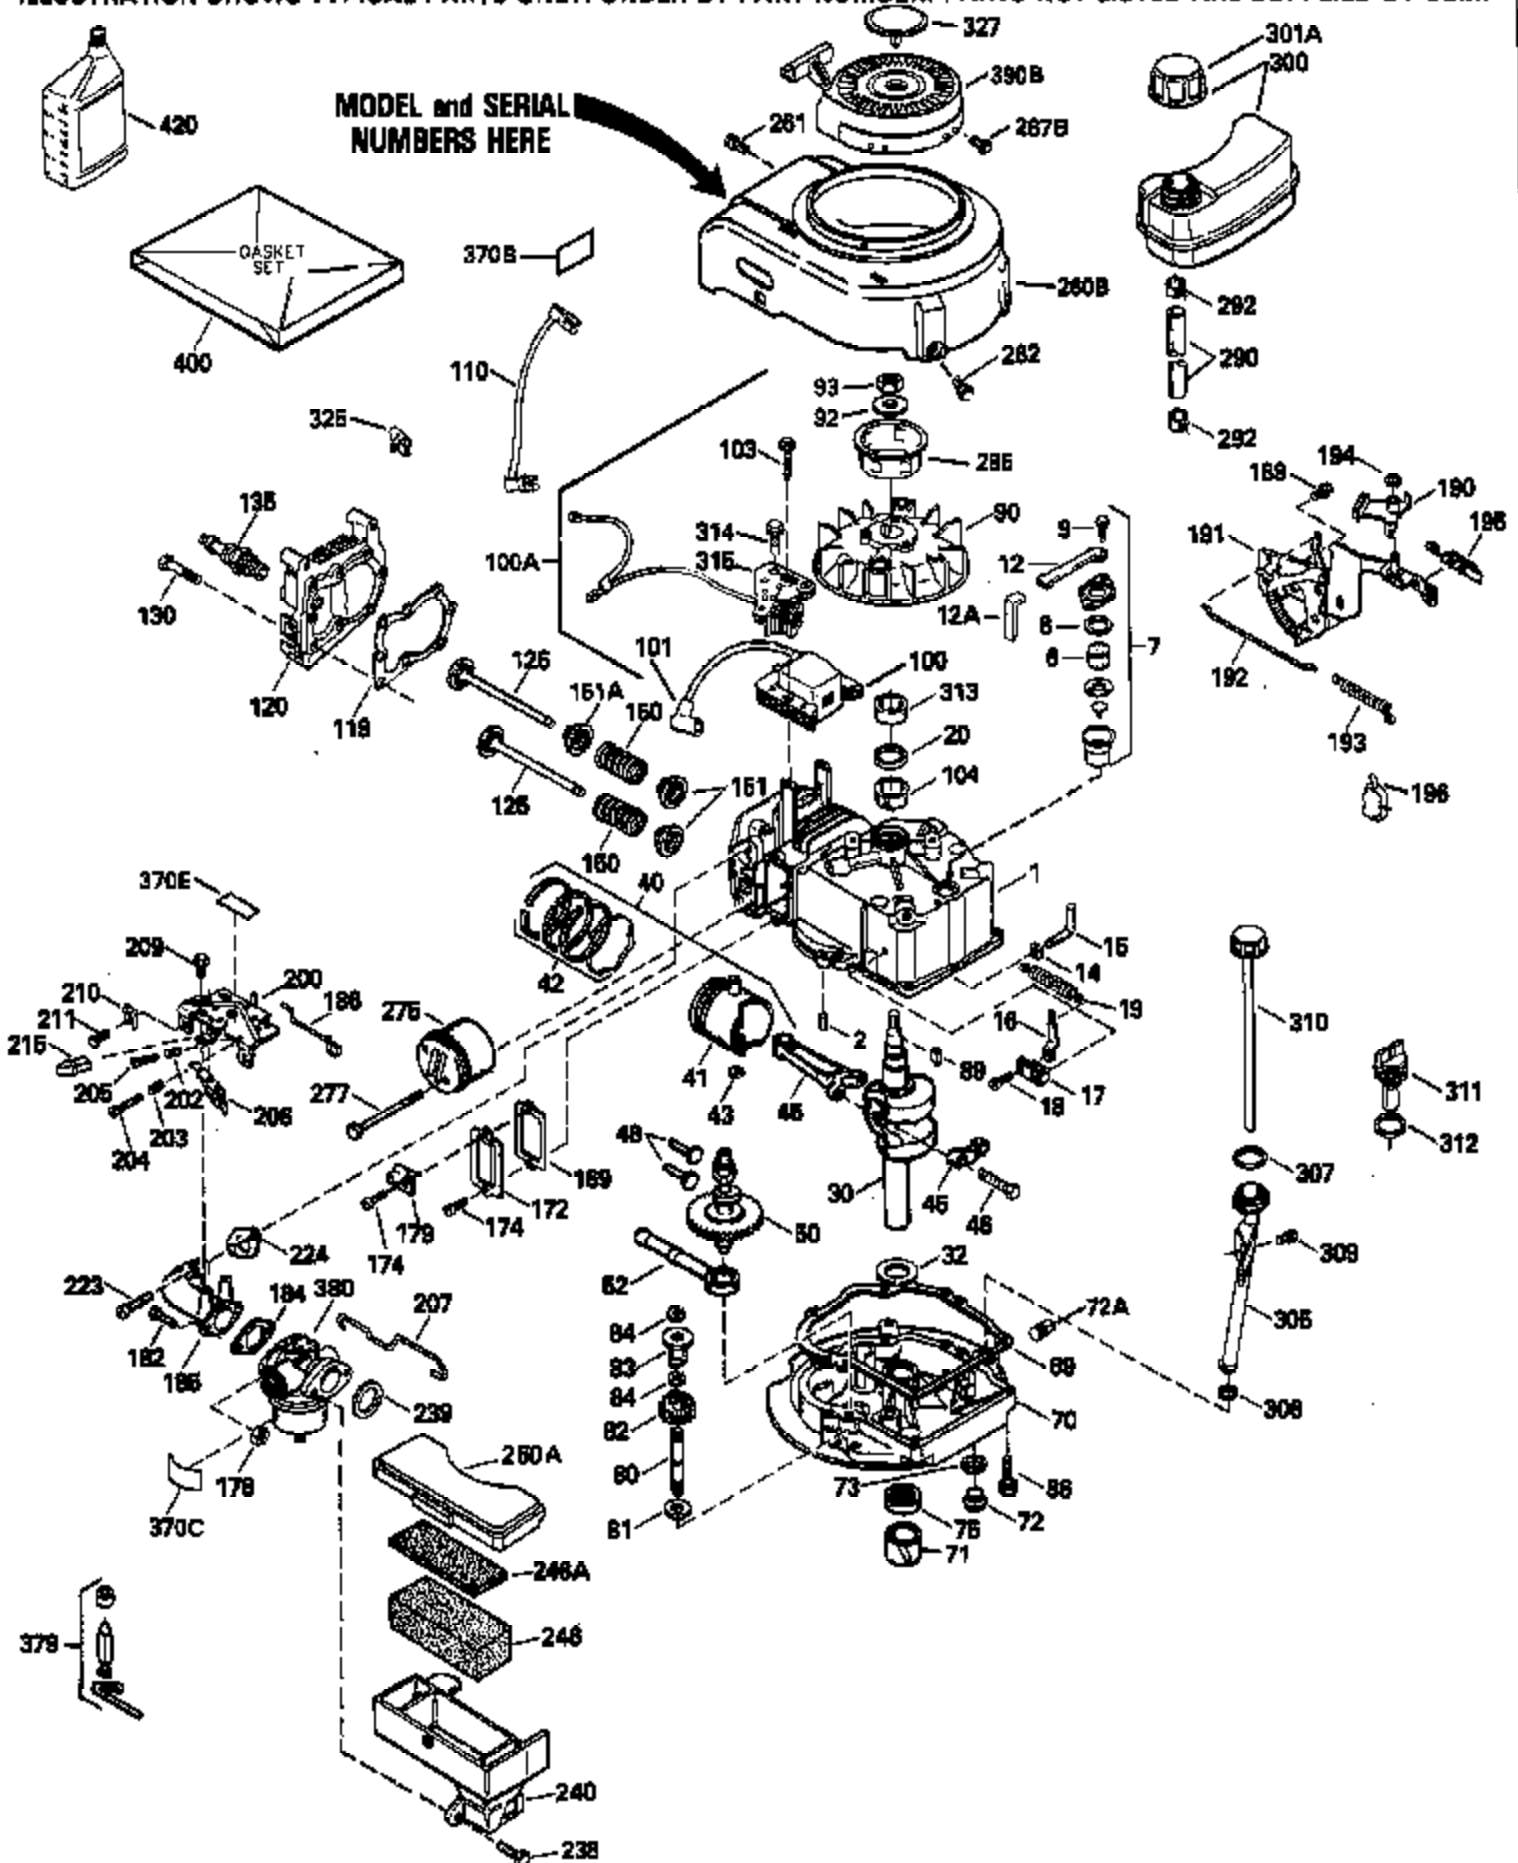

ILLUSTRATION SHOWS TYPICAL PARTS ONLY. ORDER BY PART NUMBER. PARTS NOT LISTED ARE SUPPLIED BY OEM.

Ref #	Part Number	Qty	Description
1	34975		Cylinder Ass'y. (Incl. 2, 8, 9 & 20) (2-1/2")
2	26727		Pin, Dowel
6	33734		Element, Breather
7	34214A		Breather Ass'y. (Incl. 6, 8, 9, 12 & 12A)
8	33735		* Gasket, Breather
9	30200		Screw, 10-24 x 9/16"
12	33886		Tube, Breather
14	28277		Washer
15	30589		Rod, Governor (Incl. 14)
16	31383A		Lever, Governor
17	31335		Clamp, Governor lever
18	650548		Screw, 8-32 x 5/16"
19	31361		Spring, Extension
20	32600		Seal, Oil
30	34467		Crankshaft Ass'y.
40	34514		Piston, Pin & Ring Set (Std.) (2-1/2" Bore)
40	34515		Piston, Pin & Ring Set (.010" OS)
40	34516		Piston, Pin & Ring Set (.020" OS)
41	32538B		Piston & Pin Ass'y. (Incl. 43)(Std.)(2-1/2")
41	32548B		Piston & Pin Ass'y. (Incl. 43) (.010" OS)
41	32549B		Piston & Pin Ass'y. (Incl. 43) (.020" OS)
42	28986		Ring Set (Std.) (2-1/2" Bore)
42	28987		Ring Set (.010" OS)
42	28988		Ring Set (.020" OS)
43	20381		Ring, Piston pin retaining
45	30963B		Rod Assy., Connecting (Incl. 46)
46	32610A		Bolt, Connecting rod
48	27241		Lifter, Valve
50	33148A		Camshaft
52	29914		Oil Pump Assy.
69	35261		* Gasket, Mounting flange
70	34831		Mounting Flange (Incl. 72, 72A, 73, 7 5 & 80)
72	30572		Plug, Oil drain (Incl. 73)
72A	9556		Plug, Pipe
73	28833		* Drain Plug Gasket (Not req. W/plastic plug)
75	26208		Seal, Oil
80	30574		Shaft, Governor
81	30590A		Washer, Flat
82	30591		Gear Assy., Governor (Incl. 81)
83	30588A		Spool, Governor
84	29193		Ring, Retaining
86	650488		Screw, 1/4-20 x 1-1/4"
89	610995		Flywheel Key
90	611046A		Flywheel
92	650815		Washer, Belleville
93	650816		Nut, Flywheel
100	34431		Solid State Ignition NOTE: Specs with this ignition system can still service individual components (points, condenser, etc.)See Div. 3, Sec. A, page TVS75 & TVS90 4,Reference numbers 122 thru 134. (This coil has been superseded to 730207 solid state conversion kit)
100	730207		Magneto-to-Solid State Conversion Kit (Includes solid state module, solid state flywheel key, and instructions.)(Use as required on external ignition engines only.)
101	610118		Cover, Spark plug
103	650814		Screw, Torx T-15, 10-24 x 1"
110	34432		Ground Wire