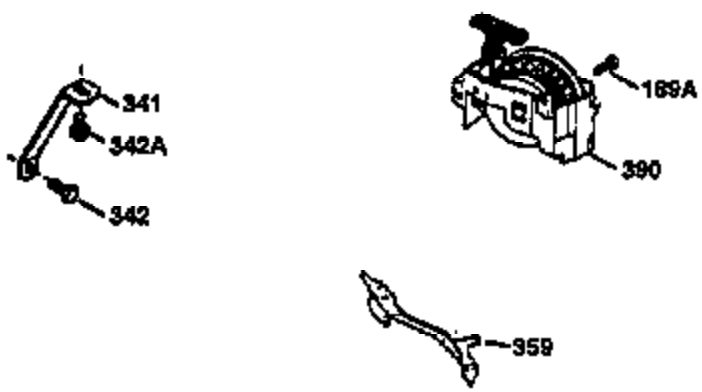

ILLUSTRATION SHOWS TYPICAL PARTS ONLY, ORDER BY PART NUMBER. PARTS NOT LISTED ARE SUPPLIED BY OEM.

Ref #	Part Number	Qty	Description
238	650806	2	Screw, 10-32 x 5/8"
239	34338	1	* Air Cleaner Gasket
245	34340	1	Air Cleaner Filter
250	34341B	1	Air Cleaner Cover
260	35491	1	Blower Housing
287	650926	2	Screw, 8-32 x 21/64"
300	32170B	1	Fuel Tank (Incl. 292 & 301)
301	33032	1	Fuel Cap
390	590732	1	Rewind Starter (NOTE: This engine could have been built with 590738 starter. Refer to the design of the rope pulley strength ribs for part identification. Individual starter parts do not interchange.)