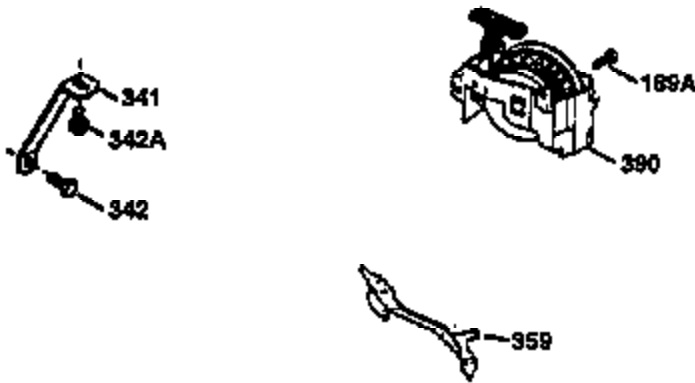

ILLUSTRATION SHOWS TYPICAL PARTS ONLY, ORDER BY PART NUMBER. PARTS NOT LISTED ARE SUPPLIED BY OEM.

Ref #	Part Number	Qty	Description
239	34338	1	* Air Cleaner Gasket
243	650806	2	Screw, 10-32 x 5/8"
245	34340	1	Air Cleaner Filter
250	34341B	1	Air Cleaner Cover
260	35491	1	Blower Housing
287	650884	2	Screw, 8-32 x 1/2"
300	32170B	1	Fuel Tank (Inc. 292 & 301)
301	33032	1	Fuel Cap
370	34346	1	Instruction Decal
390	590688	1	Rewind Starter