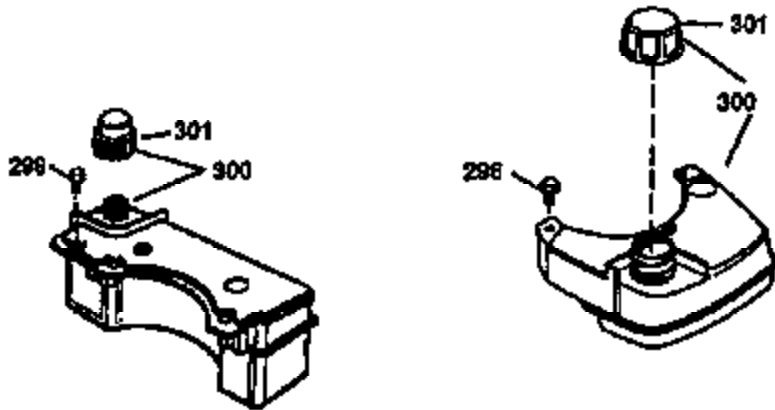

ILLUSTRATION SHOWS TYPICAL PARTS ONLY, ORDER BY PART NUMBER. PARTS NOT LISTED ARE SUPPLIED BY OEM.

Ref #	Part Number	Qty	Description
239	34338	1	* Air Cleaner Gasket
243	650806	2	Screw, 10-32 x 5/8"
245	34340	1	Air Cleaner Filter
250	34341B	1	Air Cleaner Cover
260	35491	1	Blower Housing
287	650884	2	Screw, 8-32 x 1/2"
300	32170B	1	Fuel Tank (Inc. 292 & 301)
301	33032	1	Fuel Cap
370	34346	1	Instruction Decal
390	590688	1	Rewind Starter