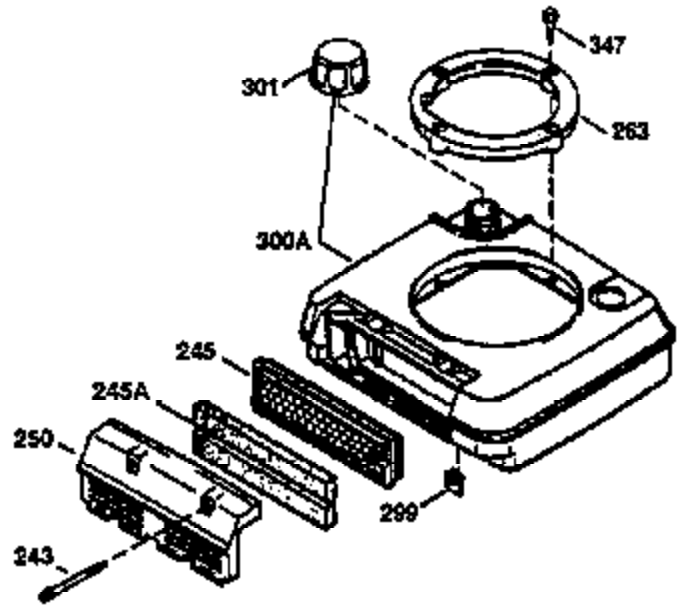

ILLUSTRATION SHOWS TYPICAL PARTS ONLY, ORDER BY PART NUMBER. PARTS NOT LISTED ARE SUPPLIED BY OEM.

Ref #	Part Number	Qty	Description
239	34338	1	* Air Cleaner Gasket
243	650806	2	Screw, 10-32 x 5/8"
245	34340	1	Air Cleaner Filter
250	34341B	1	Air Cleaner Cover
260	35491	1	Blower Housing
287	650884	2	Screw, 8-32 x 1/2"
300	32170B	1	Fuel Tank (Inc. 292 & 301)
301	33032	1	Fuel Cap
370	34346	1	Instruction Decal
390	590688	1	Rewind Starter