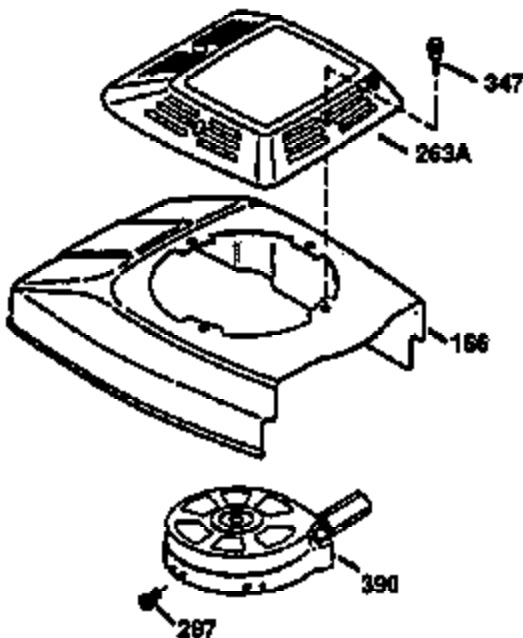

ILLUSTRATION SHOWS TYPICAL PARTS ONLY, ORDER BY PART NUMBER. PARTS NOT LISTED ARE SUPPLIED BY OEM.

Ref #	Part Number	Qty	Description
239	34338	1	* Air Cleaner Gasket
243	650806	2	Screw, 10-32 x 5/8"
245	34340	1	Air Cleaner Filter
250	34341B	1	Air Cleaner Cover
260	35491	1	Blower Housing
287	650884	2	Screw, 8-32 x 1/2"
300	32170B	1	Fuel Tank (Inc. 292 & 301)
301	33032	1	Fuel Cap
370	34346	1	Instruction Decal
390	590688	1	Rewind Starter