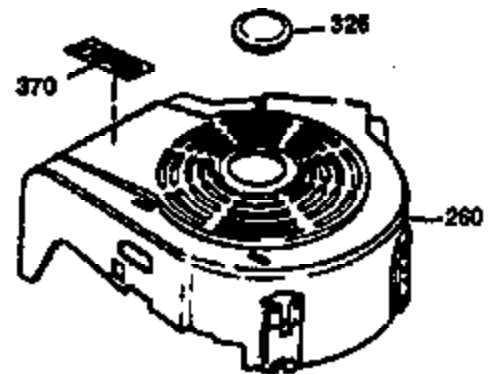

ILLUSTRATION SHOWS TYPICAL PARTS ONLY, ORDER BY PART NUMBER. PARTS NOT LISTED ARE SUPPLIED BY OEM.

Ref #	Part Number	Qty	Description
239	34338	1	* Air Cleaner Gasket
243	650806	2	Screw, 10-32 x 5/8"
245	34340	1	Air Cleaner Filter
250	34341B	1	Air Cleaner Cover
260	35491	1	Blower Housing
287	650884	2	Screw, 8-32 x 1/2"
300	32170B	1	Fuel Tank (Inc. 292 & 301)
301	33032	1	Fuel Cap
370	34346	1	Instruction Decal
390	590688	1	Rewind Starter