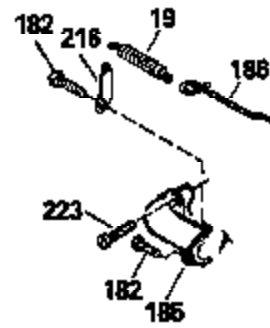

Ref #	Part Number	Qty	Description
19	31361		Spring, Extension
53	31745		Tang, Washer
54	31747		Washer, Flat
55	33774		Shaft, P.T.O.
56	33401		Right Hand Worm Gear
57	31749		Ring, Retaining
58	31744		Seal, Oil
59	31787		Washer, Flat
69	35261		* Gasket, Mounting flange
70A	35609		Flange Ass'y. (Incl.58, 72, 73, 75, 8 0 & 311)
87	650492		Screw, 1/4-20 x 2-1/4"
182	6201		Screw, 1/4-28 x 7/8"
185	31384A		Pipe, Intake (Incl. 224)
186	32653		Link, Governor spring
216	33086		Lever, Speed adjusting
223	650451		Screw, 1/4-20 x 1"
237	32971		Adapter, Air cleaner
238	650709		Screw, 10-32 x 7/16"
239A	35815		* Gasket, Air cleaner
241	35067		Collar, Air cleaner (Black)
245	35066		Filter, Air cleaner
246B	35435		Filter, Pre-Air (Use as required)
247A	35068		Clamp, Air cleaner
250B	35065		Air Cleaner Cover Ass'y.