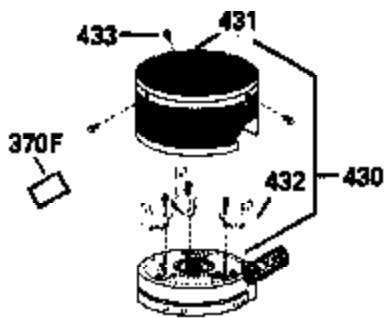

Ref #	Part Number	Qty	Description
189	650839		Screw, 1/4-20 x 3/8"
190	35831		Lever, Brake
191	35015B		Bracket Assy., S.E. Brake (Incl. 195)
194	32309		Ring, Retaining
195	610973		Terminal Assy.
274	26754A		* Gasket, Exhaust (Use as required)
277	650795		Screw, 1/4-20 x 2-1/4"
277A	30063		Screw, 1/4-20 x 1/2" (Use as required)
370F	34387		Decal, Instruction (Optional)
415	730162		Muffler Adap.Kit(Incl.274,277A)(Use a s req.)
430	730574		Debris Screen Kit (Incl. 370F,431-433)(Opt.)
431	35596		Screen, Debris (Optional)
432	35597		Bracket, Debris screen (Optional)
433	650910		Screw, 8-32 x 1/4" (Optional)