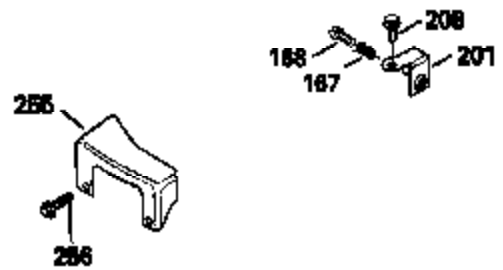

Ref #	Part Number	Qty	Description
19	31361		Spring, Extension
53	31745		Tang, Washer
54	31747		Washer, Flat
55	33774		Shaft, P.T.O.
56	33401		Right Hand Worm Gear
57	31749		Ring, Retaining
58	31744		Seal, Oil
59	31787		Washer, Flat
69	35261		* Gasket, Mounting flange
70A	35609		Flange Ass'y. (Incl.58, 72, 73, 75, 8 0 & 311)
87	650492		Screw, 1/4-20 x 2-1/4"
182	6201		Screw, 1/4-28 x 7/8"
185	31384A		Pipe, Intake (Incl. 224)
186	32653		Link, Governor spring
216	33086		Lever, Speed adjusting
223	650451		Screw, 1/4-20 x 1"
237	32971		Adapter, Air cleaner
238	650709		Screw, 10-32 x 7/16"
239A	35815		* Gasket, Air cleaner
241	35067		Collar, Air cleaner (Black)
245	35066		Filter, Air cleaner
246B	35435		Filter, Pre-Air (Use as required)
247A	35068		Clamp, Air cleaner
250B	35065		Air Cleaner Cover Ass'y.