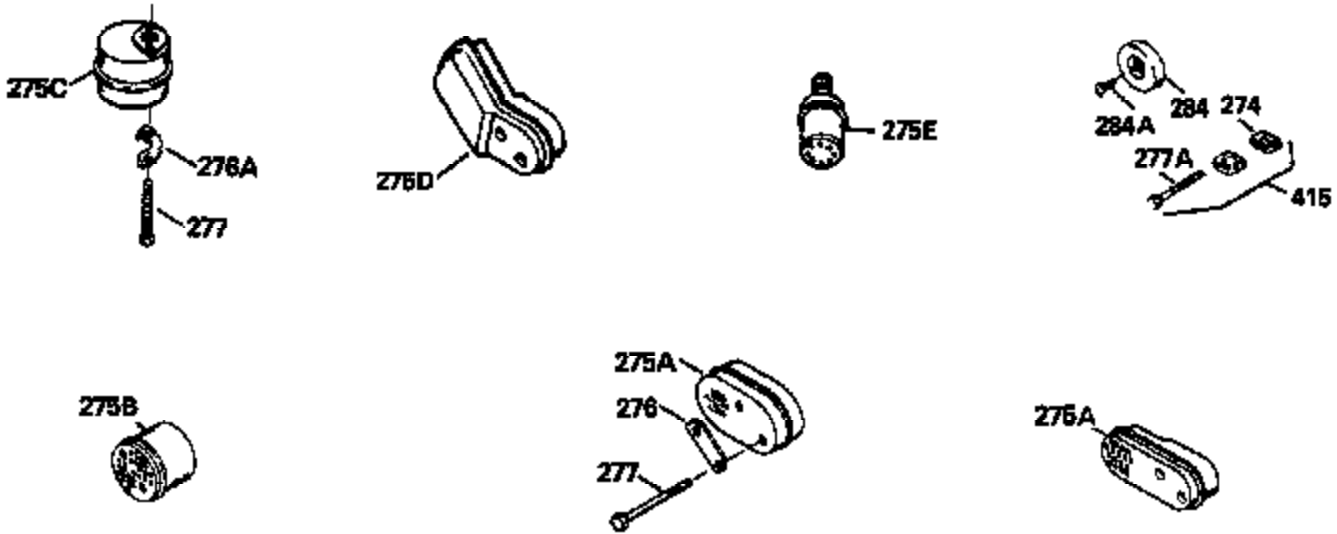

Ref #	Part Number	Qty	Description
189	650839		Screw, 1/4-20 x 3/8"
190	35831		Lever, Brake
191	35015B		Bracket Assy., S.E. Brake (Incl. 195)
194	32309		Ring, Retaining
195	610973		Terminal Assy.
274	26754A		* Gasket, Exhaust (Use as required)
277	650795		Screw, 1/4-20 x 2-1/4"
277A	30063		Screw, 1/4-20 x 1/2" (Use as required)
370F	34387		Decal, Instruction (Optional)
415	730162		Muffler Adap.Kit(Incl.274,277A)(Use a s req.)
430	730574		Debris Screen Kit (Incl. 370F,431-433)(Opt.)
431	35596		Screen, Debris (Optional)
432	35597		Bracket, Debris screen (Optional)
433	650910		Screw, 8-32 x 1/4" (Optional)