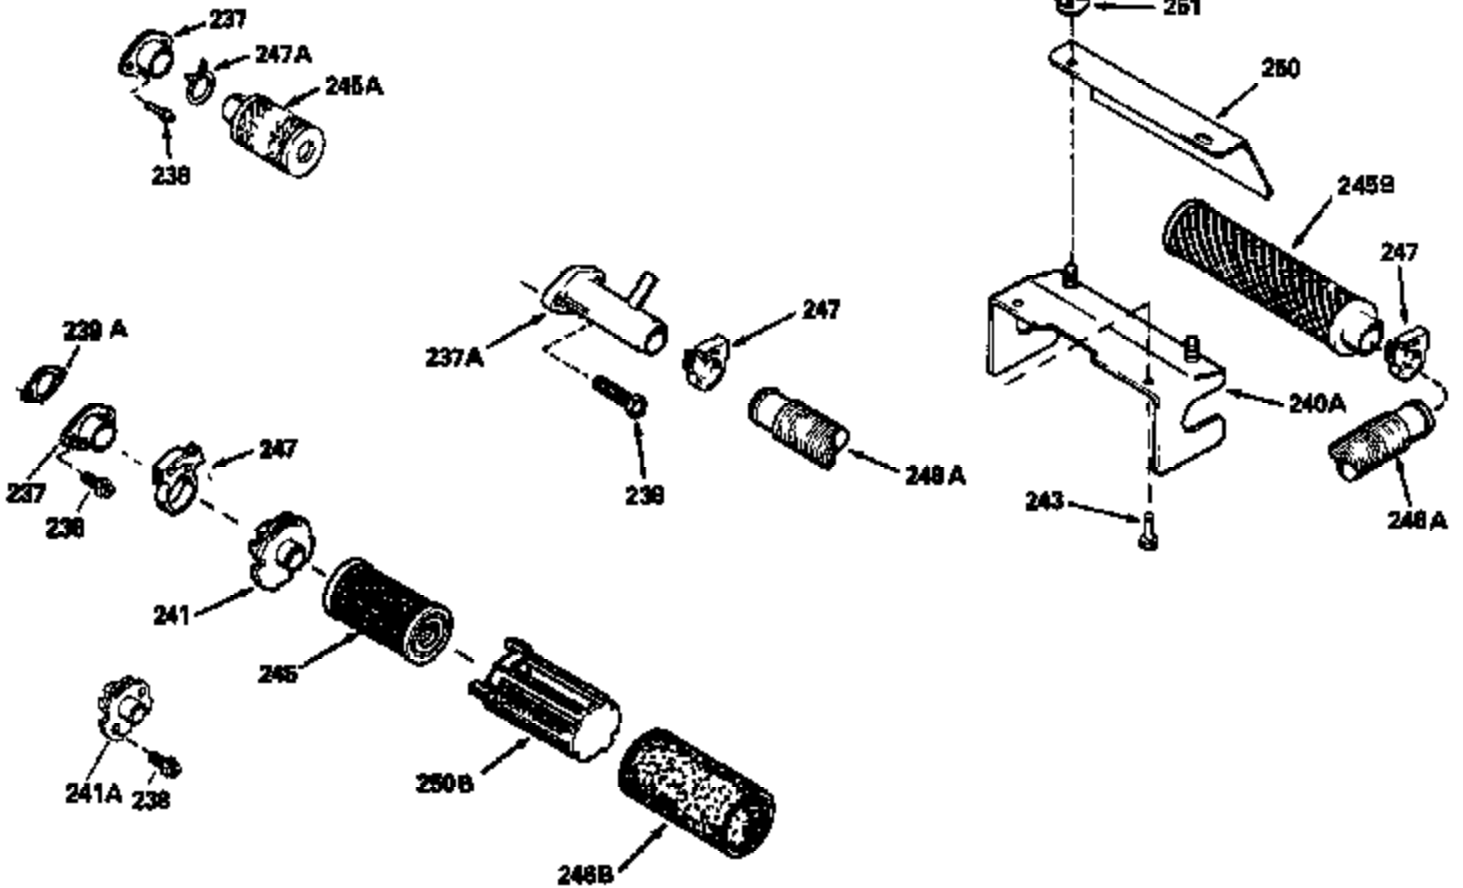

Ref #	Part Number	Qty	Description
19	31361		Spring, Extension
53	31745		Tang, Washer
54	31747		Washer, Flat
55	33774		Shaft, P.T.O.
56	33401		Right Hand Worm Gear
57	31749		Ring, Retaining
58	31744		Seal, Oil
59	31787		Washer, Flat
69	35261		* Gasket, Mounting flange
70A	35609		Flange Ass'y. (Incl.58, 72, 73, 75, 8 0 & 311)
87	650492		Screw, 1/4-20 x 2-1/4"
182	6201		Screw, 1/4-28 x 7/8"
185	31384A		Pipe, Intake (Incl. 224)
186	32653		Link, Governor spring
216	33086		Lever, Speed adjusting
223	650451		Screw, 1/4-20 x 1"
237	32971		Adapter, Air cleaner
238	650709		Screw, 10-32 x 7/16"
239A	35815		* Gasket, Air cleaner
241	35067		Collar, Air cleaner (Black)
245	35066		Filter, Air cleaner
246B	35435		Filter, Pre-Air (Use as required)
247A	35068		Clamp, Air cleaner
250B	35065		Air Cleaner Cover Ass'y.