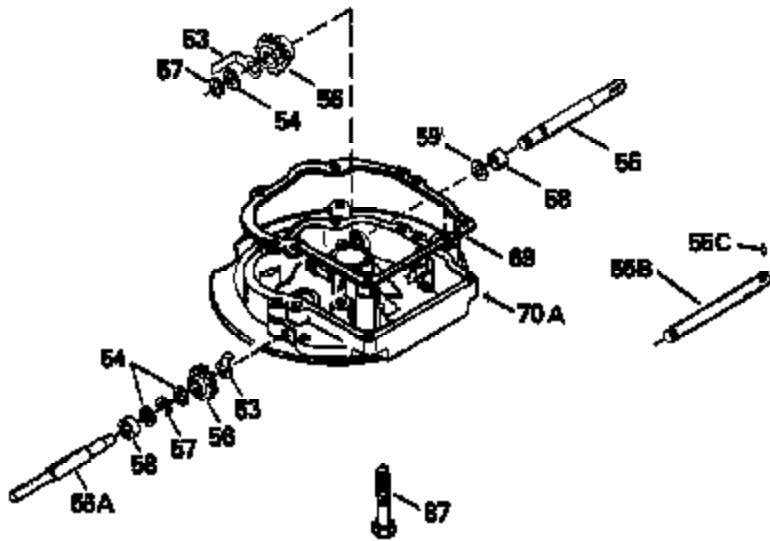

Ref #	Part Number	Qty	Description
19	31361		Spring, Extension
53	31745		Tang, Washer
54	31747		Washer, Flat
55	33774		Shaft, P.T.O.
56	33401		Right Hand Worm Gear
57	31749		Ring, Retaining
58	31744		Seal, Oil
59	31787		Washer, Flat
69	35261		* Gasket, Mounting flange
70A	35609		Flange Ass'y. (Incl.58, 72, 73, 75, 8 0 & 311)
87	650492		Screw, 1/4-20 x 2-1/4"
182	6201		Screw, 1/4-28 x 7/8"
185	31384A		Pipe, Intake (Incl. 224)
186	32653		Link, Governor spring
216	33086		Lever, Speed adjusting
223	650451		Screw, 1/4-20 x 1"
237	32971		Adapter, Air cleaner
238	650709		Screw, 10-32 x 7/16"
239A	35815		* Gasket, Air cleaner
241	35067		Collar, Air cleaner (Black)
245	35066		Filter, Air cleaner
246B	35435		Filter, Pre-Air (Use as required)
247A	35068		Clamp, Air cleaner
250B	35065		Air Cleaner Cover Ass'y.