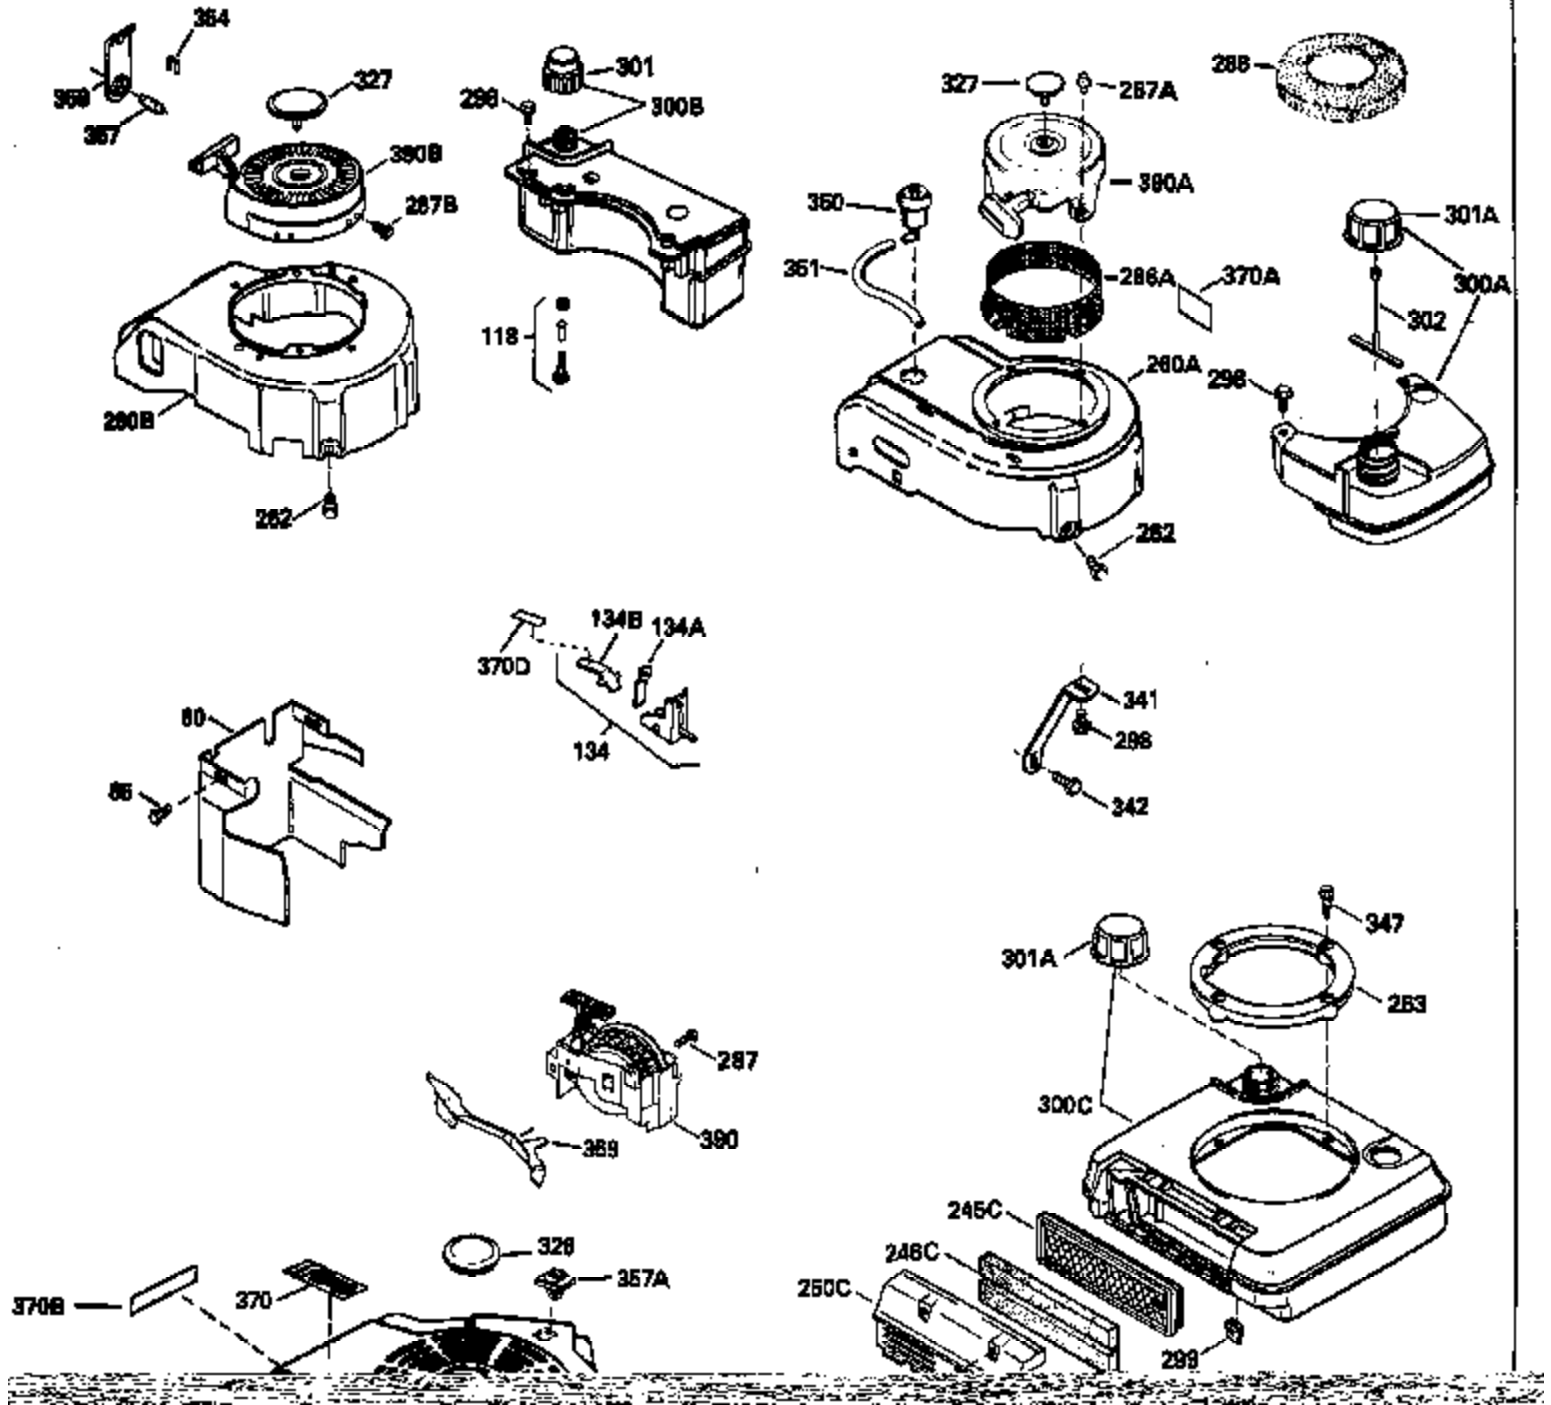

Ref #	Part Number	Qty	Description
120	34335		Head, Cylinder
125	29313C		Exhaust Valve (Std.) (Incl. 151)
125	29315C		Exhaust Valve (1/32" OS) (Incl. 151)
126	29314B		Intake Valve (Std.) (Incl. 151)
126	29315C		Intake Valve (1/32" OS) (Incl. 151)
130	6021A		Screw, 5/16-18 x 1-1/2"
135	35395		Resistor Spark Plug (RJ19LM)
150	31672		Spring, Valve
151	31673		Cap, Lower valve spring
169	27234A		* Gasket, Valve spring box
172	32755		Cover, Valve spring box
174	650128		Screw, 10-24 x 1/2"
178	29752		Nut & Lockwasher, 1/4-28
182	6201		Screw, 1/4-28 x 7/8"
184	26756		* Gasket, Carburetor
185	31384A		Pipe, Intake (Incl. 224)
186	34337		Link, Governor spring
200	33205A		Control Bracket (Incl. 202 thru 206))
202	33802		Spring, Torsion
203	31342		Spring, Torsion
204	650549		Screw, 5-40 x 7/16"
205	650777		Screw, 6-32 x 21/32"
206	610973		Terminal (Use as required)
207	34336		Link, Throttle
209	30200		Screw, 10-24 x 9/16"
215	32410		Knob, Speed control
223	650451		Screw, 1/4-20 x 1"
224	34690A		* Gasket, Intake pipe
238	650806		Screw, 10-32 x 5/8"
239	34338		* Gasket, Air cleaner
240	34858		Body, Air cleaner (Black)
246	34340		Air Cleaner Filter
250A	34341A		Air Cleaner Cover
261	30200		Screw, 10-24 x 9/16"
262	650831		Screw, 1/4-20 x 15/32"
275	27181B		Muffler Kit (Incl. 274 & 277)
277	650795		Screw, 1/4-20 x 2-1/4"
285	34449		Hub, Starter
290	30705		Fuel Line (Braided 16")(40cm)(Use as req.)
290	30962		Fuel Line (Braided 32")(81cm)(Use as req.)
290	34357		Fuel Line (Epichlorohydrin 6-3/4") (1 7cm)
290	29774		Fuel Line (Braided 8-1/4")(21cm)(Use as req.)
292	26460		Clamp, Fuel line
300	32170A		Fuel Tank (Incl. 292 & 301)
306	34282		"O" Ring (This "O" ring is required with metal fill tube only when replacement mounting flange with .777 dia. oil fill hole has been used.)
311	27625		Plug, Oil filler (Incl. 312)
312	29673		* Gasket, Oil filler
313	33876		Gasket, Stator
370E	35344		Decal, Speed control
379	631021		Inlet Needle, Seat & Clip Assy.
380	632046A		Carburetor (Incl. 184) (Refer to Division 5, Section A, page A2-10 or Fiche 8, Grid F-3for breakdown)
400	33238C		* Gasket Set (Incl. items marked *)
420	730225		SAE 30, 4-Cycle Engine Oil (Quart)

ILLUSTRATION SHOWS TYPICAL PARTS ONLY. ORDER BY PART NUMBER. PARTS NOT LISTED ARE SUPPLIED BY OEM.