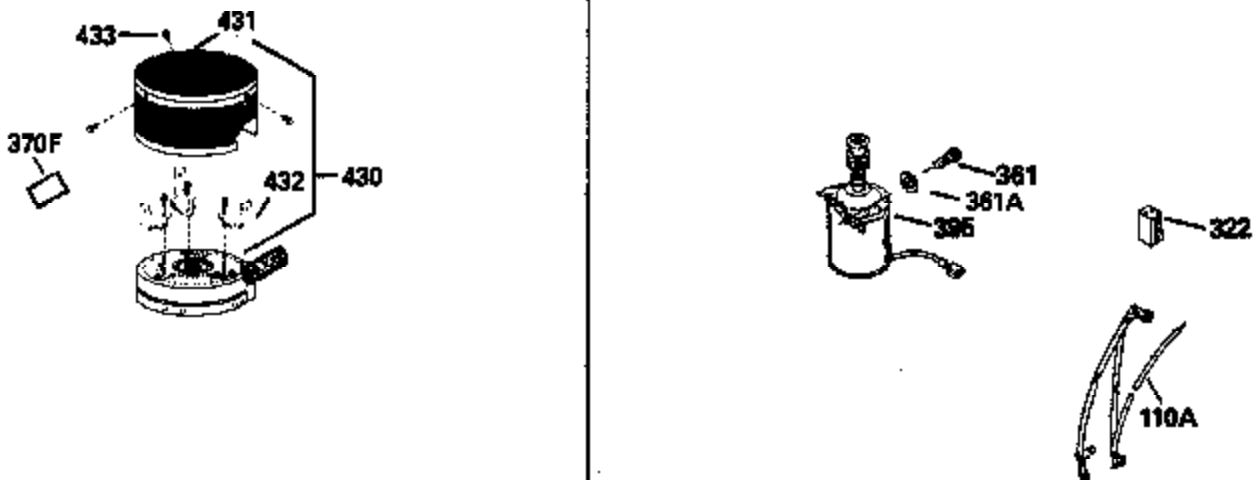

Ref #	Part Number	Qty	Description
420	730225		SAE 30, 4-Cycle Engine Oil (Quart)

ILLUSTRATION SHOWS TYPICAL PARTS ONLY. ORDER BY PART NUMBER. PARTS NOT LISTED ARE SUPPLIED BY OEM.

Ref #	Part Number	Qty	Description
118	730194		Rope Guide Kit (Use as required with 34476 fuel tank)
238	650806		Screw, 10-32 x 5/8"
246C	35705		Filter, Pre-Air (Optional)
260	35050		Housing, Blower
262	650831		Screw, 1/4-20 x 15/32"
287	650802		Screw, 1/4-20 x 5/8"
287A	650735		Screw, 10-24 x 3/8" (Use as required)
287A			Pop Rivet, (3/16" Dia.)(Purchase locally)
301	33032		Fuel Cap
326	34113		Plug, Screen
354	35025		Staple (Not used on all models)
357	34985		Rope Stop & Staple Ass'y. (Incl. 354)
370A	34346		Decal, Instruction
370	550223		Decal, Name
390	590532		Side Mount Rewind Starter (Refer to Division 5, Section C, page 32 or Fiche 8, Grid G-8 for breakdown)