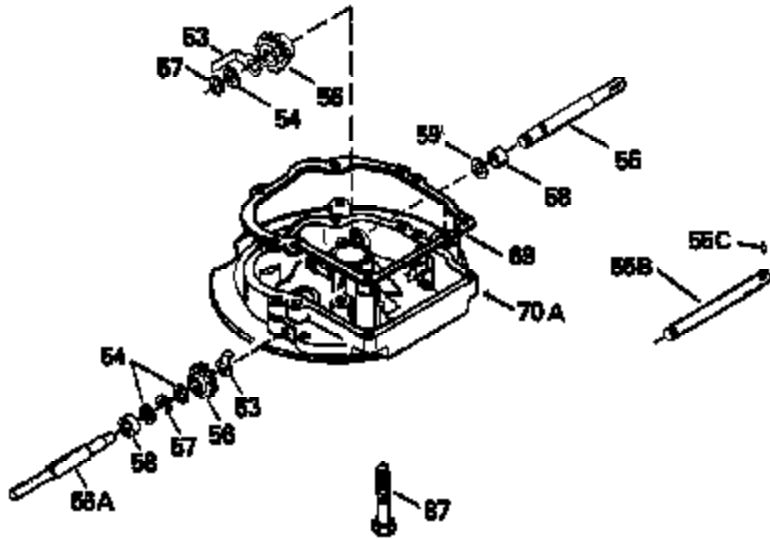

Ref #	Part Number	Qty	Description
420	730225		SAE 30, 4-Cycle Engine Oil (Quart)

ILLUSTRATION SHOWS TYPICAL PARTS ONLY. ORDER BY PART NUMBER. PARTS NOT LISTED ARE SUPPLIED BY OEM.

Ref #	Part Number	Qty	Description
118	730194		Rope Guide Kit (Use as required with 34476 fuel tank)
238	650806		Screw, 10-32 x 5/8"
246C	35705		Filter, Pre-Air (Optional)
260	35050		Housing, Blower
262	650831		Screw, 1/4-20 x 15/32"
287	650802		Screw, 1/4-20 x 5/8"
287A	650735		Screw, 10-24 x 3/8" (Use as required)
287A			Pop Rivet, (3/16" Dia.)(Purchase locally)
301	33032		Fuel Cap
326	34113		Plug, Screen
354	35025		Staple (Not used on all models)
357	34985		Rope Stop & Staple Ass'y. (Incl. 354)
370A	34346		Decal, Instruction
370	550223		Decal, Name
390	590532		Side Mount Rewind Starter (Refer to Division 5, Section C, page 32 or Fiche 8, Grid G-8 for breakdown)

Ref #	Part Number	Qty	Description
19	31361		Spring, Extension
69	35261		* Gasket, Mounting flange
182	6201		Screw, 1/4-28 x 7/8"
185	31384A		Pipe, Intake (Incl. 224)
186	34337		Link, Governor spring
209	30200		Screw, 10-24 x 9/16"
223	650451		Screw, 1/4-20 x 1"
238	650806		Screw, 10-32 x 5/8"
246B	35435		Filter, Pre-Air (Use as required)