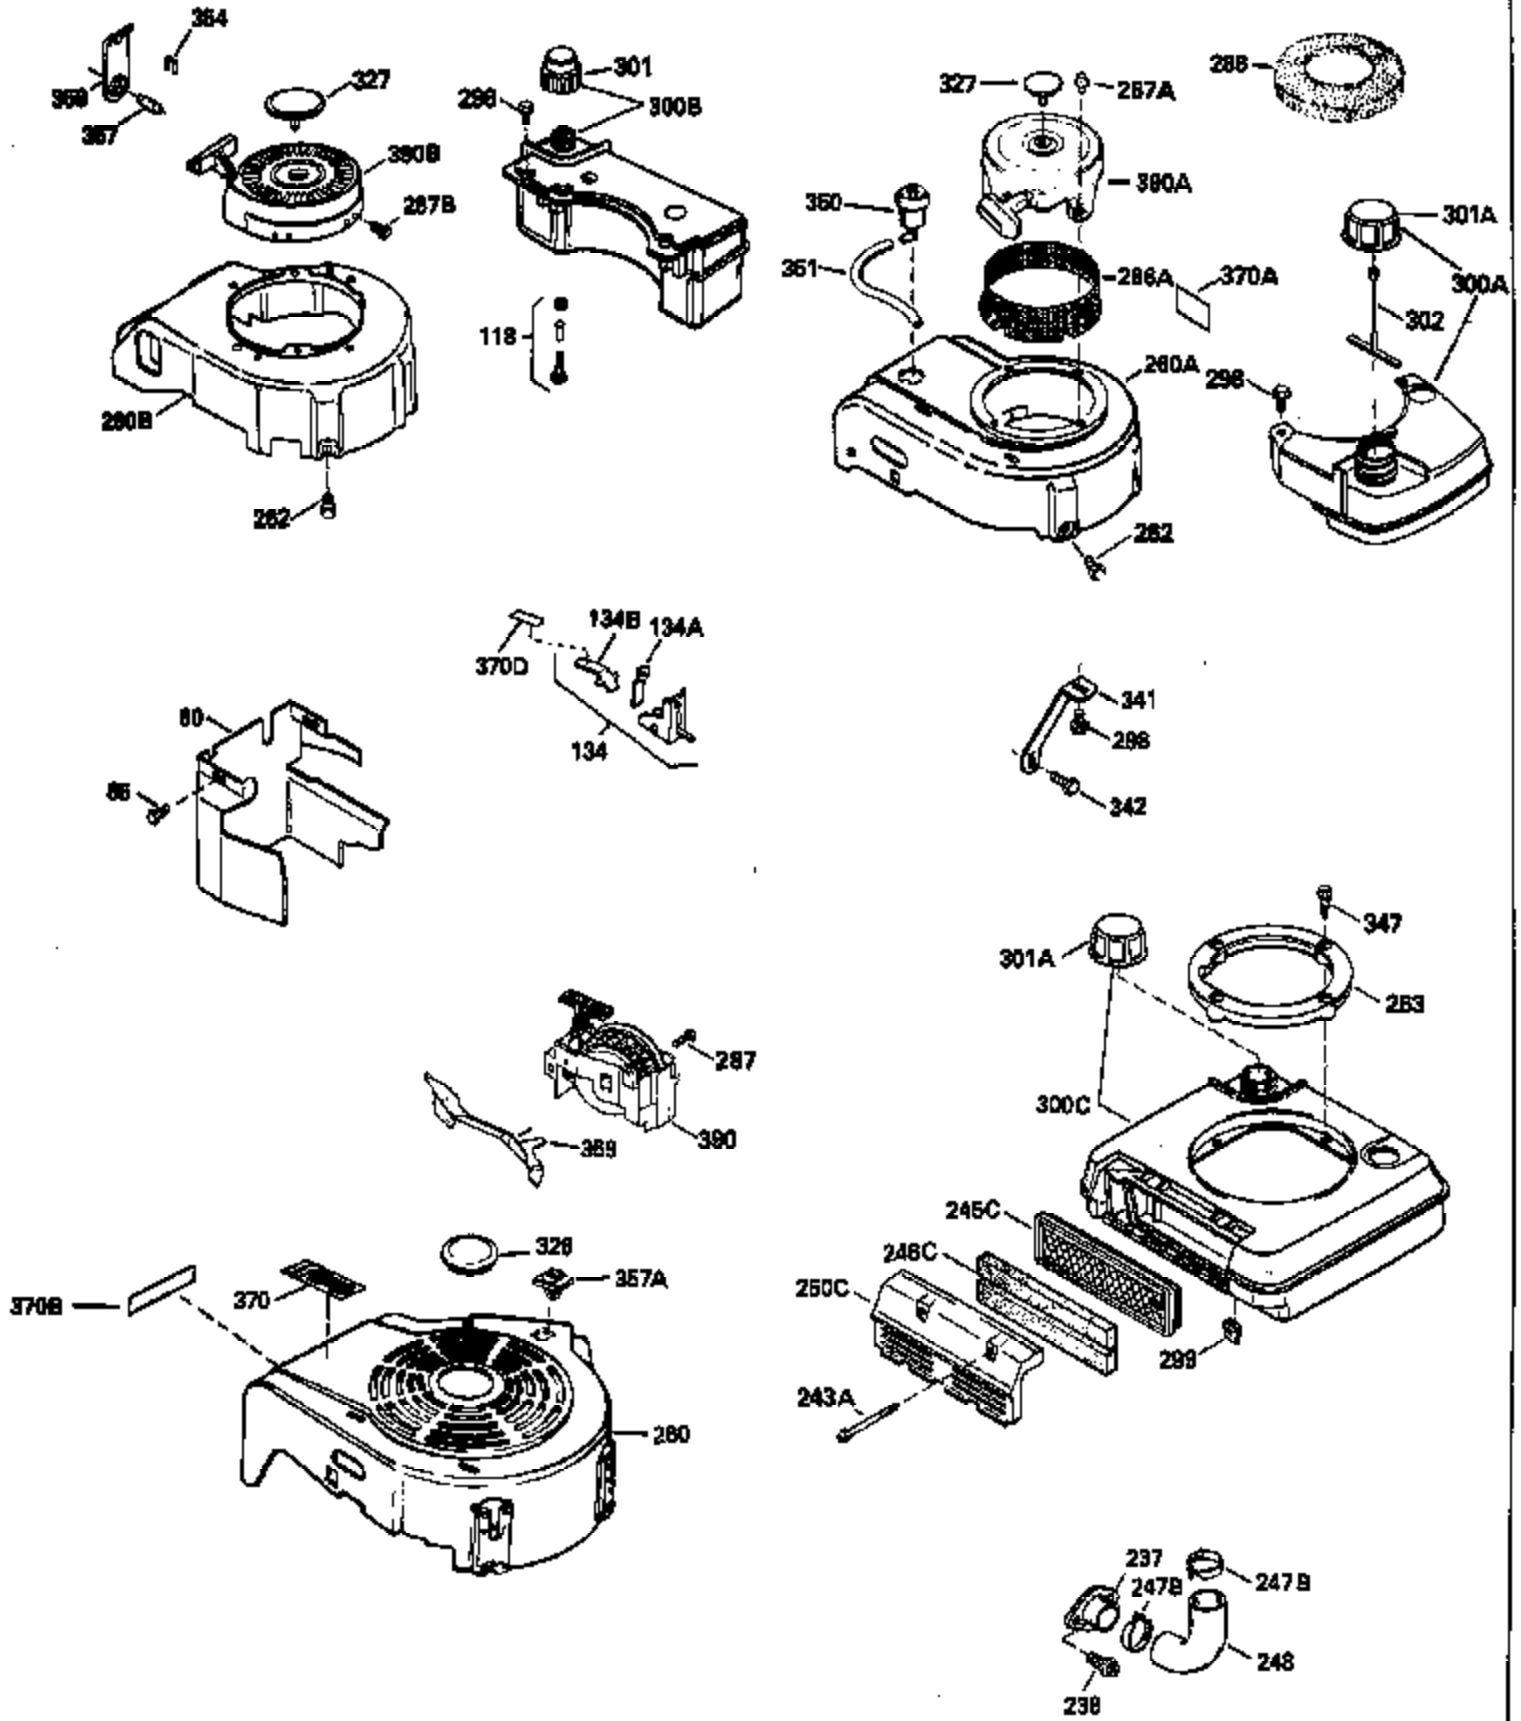

Ref #	Part Number	Qty	Description
420	730225		SAE 30, 4-Cycle Engine Oil (Quart)

ILLUSTRATION SHOWS TYPICAL PARTS ONLY. ORDER BY PART NUMBER. PARTS NOT LISTED ARE SUPPLIED BY OEM.

Ref #	Part Number	Qty	Description
118	730194		Rope Guide Kit (Use as required with 34476 fuel tank)
238	650806		Screw, 10-32 x 5/8"
246C	35705		Filter, Pre-Air (Optional)
260	35050		Housing, Blower
262	650831		Screw, 1/4-20 x 15/32"
287	650802		Screw, 1/4-20 x 5/8"
287A	650735		Screw, 10-24 x 3/8" (Use as required)
287A			Pop Rivet, (3/16" Dia.)(Purchase locally)
301	33032		Fuel Cap
326	34113		Plug, Screen
354	35025		Staple (Not used on all models)
357	34985		Rope Stop & Staple Ass'y. (Incl. 354)
370A	34346		Decal, Instruction
370	550223		Decal, Name
390	590532		Side Mount Rewind Starter (Refer to Division 5, Section C, page 32 or Fiche 8, Grid G-8 for breakdown)