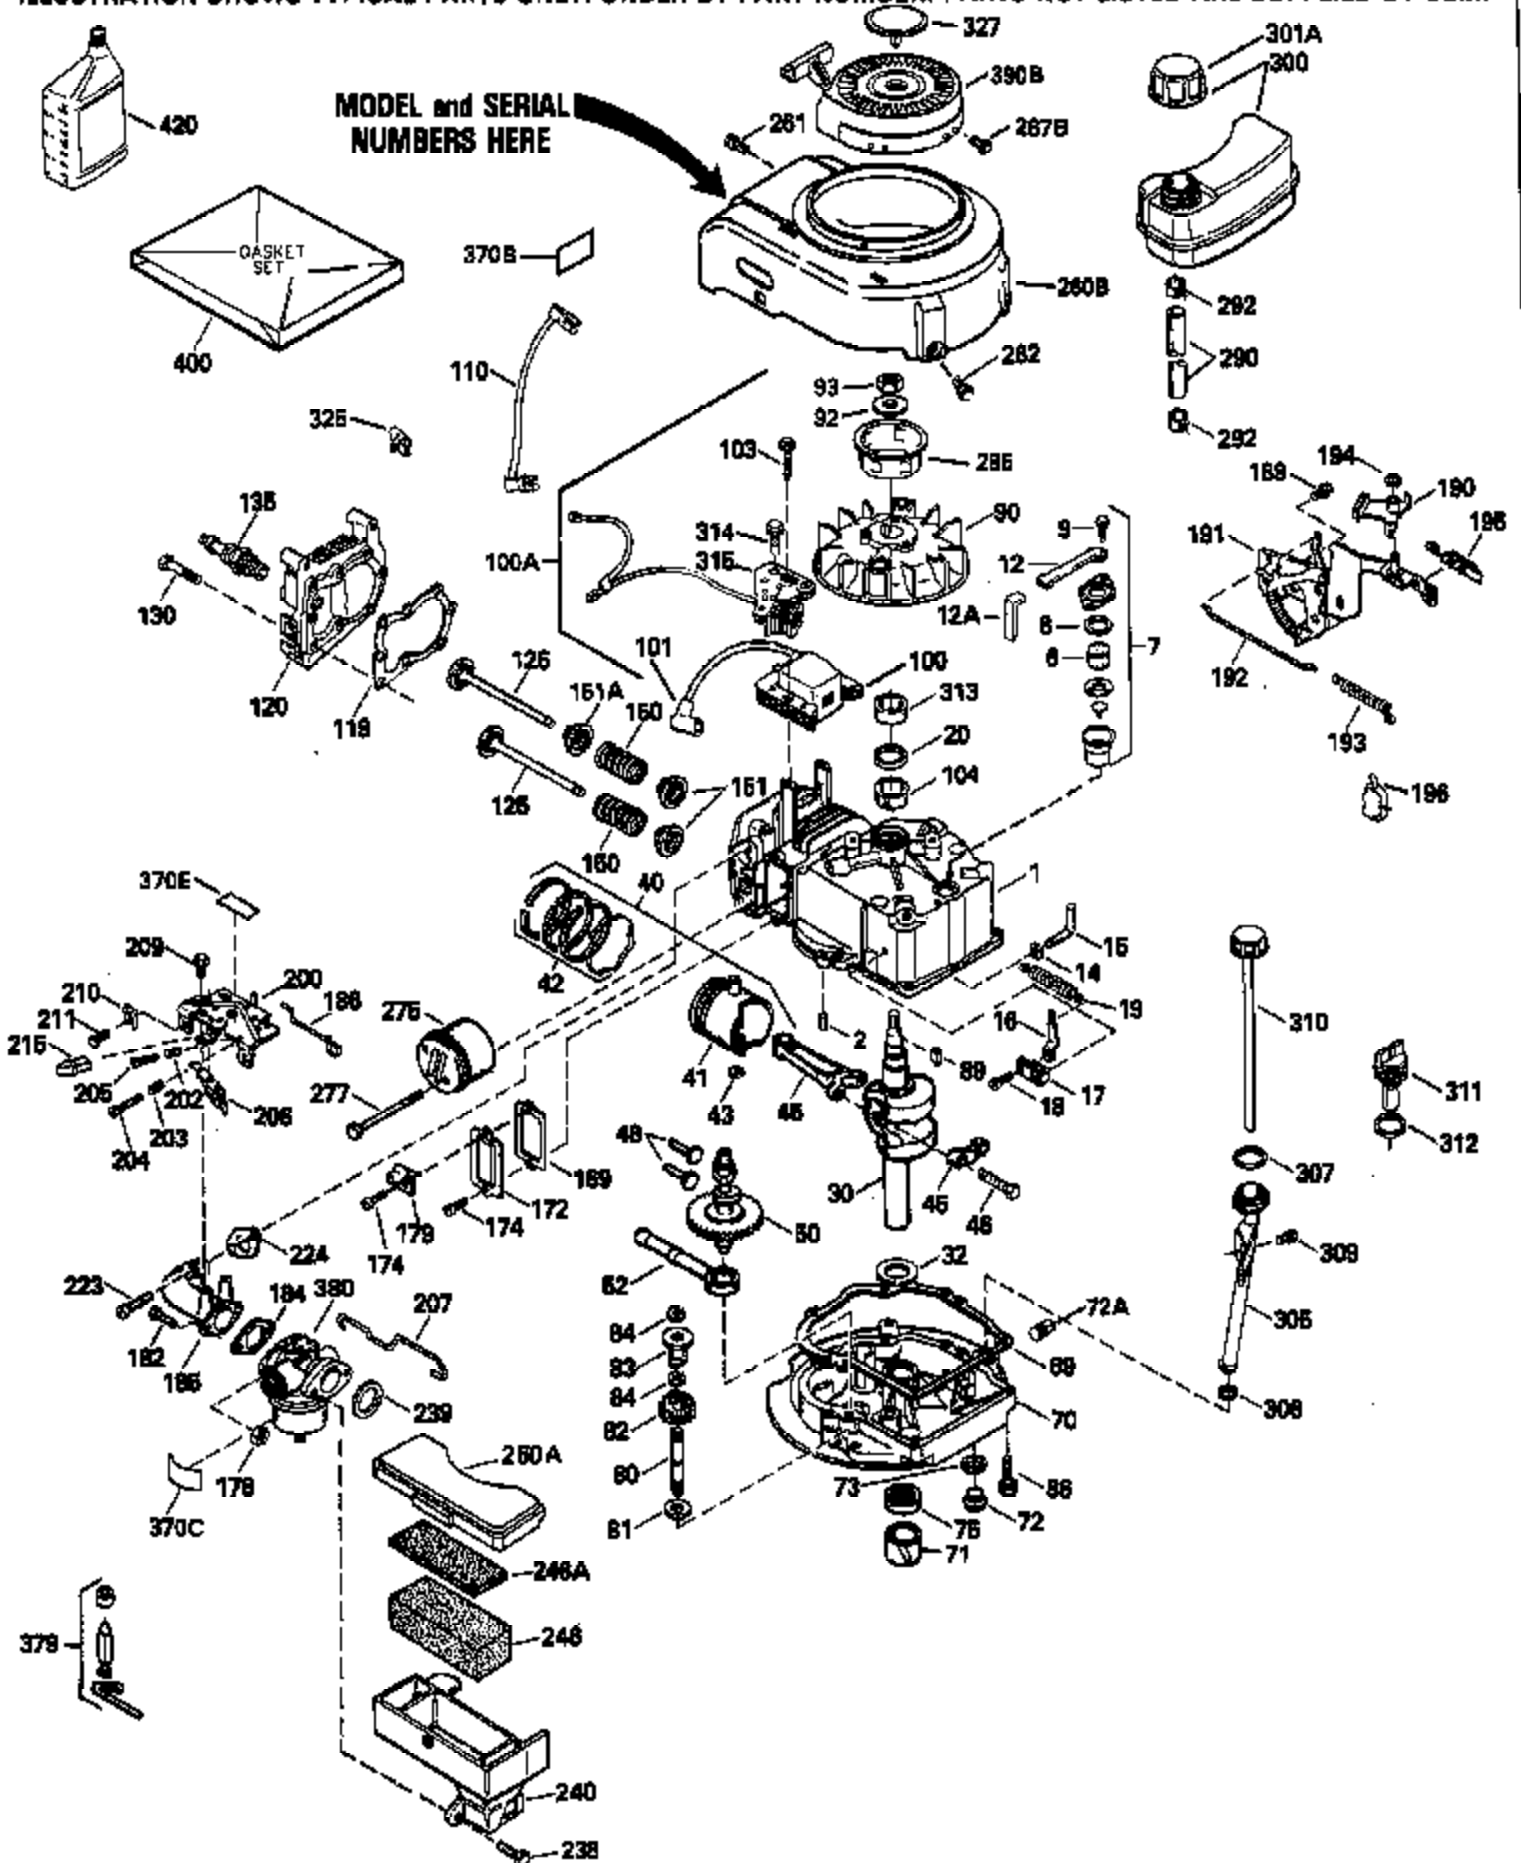

ILLUSTRATION SHOWS TYPICAL PARTS ONLY. ORDER BY PART NUMBER. PARTS NOT LISTED ARE SUPPLIED BY OEM.

Ref #	Part Number	Qty	Description
1	34975		Cylinder Ass'y. (Incl. 2, 8, 9 & 20) (2-1/2")
2	26727		Pin, Dowel
6	33734		Element, Breather
7	34214A		Breather Ass'y. (Incl. 6, 8, 9, 12 & 12A)
8	33735		* Gasket, Breather
9	30200		Screw, 10-24 x 9/16"
12	33886		Tube, Breather
14	28277		Washer
15	30589		Rod, Governor (Incl. 14)
16	31383A		Lever, Governor
17	31335		Clamp, Governor lever
18	650548		Screw, 8-32 x 5/16"
19	31361		Spring, Extension
20	32600		Seal, Oil
30	34460A		Crankshaft Ass'y.
40	34514		Piston, Pin & Ring Set (Std.) (2-1/2" Bore)
40	34515		Piston, Pin & Ring Set (.010" OS)
40	34516		Piston, Pin & Ring Set (.020" OS)
41	32538B		Piston & Pin Ass'y. (Incl. 43)(Std.)(2-1/2")
41	32548B		Piston & Pin Ass'y. (Incl. 43) (.010" OS)
41	32549B		Piston & Pin Ass'y. (Incl. 43) (.020" OS)
42	28986		Ring Set (Std.) (2-1/2" Bore)
42	28987		Ring Set (.010" OS)
42	28988		Ring Set (.020" OS)
43	20381		Ring, Piston pin retaining
45	30963B		Rod Assy., Connecting (Incl. 46)
46	32610A		Bolt, Connecting rod
48	27241		Lifter, Valve
50	33553		Camshaft (MCR)
52	29914		Oil Pump Assy.
69	35261		* Gasket, Mounting flange
70	30571A		Flange Ass'y. (Incl. 72, 73, 75, 80 & 311)
72A	9556		Plug, Pipe
72	30572		Plug, Oil drain (Incl. 73)
73	28833		* Drain Plug Gasket (Not req. W/plastic plug)
75	26208		Seal, Oil
80	30574		Shaft, Governor
81	30590A		Washer, Flat
82	30591		Gear Assy., Governor (Incl. 81)
83	30588A		Spool, Governor
84	29193		Ring, Retaining
86	650488		Screw, 1/4-20 x 1-1/4"
89	611004		Flywheel Key
90	611046A		Flywheel
92	650815		Washer, Belleville
93	650816		Nut, Flywheel
100	730207		Magneto-to-Solid State Conversion Kit (Includes solid state module, solid state flywheel key, and instructions.)(Use as required on external ignition engines only.)
100	34443A		Solid State Assy.
103	650814		Screw, Torx T-15, 10-24 x 1"
110	34961		Ground Wire
119	29953C		* Gasket, Cylinder head
120	34335		Head, Cylinder
125	29313C		Exhaust Valve (Std.) (Incl. 151)
125	29315C		Exhaust Valve (1/32" OS) (Incl. 151)
126	29314B		Intake Valve (Std.) (Incl. 151)