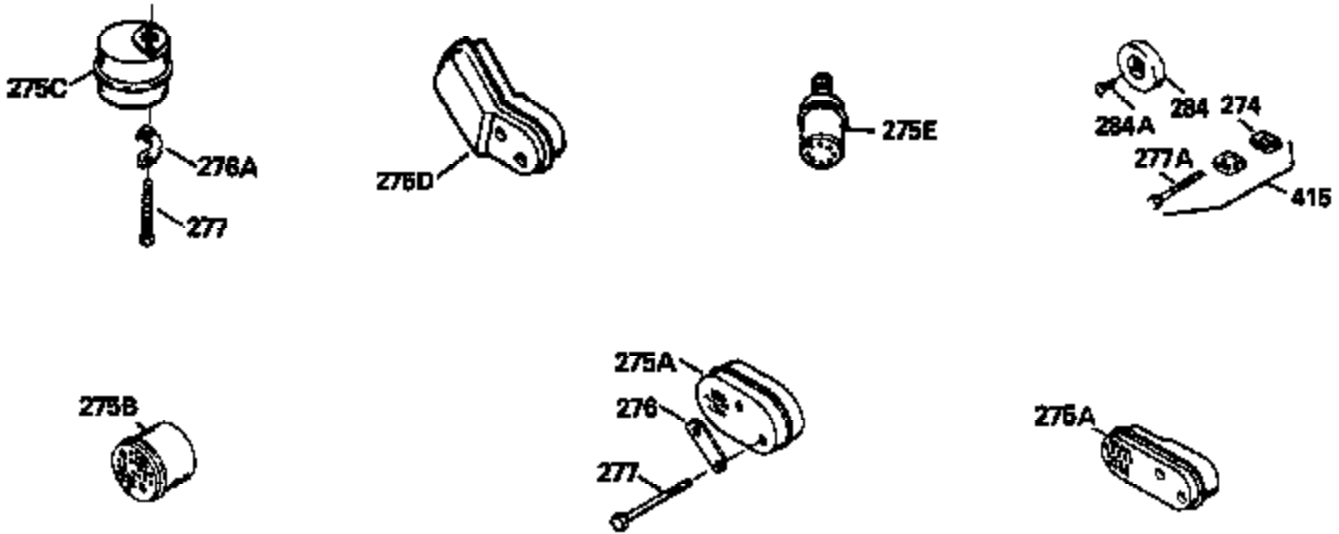

Ref #	Part Number	Qty	Description
420	730225		SAE 30, 4-Cycle Engine Oil (Quart)

ILLUSTRATION SHOWS TYPICAL PARTS ONLY. ORDER BY PART NUMBER. PARTS NOT LISTED ARE SUPPLIED BY OEM.

Ref #	Part Number	Qty	Description
118	730194		Rope Guide Kit (Use as required with 34476 fuel tank)
238	650806		Screw, 10-32 x 5/8"
246C	35705		Filter, Pre-Air (Optional)
260	35050		Housing, Blower
262	650831		Screw, 1/4-20 x 15/32"
287	650802		Screw, 1/4-20 x 5/8"
287A	650735		Screw, 10-24 x 3/8" (Use as required)
287A			Pop Rivet, (3/16" Dia.)(Purchase locally)
301	33032		Fuel Cap
326	34113		Plug, Screen
354	35025		Staple (Not used on all models)
357	34985		Rope Stop & Staple Ass'y. (Incl. 354)
370A	34346		Decal, Instruction
370	550223		Decal, Name
390	590532		Side Mount Rewind Starter (Refer to Division 5, Section C, page 32 or Fiche 8, Grid G-8 for breakdown)