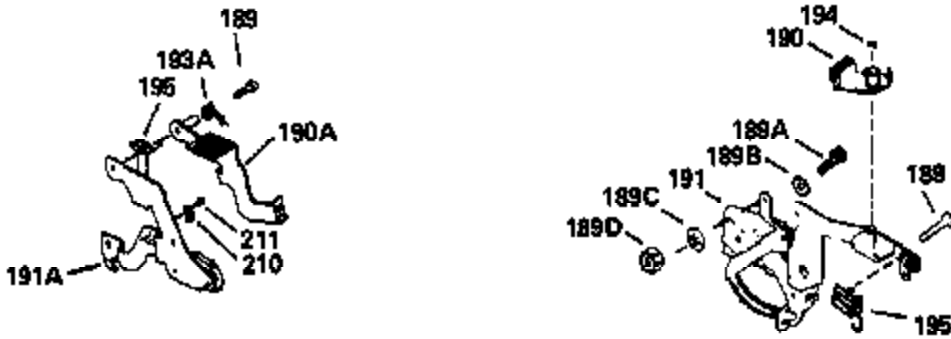

Ref #	Part Number	Qty	Description
420	730225		SAE 30, 4-Cycle Engine Oil (Quart)

ILLUSTRATION SHOWS TYPICAL PARTS ONLY. ORDER BY PART NUMBER. PARTS NOT LISTED ARE SUPPLIED BY OEM.

Ref #	Part Number	Qty	Description
118	730194		Rope Guide Kit (Use as required with 34476 fuel tank)
238	650806		Screw, 10-32 x 5/8"
246C	35705		Filter, Pre-Air (Optional)
260	35050		Housing, Blower
262	650831		Screw, 1/4-20 x 15/32"
287	650802		Screw, 1/4-20 x 5/8"
287A	650735		Screw, 10-24 x 3/8" (Use as required)
287A			Pop Rivet, (3/16" Dia.)(Purchase locally)
301	33032		Fuel Cap
326	34113		Plug, Screen
354	35025		Staple (Not used on all models)
357	34985		Rope Stop & Staple Ass'y. (Incl. 354)
370A	34346		Decal, Instruction
370	550223		Decal, Name
390	590532		Side Mount Rewind Starter (Refer to Division 5, Section C, page 32 or Fiche 8, Grid G-8 for breakdown)