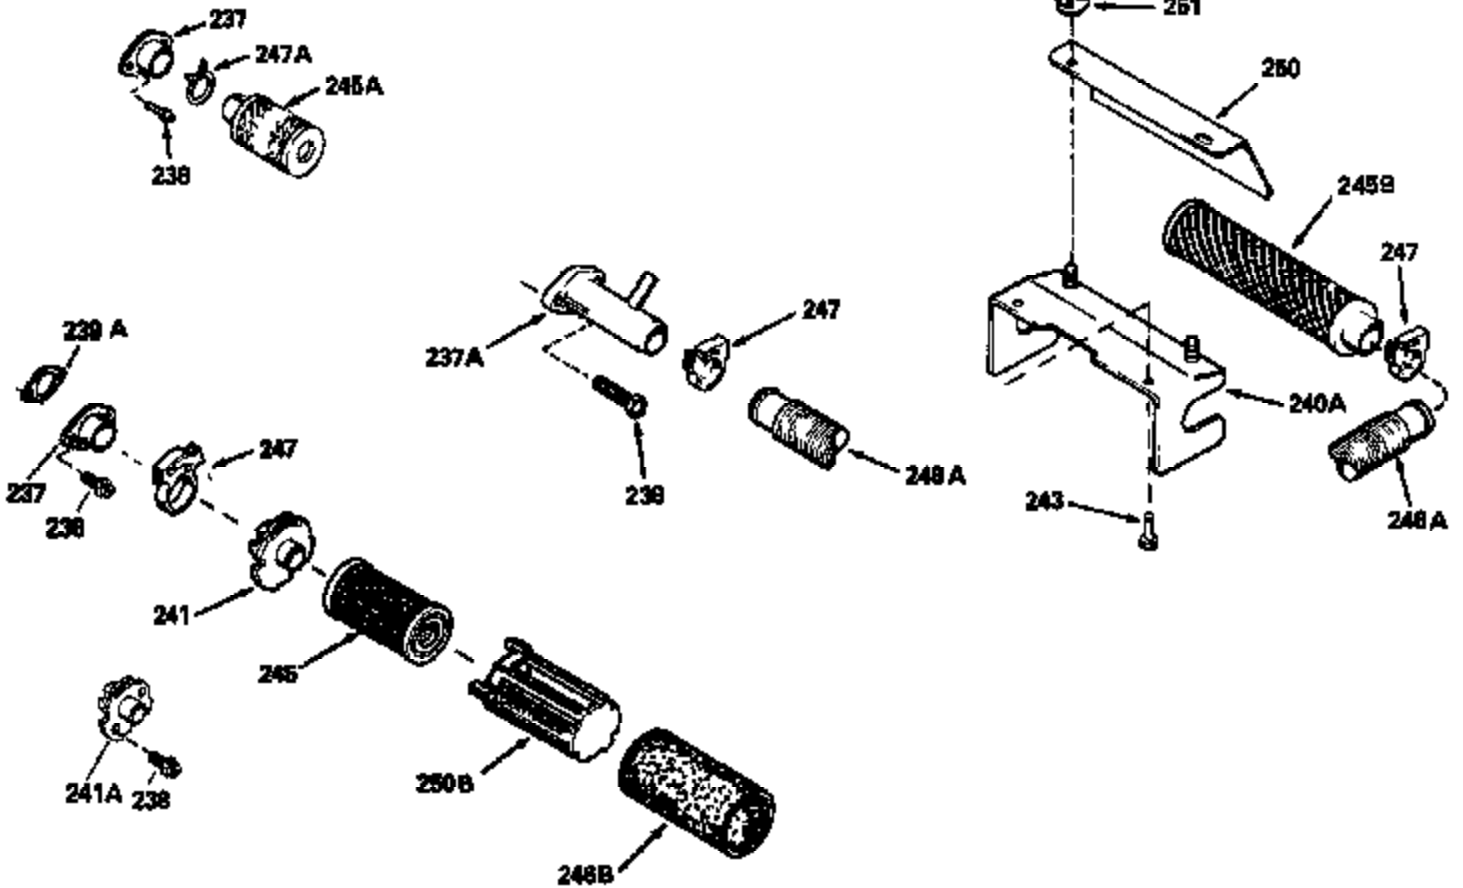

Ref #	Part Number	Qty	Description
420	730225		SAE 30, 4-Cycle Engine Oil (Quart)

ILLUSTRATION SHOWS TYPICAL PARTS ONLY. ORDER BY PART NUMBER. PARTS NOT LISTED ARE SUPPLIED BY OEM.

Ref #	Part Number	Qty	Description
118	730194		Rope Guide Kit (Use as required with 34476 fuel tank)
238	650806		Screw, 10-32 x 5/8"
246C	35705		Filter, Pre-Air (Optional)
260	35050		Housing, Blower
262	650831		Screw, 1/4-20 x 15/32"
287	650802		Screw, 1/4-20 x 5/8"
287A	650735		Screw, 10-24 x 3/8" (Use as required)
287A			Pop Rivet, (3/16" Dia.)(Purchase locally)
301	33032		Fuel Cap
326	34113		Plug, Screen
354	35025		Staple (Not used on all models)
357	34985		Rope Stop & Staple Ass'y. (Incl. 354)
370A	34346		Decal, Instruction
370	550223		Decal, Name
390	590532		Side Mount Rewind Starter (Refer to Division 5, Section C, page 32 or Fiche 8, Grid G-8 for breakdown)

Ref #	Part Number	Qty	Description
19	31361		Spring, Extension
69	35261		* Gasket, Mounting flange
182	6201		Screw, 1/4-28 x 7/8"
185	31384A		Pipe, Intake (Incl. 224)
186	34337		Link, Governor spring
209	30200		Screw, 10-24 x 9/16"
223	650451		Screw, 1/4-20 x 1"
238	650806		Screw, 10-32 x 5/8"
246B	35435		Filter, Pre-Air (Use as required)