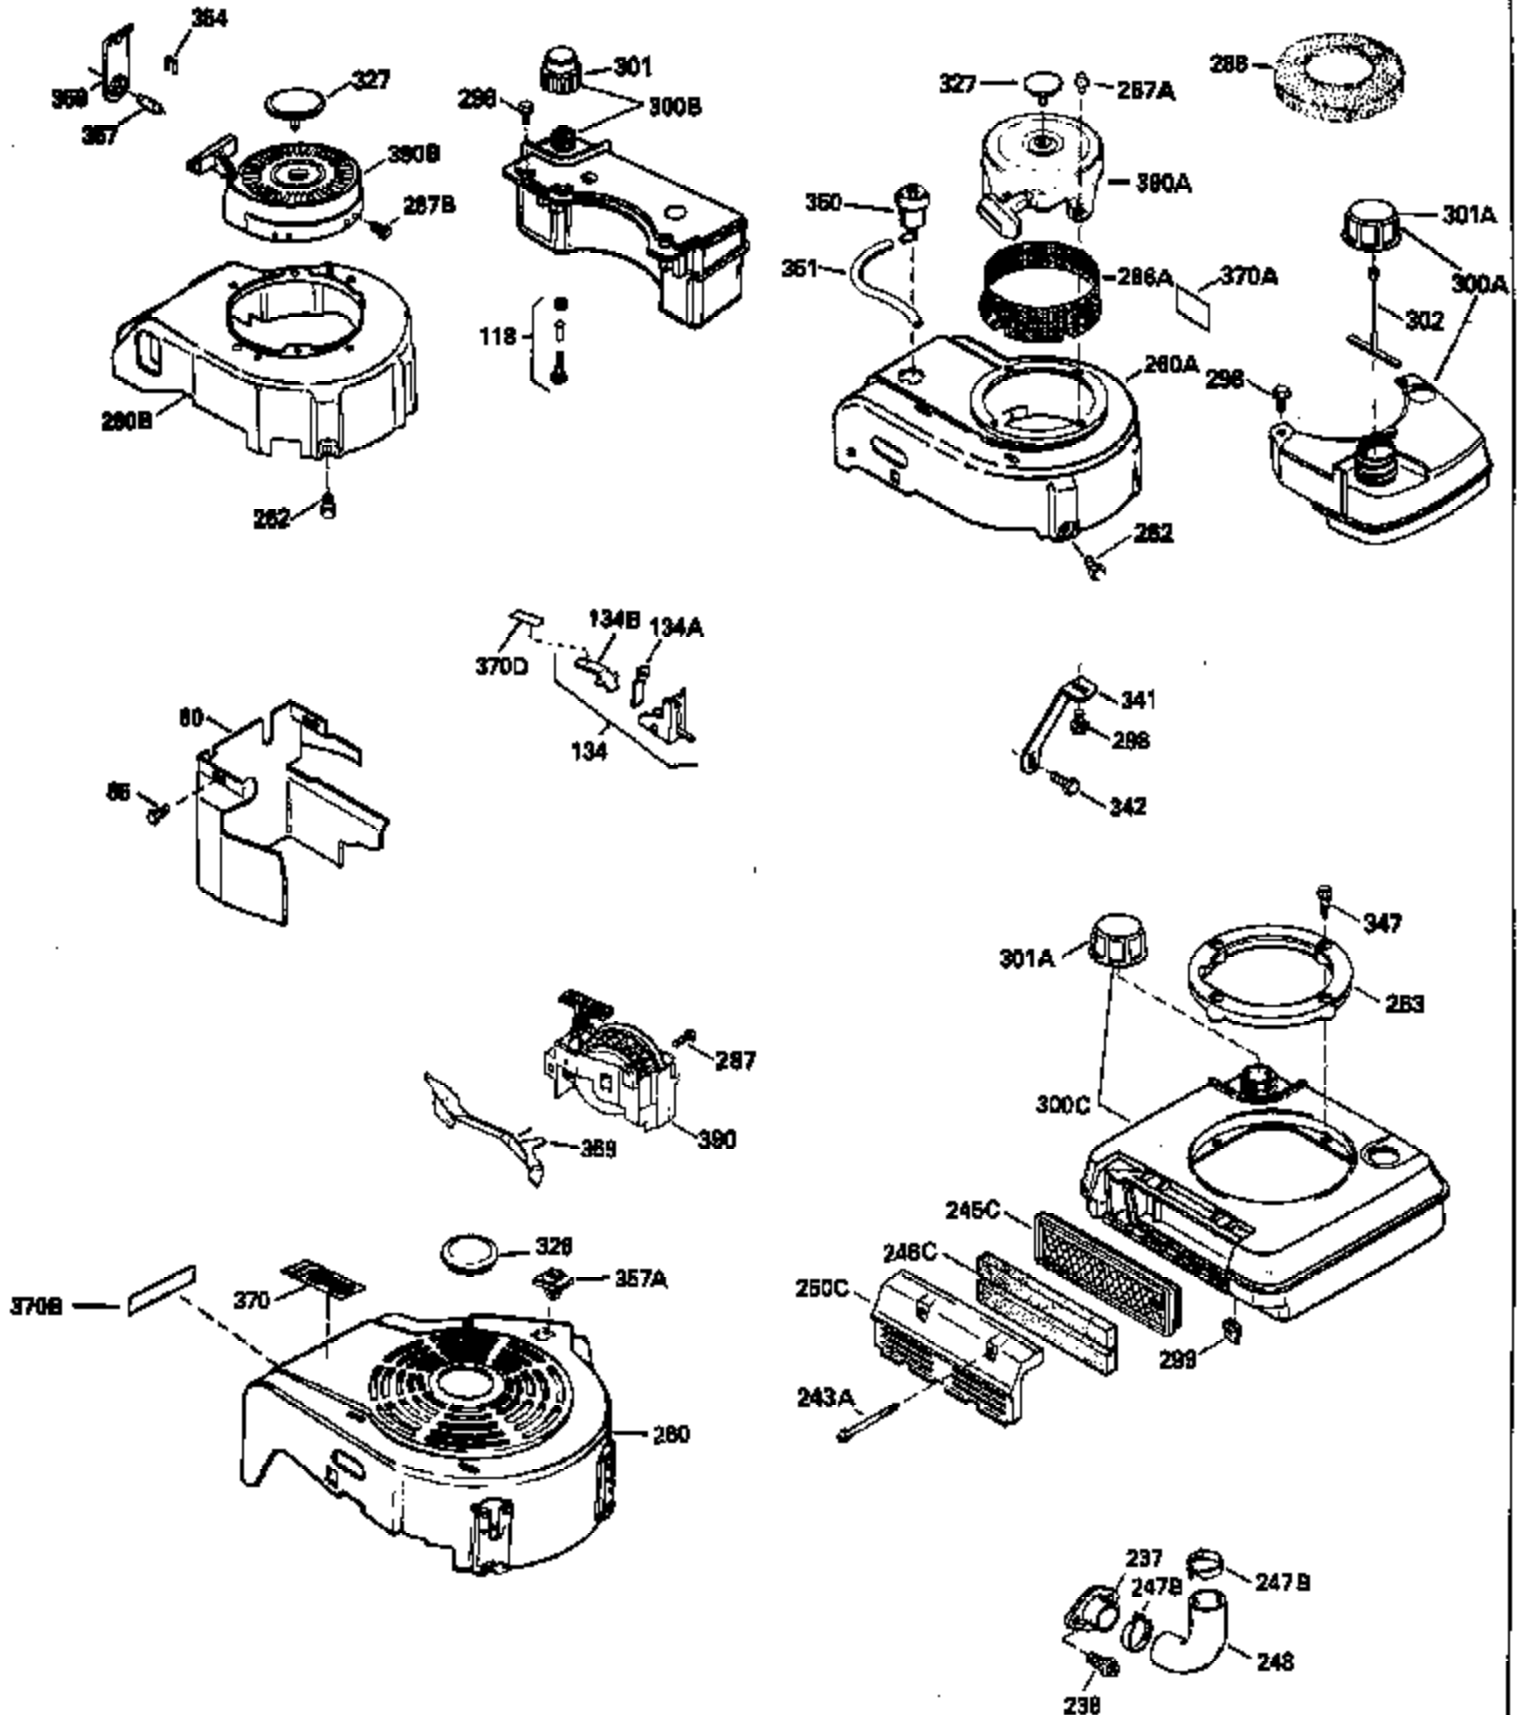

ILLUSTRATION SHOWS TYPICAL PARTS ONLY. ORDER BY PART NUMBER. PARTS NOT LISTED ARE SUPPLIED BY OEM.

Ref #	Part Number	Qty	Description
118	730194		Rope Guide Kit (Use as required with 34476 fuel tank)
238	650806		Screw, 10-32 x 5/8"
246C	35705		Filter, Pre-Air (Optional)
260A	34937		Housing, Blower
262	650831		Screw, 1/4-20 x 15/32"
286	35009		Screen, Starter cup
287A	650735		Screw, 10-24 x 3/8" (Use as required)
287A			Pop Rivet, (3/16" Dia.)(Purchase locally)
298	28763		Screw, 10-32 x 35/64"
300B	34476		Fuel Tank (Incl. 292 & 301)
301	33032		Fuel Cap
370	550223		Decal, Name
390A	590420A		Rewind Starter (Refer to Division 5, Section C, page 25 or Fiche 8, Grid G-7 for breakdown)