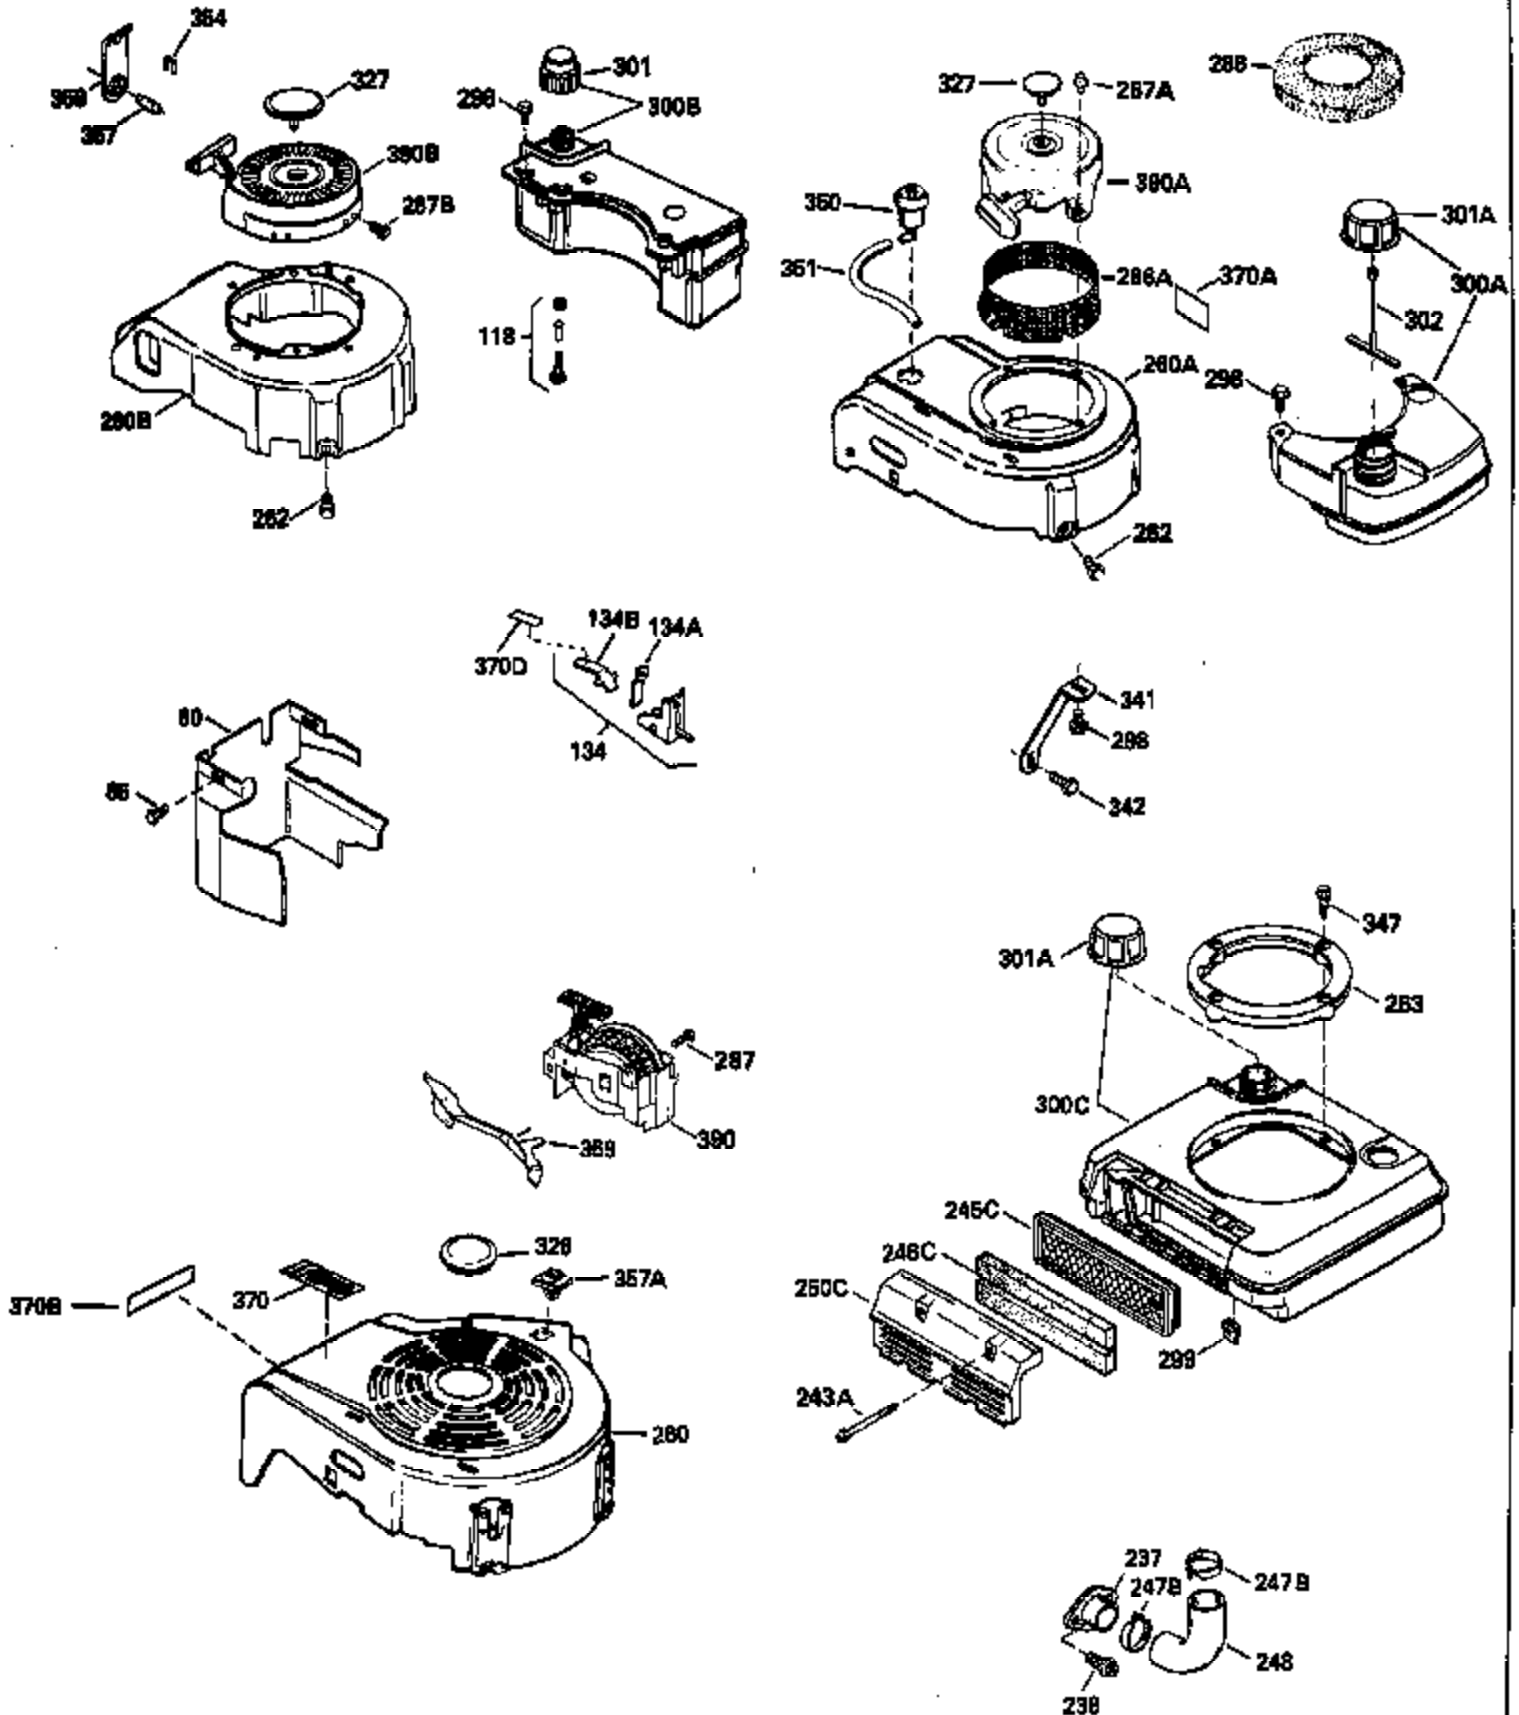

ILLUSTRATION SHOWS TYPICAL PARTS ONLY. ORDER BY PART NUMBER. PARTS NOT LISTED ARE SUPPLIED BY OEM.

Ref #	Part Number	Qty	Description
118	730194		Rope Guide Kit (Use as required with 34476 fuel tank)
238	650806		Screw, 10-32 x 5/8"
246C	35705		Filter, Pre-Air (Optional)
260A	35491		Housing, Blower
262	650831		Screw, 1/4-20 x 15/32"
286	35009		Screen, Starter cup
287A	650735		Screw, 10-24 x 3/8" (Use as required)
287A			Pop Rivet, (3/16" Dia.)(Purchase locally)
287B	650884		Screw, 8-32 x 1/2"
301	33032		Fuel Cap
327	35932		Plug, Starter
370	550223		Decal, Name
370A	34346		Decal, Instruction
390B	590621		Rewind Starter (Refer to Division 5, Section C, page 34 or Fiche 8, Grid G-9 for breakdown)