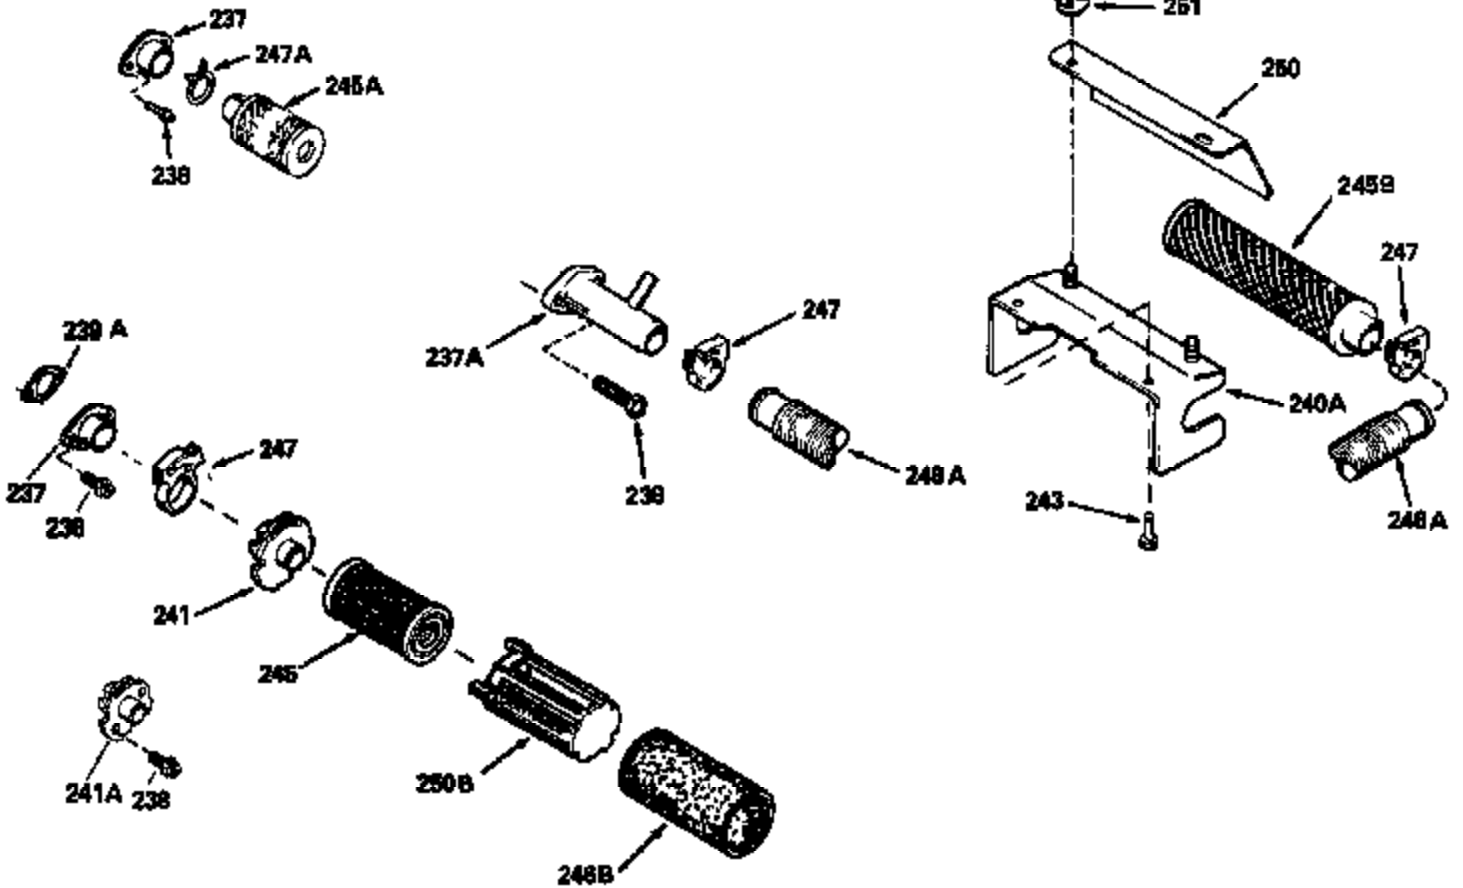

Ref #	Part Number	Qty	Description
400	33238C		* Gasket Set (Incl. items marked *)
420	730225		SAE 30, 4-Cycle Engine Oil (Quart)

ILLUSTRATION SHOWS TYPICAL PARTS ONLY. ORDER BY PART NUMBER. PARTS NOT LISTED ARE SUPPLIED BY OEM.

Ref #	Part Number	Qty	Description
118	730194		Rope Guide Kit (Use as required with 34476 fuel tank)
238	650806		Screw, 10-32 x 5/8"
246C	35705		Filter, Pre-Air (Optional)
260A	35476		Housing, Blower
262	650831		Screw, 1/4-20 x 15/32"
286A	35354		Screen, Starter cup (Stationary)
286	35009		Screen, Starter cup
287A	650735		Screw, 10-24 x 3/8" (Use as required)
287A			Pop Rivet, (3/16" Dia.)(Purchase locally)
301	33032		Fuel Cap
370A	34346		Decal, Instruction
370	550223		Decal, Name
390A	590420A		Rewind Starter (Refer to Division 5, Section C, page 25 or Fiche 8, Grid G-7 for breakdown)

Ref #	Part Number	Qty	Description
19	31361		Spring, Extension
69	35261		* Gasket, Mounting flange
182	6201		Screw, 1/4-28 x 7/8"
185	31384A		Pipe, Intake (Incl. 224)
186	34337		Link, Governor spring
209	30200		Screw, 10-24 x 9/16"
223	650451		Screw, 1/4-20 x 1"
238	650806		Screw, 10-32 x 5/8"
246B	35435		Filter, Pre-Air (Use as required)