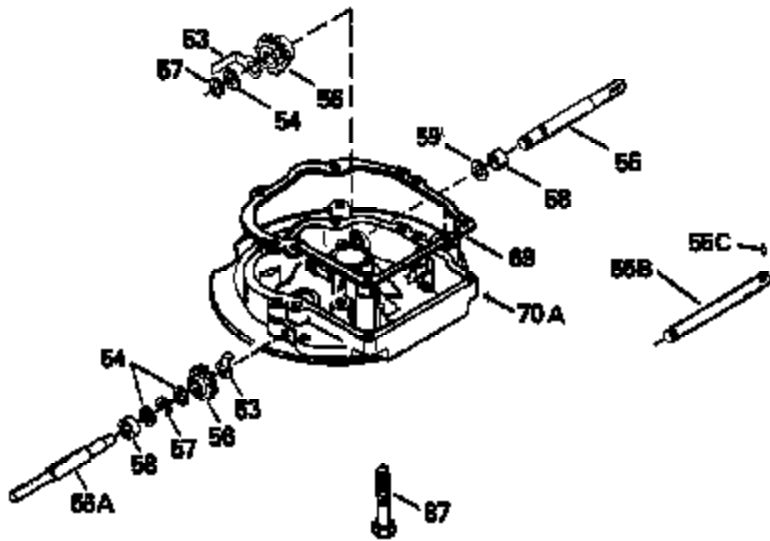

Ref #	Part Number	Qty	Description
400	33238C		* Gasket Set (Incl. items marked *)
420	730225		SAE 30, 4-Cycle Engine Oil (Quart)

ILLUSTRATION SHOWS TYPICAL PARTS ONLY. ORDER BY PART NUMBER. PARTS NOT LISTED ARE SUPPLIED BY OEM.

Ref #	Part Number	Qty	Description
118	730194		Rope Guide Kit (Use as required with 34476 fuel tank)
238	650806		Screw, 10-32 x 5/8"
246C	35705		Filter, Pre-Air (Optional)
260A	35476		Housing, Blower
262	650831		Screw, 1/4-20 x 15/32"
286A	35354		Screen, Starter cup (Stationary)
286	35009		Screen, Starter cup
287A	650735		Screw, 10-24 x 3/8" (Use as required)
287A			Pop Rivet, (3/16" Dia.)(Purchase locally)
301	33032		Fuel Cap
370A	34346		Decal, Instruction
370	550223		Decal, Name
390A	590420A		Rewind Starter (Refer to Division 5, Section C, page 25 or Fiche 8, Grid G-7 for breakdown)

Ref #	Part Number	Qty	Description
19	31361		Spring, Extension
69	35261		* Gasket, Mounting flange
182	6201		Screw, 1/4-28 x 7/8"
185	31384A		Pipe, Intake (Incl. 224)
186	34337		Link, Governor spring
209	30200		Screw, 10-24 x 9/16"
223	650451		Screw, 1/4-20 x 1"
238	650806		Screw, 10-32 x 5/8"
246B	35435		Filter, Pre-Air (Use as required)