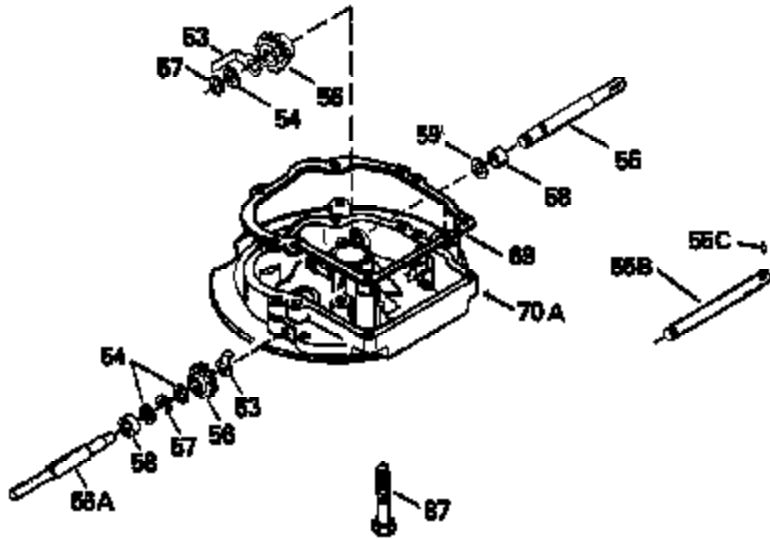

Ref #	Part Number	Qty	Description
400	33238C		* Gasket Set (Incl. items marked *)
420	730225		SAE 30, 4-Cycle Engine Oil (Quart)

ILLUSTRATION SHOWS TYPICAL PARTS ONLY. ORDER BY PART NUMBER. PARTS NOT LISTED ARE SUPPLIED BY OEM.

Ref #	Part Number	Qty	Description
118	730194		Rope Guide Kit (Use as required with 34476 fuel tank)
238	650806		Screw, 10-32 x 5/8"
246C	35705		Filter, Pre-Air (Optional)
260A	34859		Housing, Blower
262	650831		Screw, 1/4-20 x 15/32"
286	35009		Screen, Starter cup
287A	650735		Screw, 10-24 x 3/8" (Use as required)
287A			Pop Rivet, (3/16" Dia.)(Purchase locally)
301	33032		Fuel Cap
370A	34346		Decal, Instruction
370	550223		Decal, Name
390A	590420A		Rewind Starter (Refer to Division 5, Section C, page 25 or Fiche 8, Grid G-7 for breakdown)

Ref #	Part Number	Qty	Description
19	31361		Spring, Extension
69	35261		* Gasket, Mounting flange
182	6201		Screw, 1/4-28 x 7/8"
185	31384A		Pipe, Intake (Incl. 224)
186	34337		Link, Governor spring
209	30200		Screw, 10-24 x 9/16"
223	650451		Screw, 1/4-20 x 1"
238	650806		Screw, 10-32 x 5/8"
246B	35435		Filter, Pre-Air (Use as required)