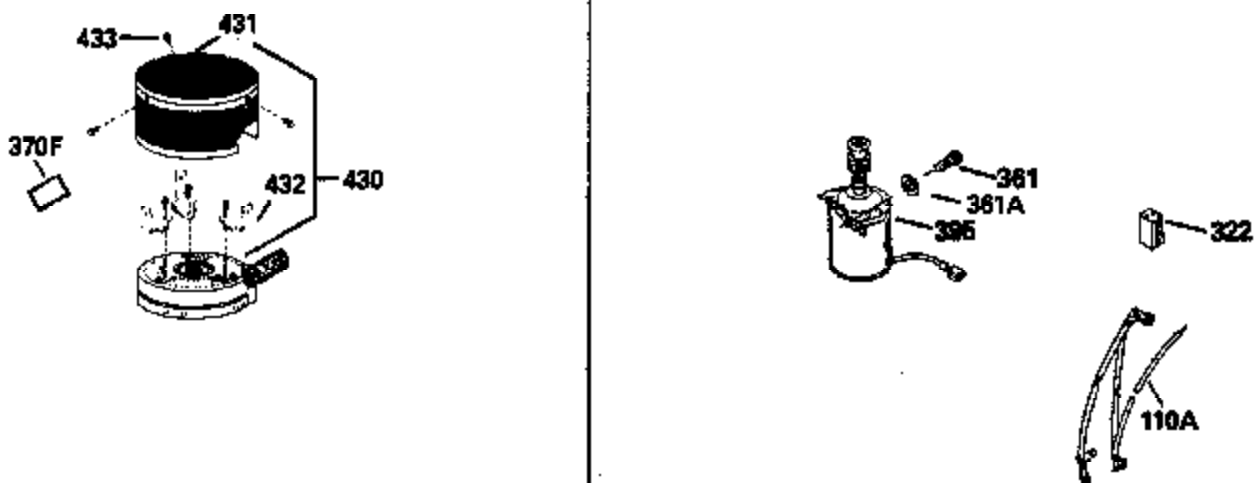

Ref #	Part Number	Qty	Description
189	650839		Screw, 1/4-20 x 3/8"
190	35831		Lever, Brake
191	35015B		Bracket Assy., S.E. Brake (Incl. 195)
194	32309		Ring, Retaining
195	610973		Terminal Assy.
210	27793		Clip, Conduit
211	28942		Screw, 10-32 x 3/8"
274	26754A		* Gasket, Exhaust (Use as required)
277	650795		Screw, 1/4-20 x 2-1/4"
277A	30063		Screw, 1/4-20 x 1/2" (Use as required)
370F	34387		Decal, Instruction (Optional)
415	730162		Muffler Adap.Kit(Incl.274,277A)(Use a s req.)
430	730574		Debris Screen Kit (Incl. 370F,431-433)(Opt.)
431	35596		Screen, Debris (Optional)
432	35597		Bracket, Debris screen (Optional)
433	650910		Screw, 8-32 x 1/4" (Optional)