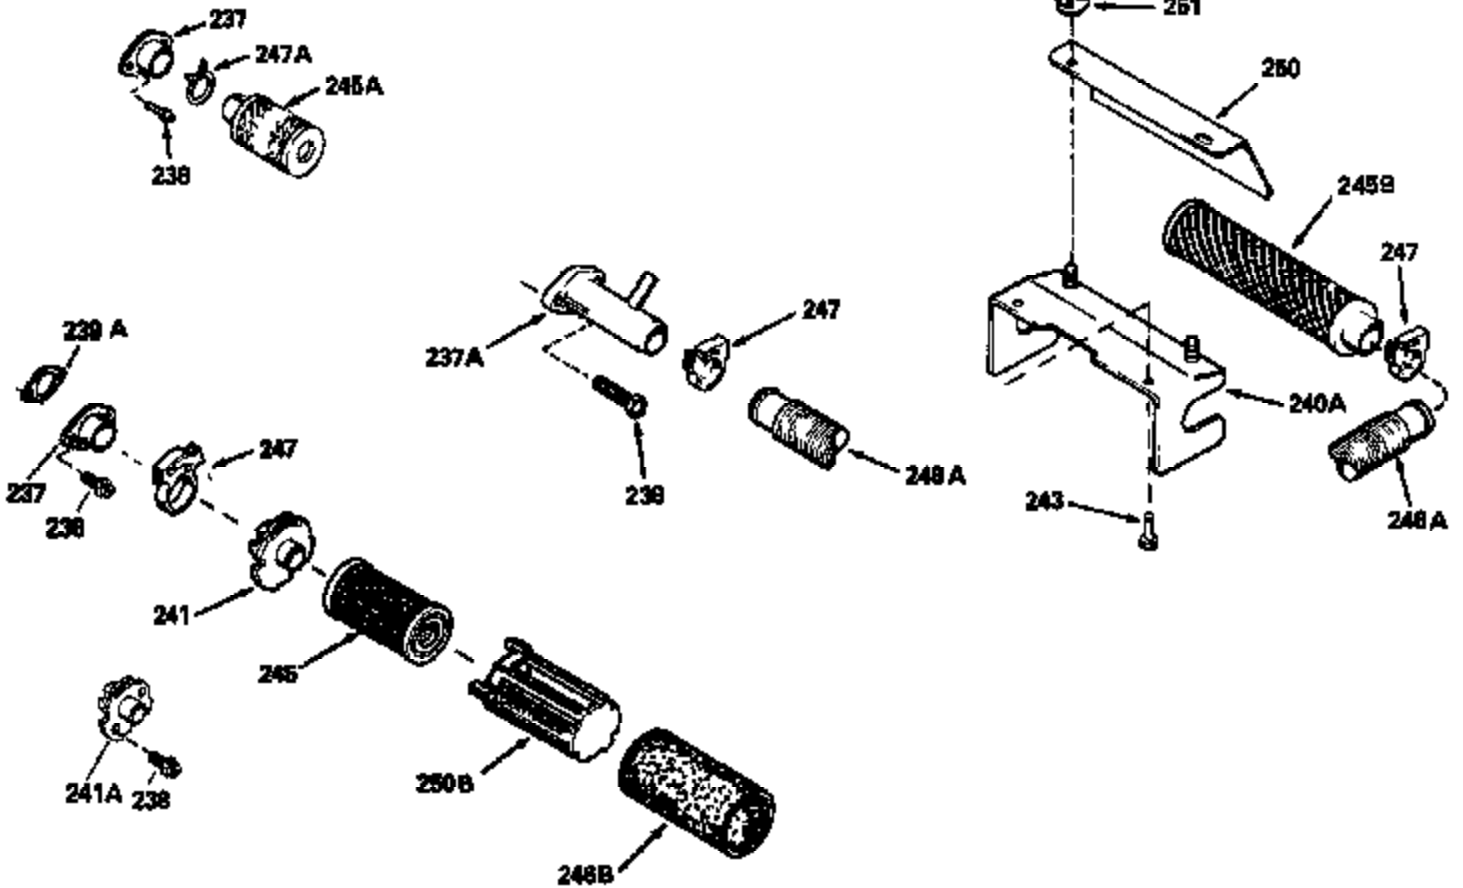

Ref #	Part Number	Qty	Description
400	33238C		* Gasket Set (Incl. items marked *)
420	730225		SAE 30, 4-Cycle Engine Oil (Quart)

ILLUSTRATION SHOWS TYPICAL PARTS ONLY. ORDER BY PART NUMBER. PARTS NOT LISTED ARE SUPPLIED BY OEM.

Ref #	Part Number	Qty	Description
118	730194		Rope Guide Kit (Use as required with 34476 fuel tank)
238	650806		Screw, 10-32 x 5/8"
246C	35705		Filter, Pre-Air (Optional)
260A	34859		Housing, Blower
262	650831		Screw, 1/4-20 x 15/32"
286	35009		Screen, Starter cup
287A	650735		Screw, 10-24 x 3/8" (Use as required)
287A			Pop Rivet, (3/16" Dia.)(Purchase locally)
301	33032		Fuel Cap
370A	34346		Decal, Instruction
370	550223		Decal, Name
390A	590420A		Rewind Starter (Refer to Division 5, Section C, page 25 or Fiche 8, Grid G-7 for breakdown)

Ref #	Part Number	Qty	Description
189	650839		Screw, 1/4-20 x 3/8"
190	35831		Lever, Brake
191	35015B		Bracket Assy., S.E. Brake (Incl. 195)
194	32309		Ring, Retaining
195	610973		Terminal Assy.
210	27793		Clip, Conduit
211	28942		Screw, 10-32 x 3/8"
274	26754A		* Gasket, Exhaust (Use as required)
277	650795		Screw, 1/4-20 x 2-1/4"
277A	30063		Screw, 1/4-20 x 1/2" (Use as required )
370F	34387		Decal, Instruction (Optional)
415	730162		Muffler Adap.Kit(Incl.274,277A)(Use a s req.)
430	730574		Debris Screen Kit (Incl. 370F,431-433 )(Opt.)
431	35596		Screen, Debris (Optional)
432	35597		Bracket, Debris screen (Optional)
433	650910		Screw, 8-32 x 1/4" (Optional)

Ref #	Part Number	Qty	Description
19	31361		Spring, Extension
69	35261		* Gasket, Mounting flange
182	6201		Screw, 1/4-28 x 7/8"
185	31384A		Pipe, Intake (Incl. 224)
186	34337		Link, Governor spring
209	30200		Screw, 10-24 x 9/16"
223	650451		Screw, 1/4-20 x 1"
238	650806		Screw, 10-32 x 5/8"
246B	35435		Filter, Pre-Air (Use as required)