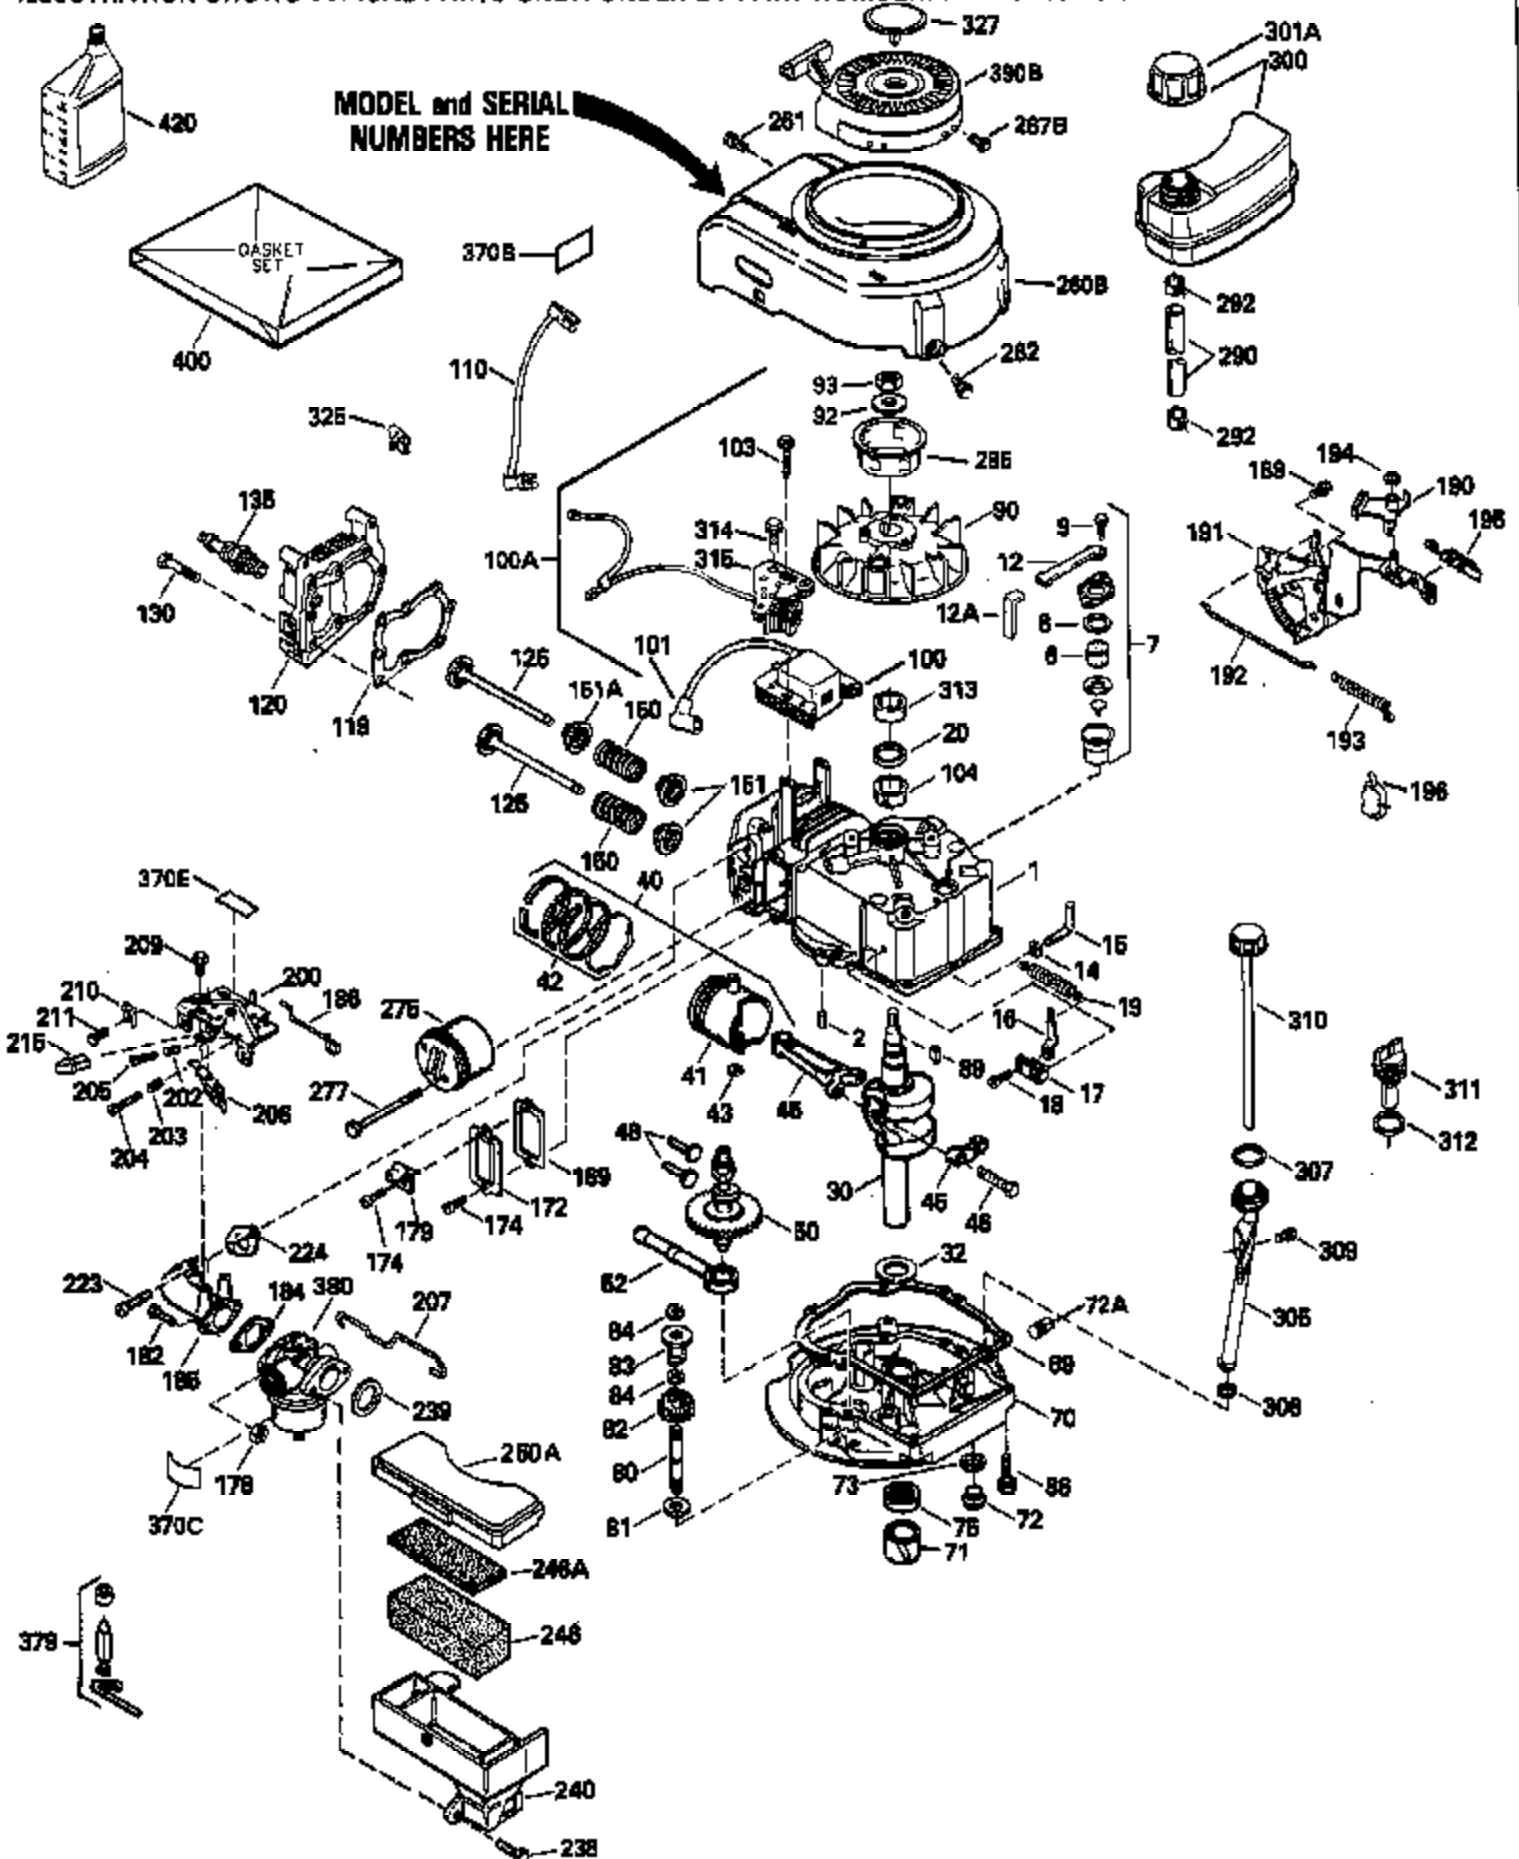

ILLUSTRATION SHOWS TYPICAL PARTS ONLY. ORDER BY PART NUMBER. PARTS NOT LISTED ARE SUPPLIED BY OEM.

Ref #	Part Number	Qty	Description
1	34975		Cylinder Ass'y. (Incl. 2, 8, 9 & 20) (2-1/2")
2	26727		Pin, Dowel
6	33734		Element, Breather
7	34214A		Breather Ass'y. (Incl. 6, 8, 9, 12 & 12A)
8	33735		* Gasket, Breather
9	30200		Screw, 10-24 x 9/16"
12	33886		Tube, Breather
14	28277		Washer
15	30589		Rod, Governor (Incl. 14)
16	31383A		Lever, Governor
17	31335		Clamp, Governor lever
18	650548		Screw, 8-32 x 5/16"
19	31361		Spring, Extension
20	32600		Seal, Oil
30	34555		Crankshaft Ass'y.
40	34514		Piston, Pin & Ring Set (Std.) (2-1/2" Bore)
40	34515		Piston, Pin & Ring Set (.010" OS)
40	34516		Piston, Pin & Ring Set (.020" OS)
41	32538B		Piston & Pin Ass'y. (Incl. 43)(Std.)(2-1/2")
41	32548B		Piston & Pin Ass'y. (Incl. 43) (.010" OS)
41	32549B		Piston & Pin Ass'y. (Incl. 43) (.020" OS)
42	28986		Ring Set (Std.) (2-1/2" Bore)
42	28987		Ring Set (.010" OS)
42	28988		Ring Set (.020" OS)
43	20381		Ring, Piston pin retaining
45	30963B		Rod Assy., Connecting (Incl. 46)
46	32610A		Bolt, Connecting rod
48	27241		Lifter, Valve
50	33553		Camshaft (MCR)
52	29914		Oil Pump Assy.
69	35261		* Gasket, Mounting flange
70	35651B		Mounting Flange (Incl. 72, 72A, 73, 7 5 & 80)
72	30572		Plug, Oil drain (Incl. 73)
73	28833		* Drain Plug Gasket (Not req. W/plastic plug)
75	26208		Seal, Oil
80	30574		Shaft, Governor
81	30590A		Washer, Flat
82	30591		Gear Assy., Governor (Incl. 81)
83	30588A		Spool, Governor
84	29193		Ring, Retaining
86	650488		Screw, 1/4-20 x 1-1/4"
89	611004		Flywheel Key
90	611046A		Flywheel
92	650815		Washer, Belleville
93	650816		Nut, Flywheel
100	730207		Magneto-to-Solid State Conversion Kit (Includes solid state module, solid state flywheel key, and instructions.)(Use as required on external ignition engines only.)
100	34443A		Solid State Assy.
103	650814		Screw, Torx T-15, 10-24 x 1"
110	34231		Ground Wire
119	29953C		* Gasket, Cylinder head
120	34335		Head, Cylinder
125	29313C		Exhaust Valve (Std.) (Incl. 151)
125	29315C		Exhaust Valve (1/32" OS) (Incl. 151)
126	29314B		Intake Valve (Std.) (Incl. 151)
126	29315C		Intake Valve (1/32" OS) (Incl. 151)