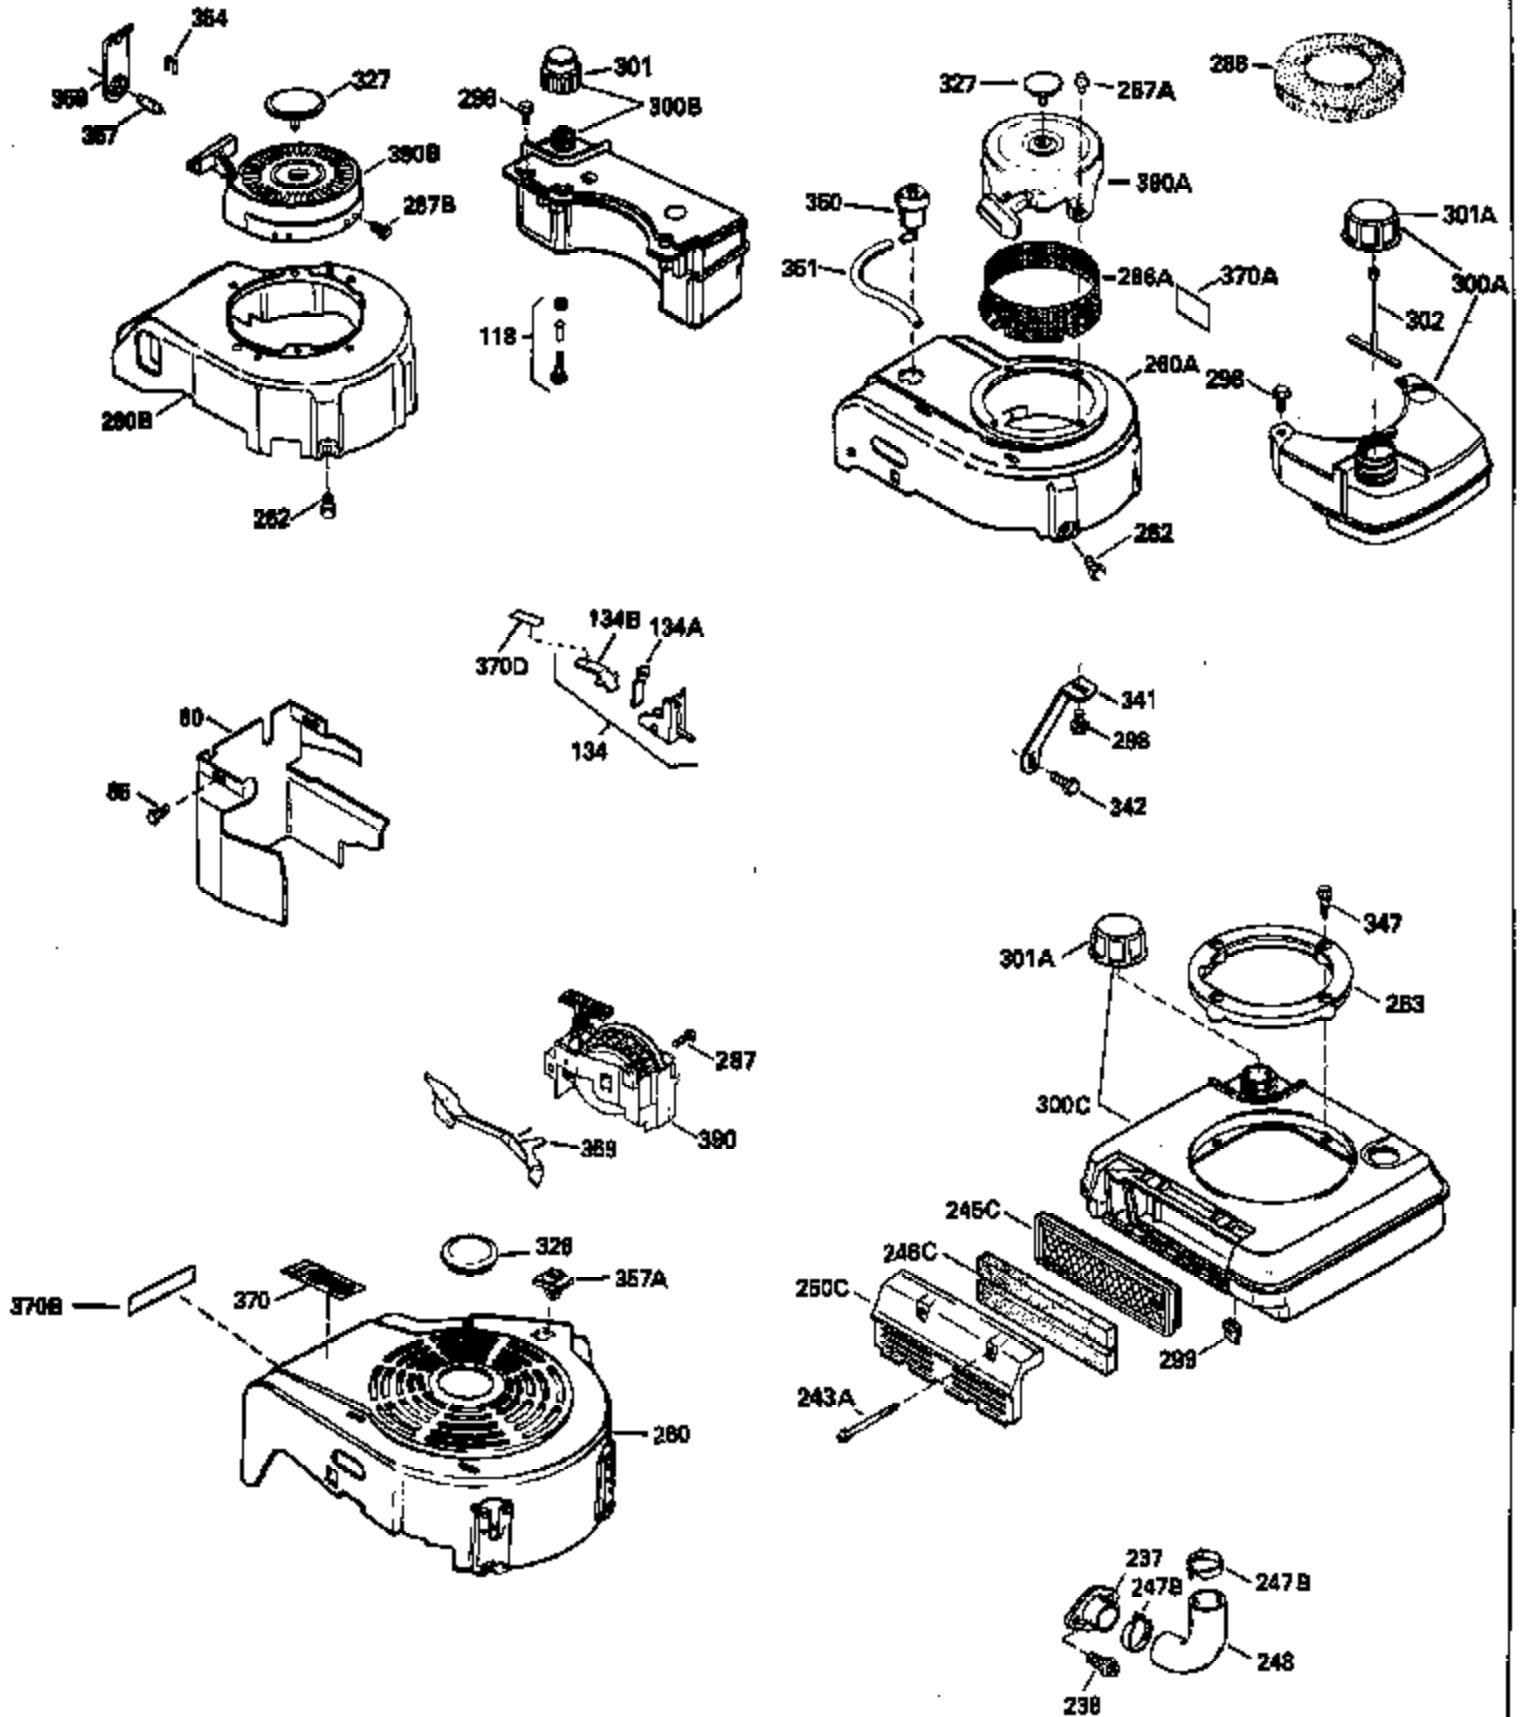

ILLUSTRATION SHOWS TYPICAL PARTS ONLY. ORDER BY PART NUMBER. PARTS NOT LISTED ARE SUPPLIED BY OEM.

Ref #	Part Number	Qty	Description
118	730194		Rope Guide Kit (Use as required with 34476 fuel tank)
238	650806		Screw, 10-32 x 5/8"
246C	35705		Filter, Pre-Air (Optional)
260A	34936		Housing, Blower
262	650831		Screw, 1/4-20 x 15/32"
286	35009		Screen, Starter cup
287A	650735		Screw, 10-24 x 3/8" (Use as required)
287A			Pop Rivet, (3/16" Dia.)(Purchase locally)
298	28763		Screw, 10-32 x 35/64"
300B	34476		Fuel Tank (Incl. 292 & 301)
301	33032		Fuel Cap
370A	34346		Decal, Instruction
370	550223		Decal, Name
390A	590420A		Rewind Starter (Refer to Division 5, Section C, page 25 or Fiche 8, Grid G-7 for breakdown)