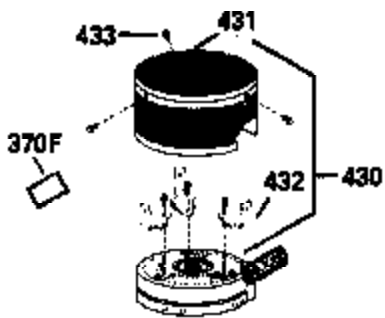

Ref #	Part Number	Qty	Description
210	27793		Clip, Conduit
211	28942		Screw, 10-32 x 3/8"
274	26754A		* Gasket, Exhaust (Use as required)
277A	30063		Screw, 1/4-20 x 1/2" (Use as required)
277	650795		Screw, 1/4-20 x 2-1/4"
370F	34387		Decal, Instruction (Optional)
415	730162		Muffler Adap.Kit(Incl.274,277A)(Use a s req.)
430	730574		Debris Screen Kit (Incl. 370F,431-433)(Opt.)
431	35596		Screen, Debris (Optional)
432	35597		Bracket, Debris screen (Optional)
433	650910		Screw, 8-32 x 1/4" (Optional)