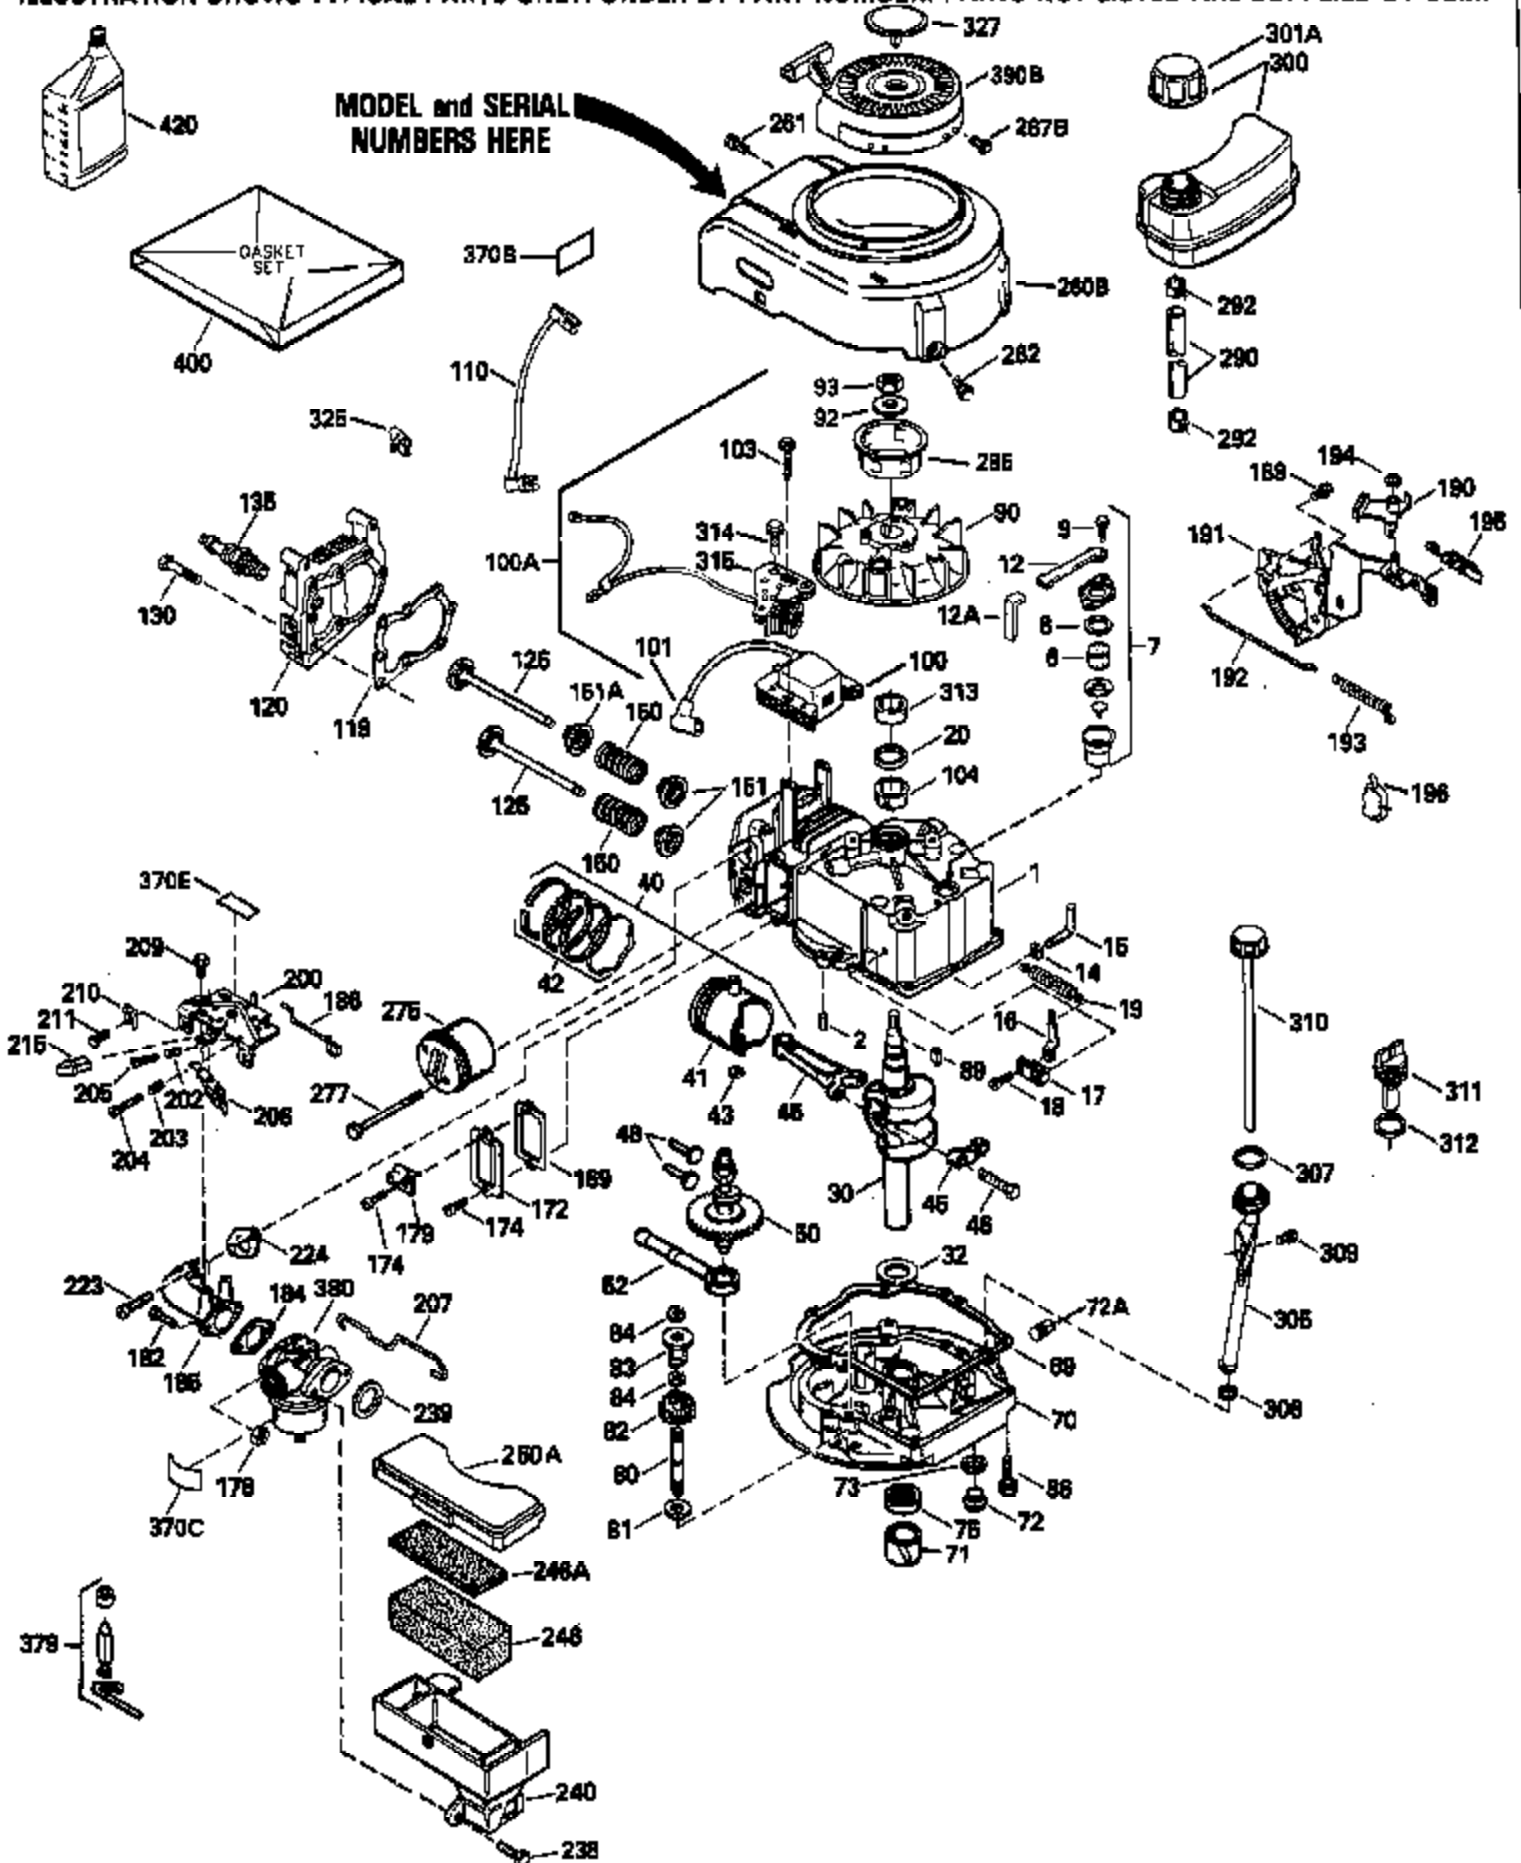

ILLUSTRATION SHOWS TYPICAL PARTS ONLY. ORDER BY PART NUMBER. PARTS NOT LISTED ARE SUPPLIED BY OEM.

Ref #	Part Number	Qty	Description
1	34975		Cylinder Ass'y. (Incl. 2, 8, 9 & 20) (2-1/2")
2	26727		Pin, Dowel
6	33734		Element, Breather
7	34214A		Breather Ass'y. (Incl. 6, 8, 9, 12 & 12A)
8	33735		* Gasket, Breather
9	30200		Screw, 10-24 x 9/16"
12	33886		Tube, Breather
14	28277		Washer
15	30589		Rod, Governor (Incl. 14)
16	31383A		Lever, Governor
17	31335		Clamp, Governor lever
18	650548		Screw, 8-32 x 5/16"
19	31361		Spring, Extension
20	32600		Seal, Oil
30	34555		Crankshaft Ass'y.
40	34514		Piston, Pin & Ring Set (Std.) (2-1/2" Bore)
40	34515		Piston, Pin & Ring Set (.010" OS)
40	34516		Piston, Pin & Ring Set (.020" OS)
41	32538B		Piston & Pin Ass'y. (Incl. 43)(Std.)(2-1/2")
41	32548B		Piston & Pin Ass'y. (Incl. 43) (.010" OS)
41	32549B		Piston & Pin Ass'y. (Incl. 43) (.020" OS)
42	28986		Ring Set (Std.) (2-1/2" Bore)
42	28987		Ring Set (.010" OS)
42	28988		Ring Set (.020" OS)
43	20381		Ring, Piston pin retaining
45	30963B		Rod Assy., Connecting (Incl. 46)
46	32610A		Bolt, Connecting rod
48	27241		Lifter, Valve
50	33148A		Camshaft
52	29914		Oil Pump Assy.
69	35261		* Gasket, Mounting flange
70	35651B		Mounting Flange (Incl. 72, 72A, 73, 7 5 & 80)
72	30572		Plug, Oil drain (Incl. 73)
73	28833		* Drain Plug Gasket (Not req. W/plastic plug)
75	26208		Seal, Oil
80	30574		Shaft, Governor
81	30590A		Washer, Flat
82	30591		Gear Assy., Governor (Incl. 81)
83	30588A		Spool, Governor
84	29193		Ring, Retaining
86	650488		Screw, 1/4-20 x 1-1/4"
89	611004		Flywheel Key
90	611046A		Flywheel
92	650815		Washer, Belleville
93	650816		Nut, Flywheel
100	730207		Magneto-to-Solid State Conversion Kit (Includes solid state module, solid state flywheel key, and instructions.)(Use as required on external ignition engines only.)
100	34443A		Solid State Assy.
103	650814		Screw, Torx T-15, 10-24 x 1"
110	34231		Ground Wire
119	29953C		* Gasket, Cylinder head
120	34335		Head, Cylinder
125	29313C		Exhaust Valve (Std.) (Incl. 151)
125	29315C		Exhaust Valve (1/32" OS) (Incl. 151)
126	29314B		Intake Valve (Std.) (Incl. 151)
126	29315C		Intake Valve (1/32" OS) (Incl. 151)