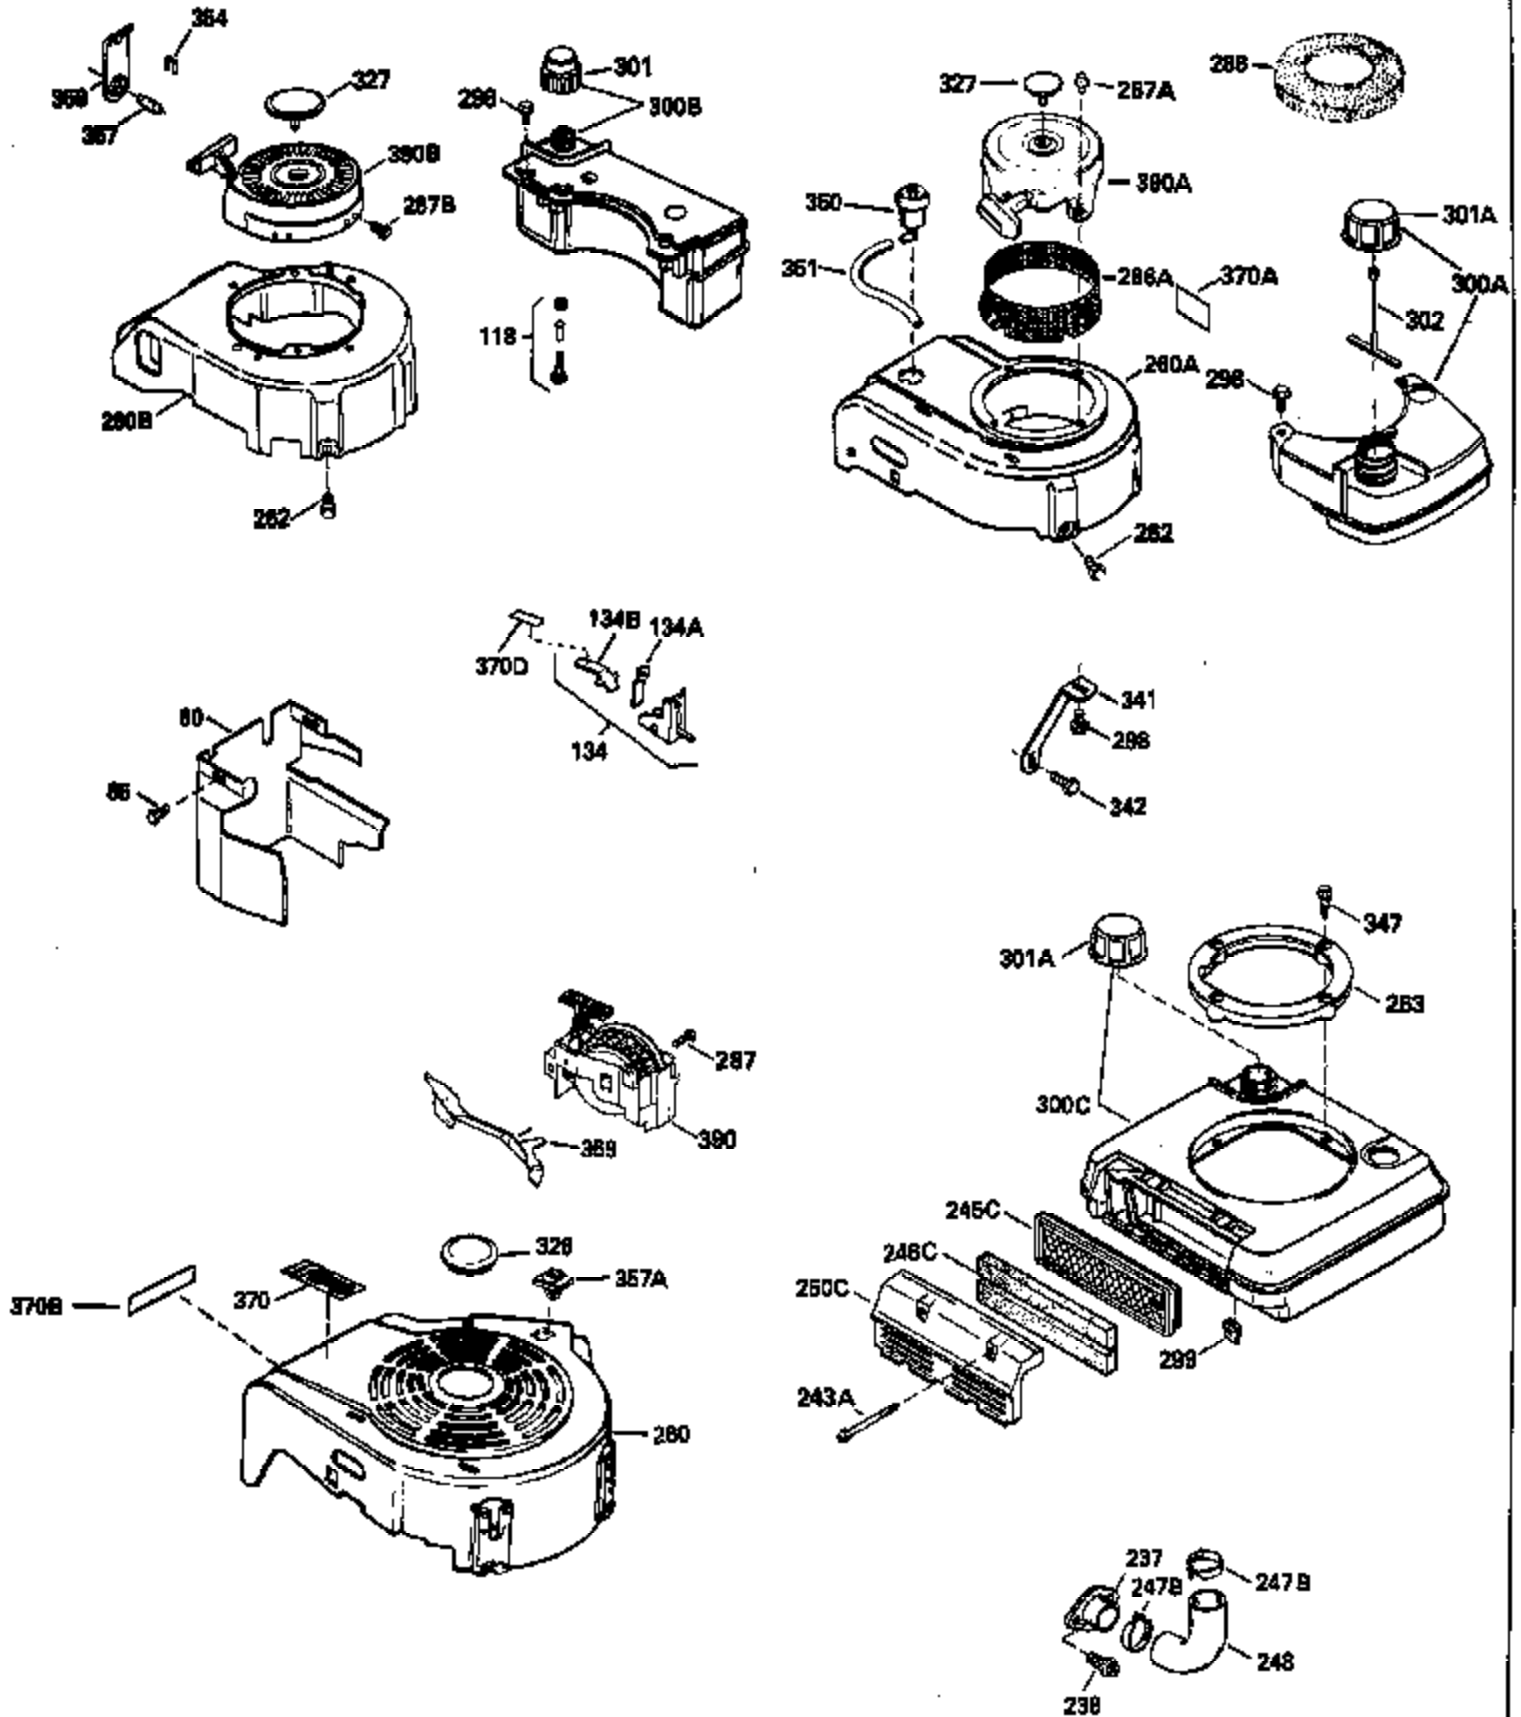

ILLUSTRATION SHOWS TYPICAL PARTS ONLY. ORDER BY PART NUMBER. PARTS NOT LISTED ARE SUPPLIED BY OEM.

Ref #	Part Number	Qty	Description
118	730194		Rope Guide Kit (Use as required with 34476 fuel tank)
238	650806		Screw, 10-32 x 5/8"
246C	35705		Filter, Pre-Air (Optional)
260A	34936		Housing, Blower
262	650831		Screw, 1/4-20 x 15/32"
286	35009		Screen, Starter cup
287A	650735		Screw, 10-24 x 3/8" (Use as required)
287A			Pop Rivet, (3/16" Dia.)(Purchase locally)
298	28763		Screw, 10-32 x 35/64"
300B	34476		Fuel Tank (Incl. 292 & 301)
301	33032		Fuel Cap
370A	34416		Decal, Instruction
390A	590420A		Rewind Starter (Refer to Division 5, Section C, page 25 or Fiche 8, Grid G-7 for breakdown)