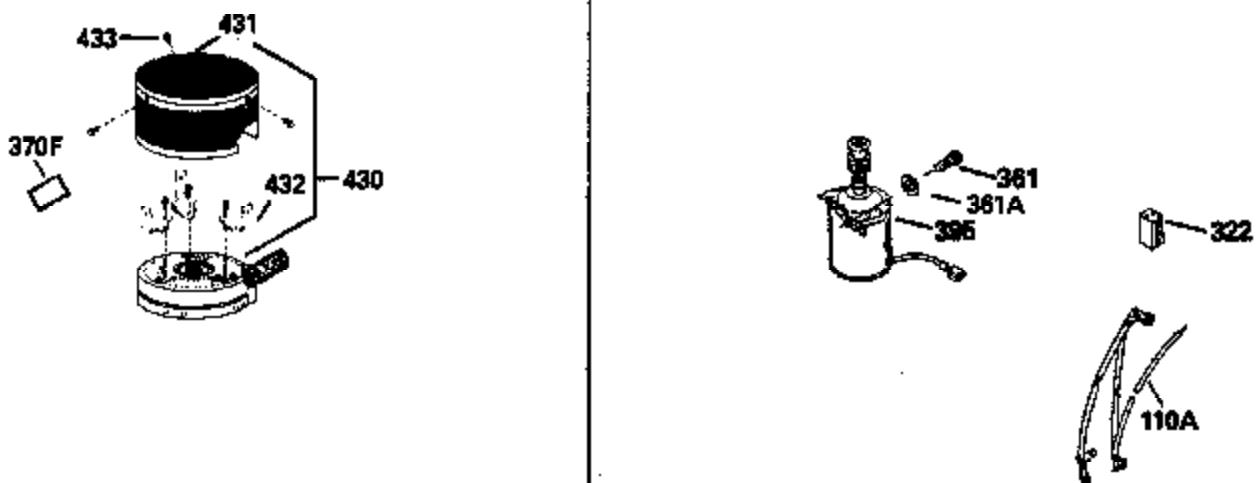

Ref #	Part Number	Qty	Description
420	730225		SAE 30, 4-Cycle Engine Oil (Quart)

ILLUSTRATION SHOWS TYPICAL PARTS ONLY. ORDER BY PART NUMBER. PARTS NOT LISTED ARE SUPPLIED BY OEM.

Ref #	Part Number	Qty	Description
118	730194		Rope Guide Kit (Use as required with 34476 fuel tank)
238	650806		Screw, 10-32 x 5/8"
246C	35705		Filter, Pre-Air (Optional)
260	35050		Housing, Blower
262	650831		Screw, 1/4-20 x 15/32"
287A	650735		Screw, 10-24 x 3/8" (Use as required)
287A			Pop Rivet, (3/16" Dia.)(Purchase locally)
287	650802		Screw, 1/4-20 x 5/8"
301	33032		Fuel Cap
326	34113		Plug, Screen
354	35025		Staple (Not used on all models)
357A	34271		Pulley Assy., Starter rope
357	34985		Rope Stop & Staple Ass'y. (Incl. 354)
357	35026		Starter Rope Coupling (Incl. 354)
370	550223		Decal, Name
370A	34346		Decal, Instruction
390	590532		Side Mount Rewind Starter (Refer to Division 5, Section C, page 32 or Fiche 8, Grid G-8 for breakdown)