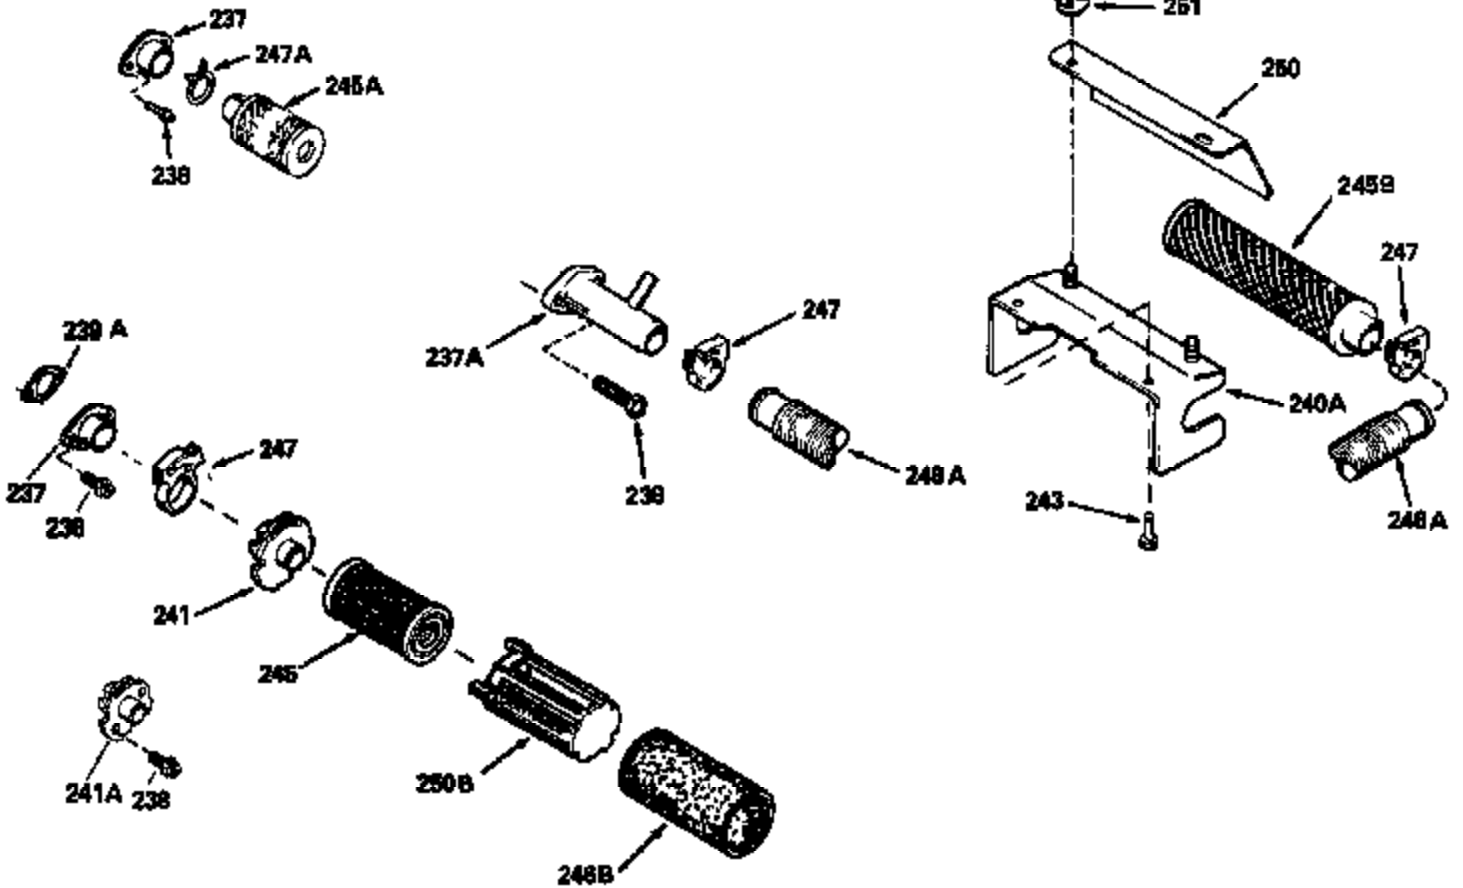

Ref #	Part Number	Qty	Description
420	730225		SAE 30, 4-Cycle Engine Oil (Quart)

ILLUSTRATION SHOWS TYPICAL PARTS ONLY. ORDER BY PART NUMBER. PARTS NOT LISTED ARE SUPPLIED BY OEM.

Ref #	Part Number	Qty	Description
118	730194		Rope Guide Kit (Use as required with 34476 fuel tank)
238	650806		Screw, 10-32 x 5/8"
246C	35705		Filter, Pre-Air (Optional)
260	35050		Housing, Blower
262	650831		Screw, 1/4-20 x 15/32"
287A	650735		Screw, 10-24 x 3/8" (Use as required)
287A			Pop Rivet, (3/16" Dia.)(Purchase locally)
287	650802		Screw, 1/4-20 x 5/8"
301	33032		Fuel Cap
326	34113		Plug, Screen
354	35025		Staple (Not used on all models)
357A	34271		Pulley Assy., Starter rope
357	34985		Rope Stop & Staple Ass'y. (Incl. 354)
357	35026		Starter Rope Coupling (Incl. 354)
370	550223		Decal, Name
370A	34346		Decal, Instruction
390	590532		Side Mount Rewind Starter (Refer to Division 5, Section C, page 32 or Fiche 8, Grid G-8 for breakdown)

Ref #	Part Number	Qty	Description
19	31361		Spring, Extension
69	35261		* Gasket, Mounting flange
182	6201		Screw, 1/4-28 x 7/8"
185	31384A		Pipe, Intake (Incl. 224)
186	34337		Link, Governor spring
209	30200		Screw, 10-24 x 9/16"
223	650451		Screw, 1/4-20 x 1"
238	650806		Screw, 10-32 x 5/8"
246B	35435		Filter, Pre-Air (Use as required)
357A	34271		Pulley Assy., Starter rope