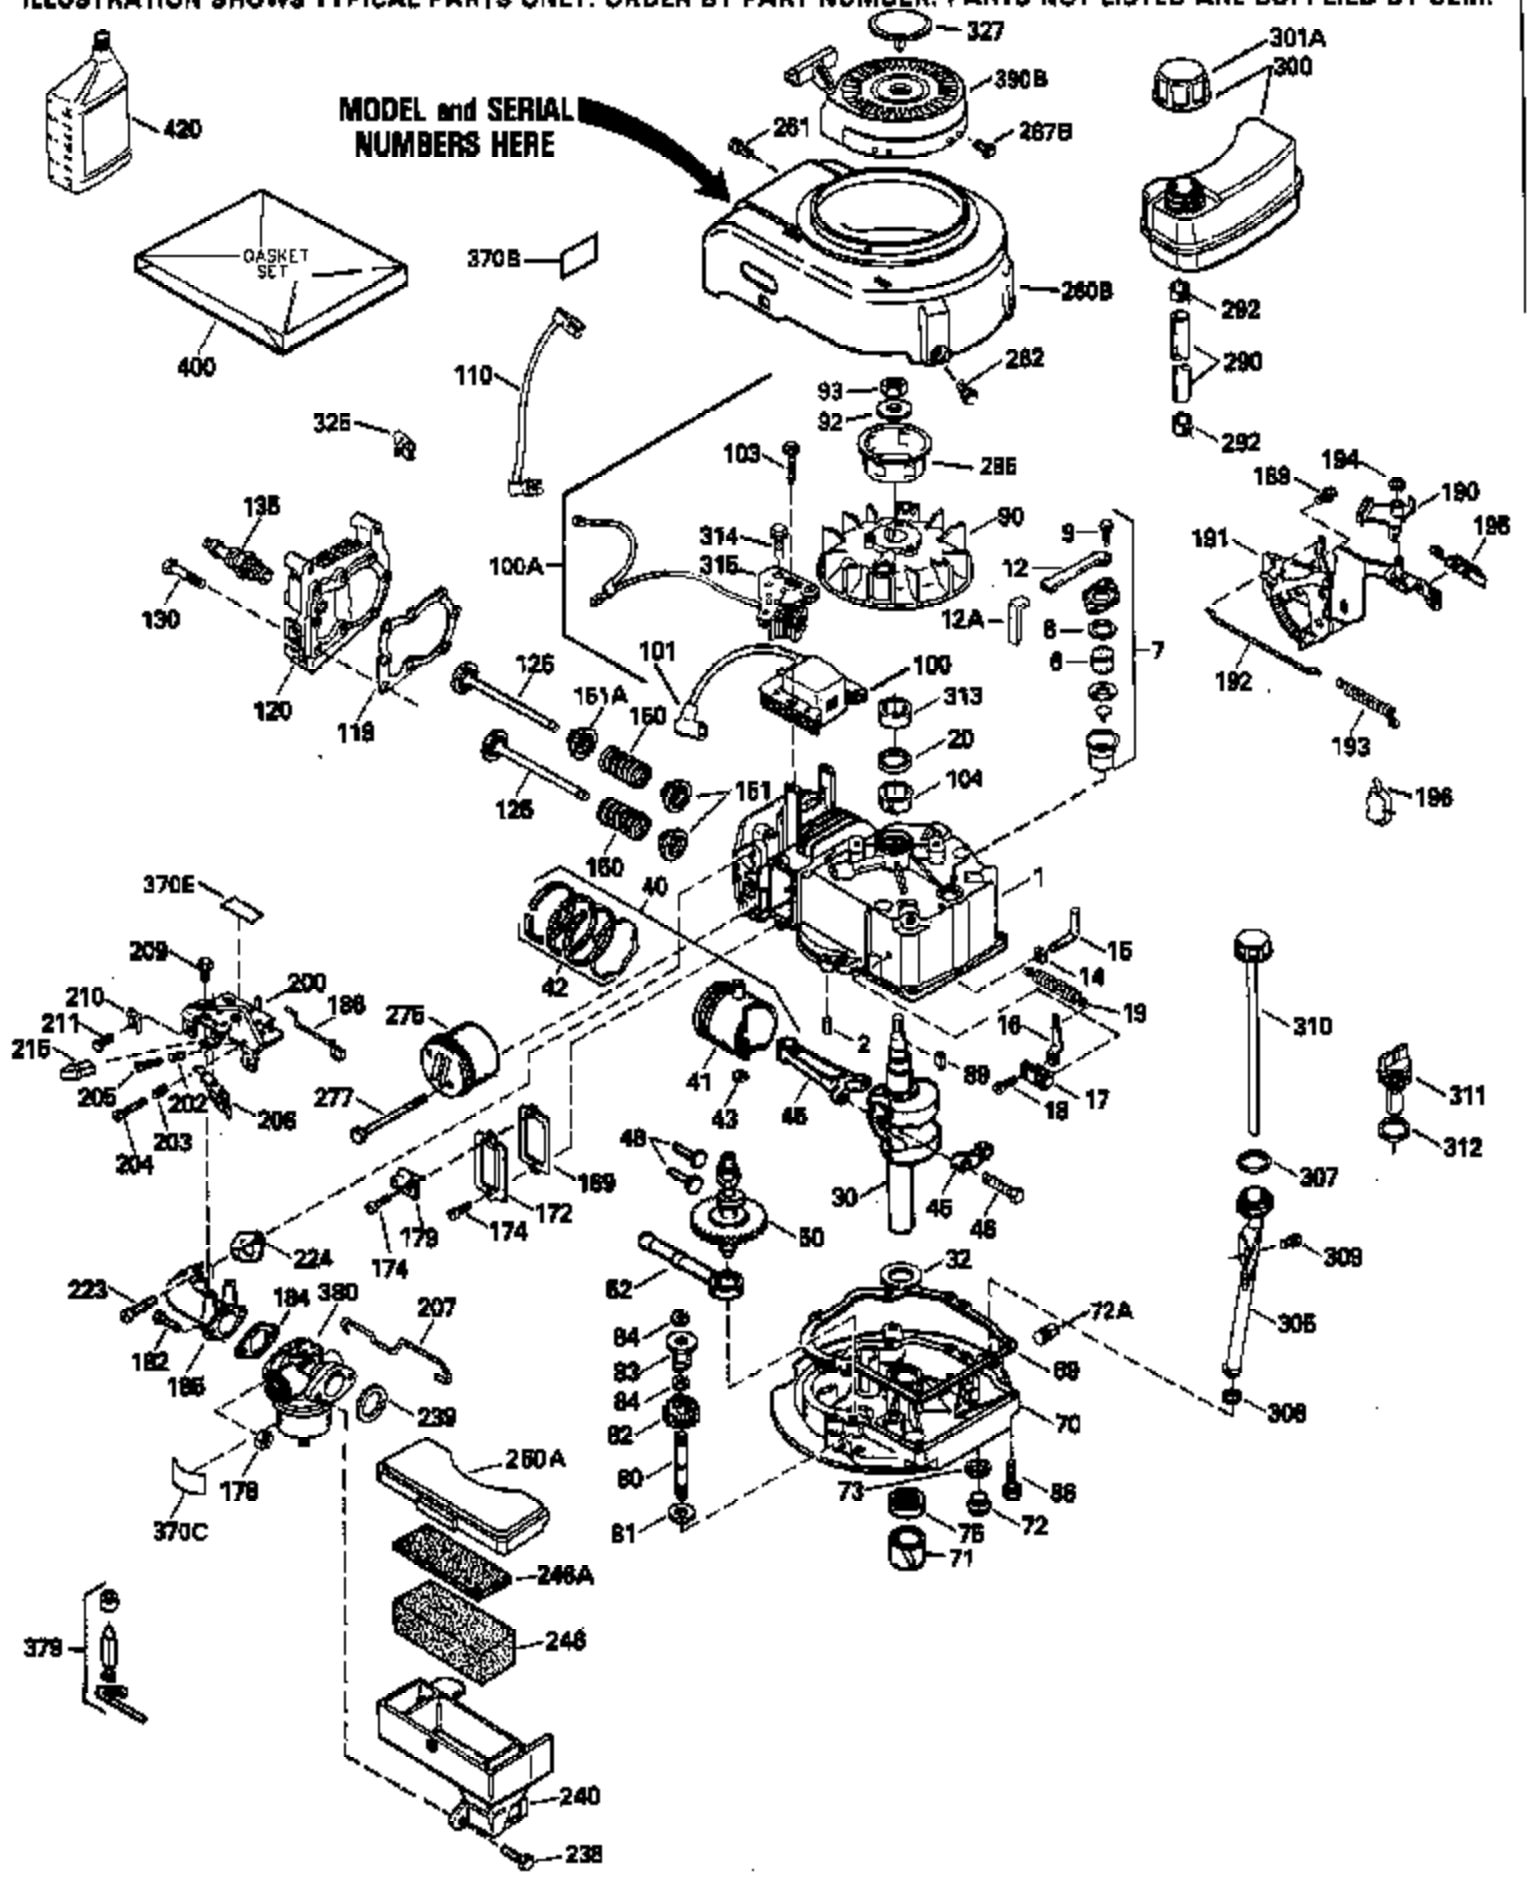

ILLUSTRATION SHOWS TYPICAL PARTS ONLY. ORDER BY PART NUMBER. PARTS NOT LISTED ARE SUPPLIED BY OEM.

Ref #	Part Number	Qty	Description
1	34975		Cylinder Ass'y. (Incl. 2, 8, 9 & 20) (2-1/2")
2	26727		Pin, Dowel
6	33734		Element, Breather
7	34214A		Breather Ass'y. (Incl. 6, 8, 9, 12 & 12A)
8	33735		* Gasket, Breather
9	30200		Screw, 10-24 x 9/16"
12	33886		Tube, Breather
14	28277		Washer
15	30589		Rod, Governor (Incl. 14)
16	31383A		Lever, Governor
17	31335		Clamp, Governor lever
18	650548		Screw, 8-32 x 5/16"
19	31361		Spring, Extension
20	32600		Seal, Oil
30	34460A		Crankshaft Ass'y.
40	34514		Piston, Pin & Ring Set (Std.) (2-1/2" Bore)
40	34515		Piston, Pin & Ring Set (.010" OS)
40	34516		Piston, Pin & Ring Set (.020" OS)
41	32538B		Piston & Pin Ass'y. (Incl. 43)(Std.)(2-1/2")
41	32548B		Piston & Pin Ass'y. (Incl. 43) (.010" OS)
41	32549B		Piston & Pin Ass'y. (Incl. 43) (.020" OS)
42	28986		Ring Set (Std.) (2-1/2" Bore)
42	28987		Ring Set (.010" OS)
42	28988		Ring Set (.020" OS)
43	20381		Ring, Piston pin retaining
45	30963B		Rod Assy., Connecting (Incl. 46)
46	32610A		Bolt, Connecting rod
48	27241		Lifter, Valve
50	33553		Camshaft (MCR)
52	29914		Oil Pump Assy.
69	35261		* Gasket, Mounting flange
70	30571A		Flange Ass'y. (Incl. 72, 73, 75, 80 & 311)
72	30572		Plug, Oil drain (Incl. 73)
73	28833		* Drain Plug Gasket (Not req. W/plastic plug)
75	26208		Seal, Oil
80	30574		Shaft, Governor
81	30590A		Washer, Flat
82	30591		Gear Assy., Governor (Incl. 81)
83	30588A		Spool, Governor
84	29193		Ring, Retaining
86	650488		Screw, 1/4-20 x 1-1/4"
89	611004		Flywheel Key
90	611046A		Flywheel
92	650815		Washer, Belleville
93	650816		Nut, Flywheel
100	730207		Magneto-to-Solid State Conversion Kit (Includes solid state module, solid state flywheel key, and instructions.)(Use as required on external ignition engines only.)
100	34443A		Solid State Assy.
103	650814		Screw, Torx T-15, 10-24 x 1"
110	34961		Ground Wire
119	29953C		* Gasket, Cylinder head
120	34335		Head, Cylinder
125	29313C		Exhaust Valve (Std.) (Incl. 151)
125	29315C		Exhaust Valve (1/32" OS) (Incl. 151)
126	29314B		Intake Valve (Std.) (Incl. 151)
126	29315C		Intake Valve (1/32" OS) (Incl. 151)