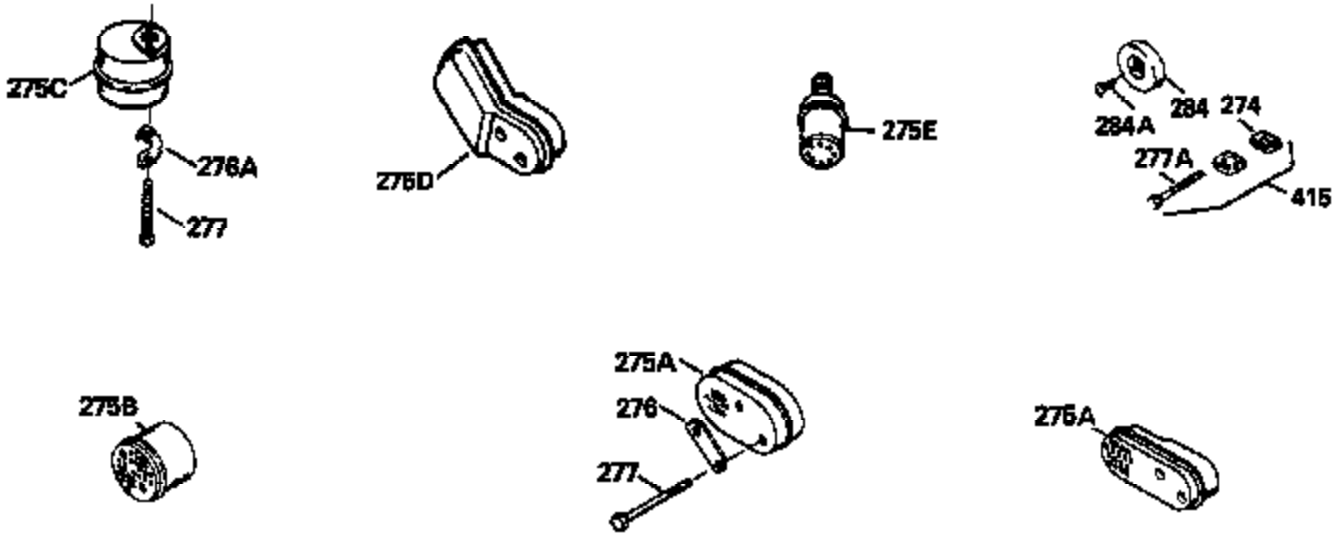

Ref #	Part Number	Qty	Description
190	35831		Lever, Brake
191	35015B		Bracket Assy., S.E. Brake (Incl. 195)
194	32309		Ring, Retaining
195	610973		Terminal Assy.
274	26754A		* Gasket, Exhaust (Use as required)
277A	30063		Screw, 1/4-20 x 1/2" (Use as required)
277	650795		Screw, 1/4-20 x 2-1/4"
357A	34271		Pulley Assy., Starter rope
370F	34387		Decal, Instruction (Optional)
415	730162		Muffler Adap.Kit(Incl.274,277A)(Use a s req.)
430	730574		Debris Screen Kit (Incl. 370F,431-433)(Opt.)
431	35596		Screen, Debris (Optional)
432	35597		Bracket, Debris screen (Optional)
433	650910		Screw, 8-32 x 1/4" (Optional)