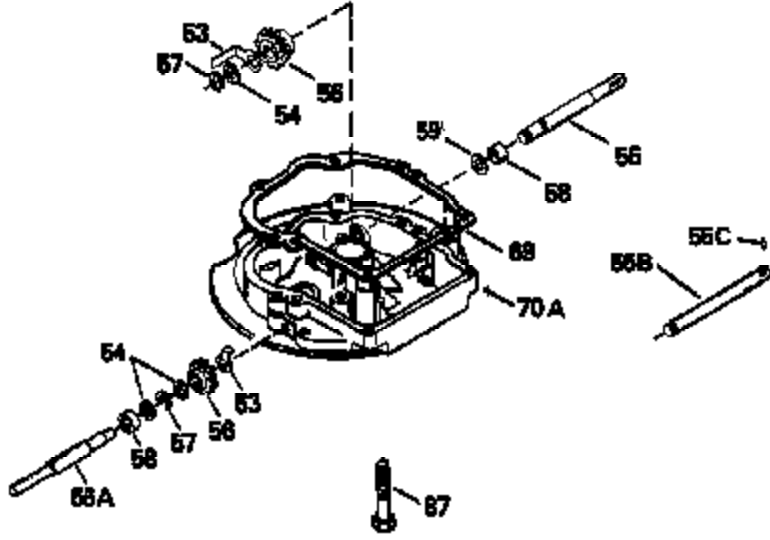

Ref #	Part Number	Qty	Description
19	31361		Spring, Extension
69	35261		* Gasket, Mounting flange
182	6201		Screw, 1/4-28 x 7/8"
185	31384A		Pipe, Intake (Incl. 224)
186	34337		Link, Governor spring
209	30200		Screw, 10-24 x 9/16"
223	650451		Screw, 1/4-20 x 1"
238	650806		Screw, 10-32 x 5/8"
246B	35435		Filter, Pre-Air (Use as required)
357A	34271		Pulley Assy., Starter rope