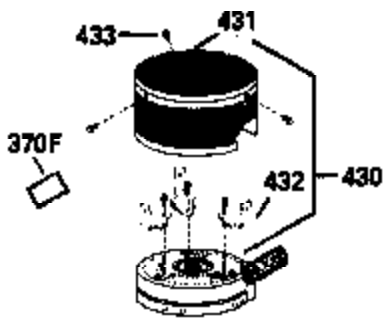

Ref #	Part Number	Qty	Description
190	35831		Lever, Brake
191	35015B		Bracket Assy., S.E. Brake (Incl. 195)
194	32309		Ring, Retaining
195	610973		Terminal Assy.
274	26754A		* Gasket, Exhaust (Use as required)
277A	30063		Screw, 1/4-20 x 1/2" (Use as required)
277	650795		Screw, 1/4-20 x 2-1/4"
357A	34271		Pulley Assy., Starter rope
370F	34387		Decal, Instruction (Optional)
415	730162		Muffler Adap.Kit(Incl.274,277A)(Use a s req.)
430	730574		Debris Screen Kit (Incl. 370F,431-433)(Opt.)
431	35596		Screen, Debris (Optional)
432	35597		Bracket, Debris screen (Optional)
433	650910		Screw, 8-32 x 1/4" (Optional)