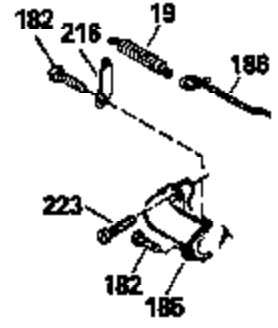

Ref #	Part Number	Qty	Description
19	31361		Spring, Extension
69	35261		* Gasket, Mounting flange
182	6201		Screw, 1/4-28 x 7/8"
185	31384A		Pipe, Intake (Incl. 224)
186	34337		Link, Governor spring
209	30200		Screw, 10-24 x 9/16"
223	650451		Screw, 1/4-20 x 1"
238	650806		Screw, 10-32 x 5/8"
246B	35435		Filter, Pre-Air (Use as required)
357A	34271		Pulley Assy., Starter rope