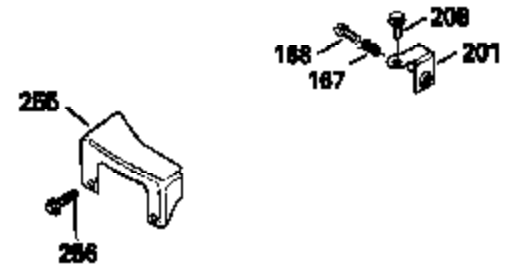

Ref #	Part Number	Qty	Description
19	31361		Spring, Extension
69	35261		* Gasket, Mounting flange
182	6201		Screw, 1/4-28 x 7/8"
185	31384A		Pipe, Intake (Incl. 224)
186	34337		Link, Governor spring
209	30200		Screw, 10-24 x 9/16"
223	650451		Screw, 1/4-20 x 1"
238	650806		Screw, 10-32 x 5/8"
246B	35435		Filter, Pre-Air (Use as required)
357A	34271		Pulley Assy., Starter rope