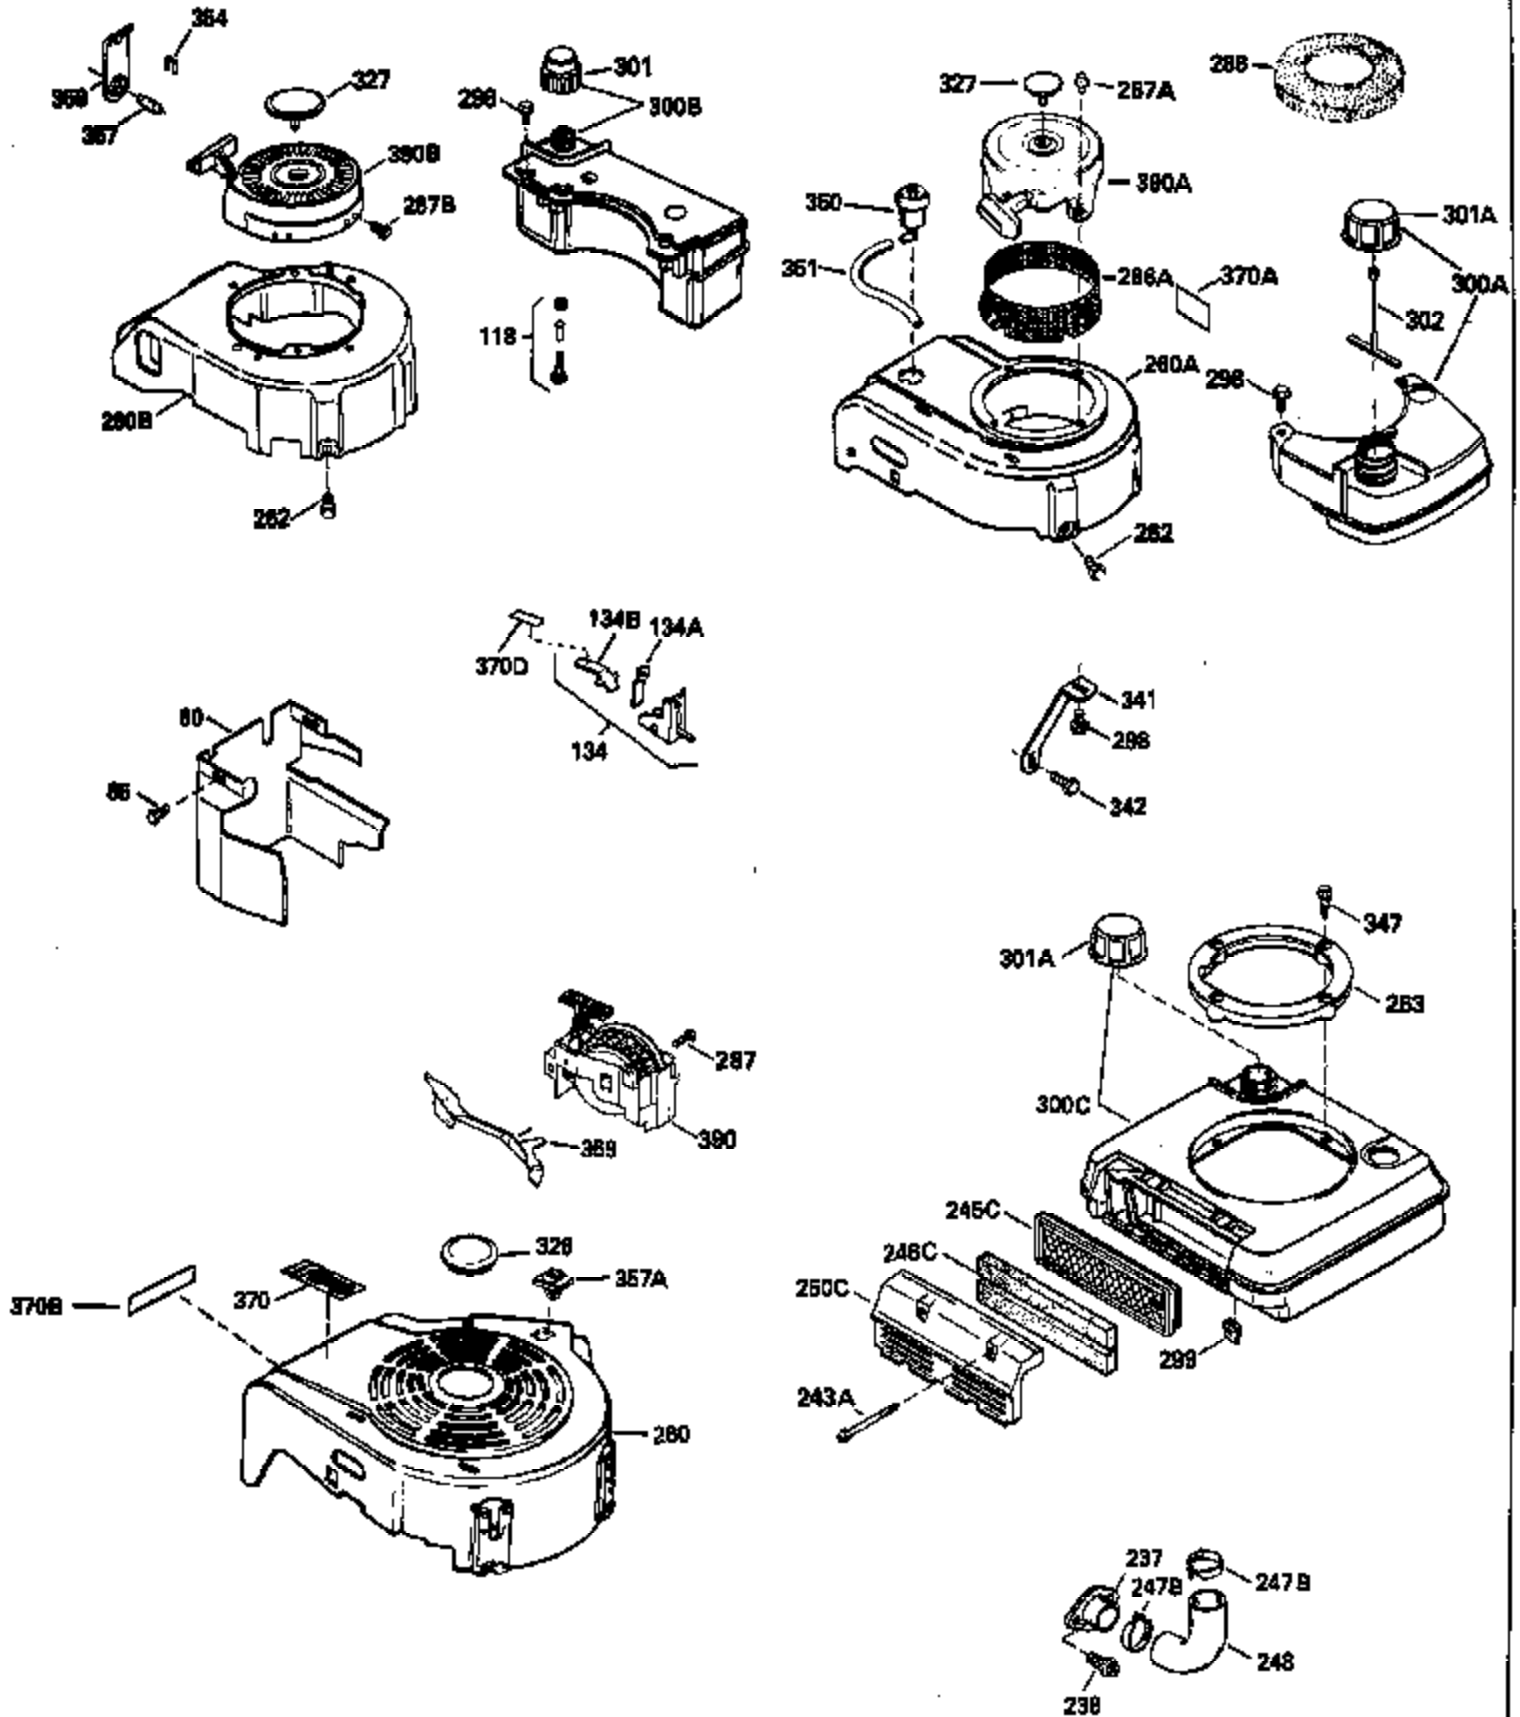

ILLUSTRATION SHOWS TYPICAL PARTS ONLY. ORDER BY PART NUMBER. PARTS NOT LISTED ARE SUPPLIED BY OEM.

Engine Parts List #2

Ref #	Part Number	Qty	Description
118	730194		Rope Guide Kit (Use as required with 34476 fuel tank)
238	650806		Screw, 10-32 x 5/8"
246C	35705		Filter, Pre-Air (Optional)
260	35050		Housing, Blower
262	650831		Screw, 1/4-20 x 15/32"
287A			Pop Rivet, (3/16" Dia.)(Purchase locally)
287A	650735		Screw, 10-24 x 3/8" (Use as required)
287	650802		Screw, 1/4-20 x 5/8"
301	33032		Fuel Cap
326	34113		Plug, Screen
354	35025		Staple (Not used on all models)
357A	34271		Pulley Assy., Starter rope
357	34985		Rope Stop & Staple Ass'y. (Incl. 354)
357	35026		Starter Rope Coupling (Incl. 354)
370	550223		Decal, Name
370A	34346		Decal, Instruction
390	590532		Side Mount Rewind Starter (Refer to Division 5, Section C, page 32 or Fiche 8, Grid G-8 for breakdown)