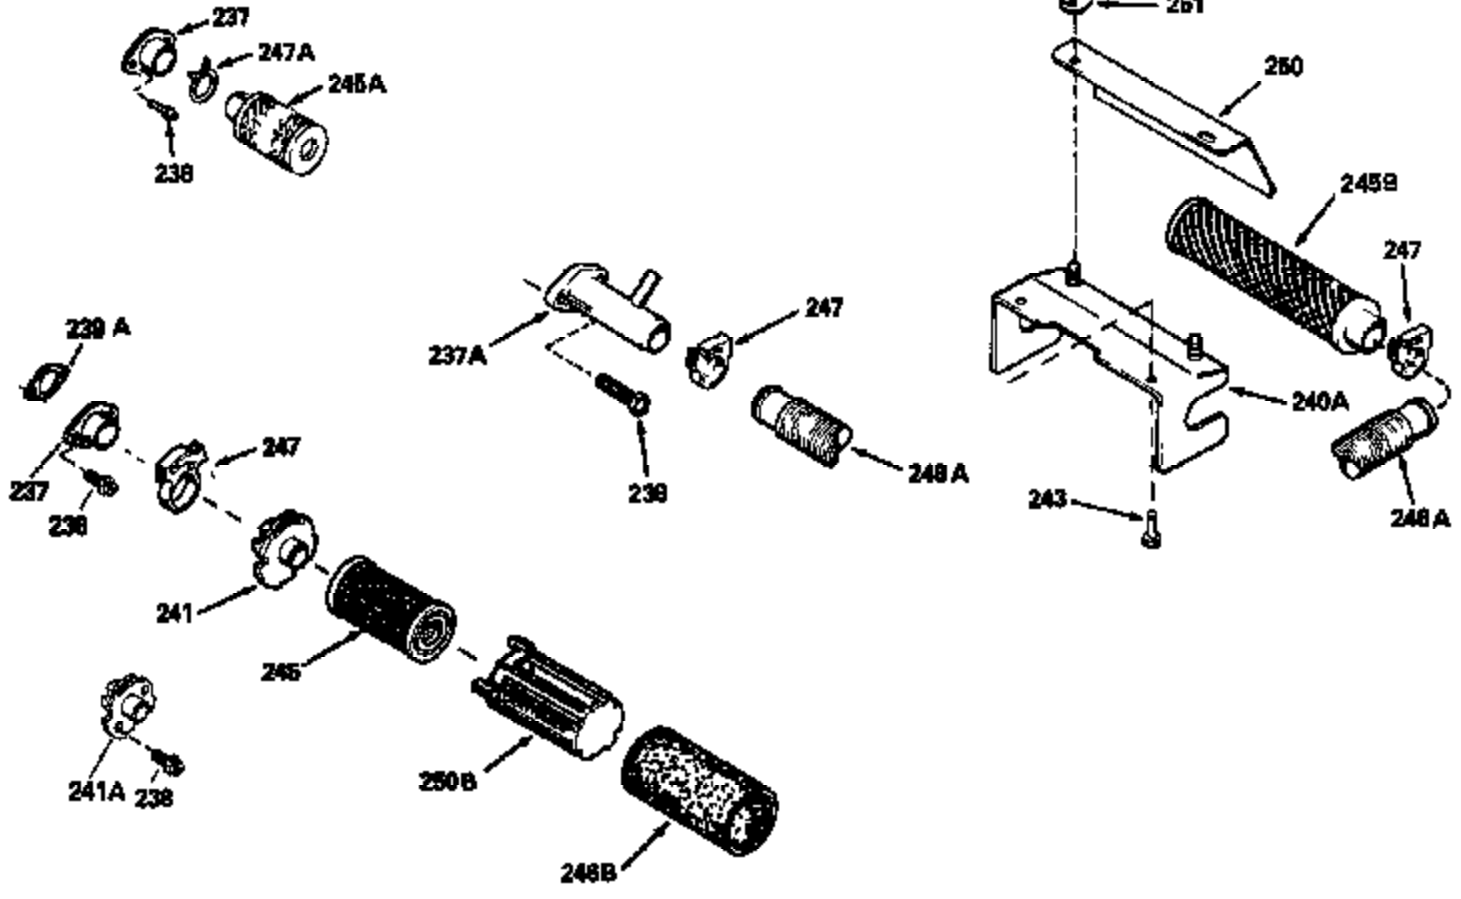

Ref #	Part Number	Qty	Description
19	31361		Spring, Extension
69	35261		* Gasket, Mounting flange
182	6201		Screw, 1/4-28 x 7/8"
185	31384A		Pipe, Intake (Incl. 224)
186	34337		Link, Governor spring
209	30200		Screw, 10-24 x 9/16"
223	650451		Screw, 1/4-20 x 1"
238	650806		Screw, 10-32 x 5/8"
246B	35435		Filter, Pre-Air (Use as required)
357A	34271		Pulley Assy., Starter rope