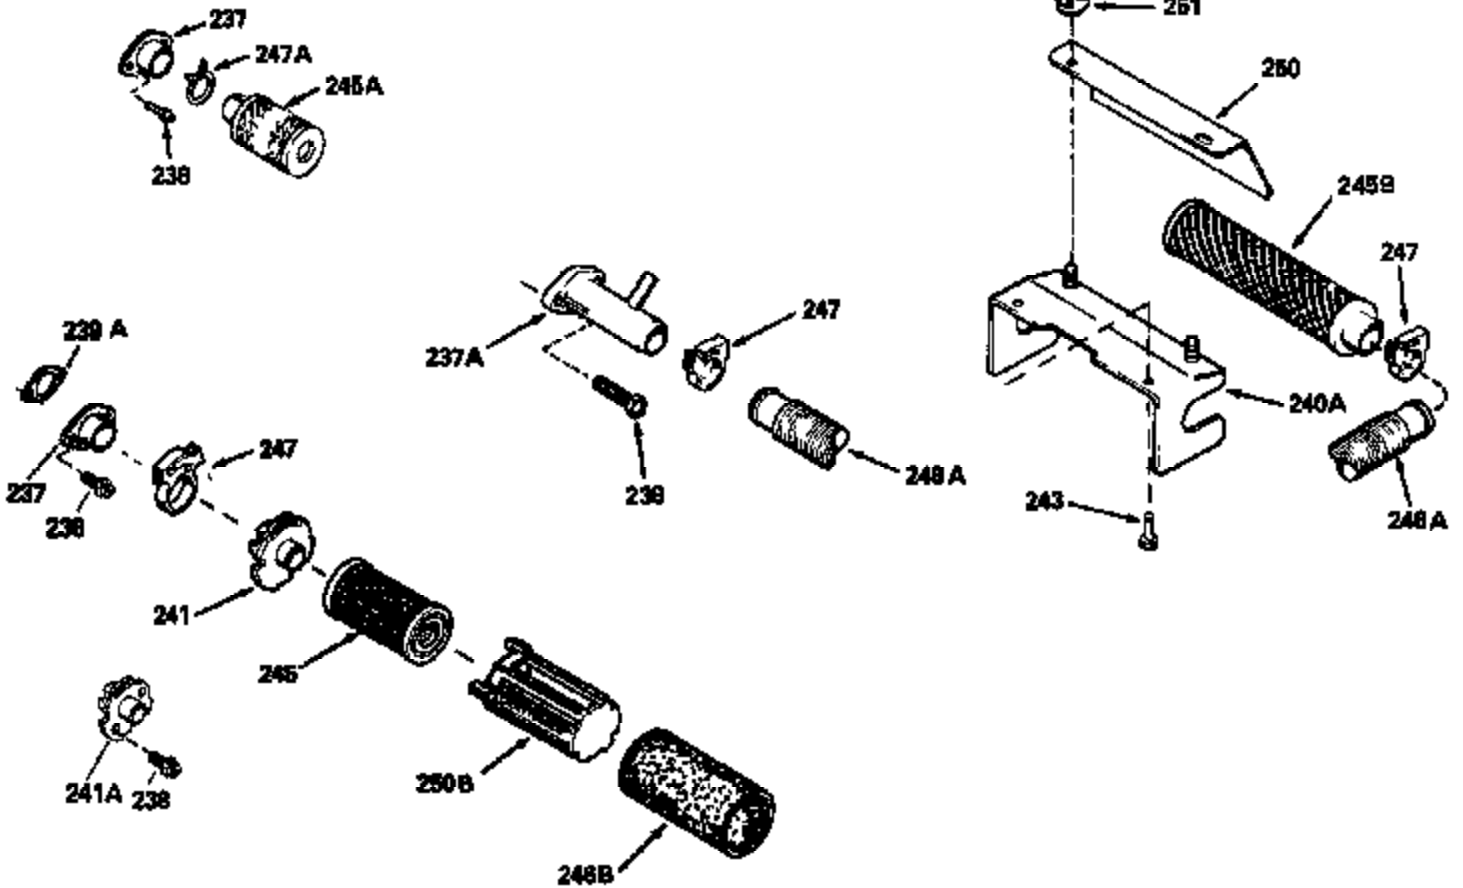

Ref #	Part Number	Qty	Description
400	33238C		* Gasket Set (Incl. items marked *)
420	730225		SAE 30, 4-Cycle Engine Oil (Quart)

ILLUSTRATION SHOWS TYPICAL PARTS ONLY. ORDER BY PART NUMBER. PARTS NOT LISTED ARE SUPPLIED BY OEM.

Ref #	Part Number	Qty	Description
118	730194		Rope Guide Kit (Use as required with 34476 fuel tank)
238	650806		Screw, 10-32 x 5/8"
246C	35705		Filter, Pre-Air (Optional)
260A	34859		Housing, Blower
262	650831		Screw, 1/4-20 x 15/32"
286	35009		Screen, Starter cup
287A	650735		Screw, 10-24 x 3/8" (Use as required)
287A			Pop Rivet, (3/16" Dia.)(Purchase locally)
301	33032		Fuel Cap
354	35025		Staple (Not used on all models)
357	34985		Rope Stop & Staple Ass'y. (Incl. 354)
370A	34346		Decal, Instruction
370	550223		Decal, Name
390A	590420A		Rewind Starter (Refer to Division 5, Section C, page 25 or Fiche 8, Grid G-7 for breakdown)

Ref #	Part Number	Qty	Description
19	31361		Spring, Extension
69	35261		* Gasket, Mounting flange
182	6201		Screw, 1/4-28 x 7/8"
185	31384A		Pipe, Intake (Incl. 224)
186	34337		Link, Governor spring
209	30200		Screw, 10-24 x 9/16"
223	650451		Screw, 1/4-20 x 1"
238	650806		Screw, 10-32 x 5/8"
246B	35435		Filter, Pre-Air (Use as required)