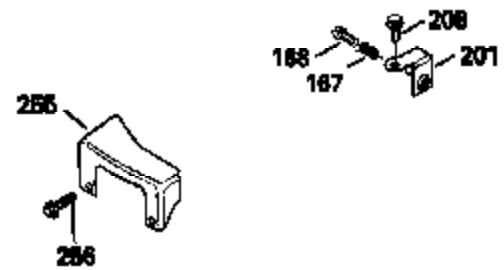

Ref #	Part Number	Qty	Description
19	31361		Spring, Extension
69	35261		* Gasket, Mounting flange
182	6201		Screw, 1/4-28 x 7/8"
185	31384A		Pipe, Intake (Incl. 224)
186	34337		Link, Governor spring
209	30200		Screw, 10-24 x 9/16"
223	650451		Screw, 1/4-20 x 1"
238	650806		Screw, 10-32 x 5/8"
246B	35435		Filter, Pre-Air (Use as required)