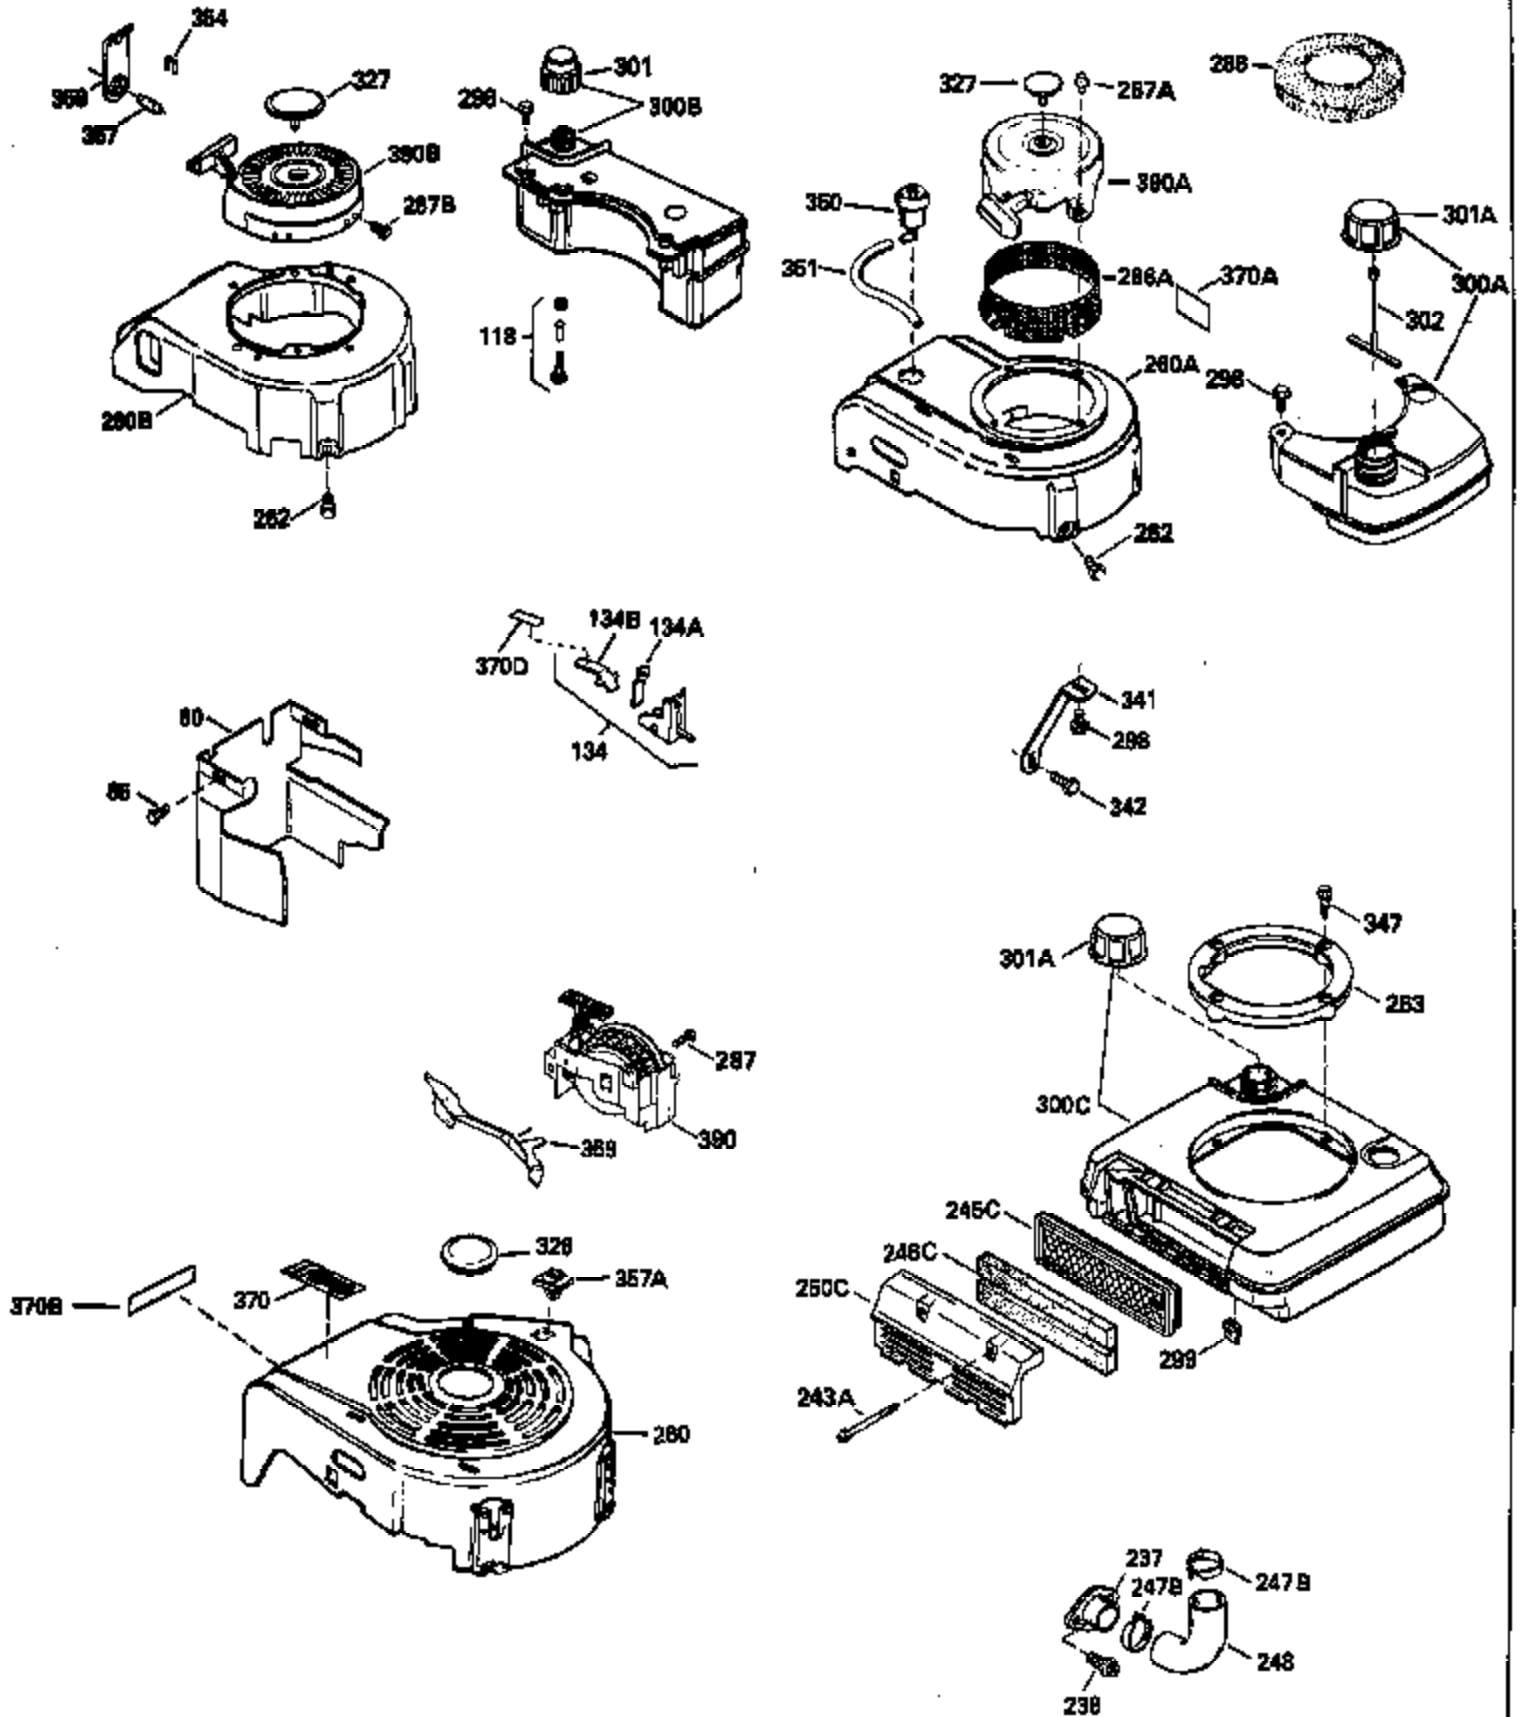

Ref #	Part Number	Qty	Description
400	33238C		* Gasket Set (Incl. items marked *)
420	730225		SAE 30, 4-Cycle Engine Oil (Quart)

ILLUSTRATION SHOWS TYPICAL PARTS ONLY. ORDER BY PART NUMBER. PARTS NOT LISTED ARE SUPPLIED BY OEM.