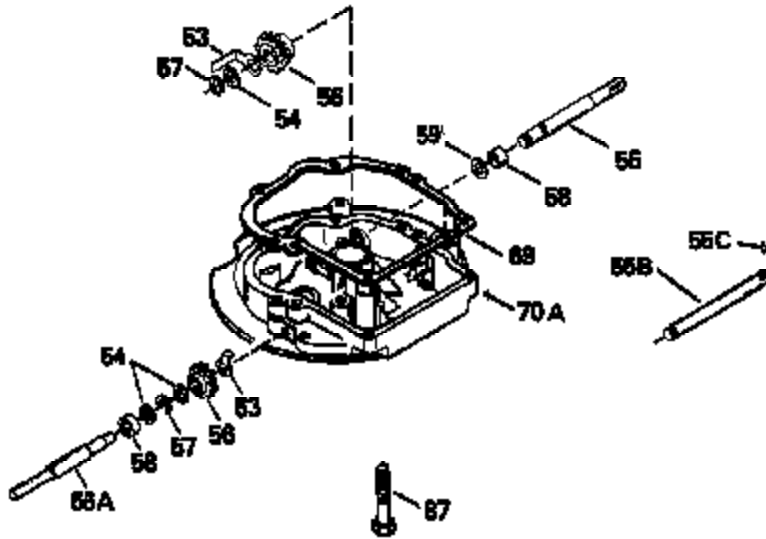

Ref #	Part Number	Qty	Description
400	33238C		* Gasket Set (Incl. items marked *)
420	730225		SAE 30, 4-Cycle Engine Oil (Quart)

ILLUSTRATION SHOWS TYPICAL PARTS ONLY. ORDER BY PART NUMBER. PARTS NOT LISTED ARE SUPPLIED BY OEM.

Ref #	Part Number	Qty	Description
118	730194		Rope Guide Kit (Use as required with 34476 fuel tank)
238	650806		Screw, 10-32 x 5/8"
246C	35705		Filter, Pre-Air (Optional)
260A	34859		Housing, Blower
262	650831		Screw, 1/4-20 x 15/32"
286	35009		Screen, Starter cup
287A	650735		Screw, 10-24 x 3/8" (Use as required)
287A			Pop Rivet, (3/16" Dia.)(Purchase locally)
301	33032		Fuel Cap
354	35025		Staple (Not used on all models)
357	34985		Rope Stop & Staple Ass'y. (Incl. 354)
370A	34346		Decal, Instruction
370	550223		Decal, Name
390A	590420A		Rewind Starter (Refer to Division 5, Section C, page 25 or Fiche 8, Grid G-7 for breakdown)

Ref #	Part Number	Qty	Description
19	31361		Spring, Extension
69	35261		* Gasket, Mounting flange
182	6201		Screw, 1/4-28 x 7/8"
185	31384A		Pipe, Intake (Incl. 224)
186	34337		Link, Governor spring
209	30200		Screw, 10-24 x 9/16"
223	650451		Screw, 1/4-20 x 1"
238	650806		Screw, 10-32 x 5/8"
246B	35435		Filter, Pre-Air (Use as required)