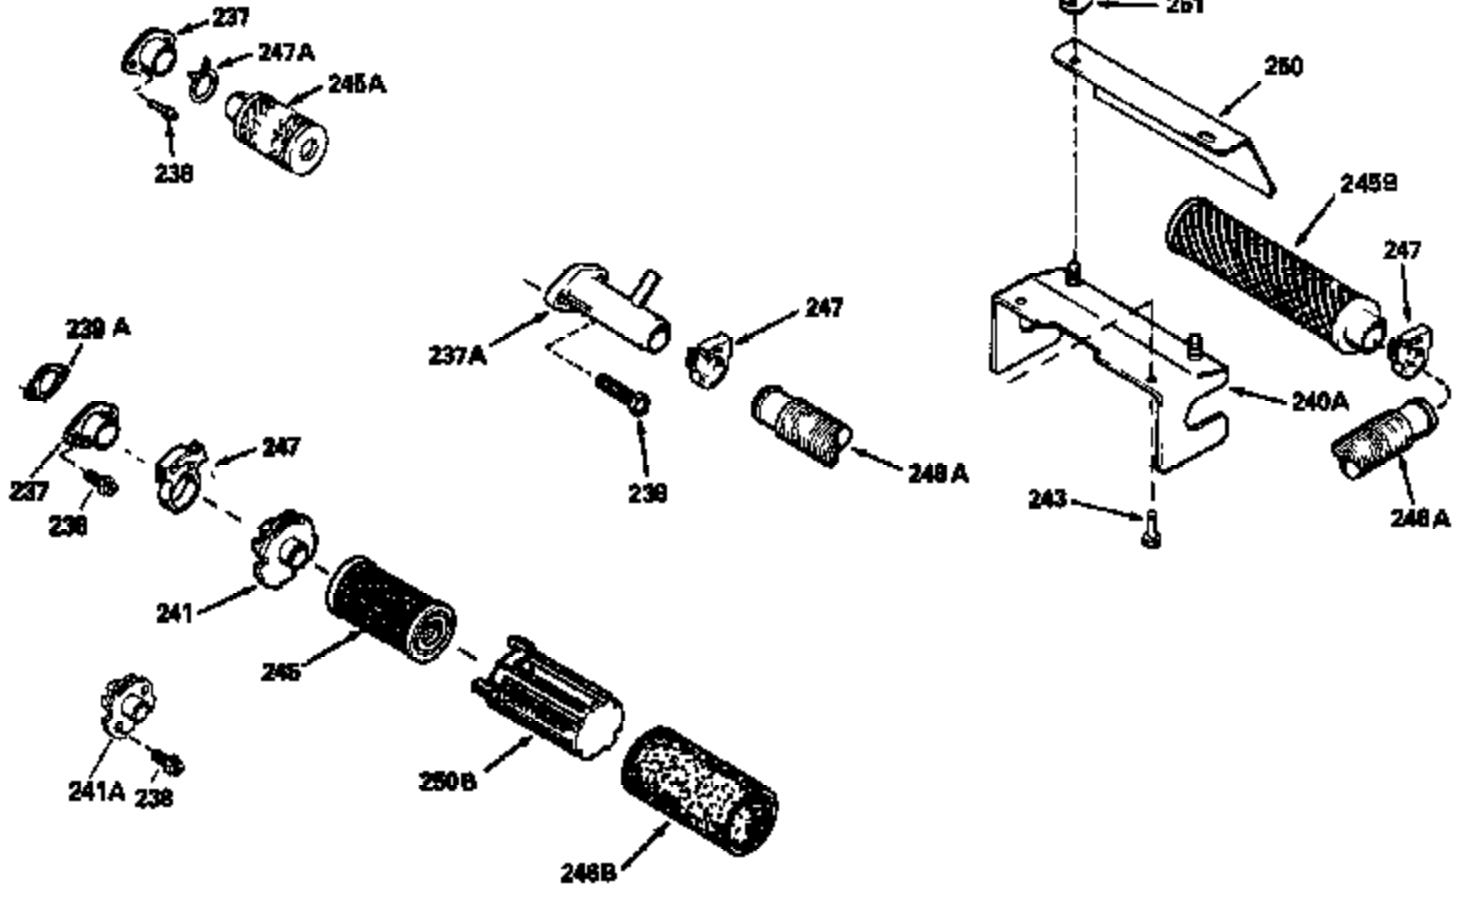

Ref #	Part Number	Qty	Description
19	31361		Spring, Extension
69	35261		* Gasket, Mounting flange
182	6201		Screw, 1/4-28 x 7/8"
185	31384A		Pipe, Intake (Incl. 224)
186	34337		Link, Governor spring
209	30200		Screw, 10-24 x 9/16"
223	650451		Screw, 1/4-20 x 1"
238	650806		Screw, 10-32 x 5/8"
246B	35435		Filter, Pre-Air (Use as required)