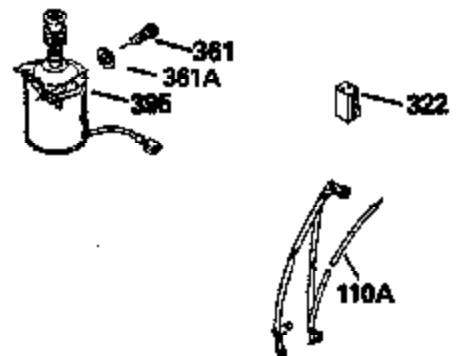

Ref #	Part Number	Qty	Description
110A	34963		Harness, Wire
190	35831		Lever, Brake
191	35015B		Bracket Assy., S.E. Brake (Incl. 195)
194	32309		Ring, Retaining
195	610973		Terminal Assy.
210	27793		Clip, Conduit
211	28942		Screw, 10-32 x 3/8"
274	26754A		* Gasket, Exhaust (Use as required)
277A	30063		Screw, 1/4-20 x 1/2" (Use as required)
277	650795		Screw, 1/4-20 x 2-1/4"
322	610885		Connector, Body
361	650831		Screw, 1/4-20 x 15/32"
370F	34387		Decal, Instruction (Optional)
395	34934		Electric Starter Motor (12 Volt) (Refer to Division 5, Section D, page 18 or Fiche 8, Grid G-11 for breakdown)
415	730162		Muffler Adap.Kit(Incl.274,277A)(Use as req.)
430	730574		Debris Screen Kit (Incl. 370F,431-433)(Opt.)
431	35596		Screen, Debris (Optional)
432	35597		Bracket, Debris screen (Optional)
433	650910		Screw, 8-32 x 1/4" (Optional)