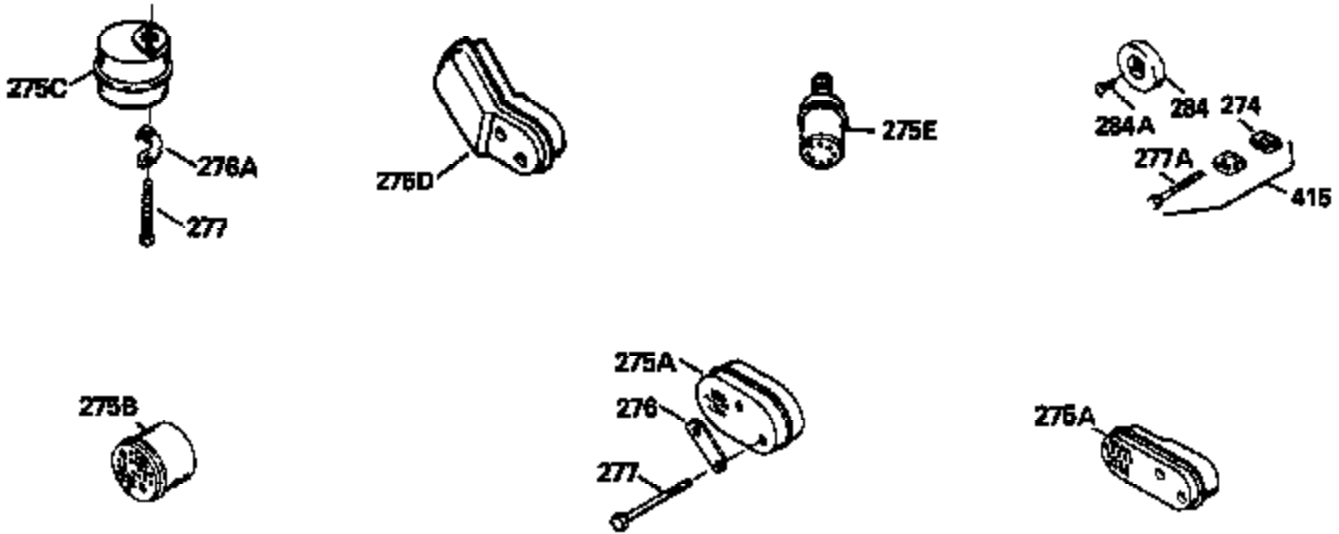

Ref #	Part Number	Qty	Description
110A	34963		Harness, Wire
190	35831		Lever, Brake
191	35015B		Bracket Assy., S.E. Brake (Incl. 195)
194	32309		Ring, Retaining
195	610973		Terminal Assy.
210	27793		Clip, Conduit
211	28942		Screw, 10-32 x 3/8"
274	26754A		* Gasket, Exhaust (Use as required)
277A	30063		Screw, 1/4-20 x 1/2" (Use as required)
277	650795		Screw, 1/4-20 x 2-1/4"
322	610885		Connector, Body
361	650831		Screw, 1/4-20 x 15/32"
370F	34387		Decal, Instruction (Optional)
395	34934		Electric Starter Motor (12 Volt) (Refer to Division 5, Section D, page 18 or Fiche 8, Grid G-11 for breakdown)
415	730162		Muffler Adap.Kit(Incl.274,277A)(Use as req.)
430	730574		Debris Screen Kit (Incl. 370F,431-433)(Opt.)
431	35596		Screen, Debris (Optional)
432	35597		Bracket, Debris screen (Optional)
433	650910		Screw, 8-32 x 1/4" (Optional)