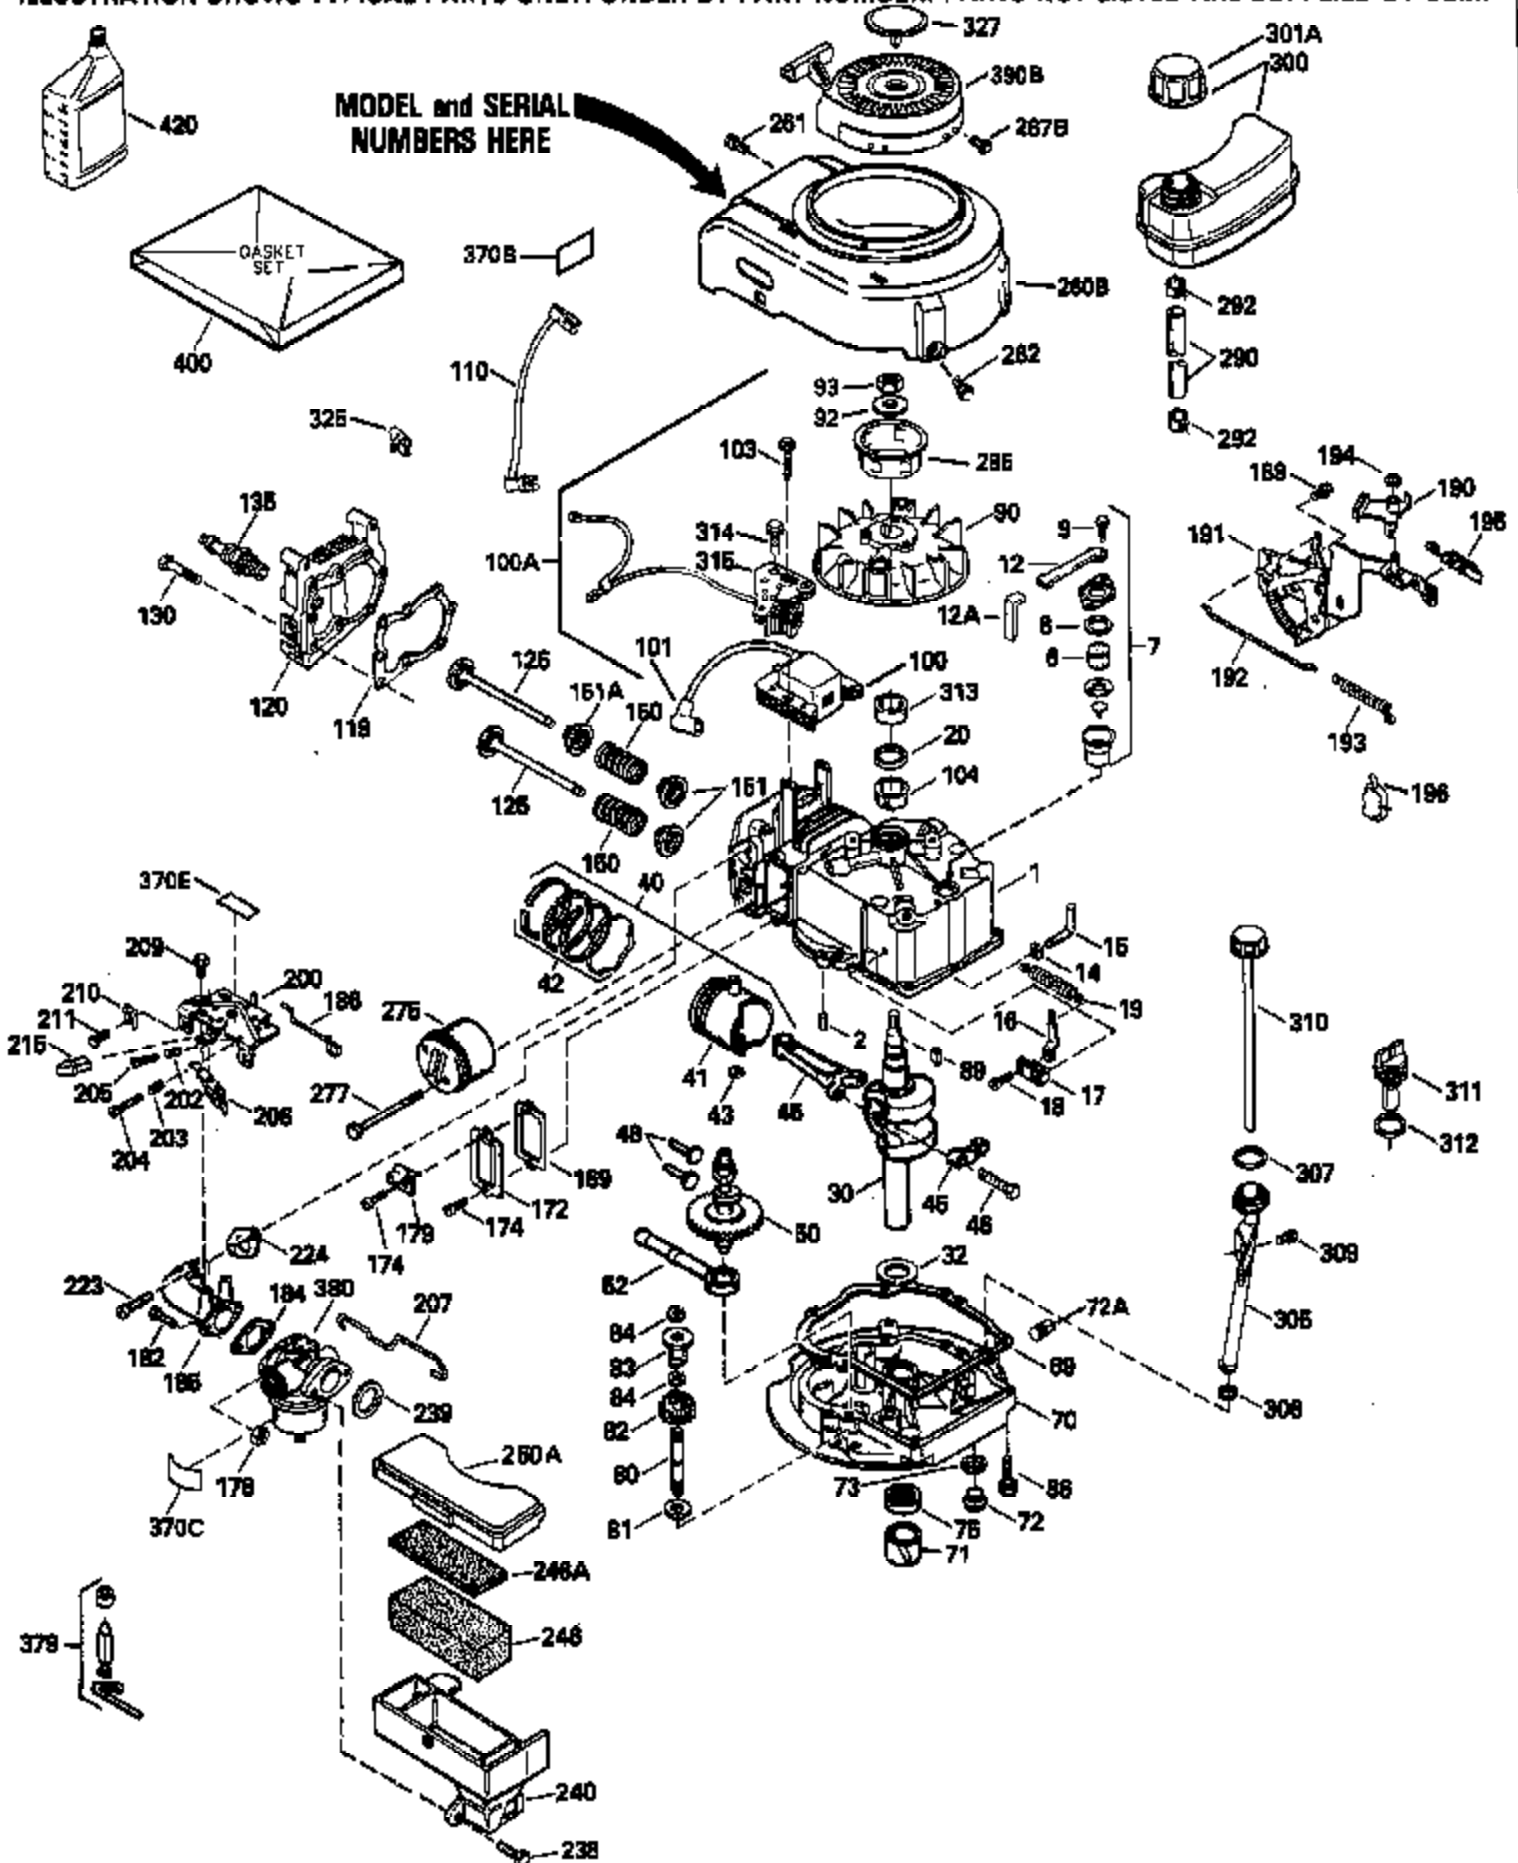

ILLUSTRATION SHOWS TYPICAL PARTS ONLY. ORDER BY PART NUMBER. PARTS NOT LISTED ARE SUPPLIED BY OEM.

Ref #	Part Number	Qty	Description
1	34975		Cylinder Ass'y. (Incl. 2, 8, 9 & 20) (2-1/2")
2	26727		Pin, Dowel
6	33734		Element, Breather
7	34214A		Breather Ass'y. (Incl. 6, 8, 9, 12 & 12A)
8	33735		* Gasket, Breather
9	30200		Screw, 10-24 x 9/16"
12	33886		Tube, Breather
14	28277		Washer
15	30589		Rod, Governor (Incl. 14)
16	31383A		Lever, Governor
17	31335		Clamp, Governor lever
18	650548		Screw, 8-32 x 5/16"
19	31361		Spring, Extension
20	32600		Seal, Oil
30	34463		Crankshaft Ass'y.
40	34514		Piston, Pin & Ring Set (Std.) (2-1/2" Bore)
40	34515		Piston, Pin & Ring Set (.010" OS)
40	34516		Piston, Pin & Ring Set (.020" OS)
41	32538B		Piston & Pin Ass'y. (Incl. 43)(Std.)(2-1/2")
41	32548B		Piston & Pin Ass'y. (Incl. 43) (.010" OS)
41	32549B		Piston & Pin Ass'y. (Incl. 43) (.020" OS)
42	28986		Ring Set (Std.) (2-1/2" Bore)
42	28987		Ring Set (.010" OS)
42	28988		Ring Set (.020" OS)
43	20381		Ring, Piston pin retaining
45	30963B		Rod Assy., Connecting (Incl. 46)
46	32610A		Bolt, Connecting rod
48	27241		Lifter, Valve
50	33148A		Camshaft
52	29914		Oil Pump Assy.
69	35261		* Gasket, Mounting flange
70	30571A		Flange Ass'y. (Incl. 72, 73, 75, 80 & 311)
72	30572		Plug, Oil drain (Incl. 73)
73	28833		* Drain Plug Gasket (Not req. W/plastic plug)
75	26208		Seal, Oil
80	30574		Shaft, Governor
81	30590A		Washer, Flat
82	30591		Gear Assy., Governor (Incl. 81)
83	30588A		Spool, Governor
84	29193		Ring, Retaining
86	650488		Screw, 1/4-20 x 1-1/4"
89	611004		Flywheel Key
90	611046A		Flywheel
92	650815		Washer, Belleville
93	650816		Nut, Flywheel
100	730207		Magneto-to-Solid State Conversion Kit (Includes solid state module, solid state flywheel key, and instructions.)(Use as required on external ignition engines only.)
100	34443A		Solid State Assy.
101	610118		Cover, Spark plug
103	650814		Screw, Torx T-15, 10-24 x 1"
110	34231		Ground Wire
119	29953C		* Gasket, Cylinder head
120	34335		Head, Cylinder
125	29313C		Exhaust Valve (Std.) (Incl. 151)
125	29315C		Exhaust Valve (1/32" OS) (Incl. 151)
126	29314B		Intake Valve (Std.) (Incl. 151)