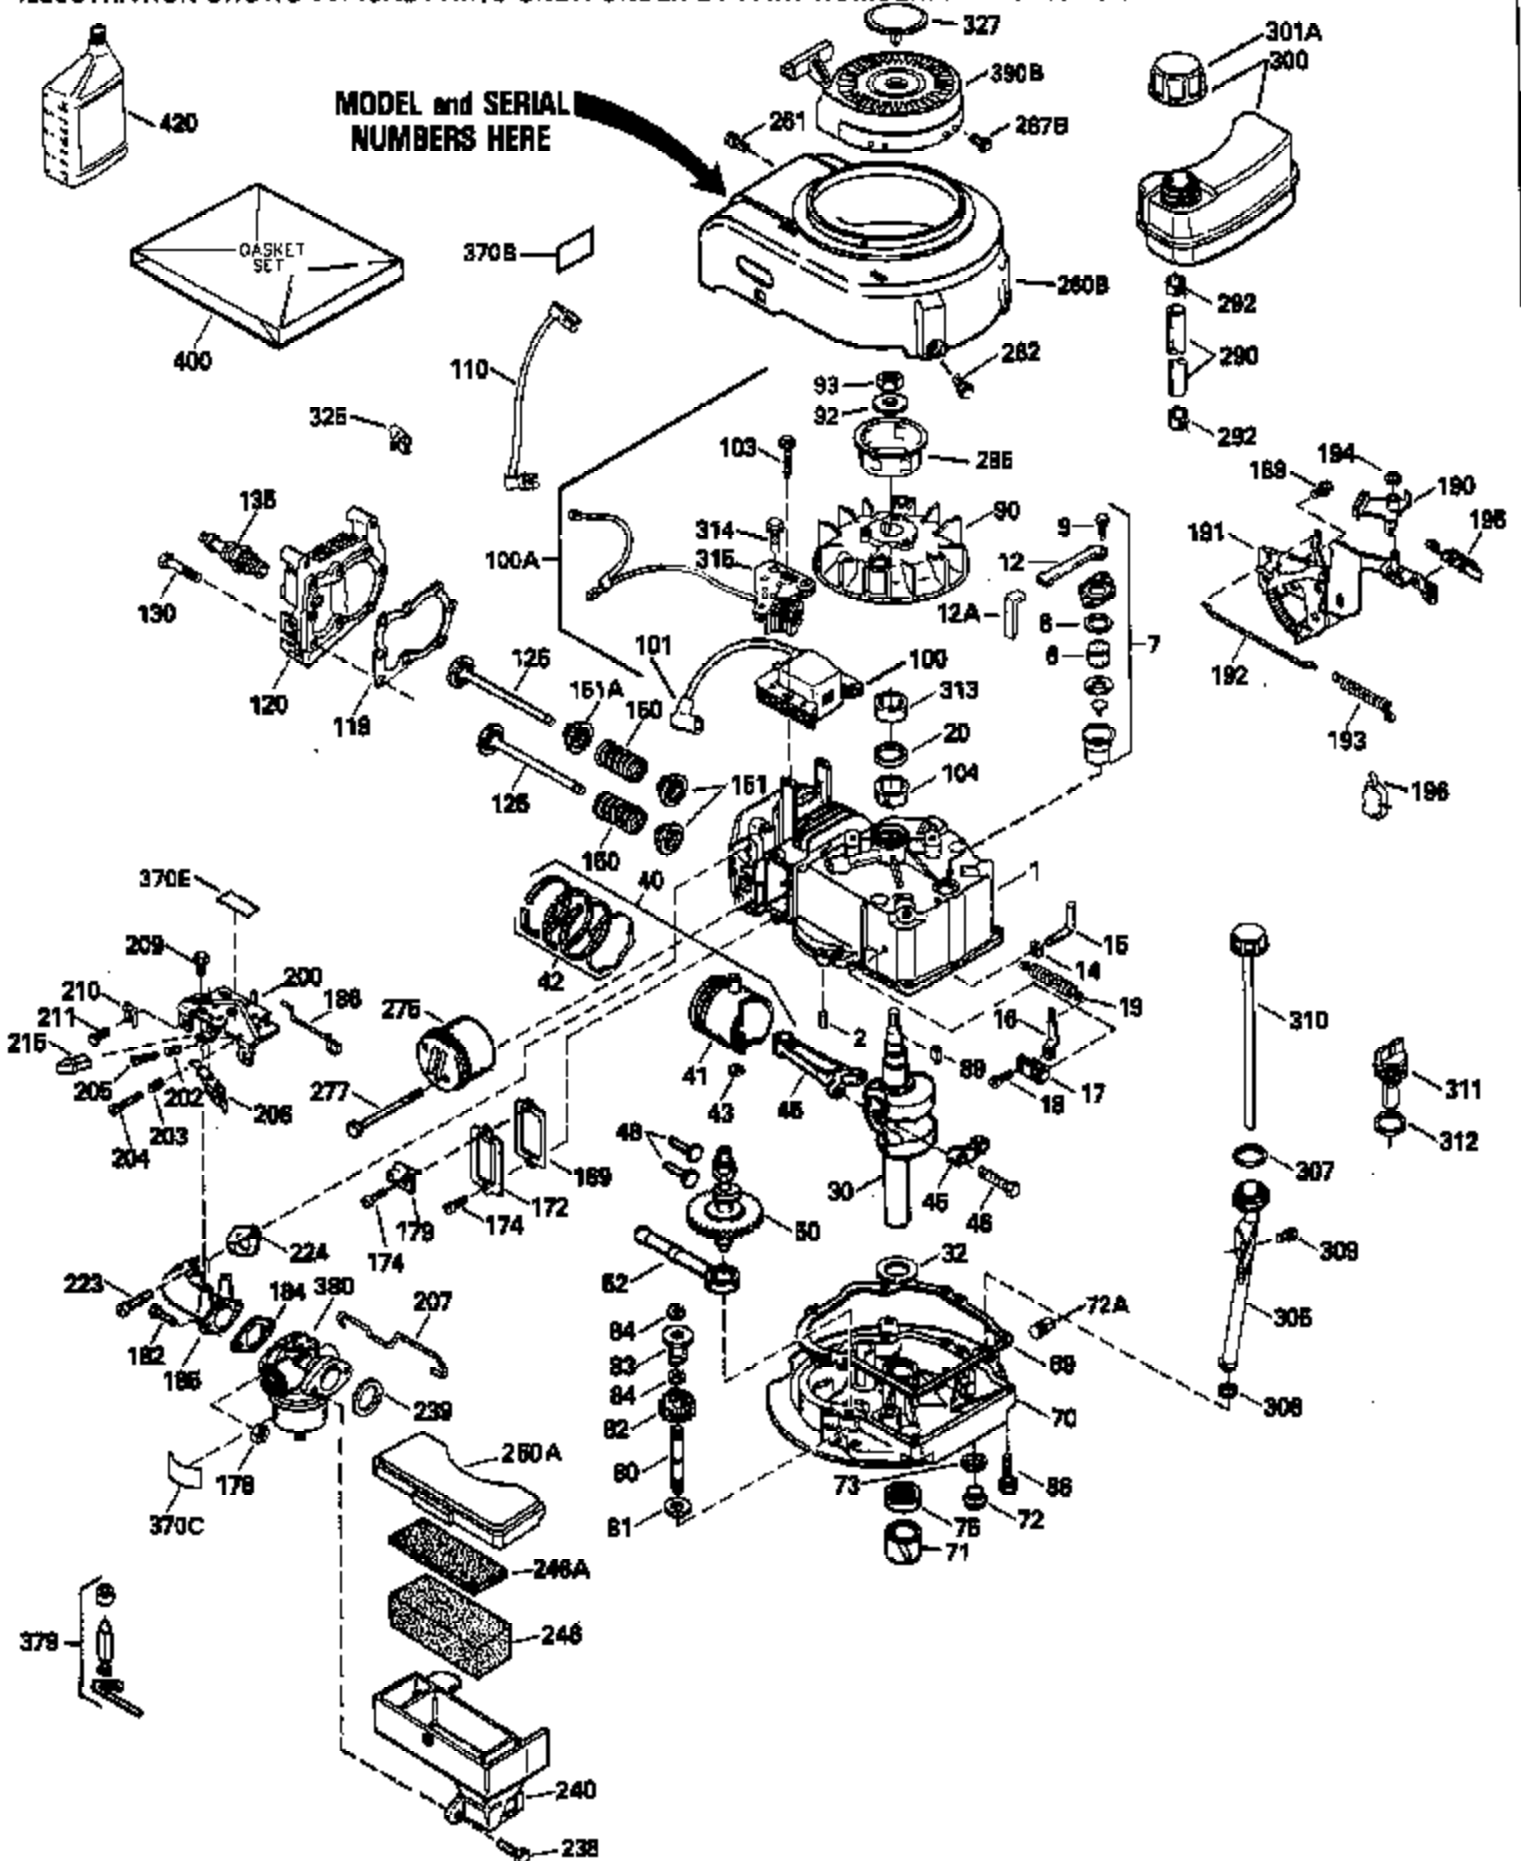

ILLUSTRATION SHOWS TYPICAL PARTS ONLY. ORDER BY PART NUMBER. PARTS NOT LISTED ARE SUPPLIED BY OEM.

Ref #	Part Number	Qty	Description
1	34975		Cylinder Ass'y. (Incl. 2, 8, 9 & 20) (2-1/2")
2	26727		Pin, Dowel
6	33734		Element, Breather
7	34214A		Breather Ass'y. (Incl. 6, 8, 9, 12 & 12A)
8	33735		* Gasket, Breather
9	30200		Screw, 10-24 x 9/16"
12	33886		Tube, Breather
14	28277		Washer
15	30589		Rod, Governor (Incl. 14)
16	31383A		Lever, Governor
17	31335		Clamp, Governor lever
18	650548		Screw, 8-32 x 5/16"
19	31361		Spring, Extension
20	32600		Seal, Oil
30	34463		Crankshaft Ass'y.
40	34514		Piston, Pin & Ring Set (Std.) (2-1/2" Bore)
40	34515		Piston, Pin & Ring Set (.010" OS)
40	34516		Piston, Pin & Ring Set (.020" OS)
41	32538B		Piston & Pin Ass'y. (Incl. 43)(Std.)(2-1/2")
41	32548B		Piston & Pin Ass'y. (Incl. 43) (.010" OS)
41	32549B		Piston & Pin Ass'y. (Incl. 43) (.020" OS)
42	28986		Ring Set (Std.) (2-1/2" Bore)
42	28987		Ring Set (.010" OS)
42	28988		Ring Set (.020" OS)
43	20381		Ring, Piston pin retaining
45	30963B		Rod Assy., Connecting (Incl. 46)
46	32610A		Bolt, Connecting rod
48	27241		Lifter, Valve
50	33148A		Camshaft
52	29914		Oil Pump Assy.
69	35261		* Gasket, Mounting flange
70	35651B		Mounting Flange (Incl. 72, 72A, 73, 7 5 & 80)
72	30572		Plug, Oil drain (Incl. 73)
73	28833		* Drain Plug Gasket (Not req. W/plastic plug)
75	26208		Seal, Oil
80	30574		Shaft, Governor
81	30590A		Washer, Flat
82	30591		Gear Assy., Governor (Incl. 81)
83	30588A		Spool, Governor
84	29193		Ring, Retaining
86	650488		Screw, 1/4-20 x 1-1/4"
89	611004		Flywheel Key
90	611044		Flywheel
92	650815		Washer, Belleville
93	650816		Nut, Flywheel
100	730207		Magneto-to-Solid State Conversion Kit (Includes solid state module, solid state flywheel key, and instructions.)(Use as required on external ignition engines only.)
100	34443A		Solid State Assy.
101	610118		Cover, Spark plug
103	650814		Screw, Torx T-15, 10-24 x 1"
110	34970		Ground Wire
119	29953C		* Gasket, Cylinder head
120	34335		Head, Cylinder
125	29313C		Exhaust Valve (Std.) (Incl. 151)
125	29315C		Exhaust Valve (1/32" OS) (Incl. 151)
126	29314B		Intake Valve (Std.) (Incl. 151)