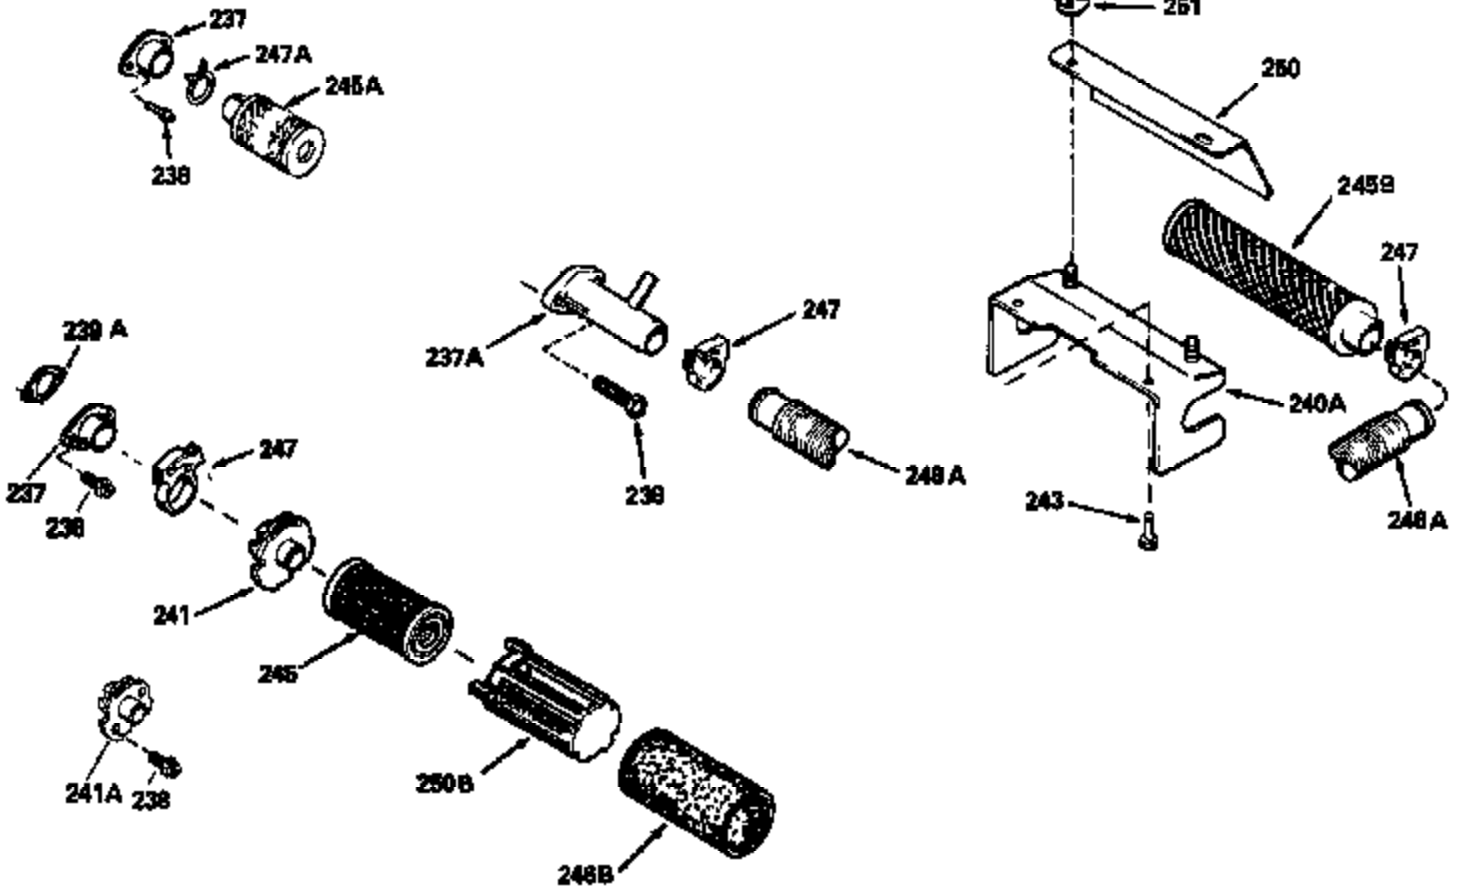

Ref #	Part Number	Qty	Description
19	31361		Spring, Extension
69	35261		* Gasket, Mounting flange
182	6201		Screw, 1/4-28 x 7/8"
185	31384A		Pipe, Intake (Incl. 224)
186	34337		Link, Governor spring
209	30200		Screw, 10-24 x 9/16"
223	650451		Screw, 1/4-20 x 1"
238	650806		Screw, 10-32 x 5/8"
246B	35435		Filter, Pre-Air (Use as required)