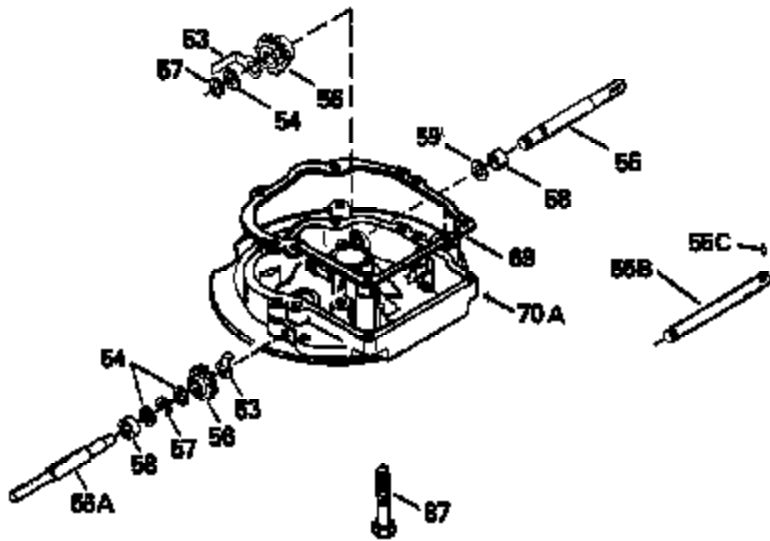

Ref #	Part Number	Qty	Description
19	31361		Spring, Extension
69	35261		* Gasket, Mounting flange
182	6201		Screw, 1/4-28 x 7/8"
185	31384A		Pipe, Intake (Incl. 224)
186	34337		Link, Governor spring
209	30200		Screw, 10-24 x 9/16"
223	650451		Screw, 1/4-20 x 1"
238	650806		Screw, 10-32 x 5/8"
246B	35435		Filter, Pre-Air (Use as required)