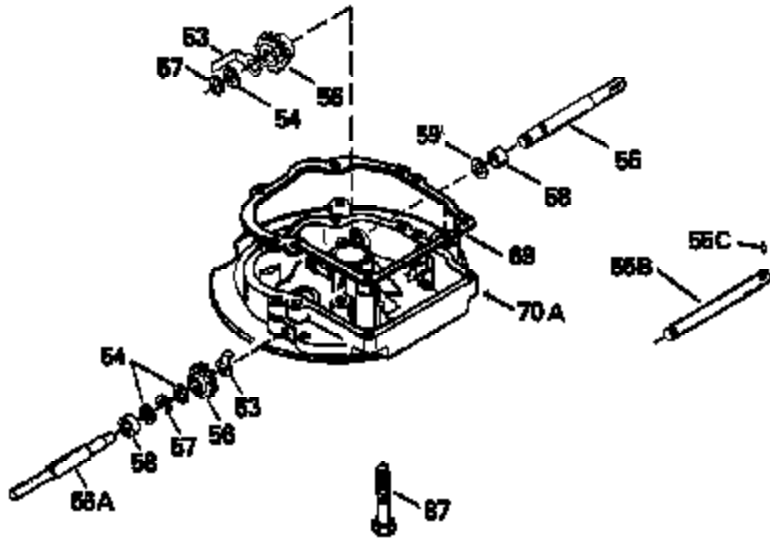

Ref #	Part Number	Qty	Description
310	34267		Dipstick (Incl. 307)
313	33876		Gasket, Stator
314	650767		Screw, 8-36 x 5/8"
315	34990		Coil Assy., Alternator
325	29443		Clip, Fuel line
379	631021		Inlet Needle, Seat & Clip Assy.
380	632046A		Carburetor (Incl. 184) (Refer to Division 5, Section A, page A2-10 or Fiche 8, Grid F-3for breakdown)
400	33238C		* Gasket Set (Incl. items marked *)
420	730225		SAE 30, 4-Cycle Engine Oil (Quart)

ILLUSTRATION SHOWS TYPICAL PARTS ONLY. ORDER BY PART NUMBER. PARTS NOT LISTED ARE SUPPLIED BY OEM.

Ref #	Part Number	Qty	Description
118	730194		Rope Guide Kit (Use as required with 34476 fuel tank)
238	650806		Screw, 10-32 x 5/8"
246C	35705		Filter, Pre-Air (Optional)
260A	35014		Housing, Blower
262	650831		Screw, 1/4-20 x 15/32"
286	35009		Screen, Starter cup
287A	650735		Screw, 10-24 x 3/8" (Use as required)
287A			Pop Rivet, (3/16" Dia.)(Purchase locally)
298	28763		Screw, 10-32 x 35/64"
300B	34114D		Fuel Tank (Incl. 292 & 301)
301	33032		Fuel Cap
370A	34346		Decal, Instruction
370	34304		Decal, "Cubic Inch"
390A	590557		Rewind Starter (Refer to Division 5, Section C, Page 25 or Fiche 8, Grid G-7 for breakdown)

Ref #	Part Number	Qty	Description
19	31361		Spring, Extension
69	35261		* Gasket, Mounting flange
182	6201		Screw, 1/4-28 x 7/8"
185	31384A		Pipe, Intake (Incl. 224)
186	34337		Link, Governor spring
209	30200		Screw, 10-24 x 9/16"
223	650451		Screw, 1/4-20 x 1"
238	650806		Screw, 10-32 x 5/8"
246B	35435		Filter, Pre-Air (Use as required)