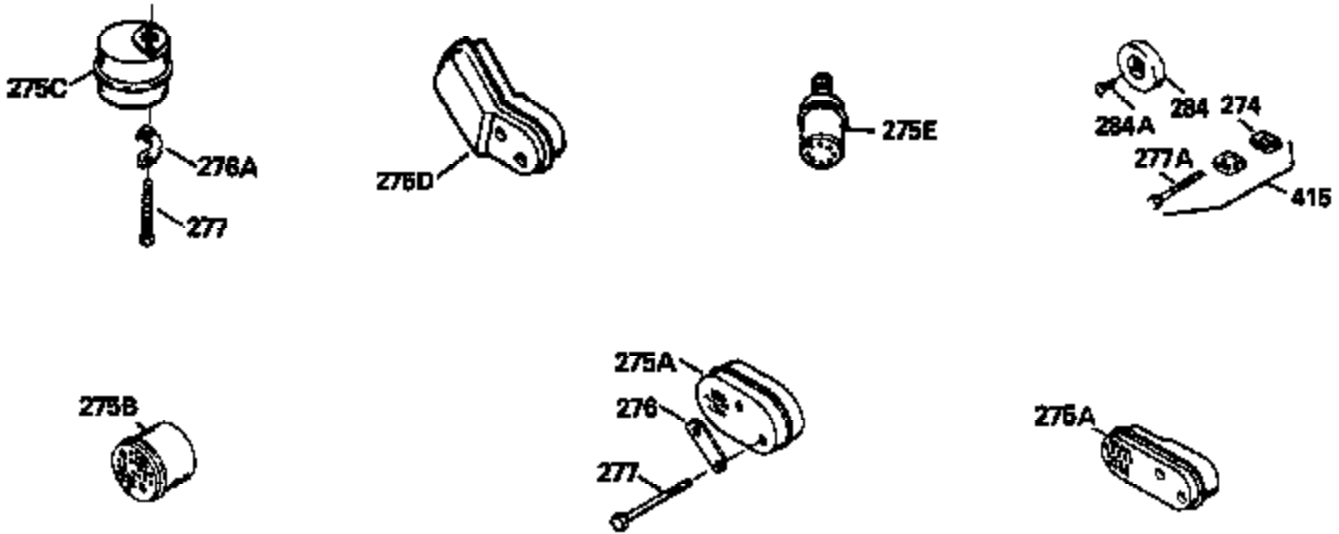

Ref #	Part Number	Qty	Description
110A	35012		Wire Harness Ass'y.
190	35831		Lever, Brake
191	35015B		Bracket Assy., S.E. Brake (Incl. 195)
194	32309		Ring, Retaining
195	610973		Terminal Assy.
210	27793		Clip, Conduit
211	28942		Screw, 10-32 x 3/8"
274	26754A		* Gasket, Exhaust (Use as required)
275A	391019		Muffler
277	650795		Screw, 1/4-20 x 2-1/4"
277A	30063		Screw, 1/4-20 x 1/2" (Use as required)
322	35013		Connector, Body
361	650831		Screw, 1/4-20 x 15/32"
370F	34387		Decal, Instruction (Optional)
395	34934		Electric Starter Motor (12 Volt) (Refer to Division 5, Section D, page 18 or Fiche 8, Grid G-11 for breakdown)
415	730162		Muffler Adap.Kit(Incl.274,277A)(Use a s req.)
430	730574		Debris Screen Kit (Incl. 370F,431-433)(Opt.)
431	35596		Screen, Debris (Optional)
432	35597		Bracket, Debris screen (Optional)
433	650910		Screw, 8-32 x 1/4" (Optional)