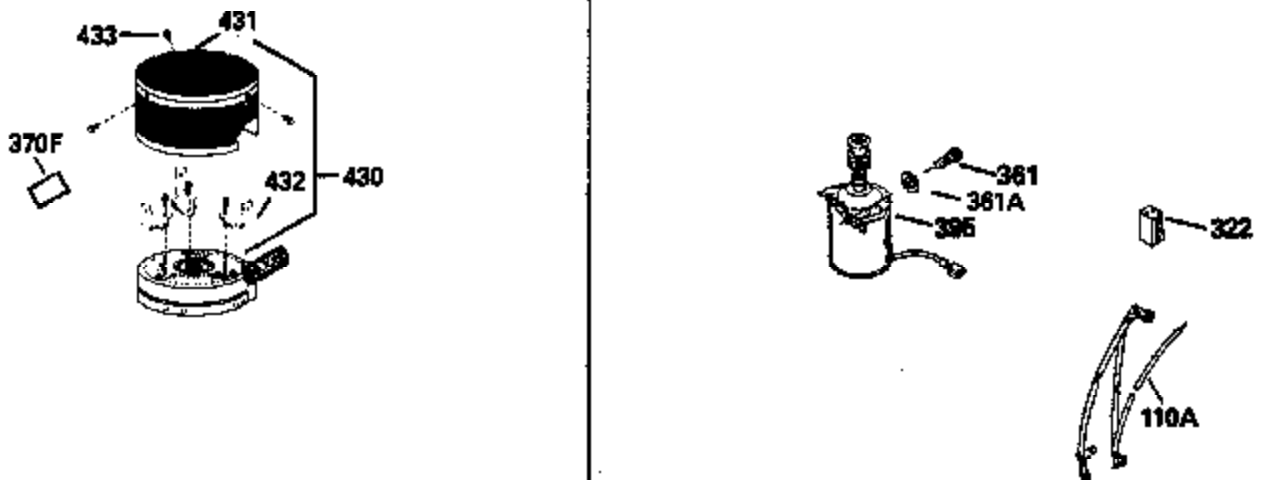

Ref #	Part Number	Qty	Description
110A	35012		Wire Harness Ass'y.
190	35831		Lever, Brake
191	35015B		Bracket Assy., S.E. Brake (Incl. 195)
194	32309		Ring, Retaining
195	610973		Terminal Assy.
210	27793		Clip, Conduit
211	28942		Screw, 10-32 x 3/8"
274	26754A		* Gasket, Exhaust (Use as required)
275A	391019		Muffler
277	650795		Screw, 1/4-20 x 2-1/4"
277A	30063		Screw, 1/4-20 x 1/2" (Use as required)
322	35013		Connector, Body
361	650831		Screw, 1/4-20 x 15/32"
370F	34387		Decal, Instruction (Optional)
395	34934		Electric Starter Motor (12 Volt) (Refer to Division 5, Section D, page 18 or Fiche 8, Grid G-11 for breakdown)
415	730162		Muffler Adap.Kit(Incl.274,277A)(Use a s req.)
430	730574		Debris Screen Kit (Incl. 370F,431-433)(Opt.)
431	35596		Screen, Debris (Optional)
432	35597		Bracket, Debris screen (Optional)
433	650910		Screw, 8-32 x 1/4" (Optional)