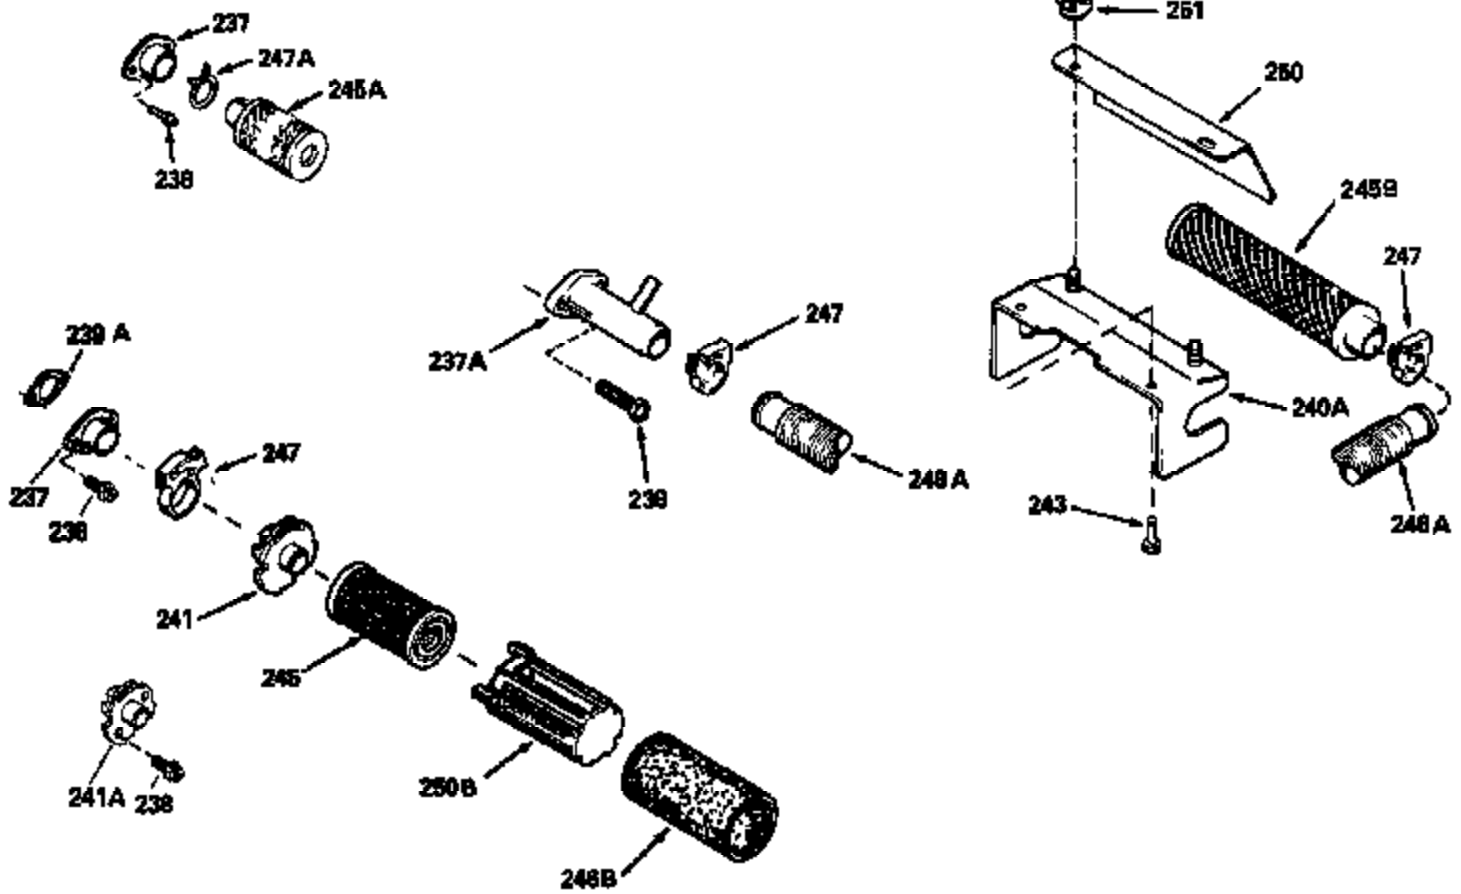

Ref #	Part Number	Qty	Description
19	31361		Spring, Extension
53	31745		Tang, Washer
54	31747		Washer, Flat
55	33774		Shaft, P.T.O.
56	33401		Right Hand Worm Gear
57	31749		Ring, Retaining
58	31744		Seal, Oil
59	31787		Washer, Flat
69	35261		* Gasket, Mounting flange
70A	33521C		Flange Ass'y. (Incl.58, 72, 72A, 73, 75 & 80)
87	650492		Screw, 1/4-20 x 2-1/4"
182	6201		Screw, 1/4-28 x 7/8"
185	31384A		Pipe, Intake (Incl. 224)
186	32653		Link, Governor spring
216	33086		Lever, Speed adjusting
223	650451		Screw, 1/4-20 x 1"
245A	32972		Filter, Air cleaner
246B	35435		Filter, Pre-Air (Use as required)
247	33168		Clamp, Corbin