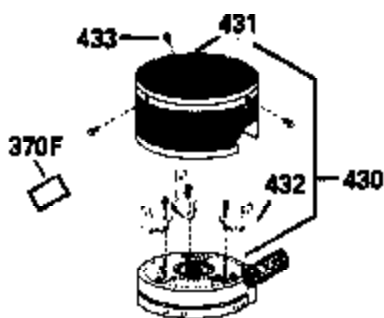

Ref #	Part Number	Qty	Description
189	650839		Screw, 1/4-20 x 3/8"
190	35831		Lever, Brake
191	35015B		Bracket Assy., S.E. Brake (Incl. 195)
194	32309		Ring, Retaining
195	610973		Terminal Assy.
274	26754A		* Gasket, Exhaust (Use as required)
277	650795		Screw, 1/4-20 x 2-1/4"
277A	30063		Screw, 1/4-20 x 1/2" (Use as required)
370F	34387		Decal, Instruction (Optional)
415	730162		Muffler Adap.Kit(Incl.274,277A)(Use a s req.)
430	730574		Debris Screen Kit (Incl. 370F,431-433)(Opt.)
431	35596		Screen, Debris (Optional)
432	35597		Bracket, Debris screen (Optional)
433	650910		Screw, 8-32 x 1/4" (Optional)