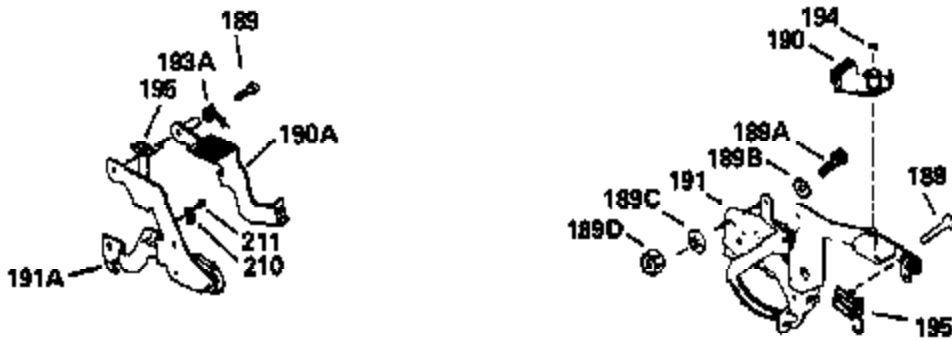

Ref #	Part Number	Qty	Description
189	650839		Screw, 1/4-20 x 3/8"
190	35831		Lever, Brake
191	35015B		Bracket Assy., S.E. Brake (Incl. 195)
194	32309		Ring, Retaining
195	610973		Terminal Assy.
274	26754A		* Gasket, Exhaust (Use as required)
277	650795		Screw, 1/4-20 x 2-1/4"
277A	30063		Screw, 1/4-20 x 1/2" (Use as required)
370F	34387		Decal, Instruction (Optional)
415	730162		Muffler Adap.Kit(Incl.274,277A)(Use a s req.)
430	730574		Debris Screen Kit (Incl. 370F,431-433)(Opt.)
431	35596		Screen, Debris (Optional)
432	35597		Bracket, Debris screen (Optional)
433	650910		Screw, 8-32 x 1/4" (Optional)