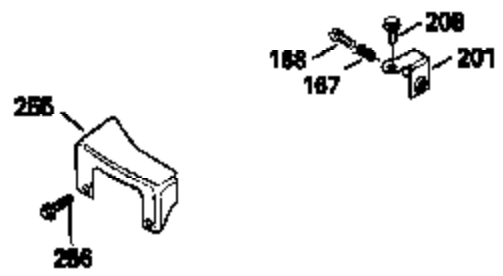

Ref #	Part Number	Qty	Description
19	31361		Spring, Extension
53	31745		Tang, Washer
54	31747		Washer, Flat
55	33774		Shaft, P.T.O.
56	33401		Right Hand Worm Gear
57	31749		Ring, Retaining
58	31744		Seal, Oil
59	31787		Washer, Flat
69	35261		* Gasket, Mounting flange
70A	33521C		Flange Ass'y. (Incl.58, 72, 72A, 73, 75 & 80)
87	650492		Screw, 1/4-20 x 2-1/4"
182	6201		Screw, 1/4-28 x 7/8"
185	31384A		Pipe, Intake (Incl. 224)
186	32653		Link, Governor spring
216	33086		Lever, Speed adjusting
223	650451		Screw, 1/4-20 x 1"
245A	32972		Filter, Air cleaner
246B	35435		Filter, Pre-Air (Use as required)
247	33168		Clamp, Corbin