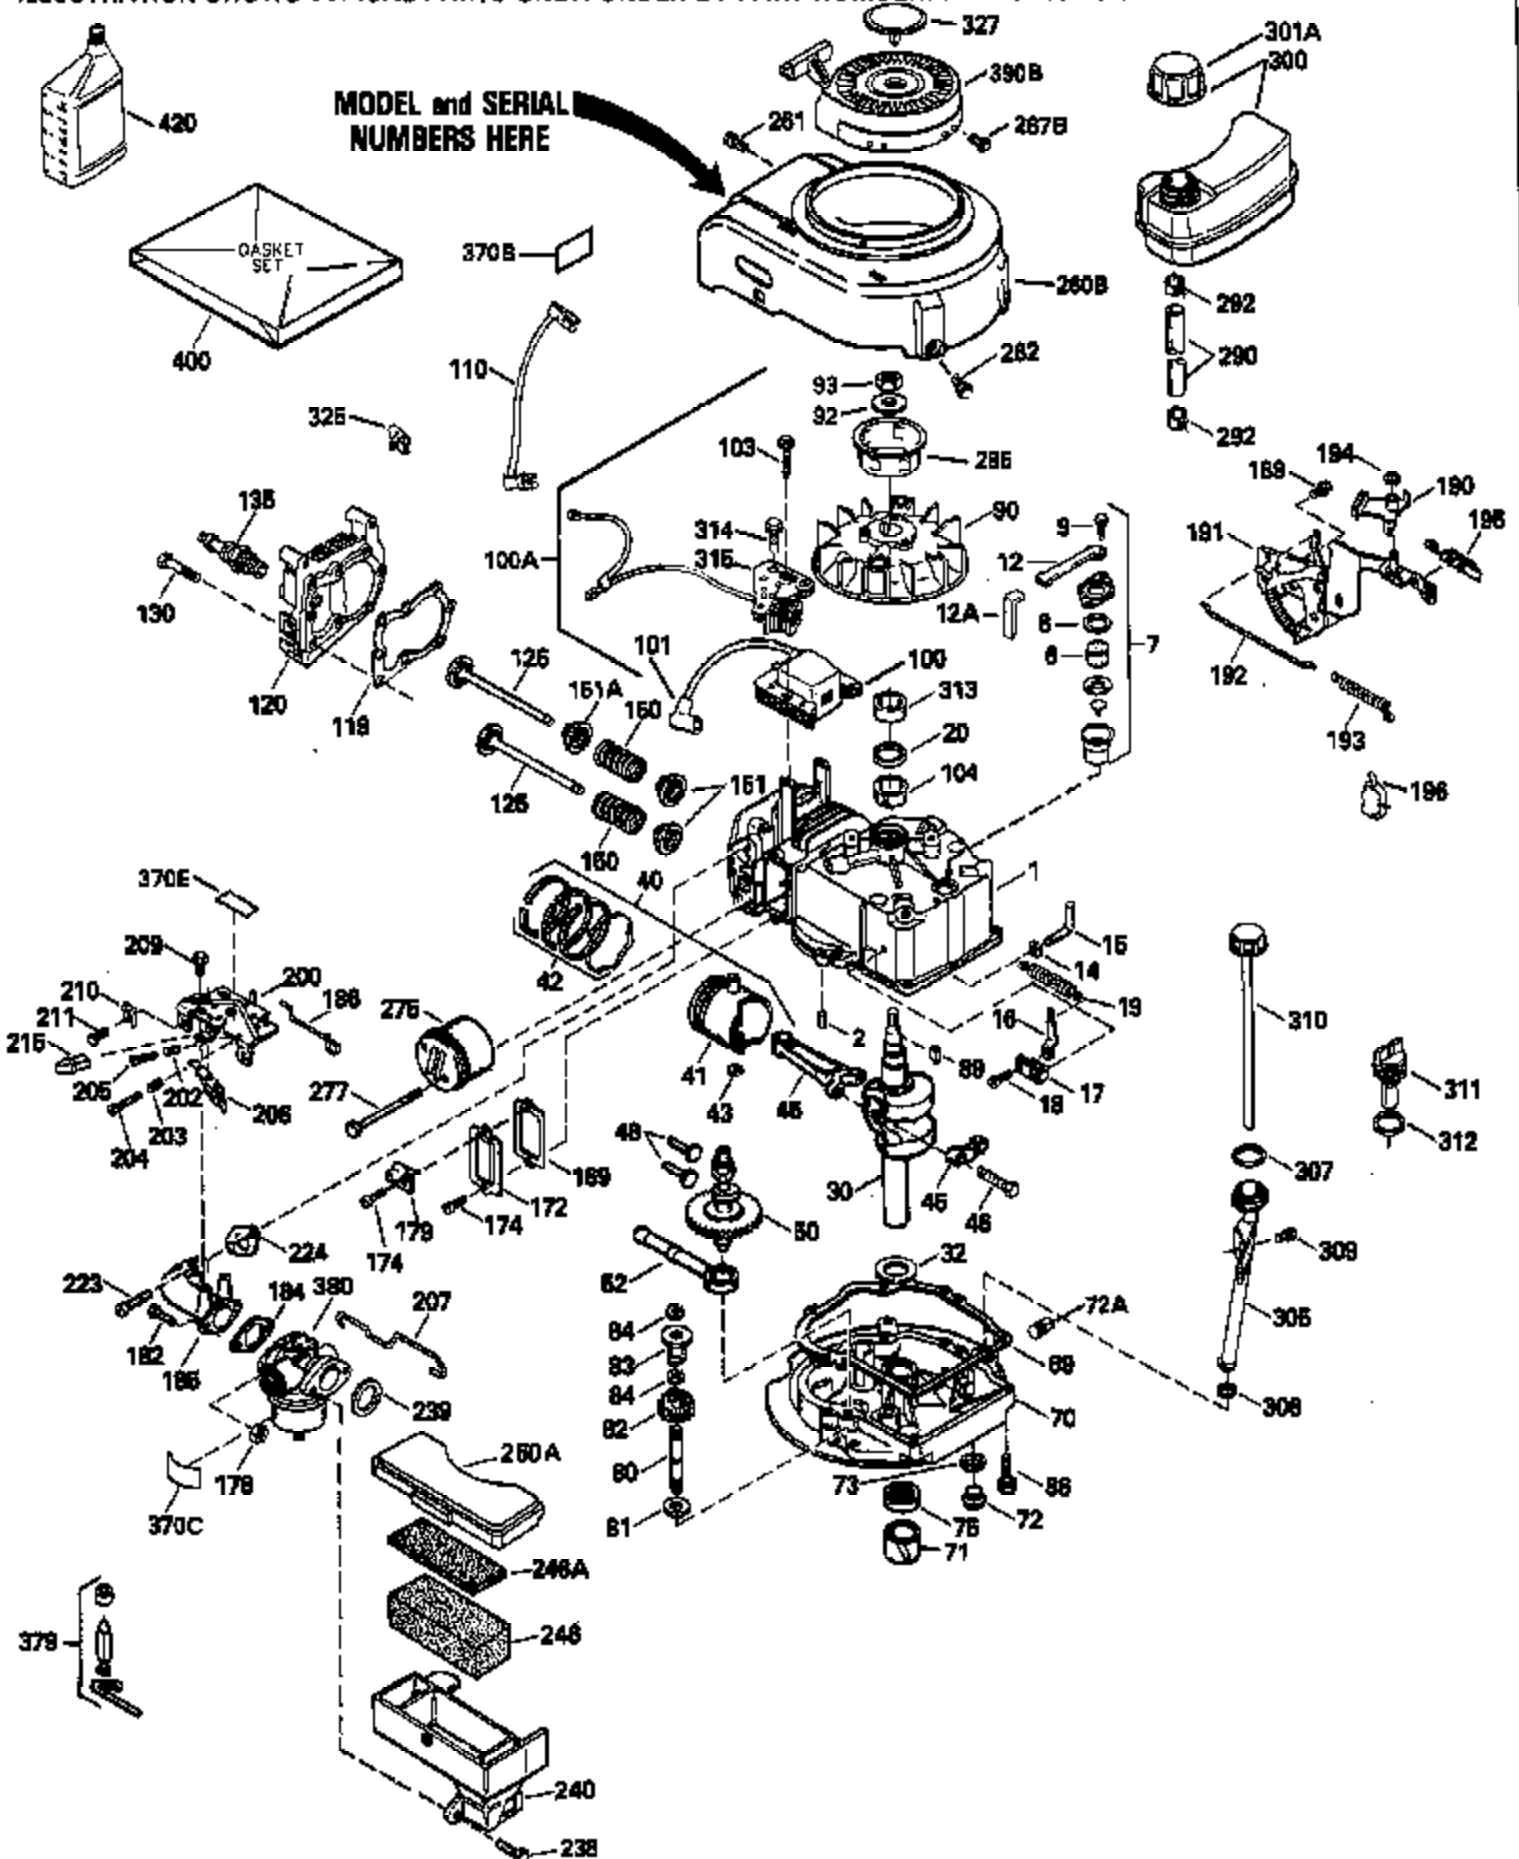

ILLUSTRATION SHOWS TYPICAL PARTS ONLY. ORDER BY PART NUMBER. PARTS NOT LISTED ARE SUPPLIED BY OEM.

Ref #	Part Number	Qty	Description
1	34975		Cylinder Ass'y. (Incl. 2, 8, 9 & 20) (2-1/2")
2	26727		Pin, Dowel
6	33734		Element, Breather
7	34214A		Breather Ass'y. (Incl. 6, 8, 9, 12 & 12A)
8	33735		* Gasket, Breather
9	30200		Screw, 10-24 x 9/16"
12	33886		Tube, Breather
12A	34695		Elbow, Breather tube
14	28277		Washer
15	31513		Rod, Governor
16	31383A		Lever, Governor
17	31335		Clamp, Governor lever
18	650548		Screw, 8-32 x 5/16"
19	31361		Spring, Extension
20	32600		Seal, Oil
30	34600		Crankshaft Ass'y.
40	34514		Piston, Pin & Ring Set (Std.) (2-1/2" Bore)
40	34515		Piston, Pin & Ring Set (.010" OS)
40	34516		Piston, Pin & Ring Set (.020" OS)
41	32538B		Piston & Pin Ass'y. (Incl. 43)(Std.)(2-1/2")
41	32548B		Piston & Pin Ass'y. (Incl. 43) (.010" OS)
41	32549B		Piston & Pin Ass'y. (Incl. 43) (.020" OS)
42	28986		Ring Set (Std.) (2-1/2" Bore)
42	28987		Ring Set (.010" OS)
42	28988		Ring Set (.020" OS)
43	20381		Ring, Piston pin retaining
45	30963B		Rod Assy., Connecting (Incl. 46)
46	32610A		Bolt, Connecting rod
48	27241		Lifter, Valve
50	33553		Camshaft (MCR)
52	29914		Oil Pump Assy.
69	35261		* Gasket, Mounting flange
72	30572		Plug, Oil drain (Incl. 73)
73	28833		* Drain Plug Gasket (Not req. W/plastic plug)
75	26208		Seal, Oil
80	30574		Shaft, Governor
81	30590A		Washer, Flat
82	30591		Gear Assy., Governor (Incl. 81)
83	30588A		Spool, Governor
84	29193		Ring, Retaining
86	650488		Screw, 1/4-20 x 1-1/4"
89	611004		Flywheel Key
90	611046A		Flywheel
92	650815		Washer, Belleville
93	650816		Nut, Flywheel
100	730207		Magneto-to-Solid State Conversion Kit (Includes solid state module, solid state flywheel key, and instructions.)(Use as required on external ignition engines only.)
100	34443A		Solid State Assy.
101	610118		Cover, Spark plug
103	650814		Screw, Torx T-15, 10-24 x 1"
110	34961		Ground Wire
119	29953C		* Gasket, Cylinder head
120	34335		Head, Cylinder
125	29313C		Exhaust Valve (Std.) (Incl. 151)
125	29315C		Exhaust Valve (1/32" OS) (Incl. 151)
126	29314B		Intake Valve (Std.) (Incl. 151)