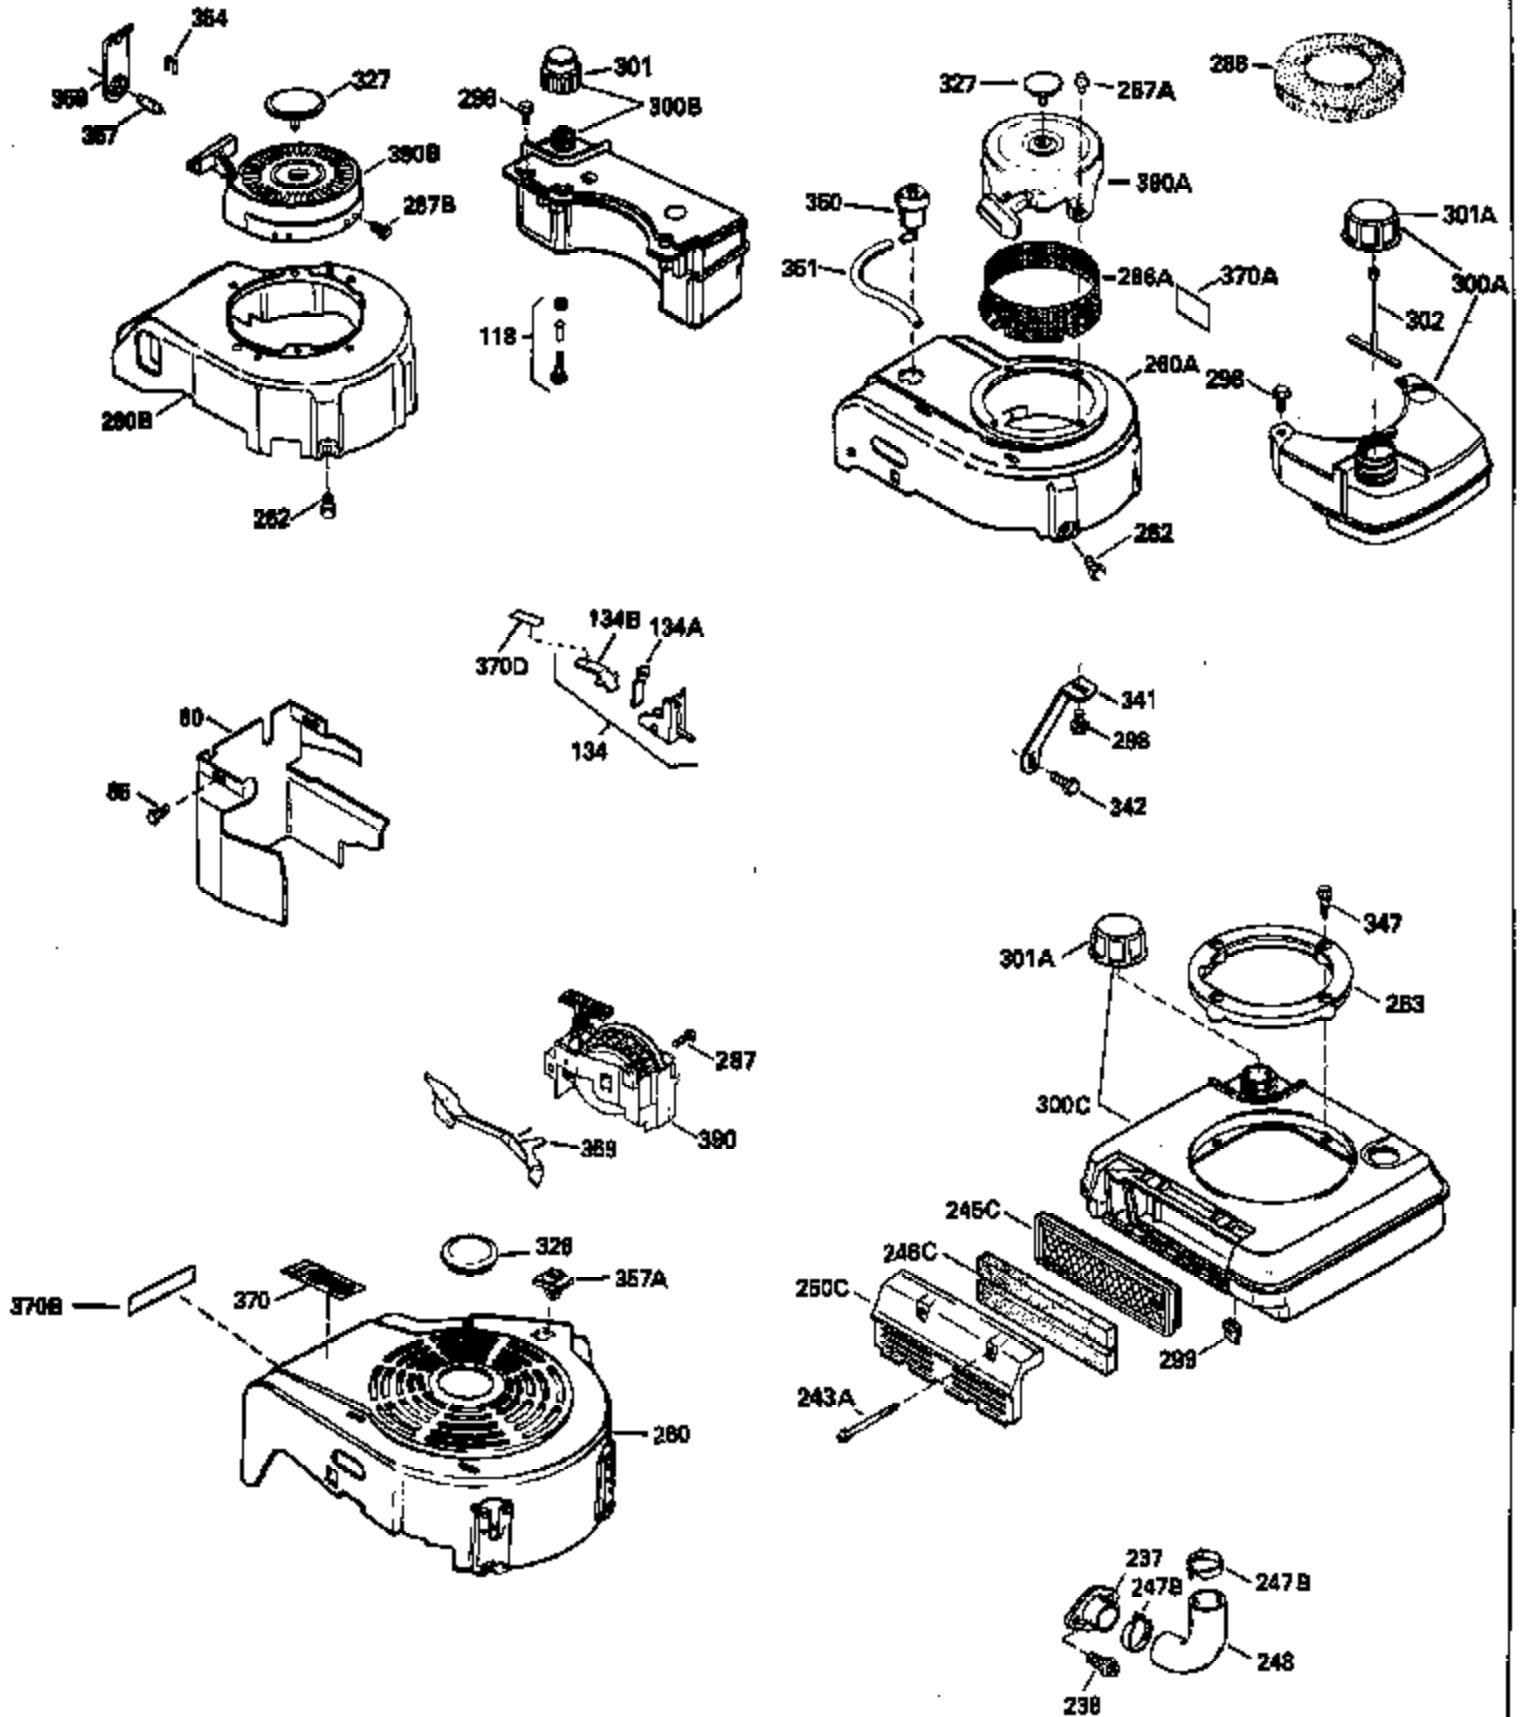

ILLUSTRATION SHOWS TYPICAL PARTS ONLY. ORDER BY PART NUMBER. PARTS NOT LISTED ARE SUPPLIED BY OEM.

Ref #	Part Number	Qty	Description
118	730194		Rope Guide Kit (Use as required with 34476 fuel tank)
246C	35705		Filter, Pre-Air (Optional)
260A	34994		Housing, Blower
262	650831		Screw, 1/4-20 x 15/32"
286	35009		Screen, Starter cup
287A	650735		Screw, 10-24 x 3/8" (Use as required)
287A			Pop Rivet, (3/16" Dia.)(Purchase locally)
301	33032		Fuel Cap
350	34353		Primer Assy.
351	32180C		Line, Fuel primer
354	35025		Staple (Not used on all models)
357	34985		Rope Stop & Staple Ass'y. (Incl. 354)
358	34372A		Bracket Assy., Rope guide
370	34993		Decal, Instruction
390A	590420A		Rewind Starter (Refer to Division 5, Section C, page 25 or Fiche 8, Grid G-7 for breakdown)