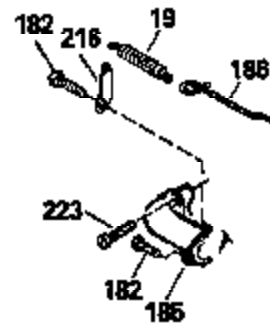

Ref #	Part Number	Qty	Description
19	31361		Spring, Extension
53	31745		Tang, Washer
54	31747		Washer, Flat
55	33774		Shaft, P.T.O.
56	33401		Right Hand Worm Gear
57	31749		Ring, Retaining
58	31744		Seal, Oil
59	31787		Washer, Flat
69	35261		* Gasket, Mounting flange
70A	33521C		Flange Ass'y. (Incl.58, 72, 72A, 73, 75 & 80)
87	650492		Screw, 1/4-20 x 2-1/4"
182	6201		Screw, 1/4-28 x 7/8"
185	31384A		Pipe, Intake (Incl. 224)
186	32653		Link, Governor spring
216	33086		Lever, Speed adjusting
223	650451		Screw, 1/4-20 x 1"
245A	32972		Filter, Air cleaner
246B	35435		Filter, Pre-Air (Use as required)
247	33168		Clamp, Corbin