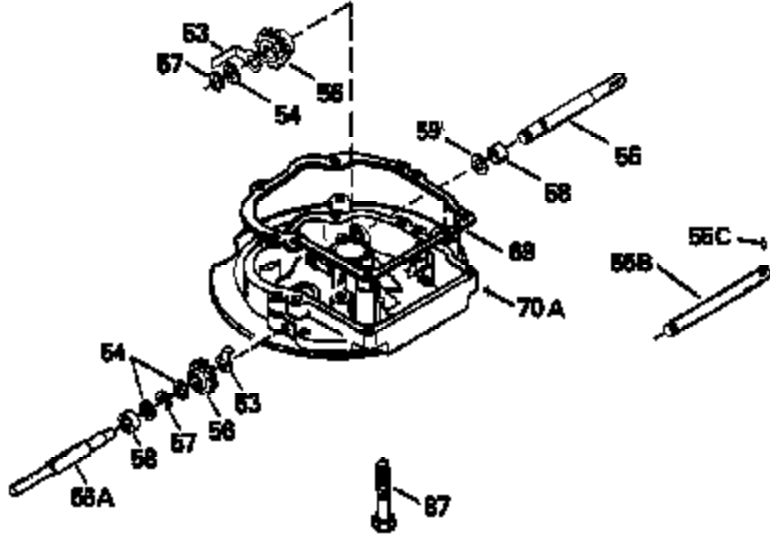

Ref #	Part Number	Qty	Description
19	31361		Spring, Extension
53	31745		Tang, Washer
54	31747		Washer, Flat
55	33774		Shaft, P.T.O.
56	33401		Right Hand Worm Gear
57	31749		Ring, Retaining
58	31744		Seal, Oil
59	31787		Washer, Flat
69	35261		* Gasket, Mounting flange
70A	35609		Flange Ass'y. (Incl.58, 72, 73, 75, 80 & 311)
87	650492		Screw, 1/4-20 x 2-1/4"
182	6201		Screw, 1/4-28 x 7/8"
185	31384A		Pipe, Intake (Incl. 224)
186	32653		Link, Governor spring
216	33086		Lever, Speed adjusting
223	650451		Screw, 1/4-20 x 1"
238	650806		Screw, 10-32 x 5/8"
246B	35435		Filter, Pre-Air (Use as required)