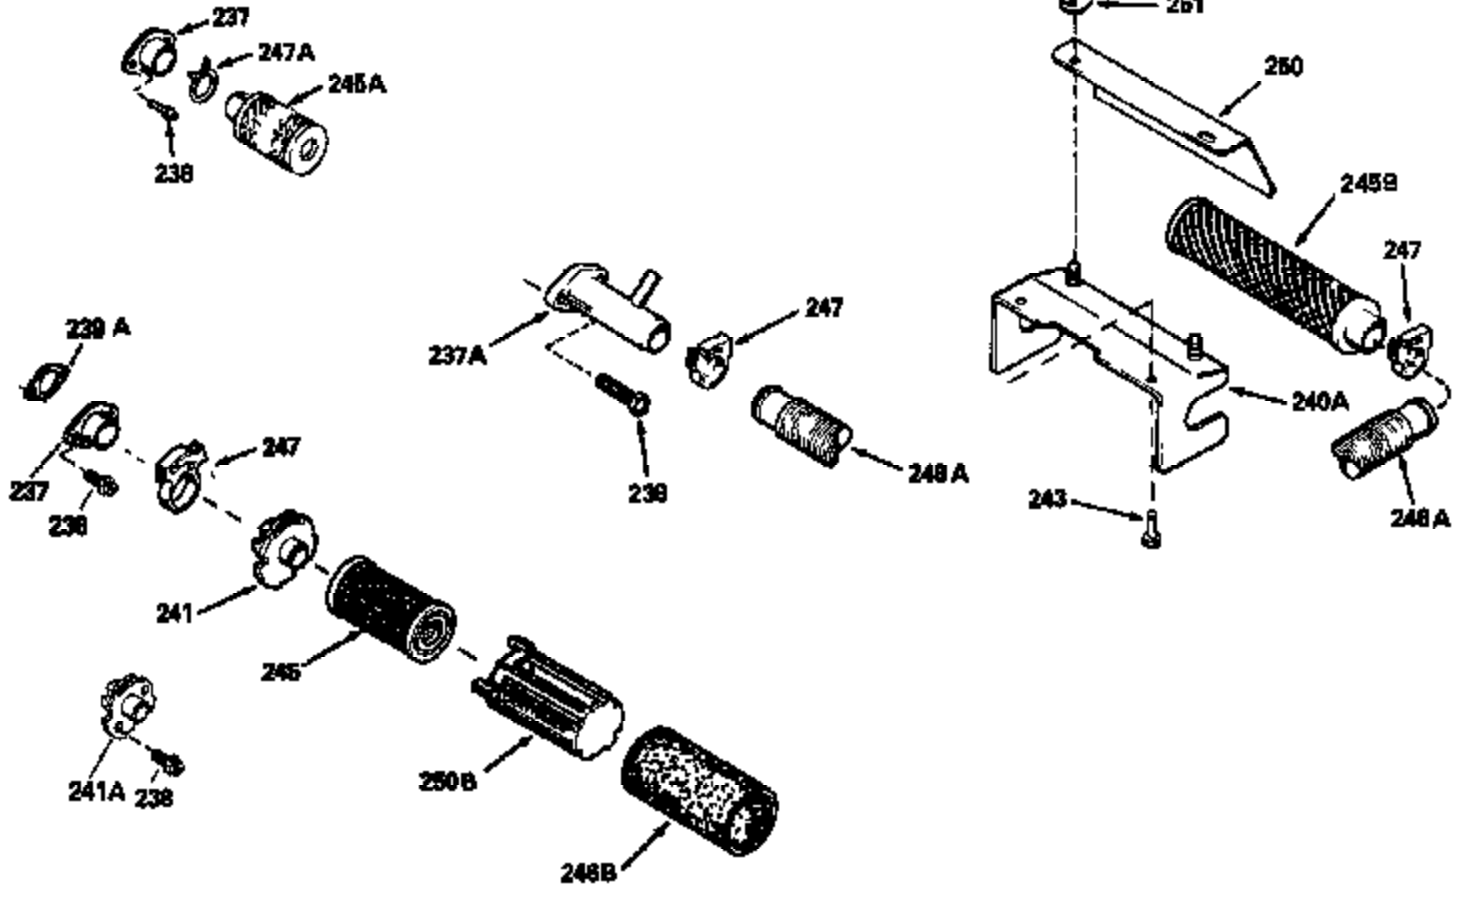

Ref #	Part Number	Qty	Description
19	31361		Spring, Extension
53	31745		Tang, Washer
54	31747		Washer, Flat
55	33774		Shaft, P.T.O.
56	33401		Right Hand Worm Gear
57	31749		Ring, Retaining
58	31744		Seal, Oil
59	31787		Washer, Flat
69	35261		* Gasket, Mounting flange
70A	35609		Flange Ass'y. (Incl.58, 72, 73, 75, 80 & 311)
87	650492		Screw, 1/4-20 x 2-1/4"
182	6201		Screw, 1/4-28 x 7/8"
185	31384A		Pipe, Intake (Incl. 224)
186	32653		Link, Governor spring
216	33086		Lever, Speed adjusting
223	650451		Screw, 1/4-20 x 1"
238	650806		Screw, 10-32 x 5/8"
246B	35435		Filter, Pre-Air (Use as required)