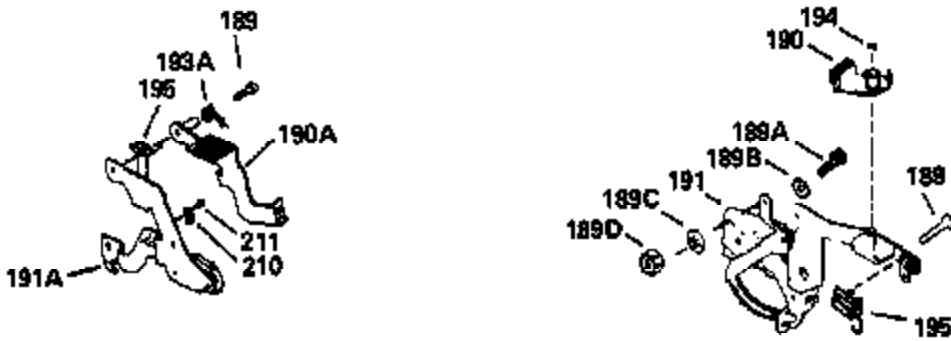

Ref #	Part Number	Qty	Description
189	650839		Screw, 1/4-20 x 3/8"
190	35831		Lever, Brake
191	35015B		Bracket Assy., S.E. Brake (Incl. 195)
194	32309		Ring, Retaining
195	610973		Terminal Assy.
274	26754A		* Gasket, Exhaust (Use as required)
277	650795		Screw, 1/4-20 x 2-1/4"
277A	30063		Screw, 1/4-20 x 1/2" (Use as required)
370F	34387		Decal, Instruction (Optional)
415	730162		Muffler Adap.Kit(Incl.274,277A)(Use a s req.)
430	730574		Debris Screen Kit (Incl. 370F,431-433)(Opt.)
431	35596		Screen, Debris (Optional)
432	35597		Bracket, Debris screen (Optional)
433	650910		Screw, 8-32 x 1/4" (Optional)