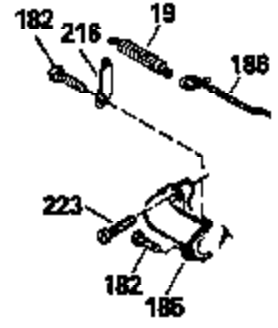

Ref #	Part Number	Qty	Description
19	31361		Spring, Extension
53	31745		Tang, Washer
54	31747		Washer, Flat
55	33774		Shaft, P.T.O.
56	33401		Right Hand Worm Gear
57	31749		Ring, Retaining
58	31744		Seal, Oil
59	31787		Washer, Flat
69	35261		* Gasket, Mounting flange
70A	35609		Flange Ass'y. (Incl.58, 72, 73, 75, 80 & 311)
87	650492		Screw, 1/4-20 x 2-1/4"
182	6201		Screw, 1/4-28 x 7/8"
185	31384A		Pipe, Intake (Incl. 224)
186	32653		Link, Governor spring
216	33086		Lever, Speed adjusting
223	650451		Screw, 1/4-20 x 1"
238	650806		Screw, 10-32 x 5/8"
246B	35435		Filter, Pre-Air (Use as required)