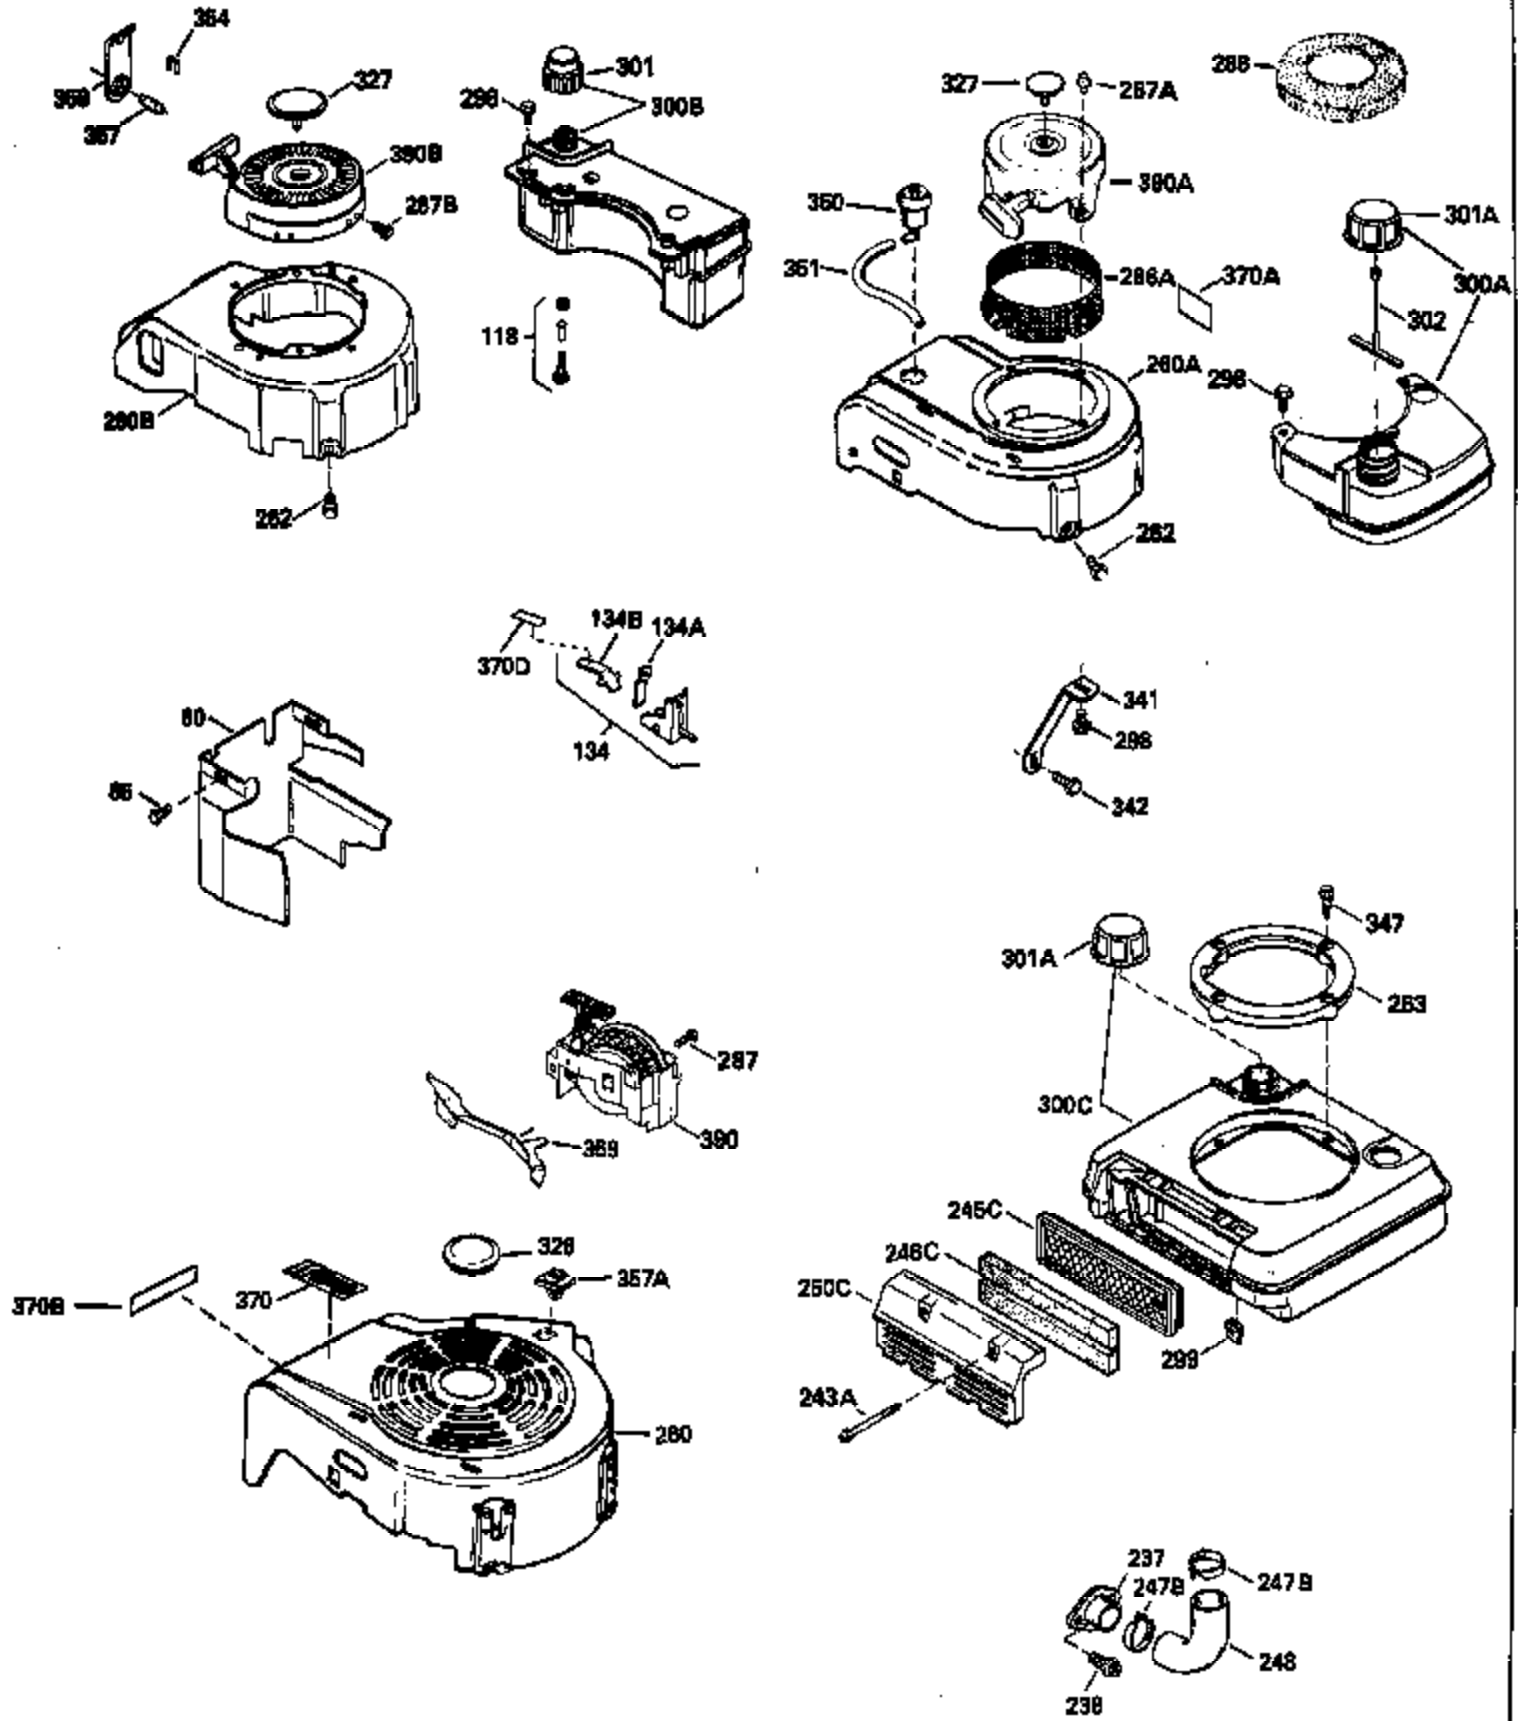

ILLUSTRATION SHOWS TYPICAL PARTS ONLY. ORDER BY PART NUMBER. PARTS NOT LISTED ARE SUPPLIED BY OEM.

Ref #	Part Number	Qty	Description
118	730194		Rope Guide Kit (Use as required with 34476 fuel tank)
246C	35705		Filter, Pre-Air (Optional)
260A	34994		Housing, Blower
262	650831		Screw, 1/4-20 x 15/32"
286	35009		Screen, Starter cup
287A	650735		Screw, 10-24 x 3/8" (Use as required)
287A			Pop Rivet, (3/16" Dia.)(Purchase locally)
301	33032		Fuel Cap
350	34353		Primer Assy.
351	32180C		Line, Fuel primer
354	35025		Staple (Not used on all models)
357	34985		Rope Stop & Staple Ass'y. (Incl. 354)
358	34372A		Bracket Assy., Rope guide
370	34993		Decal, Instruction
390A	590420A		Rewind Starter (Refer to Division 5, Section C, page 25 or Fiche 8, Grid G-7 for breakdown)