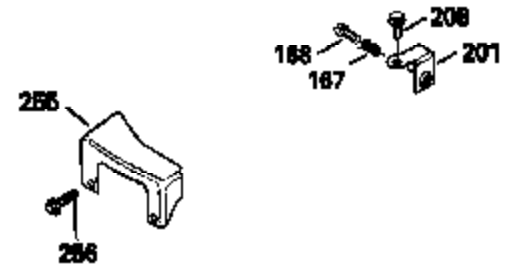

Ref #	Part Number	Qty	Description
19	31361		Spring, Extension
53	31745		Tang, Washer
54	31747		Washer, Flat
55	33774		Shaft, P.T.O.
56	33401		Right Hand Worm Gear
57	31749		Ring, Retaining
58	31744		Seal, Oil
59	31787		Washer, Flat
69	35261		* Gasket, Mounting flange
70A	35609		Flange Ass'y. (Incl.58, 72, 73, 75, 8 0 & 311)
87	650492		Screw, 1/4-20 x 2-1/4"
182	6201		Screw, 1/4-28 x 7/8"
185	31384A		Pipe, Intake (Incl. 224)
186	32653		Link, Governor spring
216	33086		Lever, Speed adjusting
223	650451		Screw, 1/4-20 x 1"
237	32971		Adapter, Air cleaner
238	650709		Screw, 10-32 x 7/16"
239A	35815		* Gasket, Air cleaner
245A	32972		Filter, Air cleaner
246B	35435		Filter, Pre-Air (Use as required)
247	33168		Clamp, Corbin