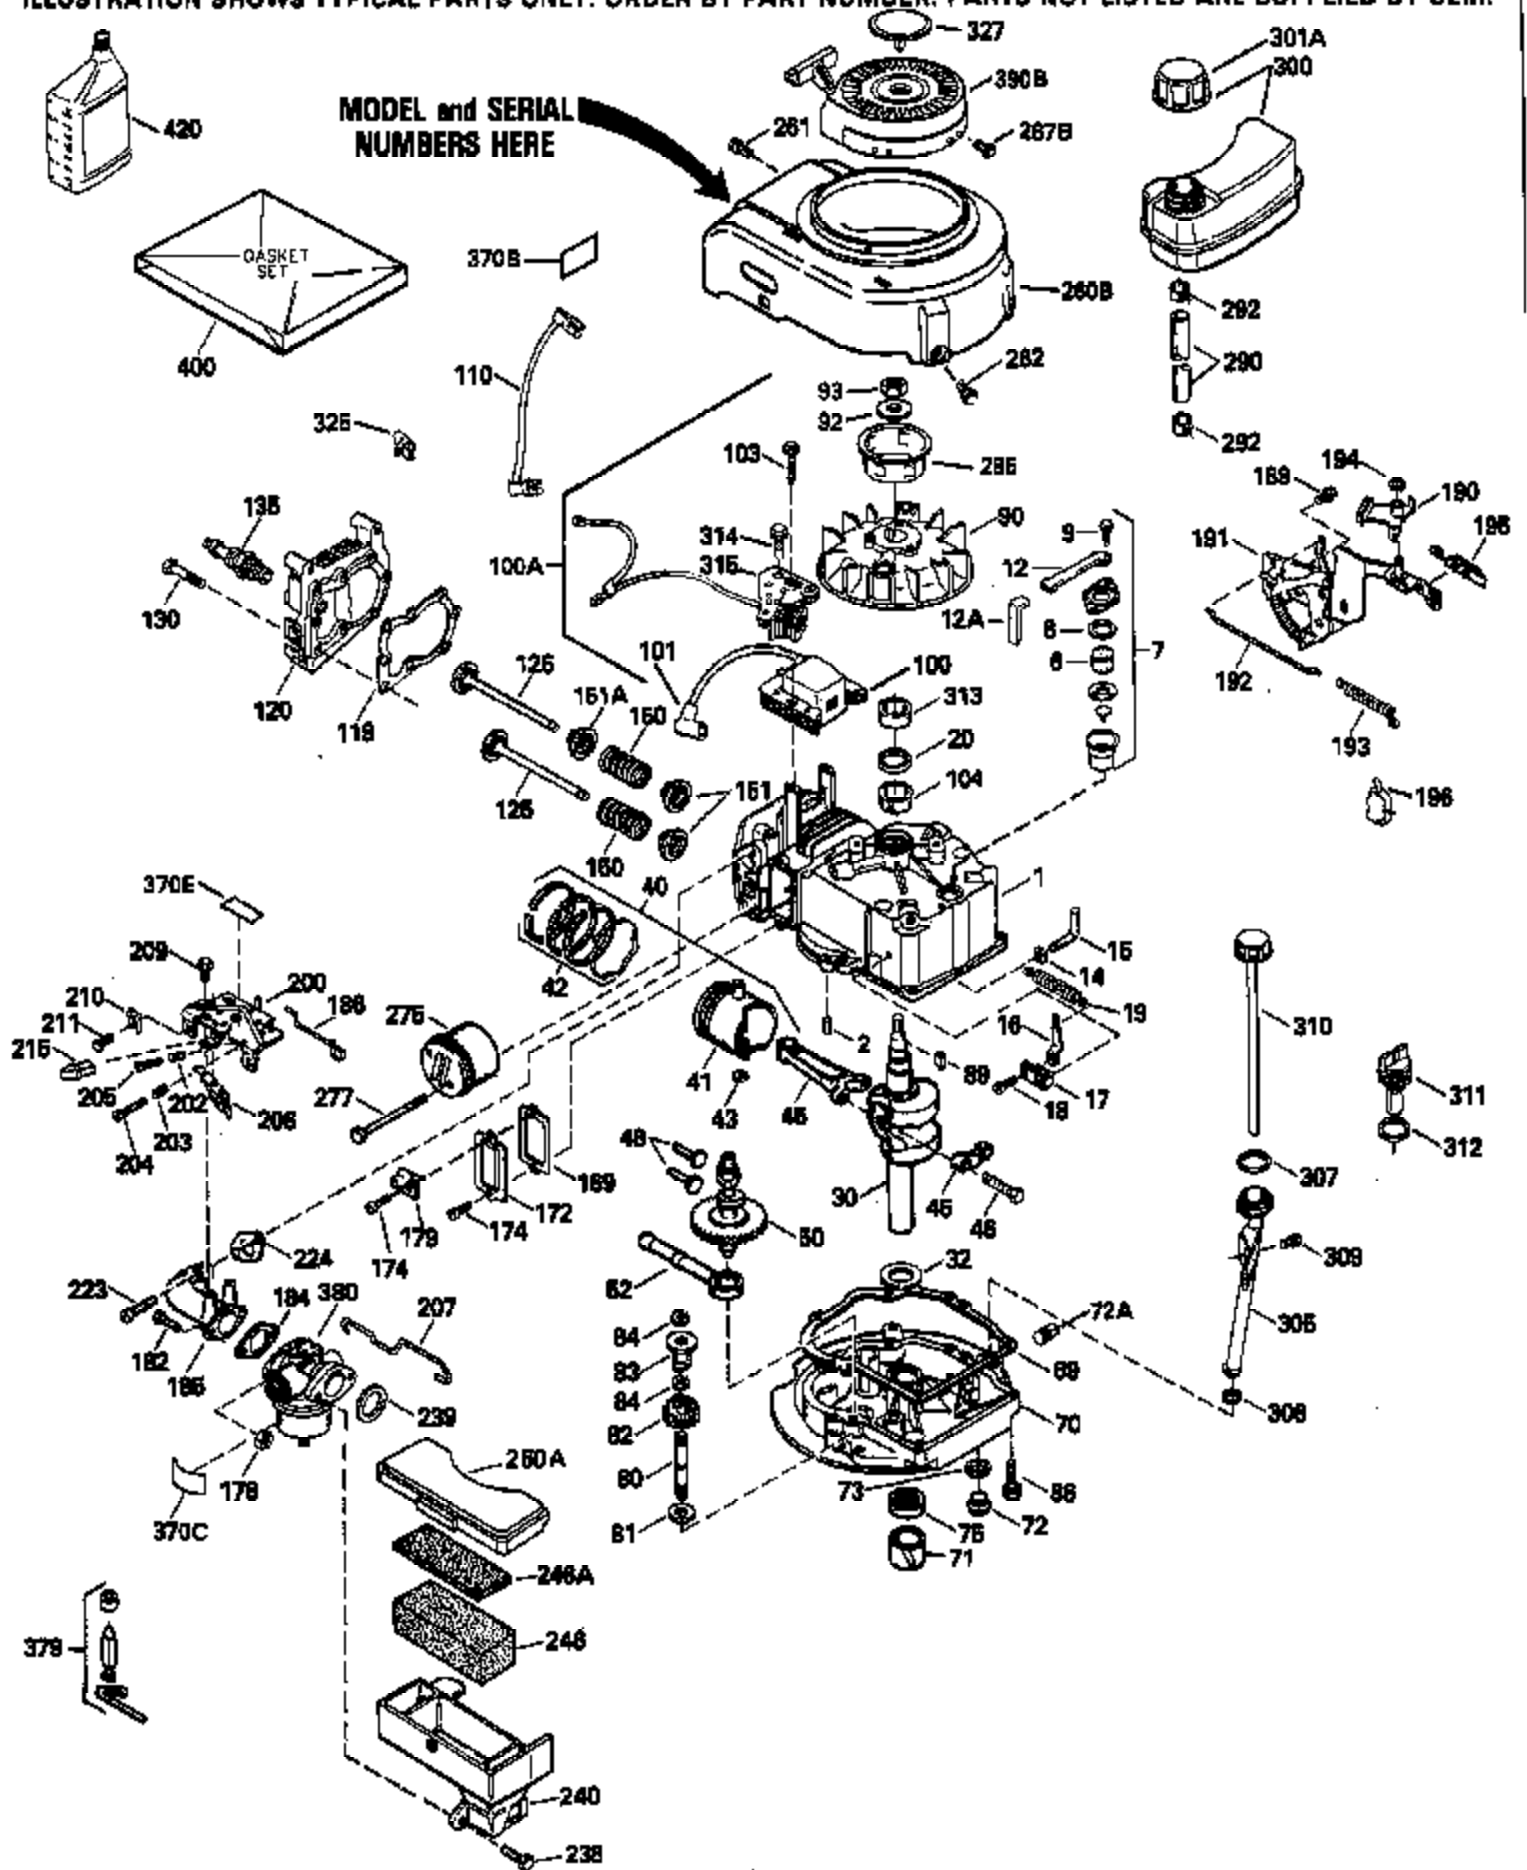

ILLUSTRATION SHOWS TYPICAL PARTS ONLY. ORDER BY PART NUMBER. PARTS NOT LISTED ARE SUPPLIED BY OEM.

Ref #	Part Number	Qty	Description
1	34975		Cylinder Ass'y. (Incl. 2, 8, 9 & 20) (2-1/2")
2	26727		Pin, Dowel
6	33734		Element, Breather
7	34214A		Breather Ass'y. (Incl. 6, 8, 9, 12 & 12A)
8	33735		* Gasket, Breather
9	30200		Screw, 10-24 x 9/16"
12	33886		Tube, Breather
14	28277		Washer
15	30589		Rod, Governor (Incl. 14)
16	31383A		Lever, Governor
17	31335		Clamp, Governor lever
18	650548		Screw, 8-32 x 5/16"
19	31361		Spring, Extension
20	32600		Seal, Oil
30	34463		Crankshaft Ass'y.
40	34514		Piston, Pin & Ring Set (Std.) (2-1/2" Bore)
40	34515		Piston, Pin & Ring Set (.010" OS)
40	34516		Piston, Pin & Ring Set (.020" OS)
41	32538B		Piston & Pin Ass'y. (Incl. 43)(Std.)( 2-1/2")
41	32548B		Piston & Pin Ass'y. (Incl. 43) (.010" OS)
41	32549B		Piston & Pin Ass'y. (Incl. 43) (.020" OS)
42	28986		Ring Set (Std.) (2-1/2" Bore)
42	28987		Ring Set (.010" OS)
42	28988		Ring Set (.020" OS)
43	20381		Ring, Piston pin retaining
45	30963B		Rod Assy., Connecting (Incl. 46)
46	32610A		Bolt, Connecting rod
48	27241		Lifter, Valve
50	33148A		Camshaft
52	29914		Oil Pump Assy.
69	35261		* Gasket, Mounting flange
70	30571A		Flange Ass'y. (Incl. 72, 73, 75, 80 & 311)
72	30572		Plug, Oil drain (Incl. 73)
73	28833		* Drain Plug Gasket (Not req. W/plastic plug)
75	26208		Seal, Oil
80	30574		Shaft, Governor
81	30590A		Washer, Flat
82	30591		Gear Assy., Governor (Incl. 81)
83	30588A		Spool, Governor
84	29193		Ring, Retaining
86	650488		Screw, 1/4-20 x 1-1/4"
89	610995		Flywheel Key
90	611046A		Flywheel
92	650815		Washer, Belleville
93	650816		Nut, Flywheel
100	34431		Solid State Ignition NOTE: Specs with this ignition system can still service individual components (points, condenser, etc.)See Div. 3, Sec. A, page TVS75 & TVS90 4,Reference numbers 122 thru 134. (This coil has been superseded to 730207 solid state conversion kit)
100	730207		Magneto-to-Solid State Conversion Kit (Includes solid state module, solid state flywheel key, and instructions.)(Use as required on external ignition engines only.)
103	650814		Screw, Torx T-15, 10-24 x 1"
110	34432		Ground Wire
119	29953C		* Gasket, Cylinder head
120	34335		Head, Cylinder