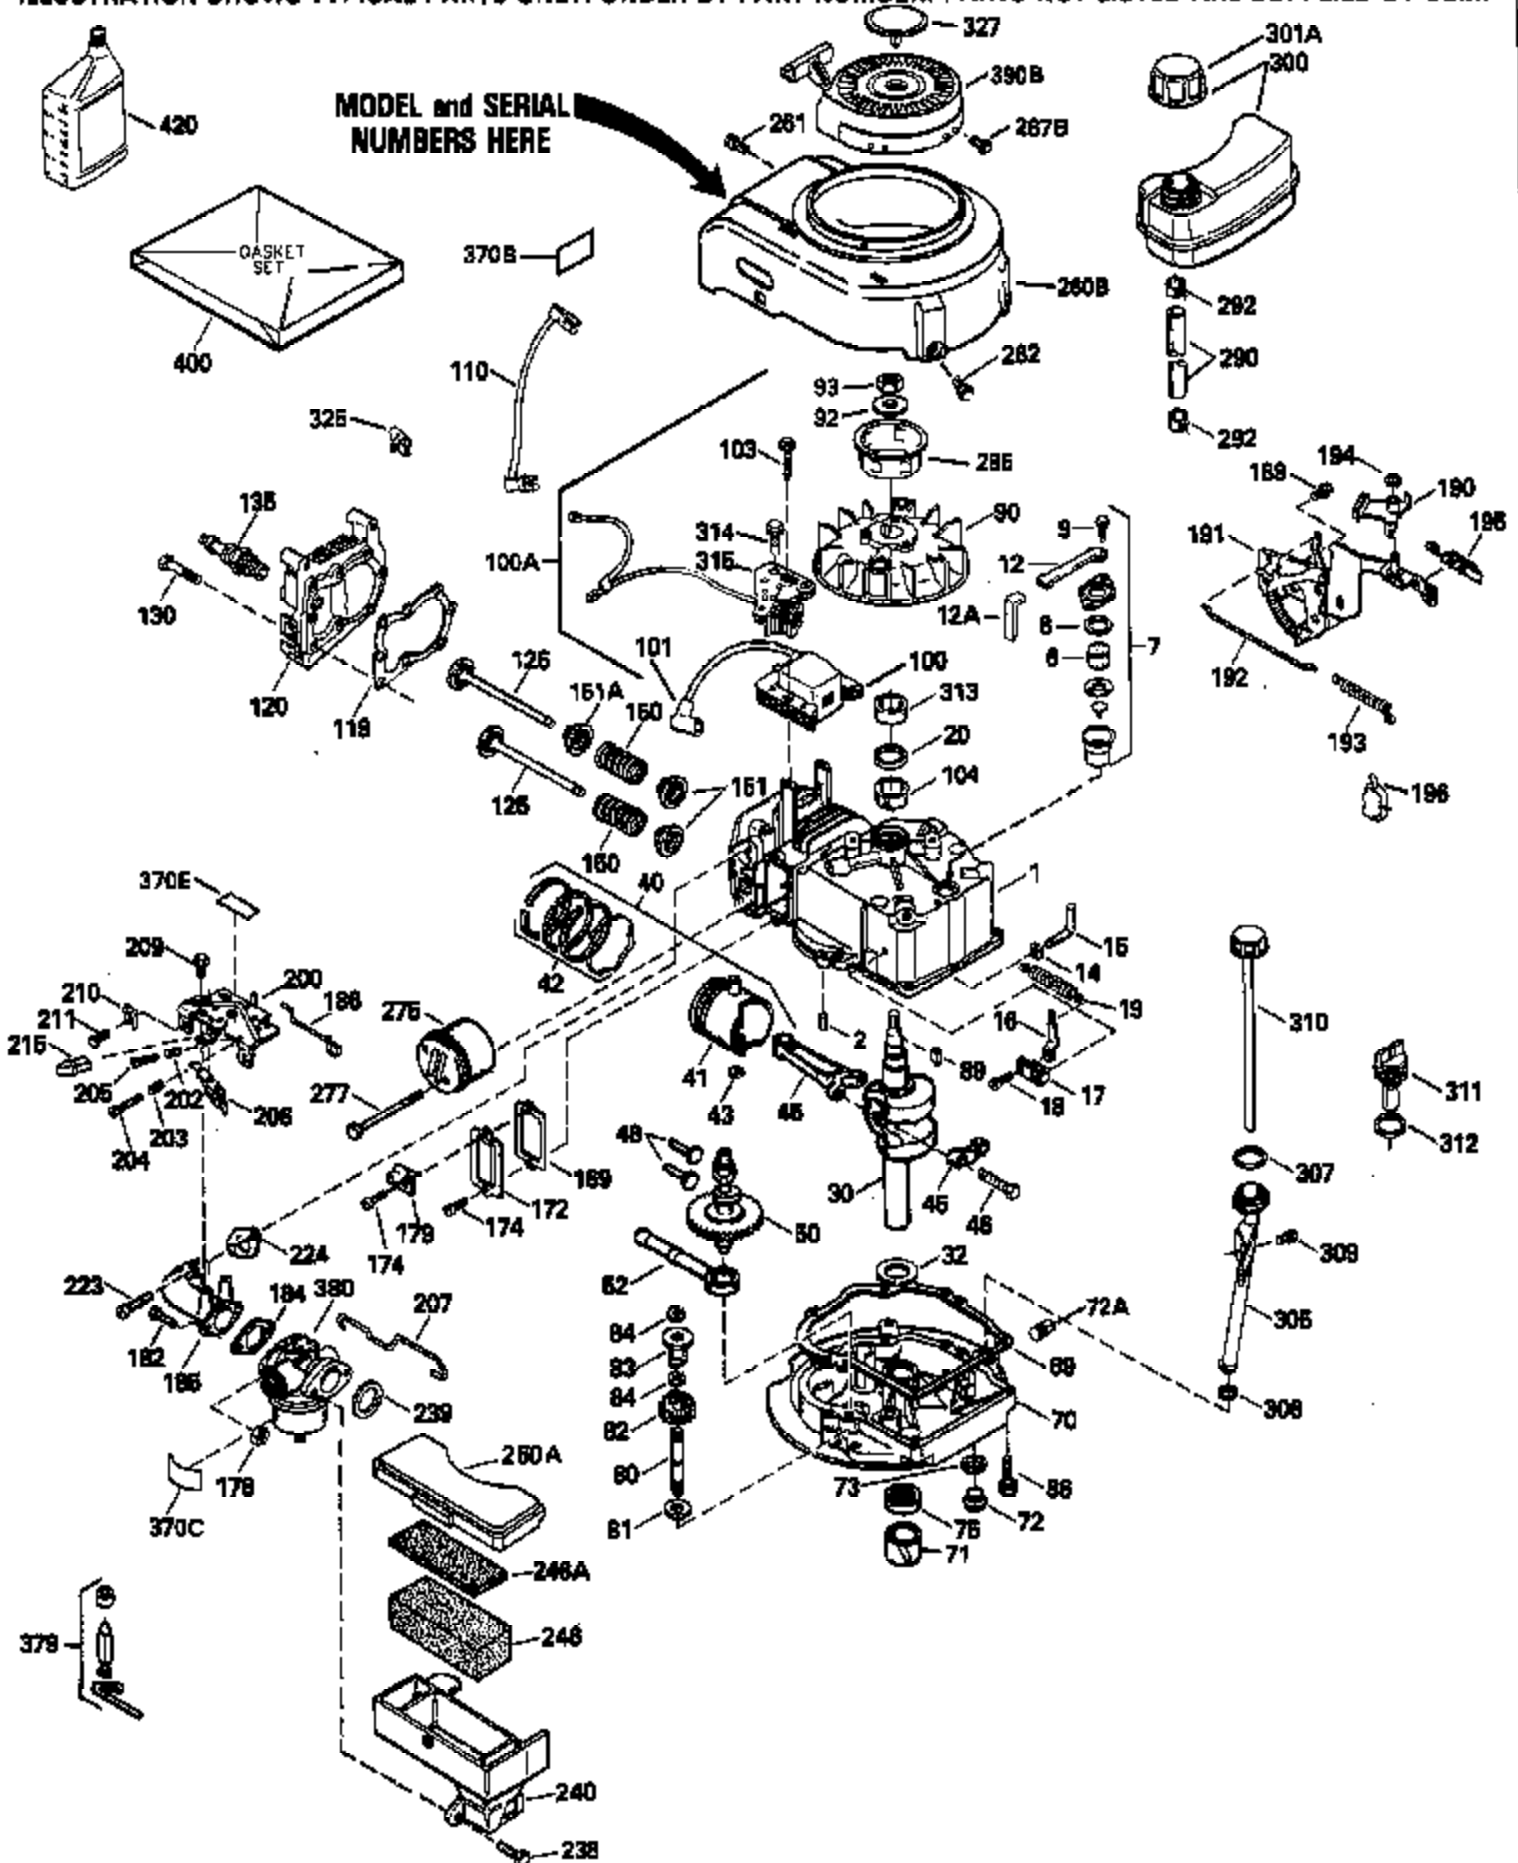

ILLUSTRATION SHOWS TYPICAL PARTS ONLY. ORDER BY PART NUMBER. PARTS NOT LISTED ARE SUPPLIED BY OEM.

Ref #	Part Number	Qty	Description
1	34975		Cylinder Ass'y. (Incl. 2, 8, 9 & 20) (2-1/2")
2	26727		Pin, Dowel
6	33734		Element, Breather
7	34214A		Breather Ass'y. (Incl. 6, 8, 9, 12 & 12A)
8	33735		* Gasket, Breather
9	30200		Screw, 10-24 x 9/16"
12	33886		Tube, Breather
14	28277		Washer
15	30589		Rod, Governor (Incl. 14)
16	31383A		Lever, Governor
17	31335		Clamp, Governor lever
18	650548		Screw, 8-32 x 5/16"
19	31361		Spring, Extension
20	32600		Seal, Oil
30	34463		Crankshaft Ass'y.
40	34514		Piston, Pin & Ring Set (Std.) (2-1/2" Bore)
40	34515		Piston, Pin & Ring Set (.010" OS)
40	34516		Piston, Pin & Ring Set (.020" OS)
41	32538B		Piston & Pin Ass'y. (Incl. 43)(Std.)(2-1/2")
41	32548B		Piston & Pin Ass'y. (Incl. 43) (.010" OS)
41	32549B		Piston & Pin Ass'y. (Incl. 43) (.020" OS)
42	28986		Ring Set (Std.) (2-1/2" Bore)
42	28987		Ring Set (.010" OS)
42	28988		Ring Set (.020" OS)
43	20381		Ring, Piston pin retaining
45	30963B		Rod Assy., Connecting (Incl. 46)
46	32610A		Bolt, Connecting rod
48	27241		Lifter, Valve
50	33148A		Camshaft
52	29914		Oil Pump Assy.
69	35261		* Gasket, Mounting flange
70	30571A		Flange Ass'y. (Incl. 72, 73, 75, 80 & 311)
72	30572		Plug, Oil drain (Incl. 73)
73	28833		* Drain Plug Gasket (Not req. W/plastic plug)
75	26208		Seal, Oil
80	30574		Shaft, Governor
81	30590A		Washer, Flat
82	30591		Gear Assy., Governor (Incl. 81)
83	30588A		Spool, Governor
84	29193		Ring, Retaining
86	650488		Screw, 1/4-20 x 1-1/4"
89	610995		Flywheel Key
90	611046A		Flywheel
92	650815		Washer, Belleville
93	650816		Nut, Flywheel
100	34431		Solid State Ignition NOTE: Specs with this ignition system can still service individual components (points, condenser, etc.)See Div. 3, Sec. A, page TVS75 & TVS90 4,Reference numbers 122 thru 134. (This coil has been superseded to 730207 solid state conversion kit)
100	730207		Magneto-to-Solid State Conversion Kit (Includes solid state module, solid state flywheel key, and instructions.)(Use as required on external ignition engines only.)
103	650814		Screw, Torx T-15, 10-24 x 1"
110	34432		Ground Wire
119	29953C		* Gasket, Cylinder head
120	34335		Head, Cylinder