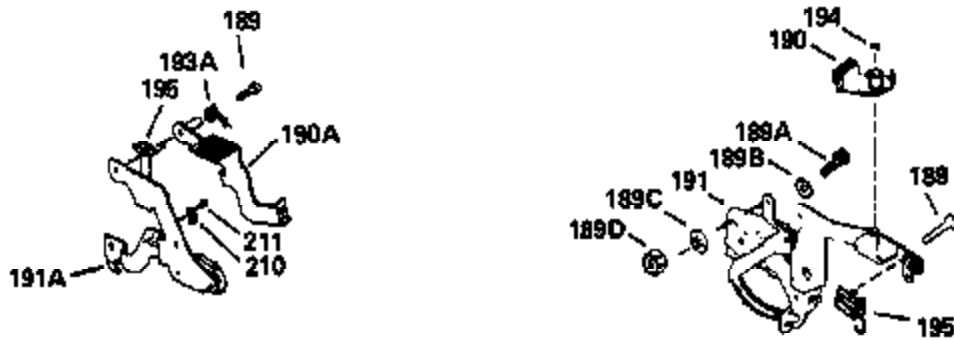

Ref #	Part Number	Qty	Description
110A	34486		Wire Harness Ass'y.
210	27793		Clip, Conduit
211	28942		Screw, 10-32 x 3/8"
274	26754A		* Gasket, Exhaust (Use as required)
275A	391019		Muffler
277	650795		Screw, 1/4-20 x 2-1/4"
277A	30063		Screw, 1/4-20 x 1/2" (Use as required)
322	610885		Connector, Body
322	34977		Connector, Body
361	650831		Screw, 1/4-20 x 15/32"
370F	34387		Decal, Instruction (Optional)
395	34934		Electric Starter Motor (12 Volt) (Refer to Division 5, Section D, page 18 or Fiche 8, Grid G-11 for breakdown)
415	730162		Muffler Adap.Kit(Incl.274,277A)(Use a s req.)
430	730574		Debris Screen Kit (Incl. 370F,431-433)(Opt.)
431	35596		Screen, Debris (Optional)
432	35597		Bracket, Debris screen (Optional)
433	650910		Screw, 8-32 x 1/4" (Optional)