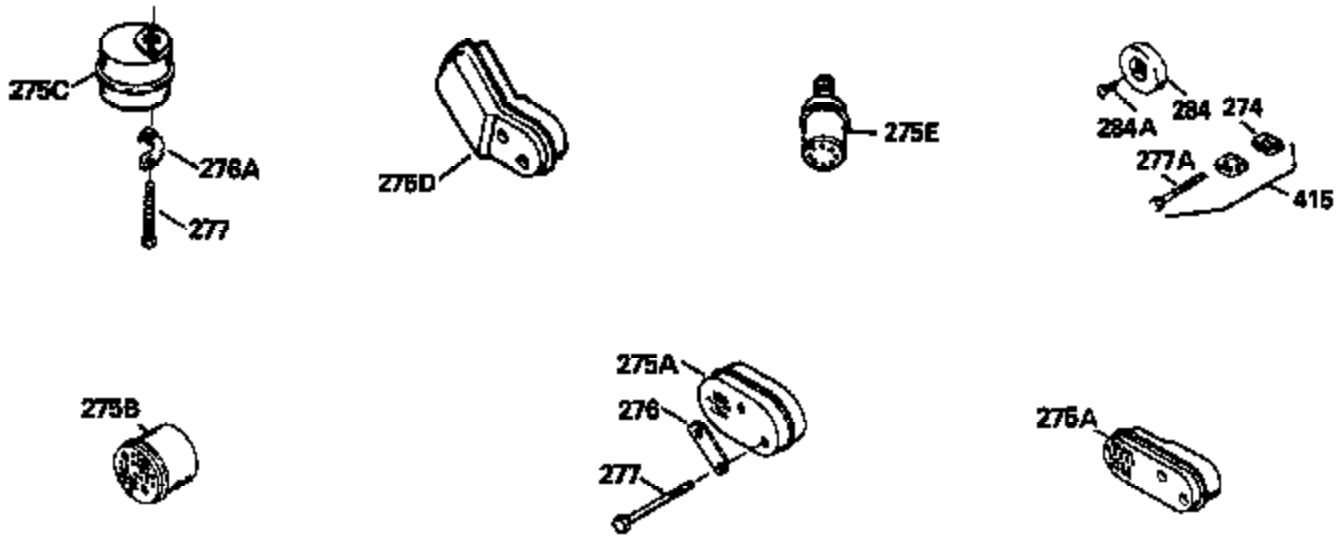

Ref #	Part Number	Qty	Description
110A	34486		Wire Harness Ass'y.
210	27793		Clip, Conduit
211	28942		Screw, 10-32 x 3/8"
274	26754A		* Gasket, Exhaust (Use as required)
275A	391019		Muffler
277	650795		Screw, 1/4-20 x 2-1/4"
277A	30063		Screw, 1/4-20 x 1/2" (Use as required)
322	610885		Connector, Body
322	34977		Connector, Body
361	650831		Screw, 1/4-20 x 15/32"
370F	34387		Decal, Instruction (Optional)
395	34934		Electric Starter Motor (12 Volt) (Refer to Division 5, Section D, page 18 or Fiche 8, Grid G-11 for breakdown)
415	730162		Muffler Adap.Kit(Incl.274,277A)(Use a s req.)
430	730574		Debris Screen Kit (Incl. 370F,431-433)(Opt.)
431	35596		Screen, Debris (Optional)
432	35597		Bracket, Debris screen (Optional)
433	650910		Screw, 8-32 x 1/4" (Optional)