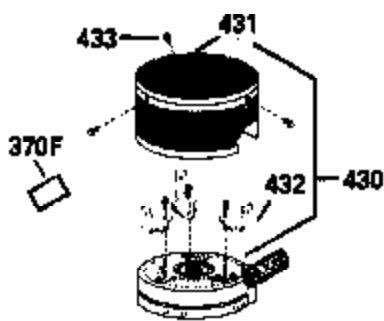

Ref #	Part Number	Qty	Description
110A	34486		Wire Harness Ass'y.
210	27793		Clip, Conduit
211	28942		Screw, 10-32 x 3/8"
274	26754A		* Gasket, Exhaust (Use as required)
275A	391019		Muffler
277	650795		Screw, 1/4-20 x 2-1/4"
277A	30063		Screw, 1/4-20 x 1/2" (Use as required)
322	610885		Connector, Body
322	34977		Connector, Body
361	650831		Screw, 1/4-20 x 15/32"
370F	34387		Decal, Instruction (Optional)
395	34934		Electric Starter Motor (12 Volt) (Refer to Division 5, Section D, page 18 or Fiche 8, Grid G-11 for breakdown)
415	730162		Muffler Adap.Kit(Incl.274,277A)(Use a s req.)
430	730574		Debris Screen Kit (Incl. 370F,431-433)(Opt.)
431	35596		Screen, Debris (Optional)
432	35597		Bracket, Debris screen (Optional)
433	650910		Screw, 8-32 x 1/4" (Optional)