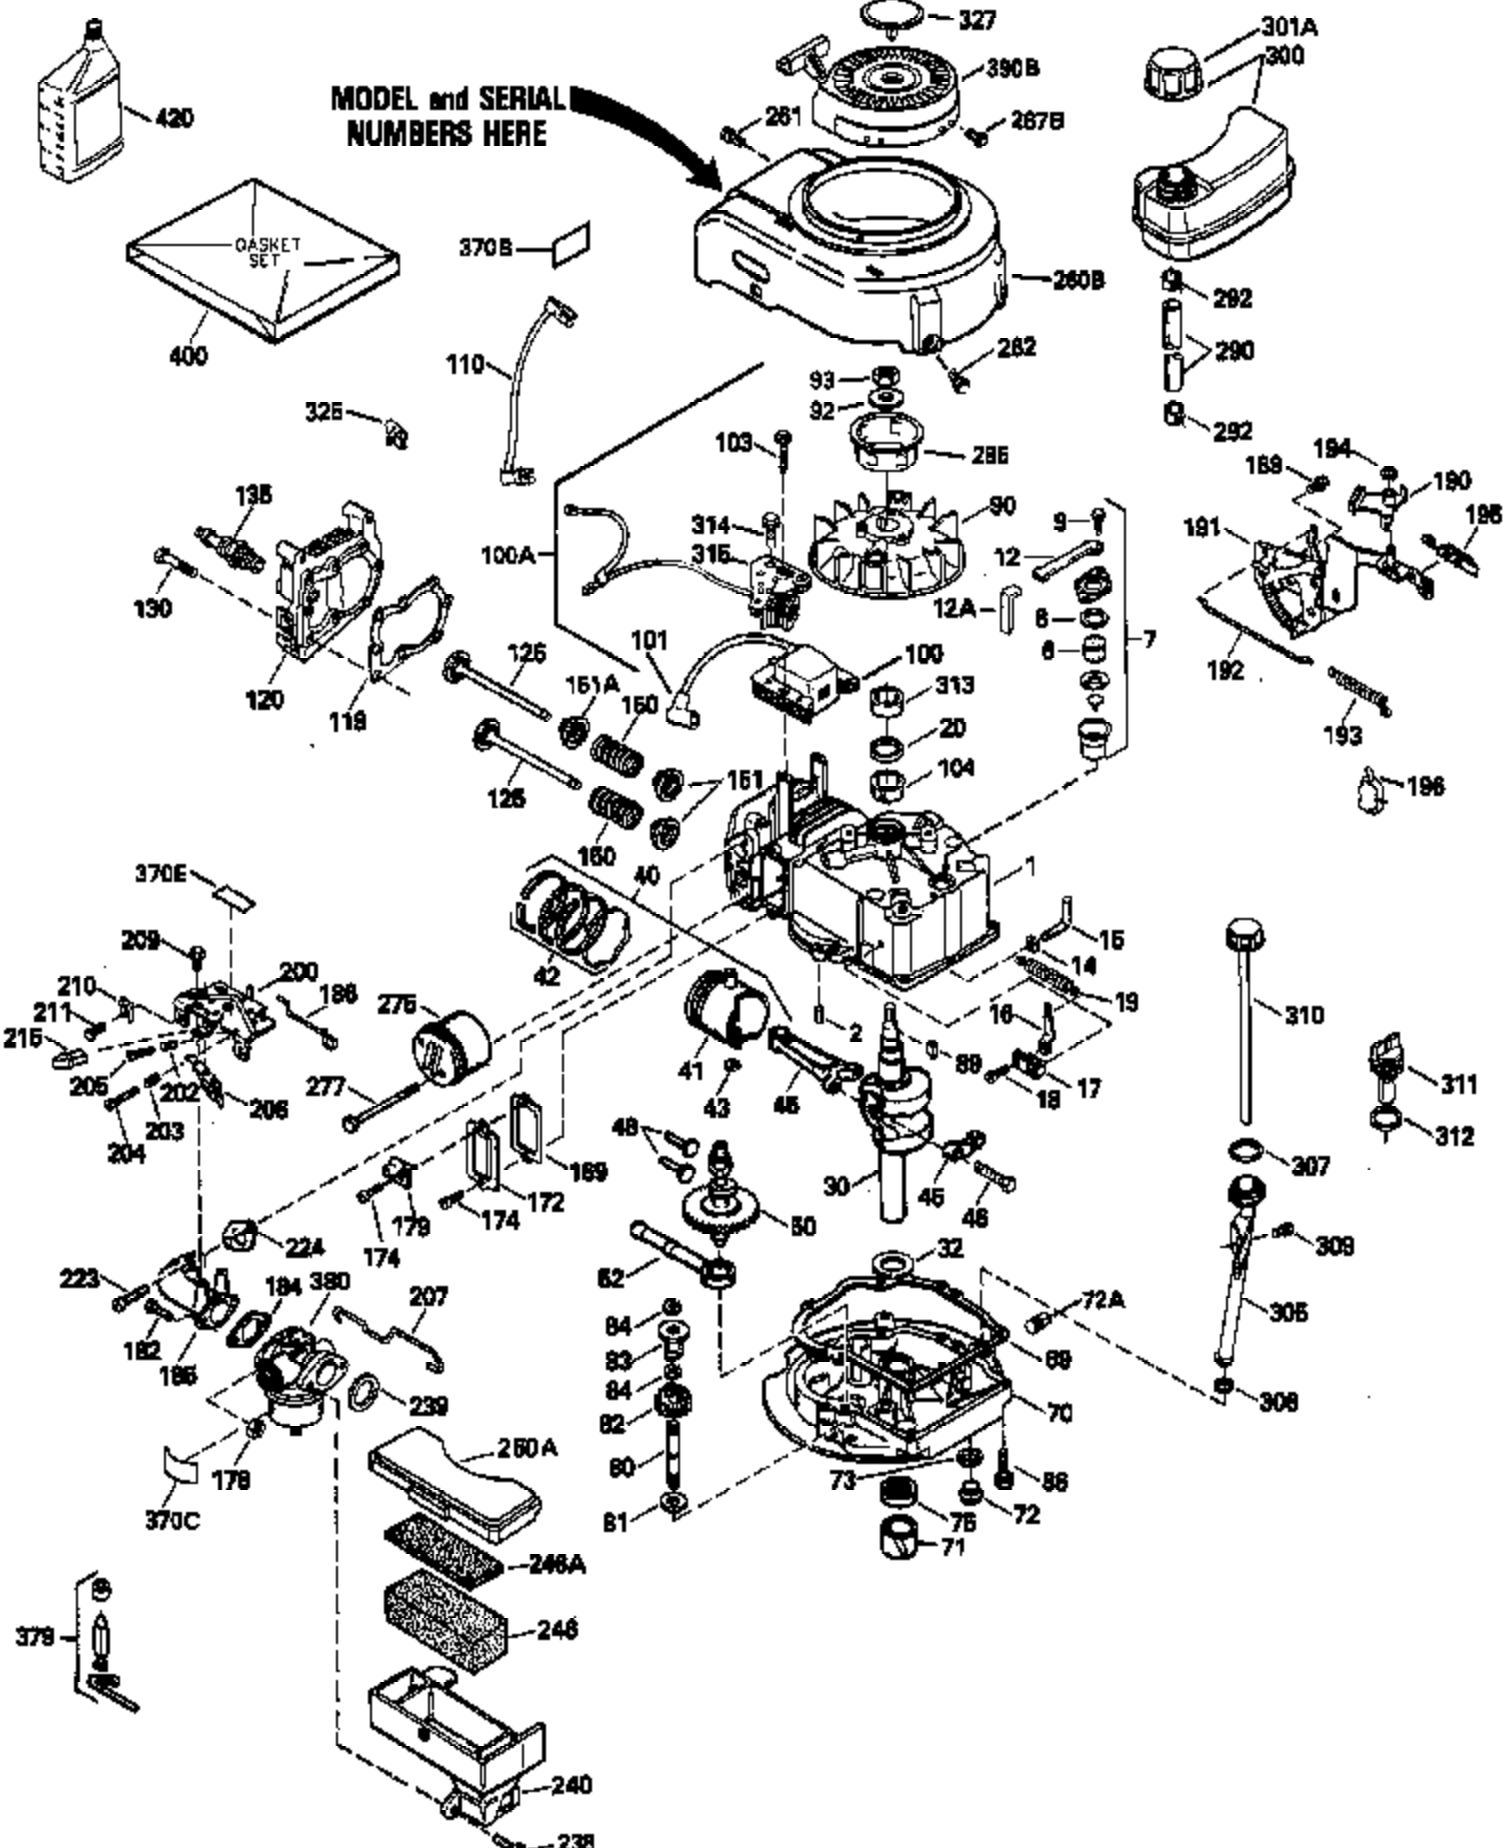

ILLUSTRATION SHOWS TYPICAL PARTS ONLY. ORDER BY PART NUMBER. PARTS NOT LISTED ARE SUPPLIED BY OEM.

Ref #	Part Number	Qty	Description
1	34975		Cylinder Ass'y. (Incl. 2, 8, 9 & 20) (2-1/2")
2	26727		Pin, Dowel
6	33734		Element, Breather
7	34214A		Breather Ass'y. (Incl. 6, 8, 9, 12 & 12A)
8	33735		* Gasket, Breather
9	30200		Screw, 10-24 x 9/16"
12	33886		Tube, Breather
14	28277		Washer
15	30589		Rod, Governor (Incl. 14)
16	31383A		Lever, Governor
17	31335		Clamp, Governor lever
18	650548		Screw, 8-32 x 5/16"
19	31361		Spring, Extension
20	32600		Seal, Oil
30	34463		Crankshaft Ass'y.
40	34514		Piston, Pin & Ring Set (Std.) (2-1/2" Bore)
40	34515		Piston, Pin & Ring Set (.010" OS)
40	34516		Piston, Pin & Ring Set (.020" OS)
41	32538B		Piston & Pin Ass'y. (Incl. 43)(Std.)(2-1/2")
41	32548B		Piston & Pin Ass'y. (Incl. 43) (.010" OS)
41	32549B		Piston & Pin Ass'y. (Incl. 43) (.020" OS)
42	28986		Ring Set (Std.) (2-1/2" Bore)
42	28987		Ring Set (.010" OS)
42	28988		Ring Set (.020" OS)
43	20381		Ring, Piston pin retaining
45	30963B		Rod Assy., Connecting (Incl. 46)
46	32610A		Bolt, Connecting rod
48	27241		Lifter, Valve
50	33148A		Camshaft
52	29914		Oil Pump Assy.
69	35261		* Gasket, Mounting flange
70	35651B		Mounting Flange (Incl. 72, 72A, 73, 7 5 & 80)
72	30572		Plug, Oil drain (Incl. 73)
73	28833		* Drain Plug Gasket (Not req. W/plastic plug)
75	26208		Seal, Oil
80	30574		Shaft, Governor
81	30590A		Washer, Flat
82	30591		Gear Assy., Governor (Incl. 81)
83	30588A		Spool, Governor
84	29193		Ring, Retaining
86	650488		Screw, 1/4-20 x 1-1/4"
89	610995		Flywheel Key
90	611044		Flywheel
92	650815		Washer, Belleville
93	650816		Nut, Flywheel
100	34431		Solid State Ignition NOTE: Specs with this ignition system can still service individual components (points, condenser, etc.)See Div. 3, Sec. A, page TVS75 & TVS90 4,Reference numbers 122 thru 134. (This coil has been superseded to 730207 solid state conversion kit)
100	730207		Magneto-to-Solid State Conversion Kit (Includes solid state module, solid state flywheel key, and instructions.)(Use as required on external ignition engines only.)
101	610118		Cover, Spark plug
103	650814		Screw, Torx T-15, 10-24 x 1"
110	34970		Ground Wire
119	29953C		* Gasket, Cylinder head