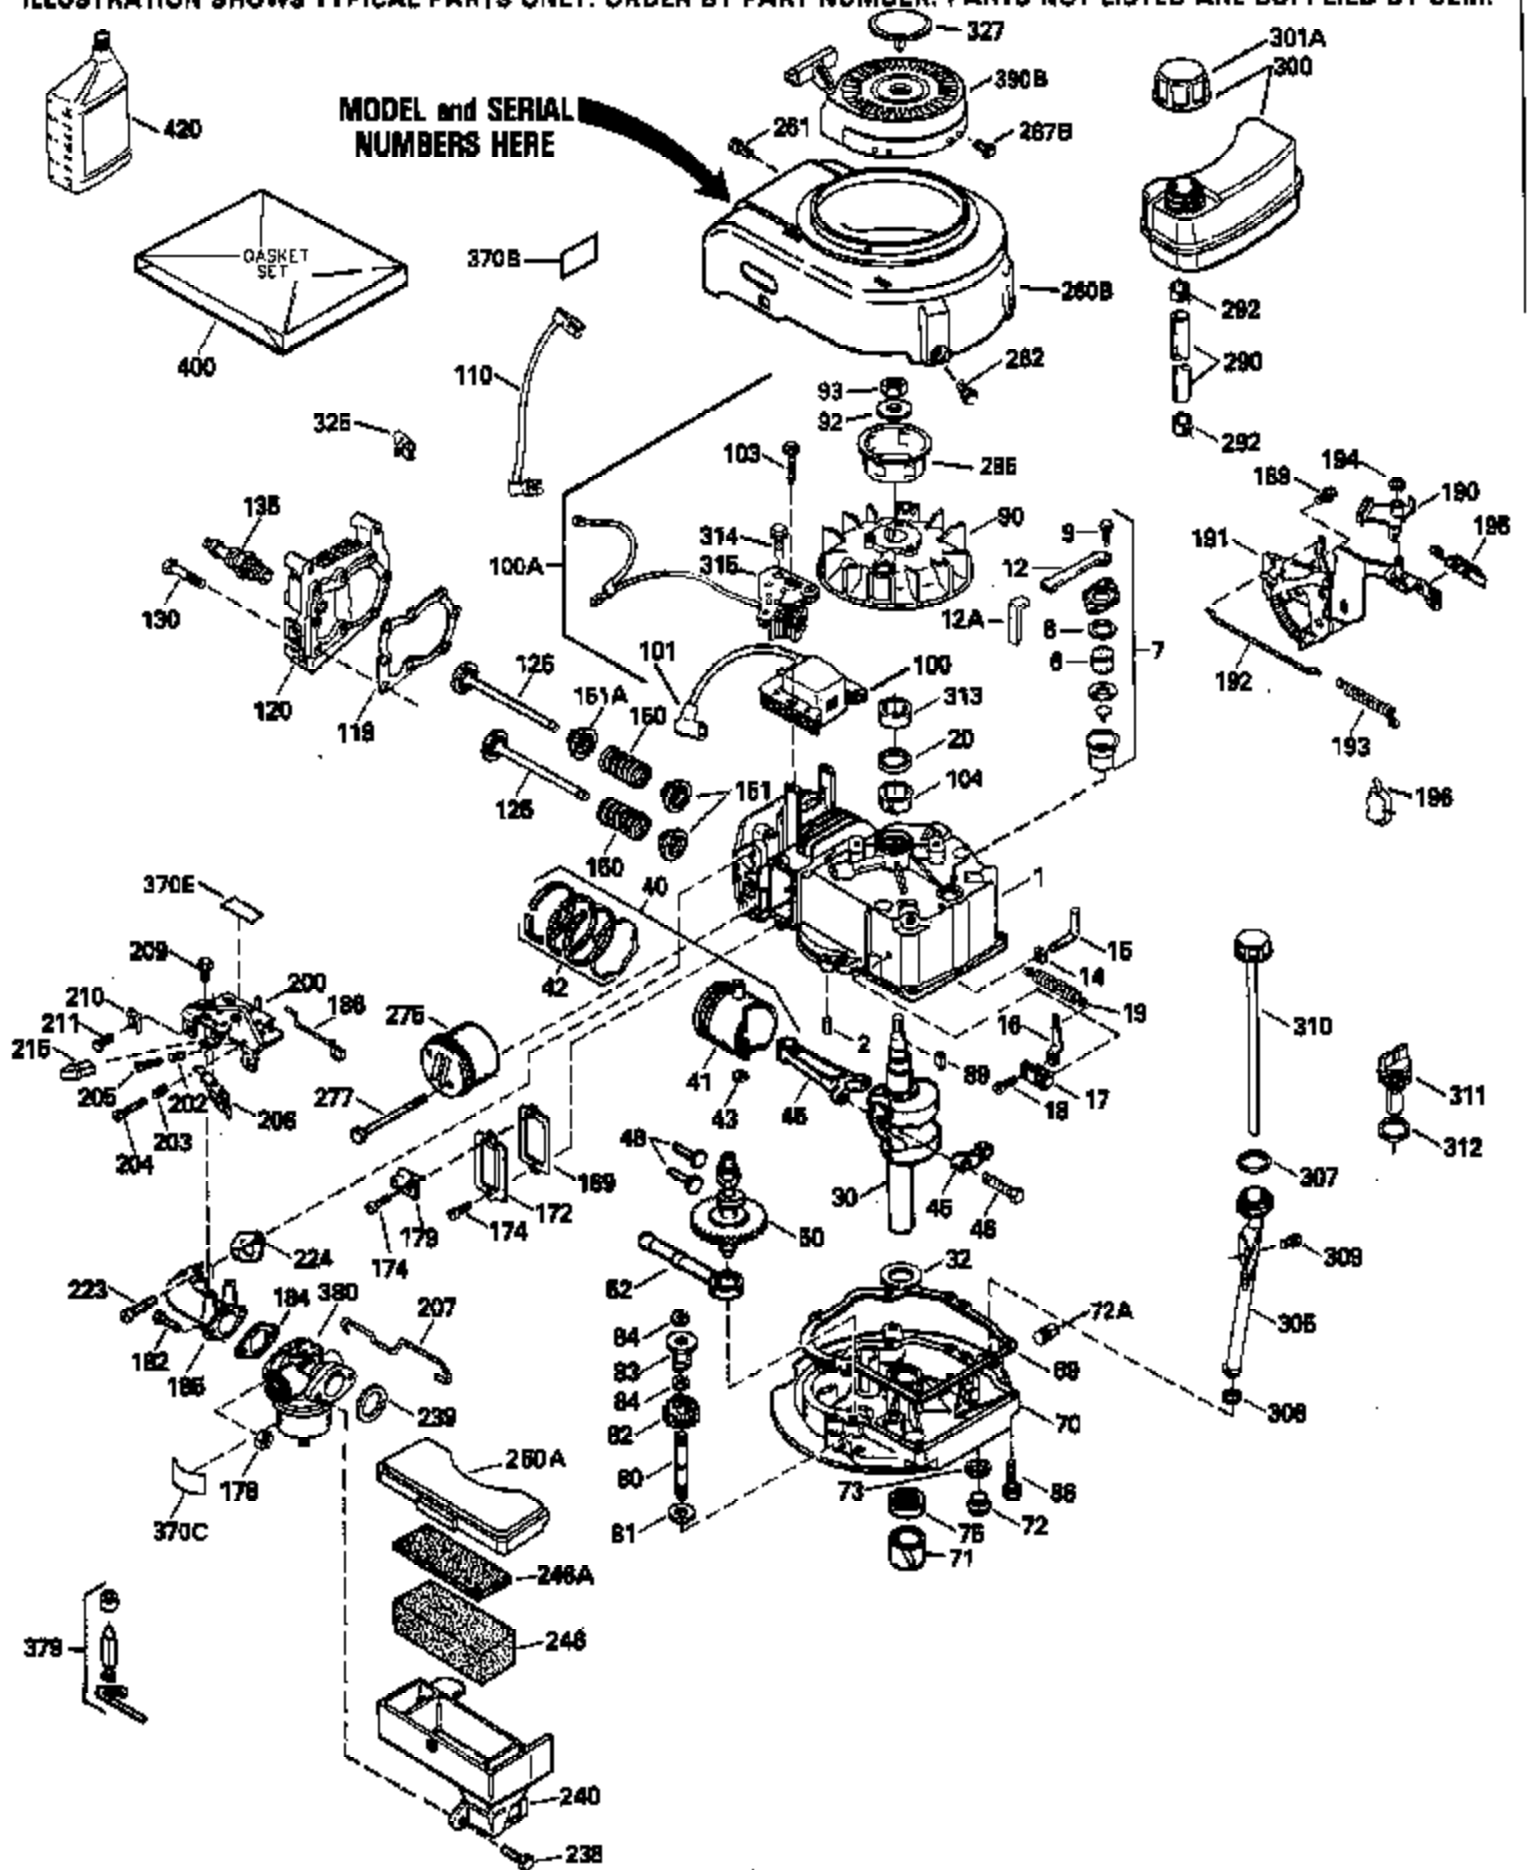

ILLUSTRATION SHOWS TYPICAL PARTS ONLY. ORDER BY PART NUMBER. PARTS NOT LISTED ARE SUPPLIED BY OEM.

Ref #	Part Number	Qty	Description
1	34975		Cylinder Ass'y. (Incl. 2, 8, 9 & 20) (2-1/2")
2	26727		Pin, Dowel
6	33734		Element, Breather
7	34214A		Breather Ass'y. (Incl. 6, 8, 9, 12 & 12A)
8	33735		* Gasket, Breather
9	30200		Screw, 10-24 x 9/16"
12	33886		Tube, Breather
14	28277		Washer
15	31513		Rod, Governor
16	31383A		Lever, Governor
17	31335		Clamp, Governor lever
18	650548		Screw, 8-32 x 5/16"
19	31361		Spring, Extension
20	32600		Seal, Oil
30	34450		Crankshaft Ass'y.
40	34514		Piston, Pin & Ring Set (Std.) (2-1/2" Bore)
40	34515		Piston, Pin & Ring Set (.010" OS)
40	34516		Piston, Pin & Ring Set (.020" OS)
41	32538B		Piston & Pin Ass'y. (Incl. 43)(Std.)(2-1/2")
41	32548B		Piston & Pin Ass'y. (Incl. 43) (.010" OS)
41	32549B		Piston & Pin Ass'y. (Incl. 43) (.020" OS)
42	28986		Ring Set (Std.) (2-1/2" Bore)
42	28987		Ring Set (.010" OS)
42	28988		Ring Set (.020" OS)
43	20381		Ring, Piston pin retaining
45	30963B		Rod Assy., Connecting (Incl. 46)
46	32610A		Bolt, Connecting rod
48	27241		Lifter, Valve
50	33148A		Camshaft
52	29914		Oil Pump Assy.
69	35261		* Gasket, Mounting flange
72	30572		Plug, Oil drain (Incl. 73)
73	28833		* Drain Plug Gasket (Not req. W/plastic plug)
75	26208		Seal, Oil
80	30574		Shaft, Governor
81	30590A		Washer, Flat
82	30591		Gear Assy., Governor (Incl. 81)
83	30588A		Spool, Governor
84	29193		Ring, Retaining
86	650488		Screw, 1/4-20 x 1-1/4"
89	610995		Flywheel Key
90	611046A		Flywheel
92	650815		Washer, Belleville
93	650816		Nut, Flywheel
100	34431		Solid State Ignition NOTE: Specs with this ignition system can still service individual components (points, condenser, etc.)See Div. 3, Sec. A, page TVS75 & TVS90 4,Reference numbers 122 thru 134. (This coil has been superseded to 730207 solid state conversion kit)
100	730207		Magneto-to-Solid State Conversion Kit (Includes solid state module, solid state flywheel key, and instructions.)(Use as required on external ignition engines only.)
103	650814		Screw, Torx T-15, 10-24 x 1"
119	29953C		* Gasket, Cylinder head
120	34335		Head, Cylinder
125	29313C		Exhaust Valve (Std.) (Incl. 151)
125	29315C		Exhaust Valve (1/32" OS) (Incl. 151)